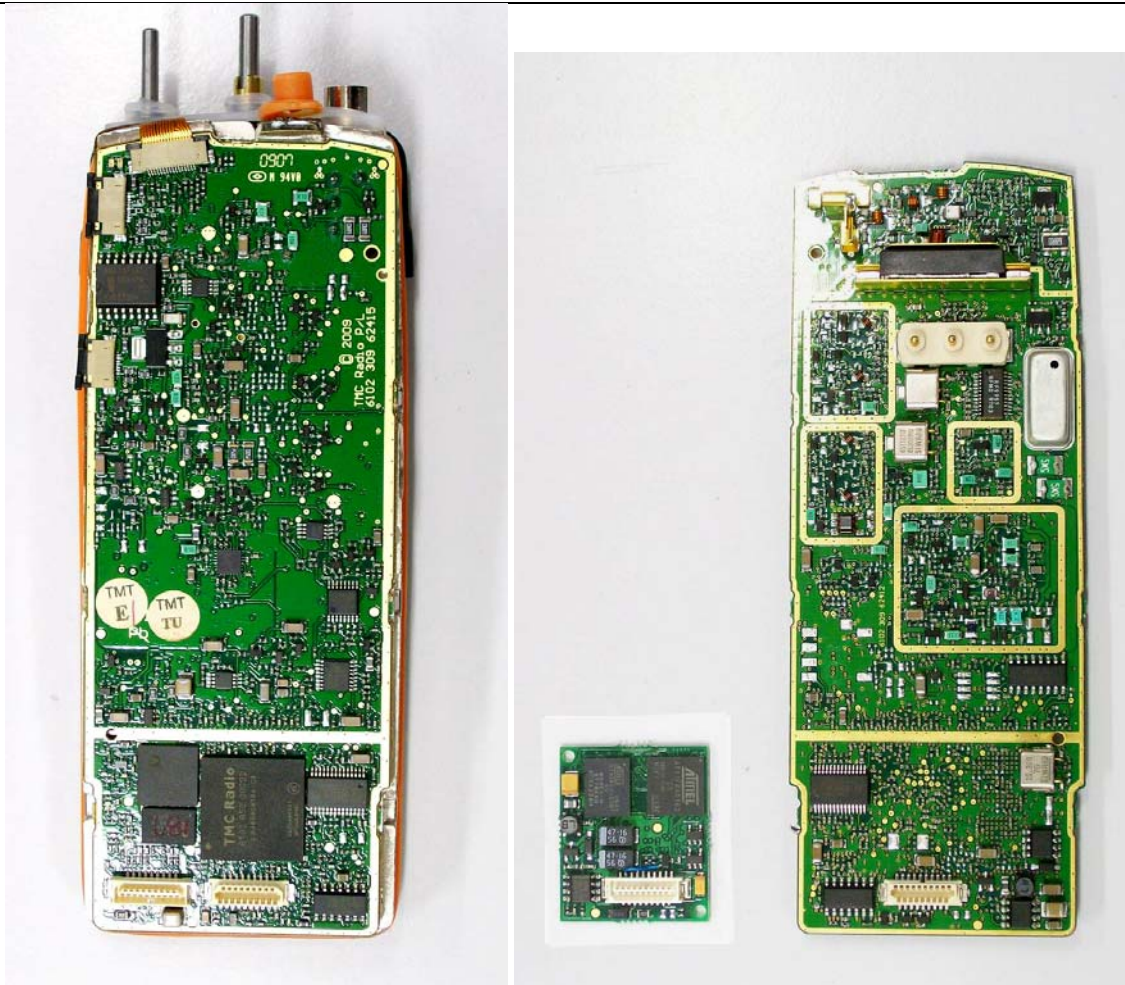

EMC Technologies (NZ) Ltd

Test Report No 090518.1

Report date: 10th June 2009

EMC Technologies (NZ) Ltd

STREET ADDRESS - 47 MacKelvie Street, Grey Lynn, Auckland, NZ
POSTAL ADDRESS - PO Box 68 307, Newton, Auckland, New Zealand