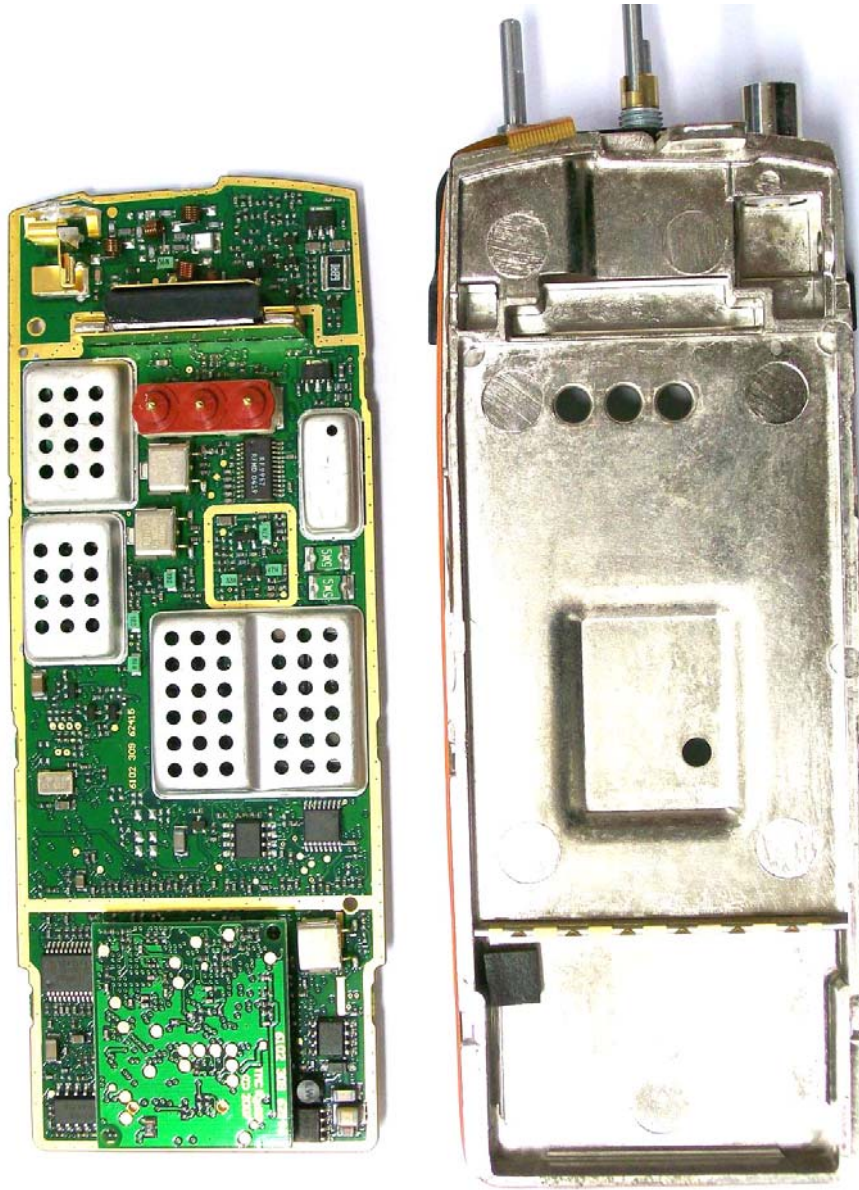

EMC Technologies (NZ) Ltd

Test Report No 090714.3
Report date: 11th August 2009

Internal Views

EMC Technologies (NZ) Ltd

STREET ADDRESS - 47 MacKelvie Street, Grey Lynn, Auckland, NZ
POSTAL ADDRESS - PO Box 68 307, Newton, Auckland, New Zealand