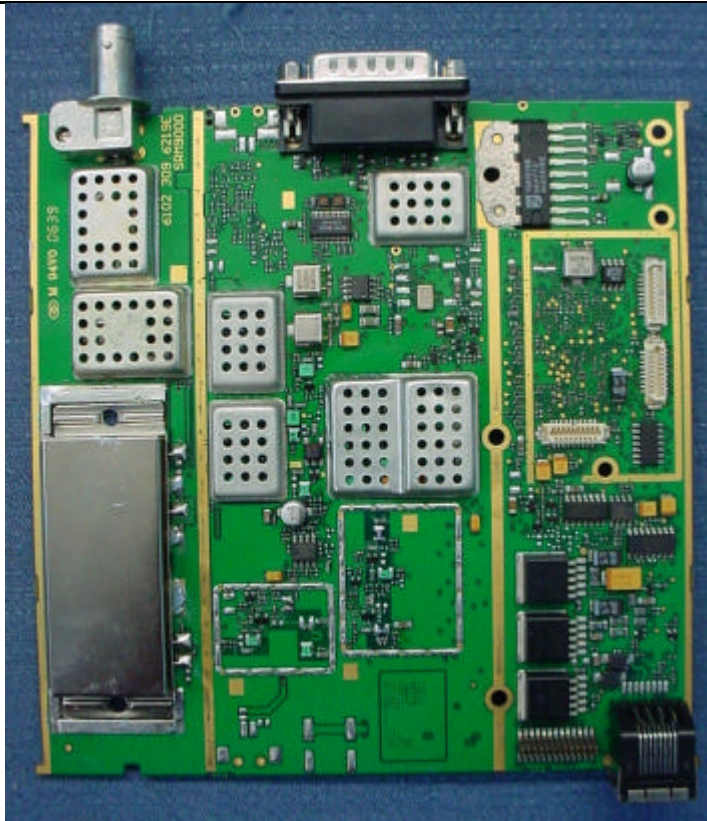

EMC Technologies (NZ) Ltd

Test Report No 70101.1

Report date: 8 February 2007

EMC Technologies (NZ) Ltd

STREET ADDRESS - 47 MacKelvie Street, Grey Lynn, Auckland, NZ
POSTAL ADDRESS - PO Box 68 307, Newton, Auckland, New Zealand

Phone: +64 9 360 0862 Fax: +64 9 360 0861
E-mail: aucklab@ihug.co.nz