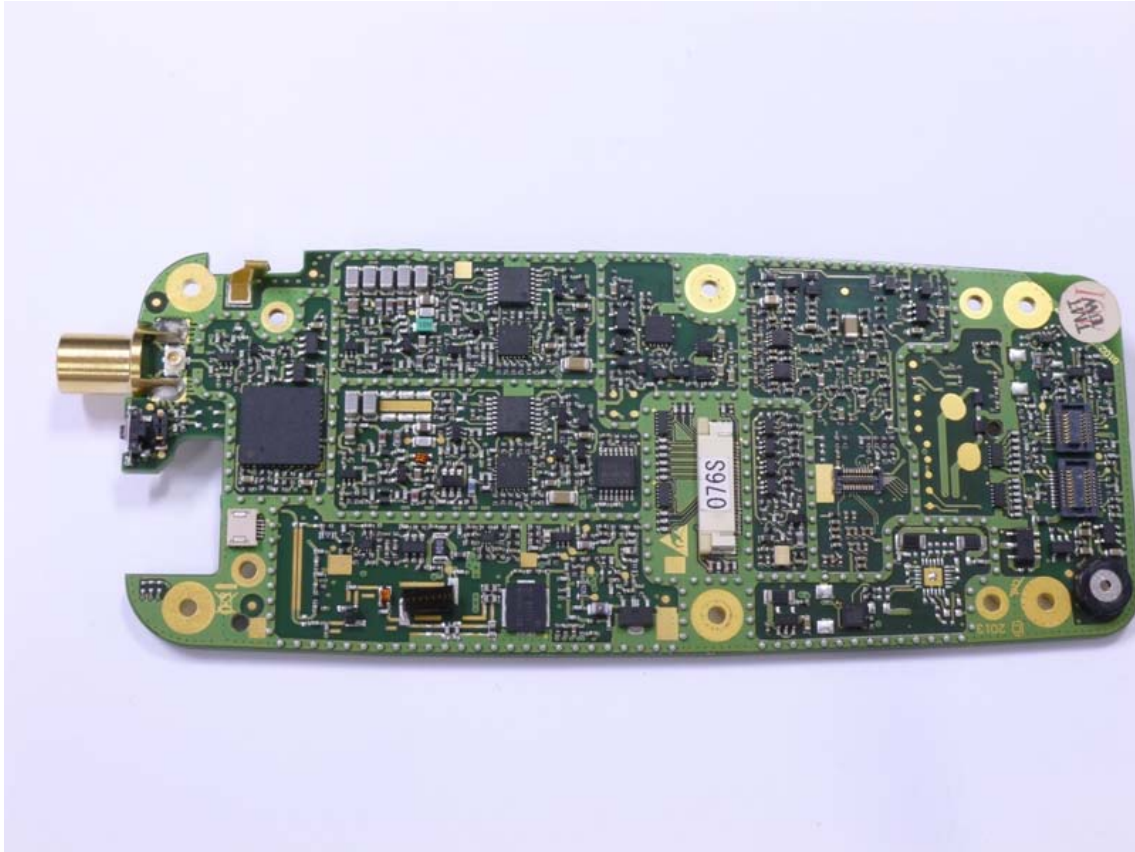

SDP650UW Front Case

SDP660UW Front Case

SDP660UW ID Label

SDP660UW ID Label

SDP600 Case and PCB Assy

SDP600UW Bottom with LCD

SDP600UW PCB Bottom No Shield

SDP600UW Bottom with Shield