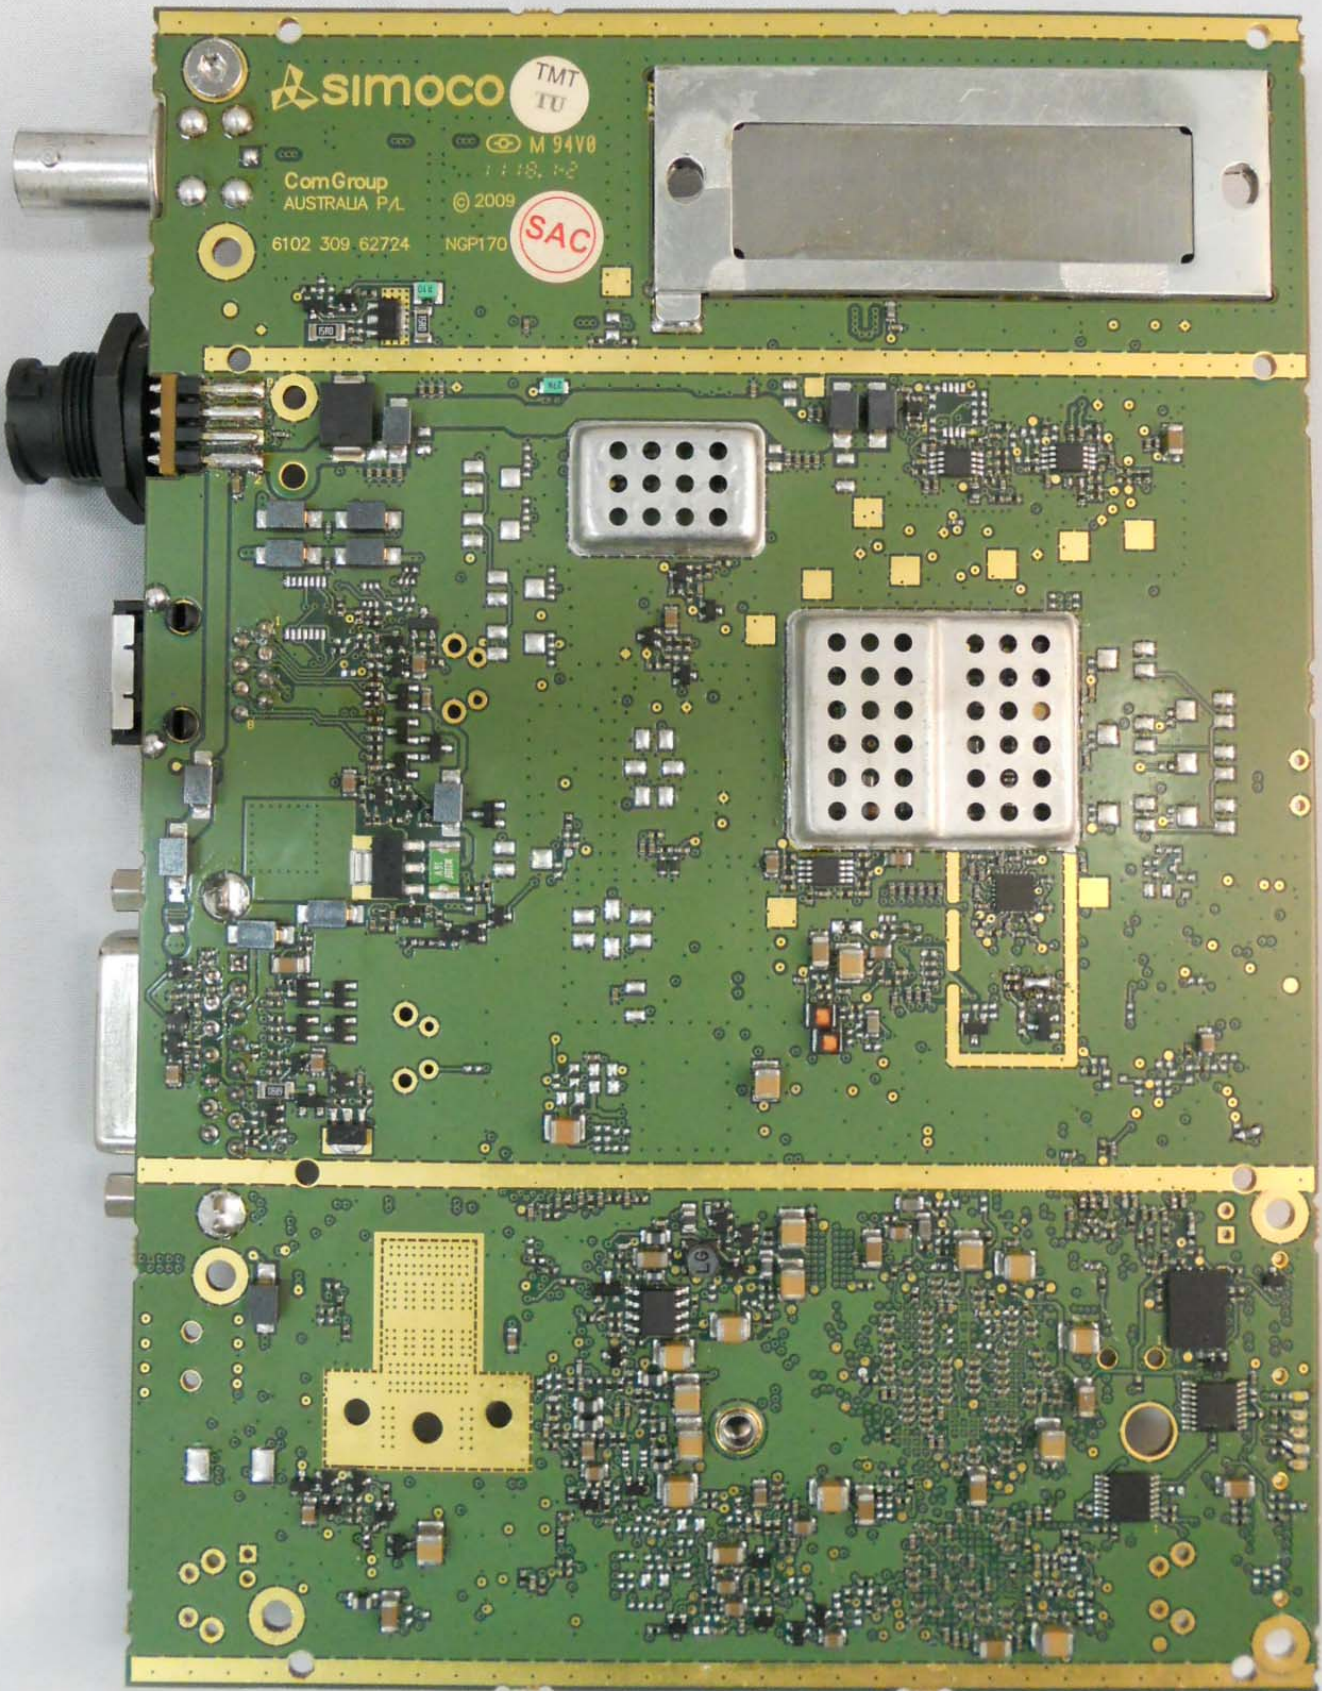

Internal Views -

Main PCB

6102 309 62724 NCP170

ComGroup
AUSTRALIA P.L.

© 2009

M 94V0

SIMOCO

simoco