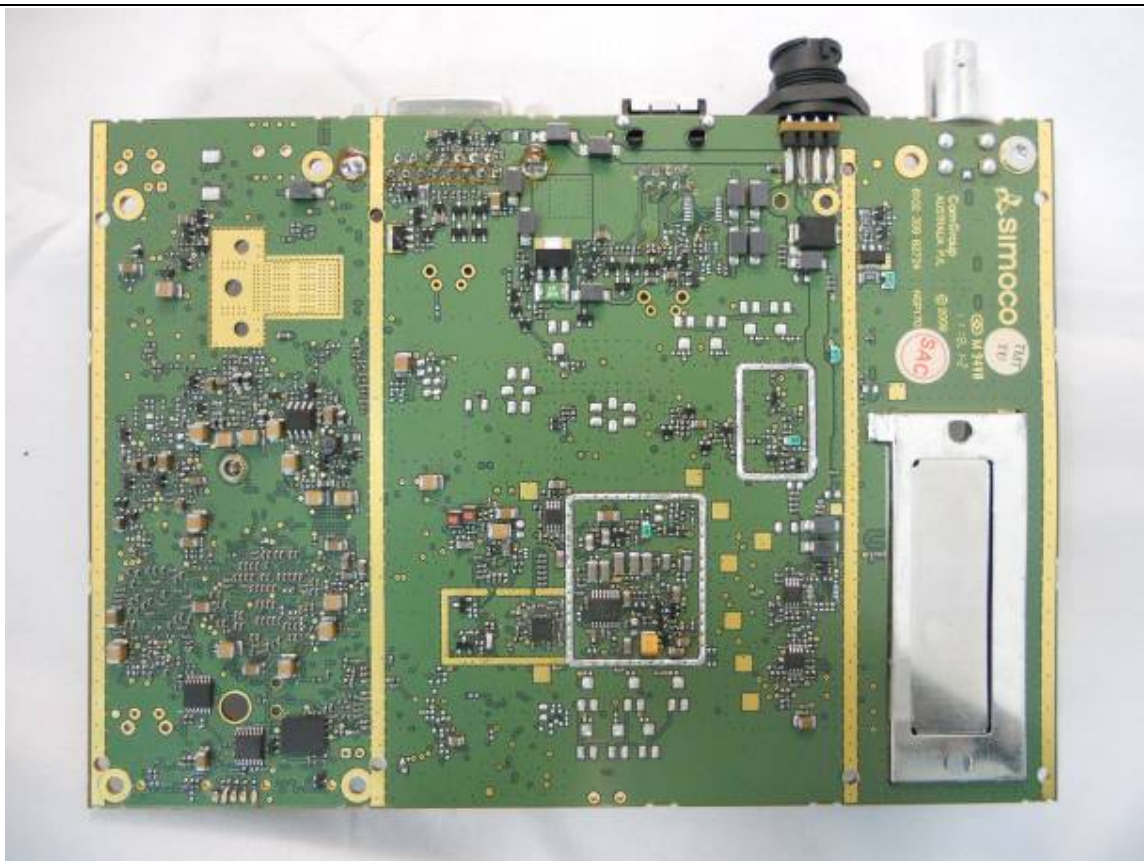

Internal Views -

Main PCB

6102 309 62724 NCP170

ComGroup
AUSTRALIA P.L.

© 2009

M 94V0

SIMOCO

simoco

RA30H4047MA
10XA-021 JAPAN

PARTIAL
C21100F
18250001048
847882747
10000