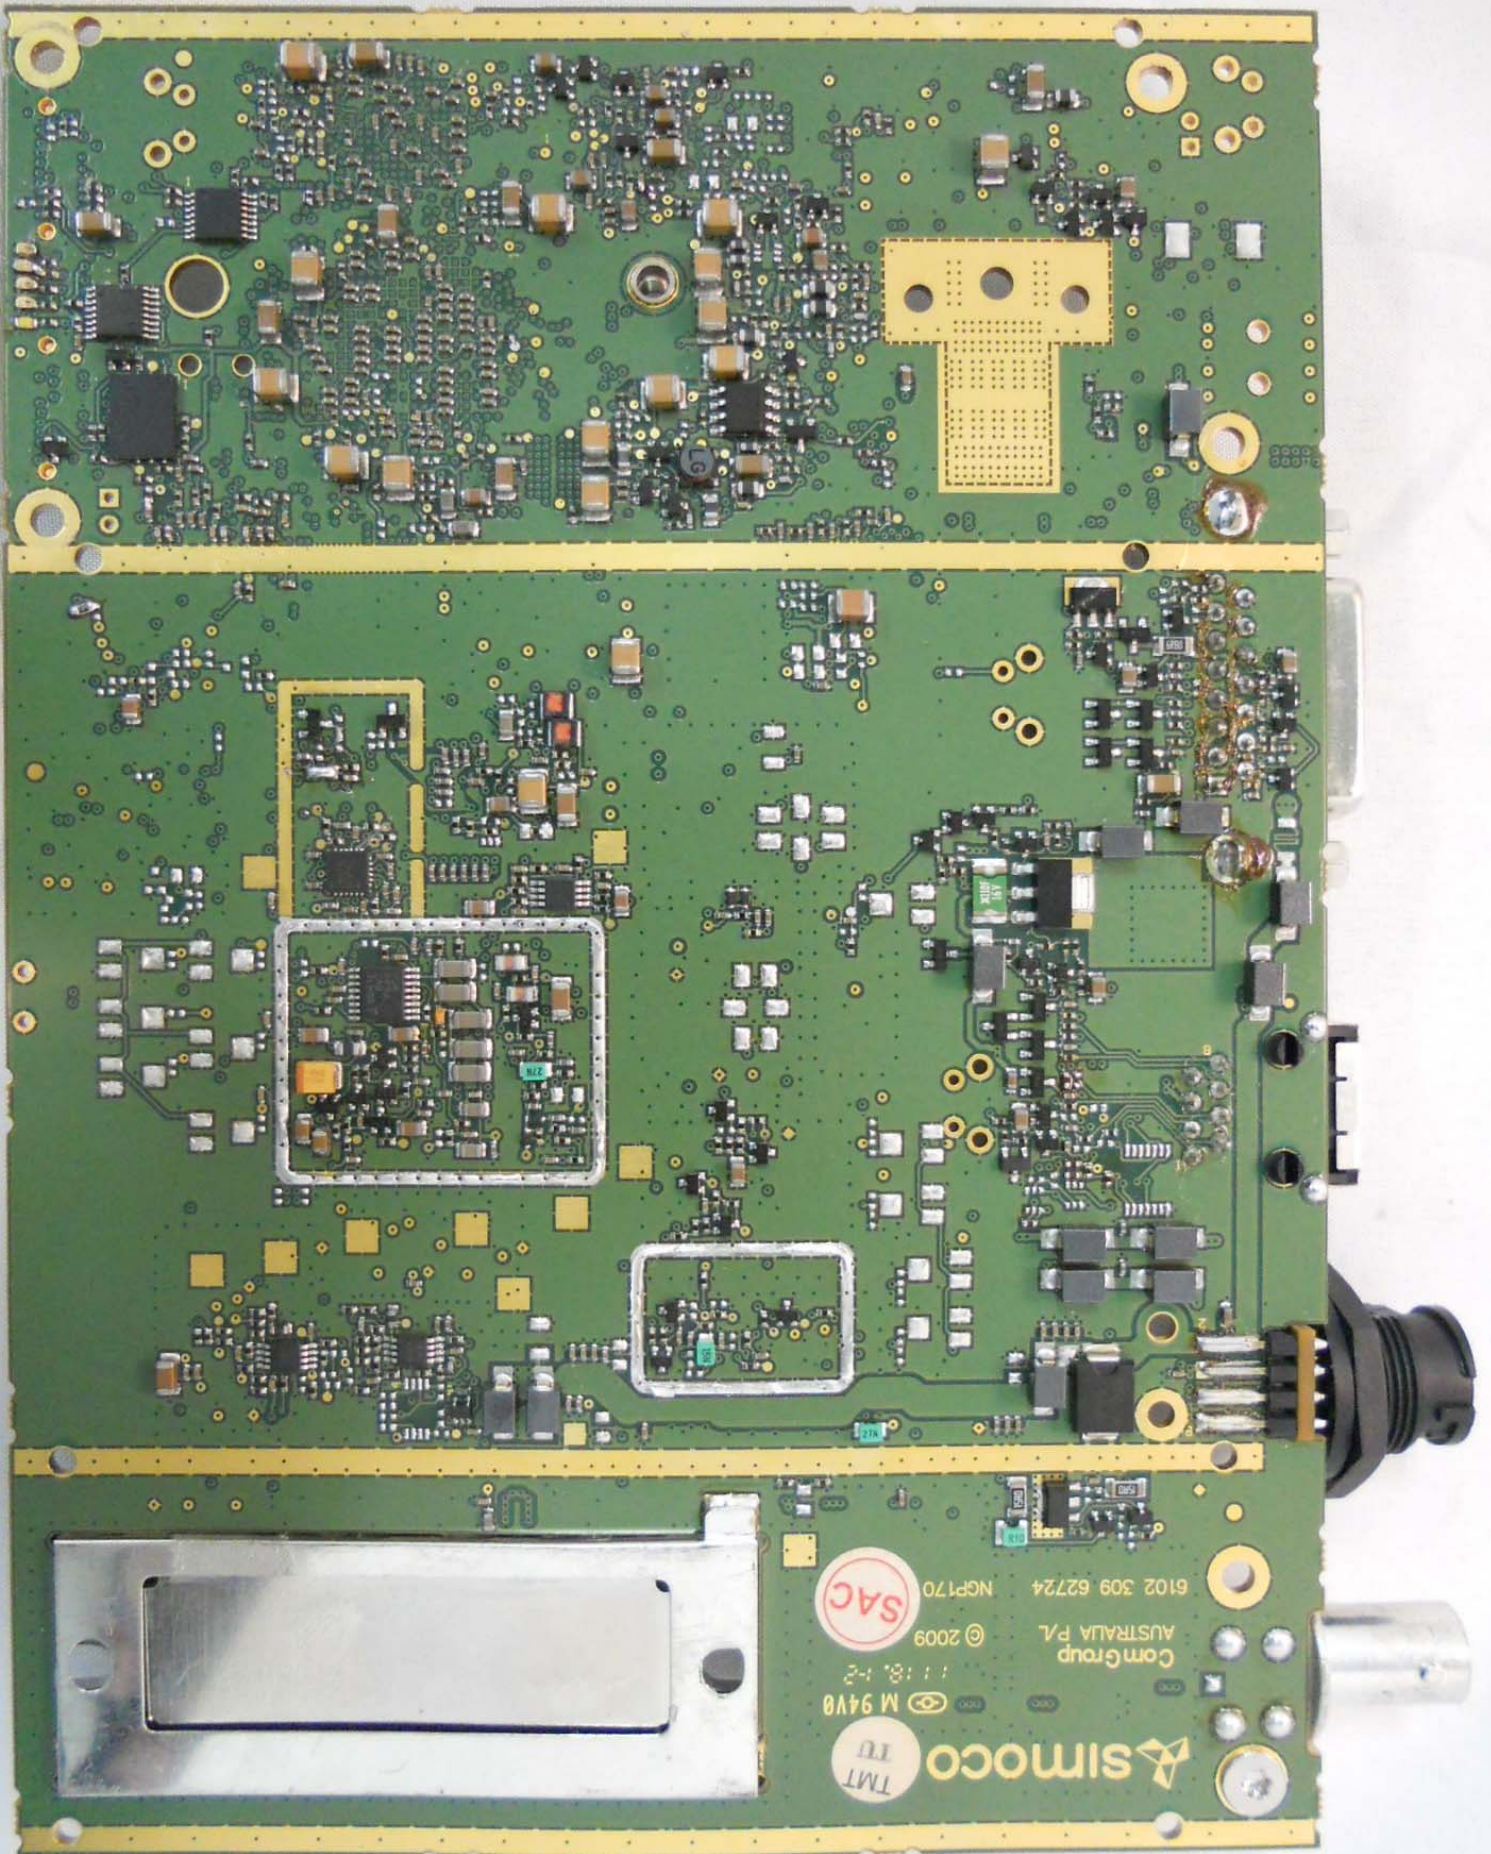

Internal Views -

Main PCB

6102 309 62724 NCP170

ComGroup
AUSTRALIA P.L.

© 2009

M 94V0

SIMOCO

simoco