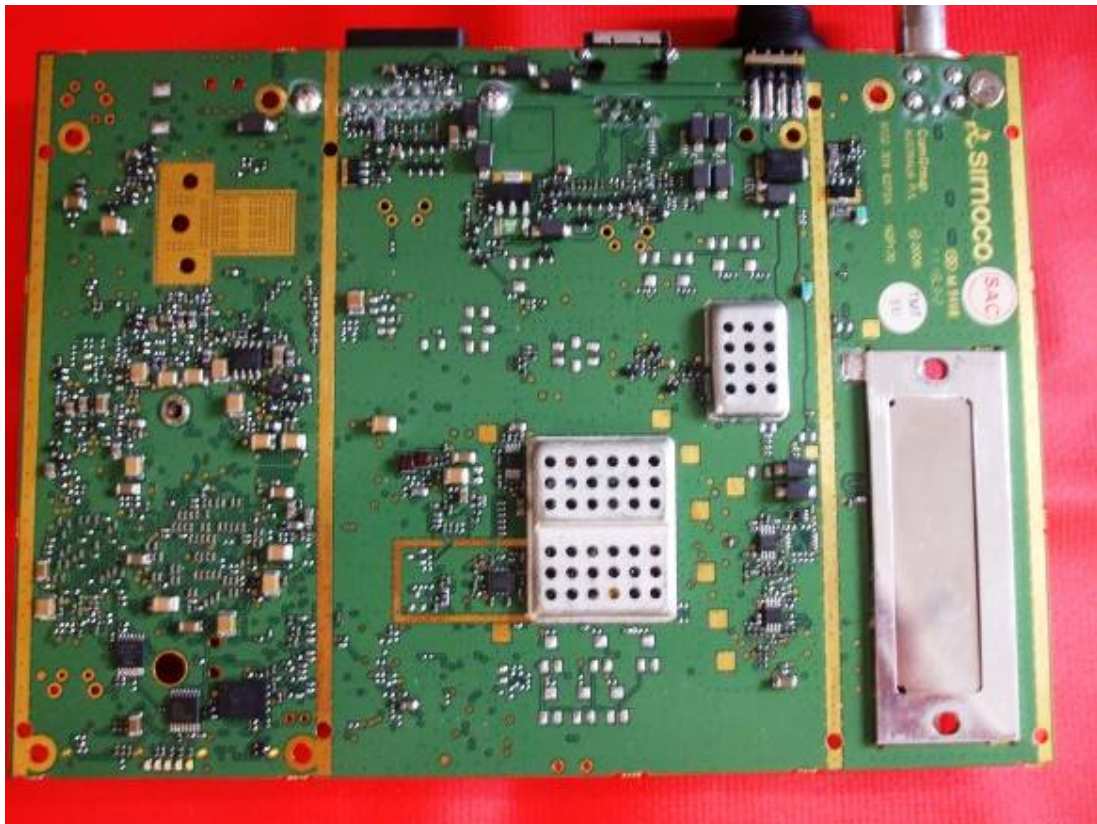

Internal Views -

Main PCB

6102 309 62724 NCP170

ComGroup
AUSTRALIA P.L.

© 2009

M 94V0

SIMOCO

simoco