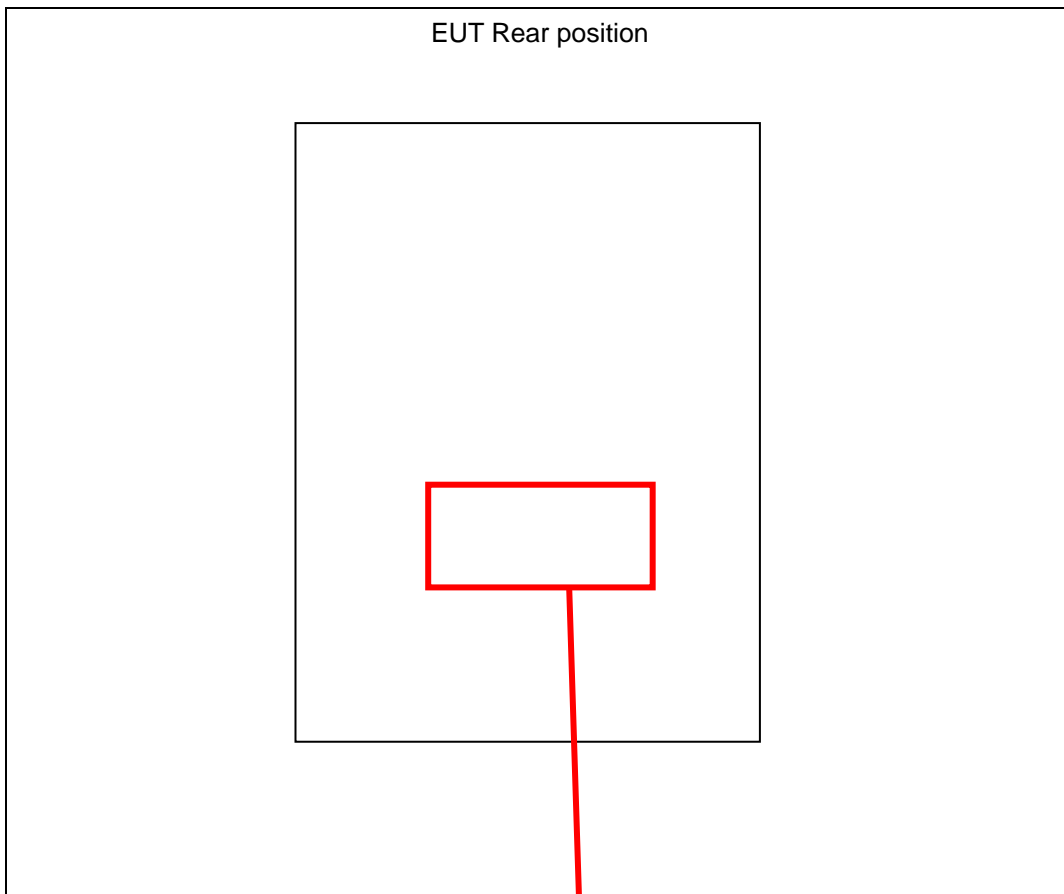

SAMPLE LABEL & LOCATION

BITEL CO.,LTD.
Model : RC300
Rated Voltage : DC 3.7 V
FCC ID : STSRC300
Made in Korea