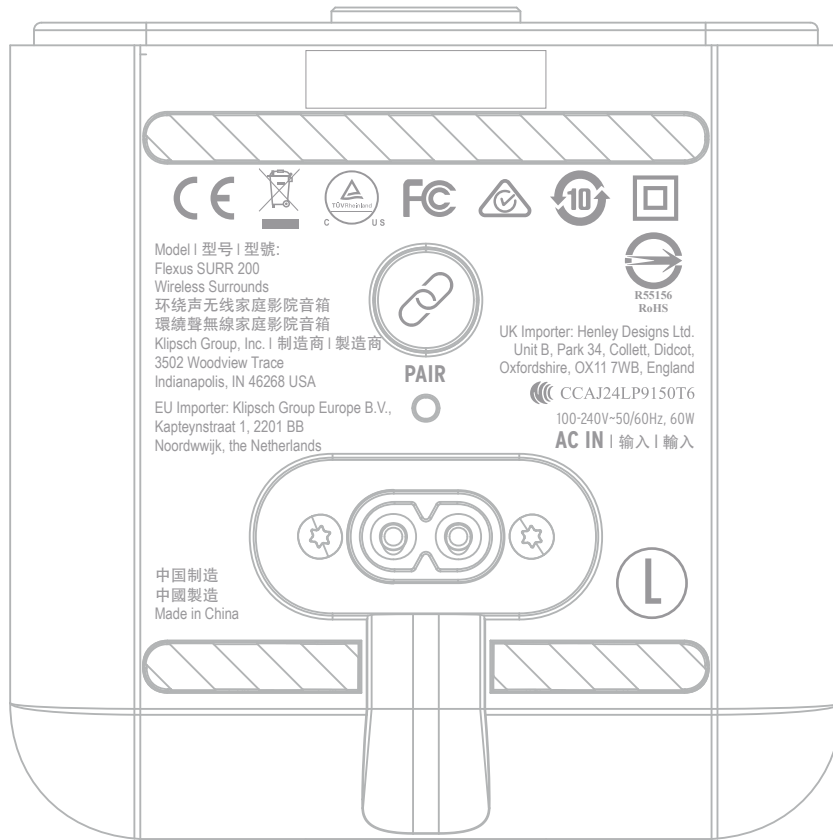

XSURR 200 - front logo
23.08.28

pad print artwork in PMS Black C.

pad print artwork in PMS Cool Gray 7C.

Flexus Atmos Surround - underside compliance
24.07.15

pad print artwork in PMS Cool Gray 7C.