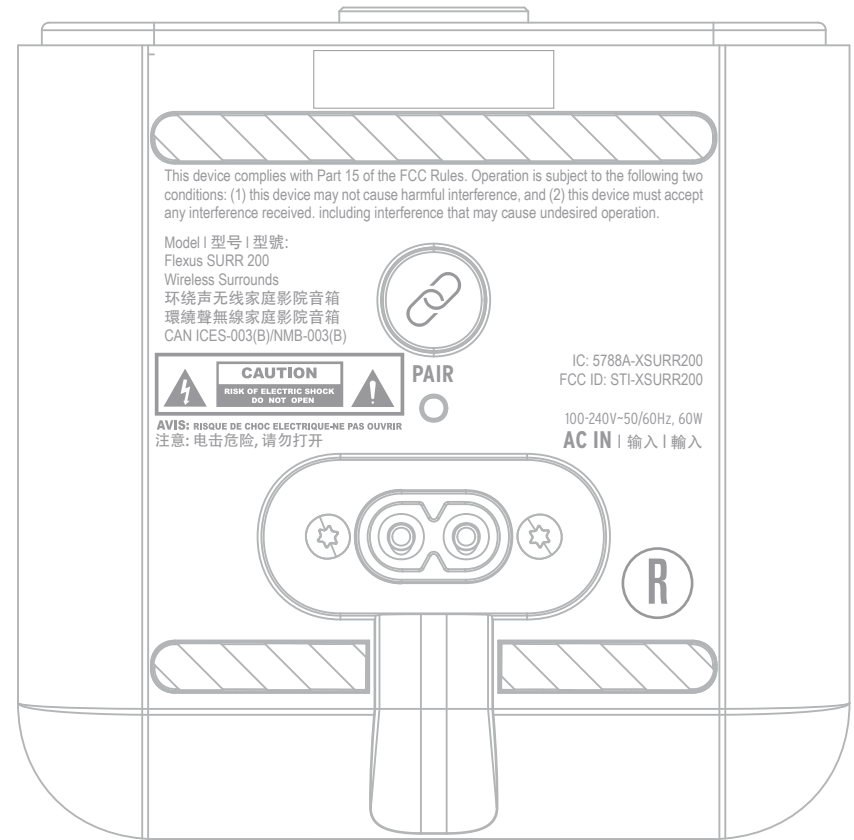

XSURR 200 - front logo
23.08.28

pad print artwork in PMS Black C.

pad print artwork in PMS Cool Gray 7C.

Flexus Atmos Surround - underside compliance
24.07.15

pad print artwork in PMS Cool Gray 7C.