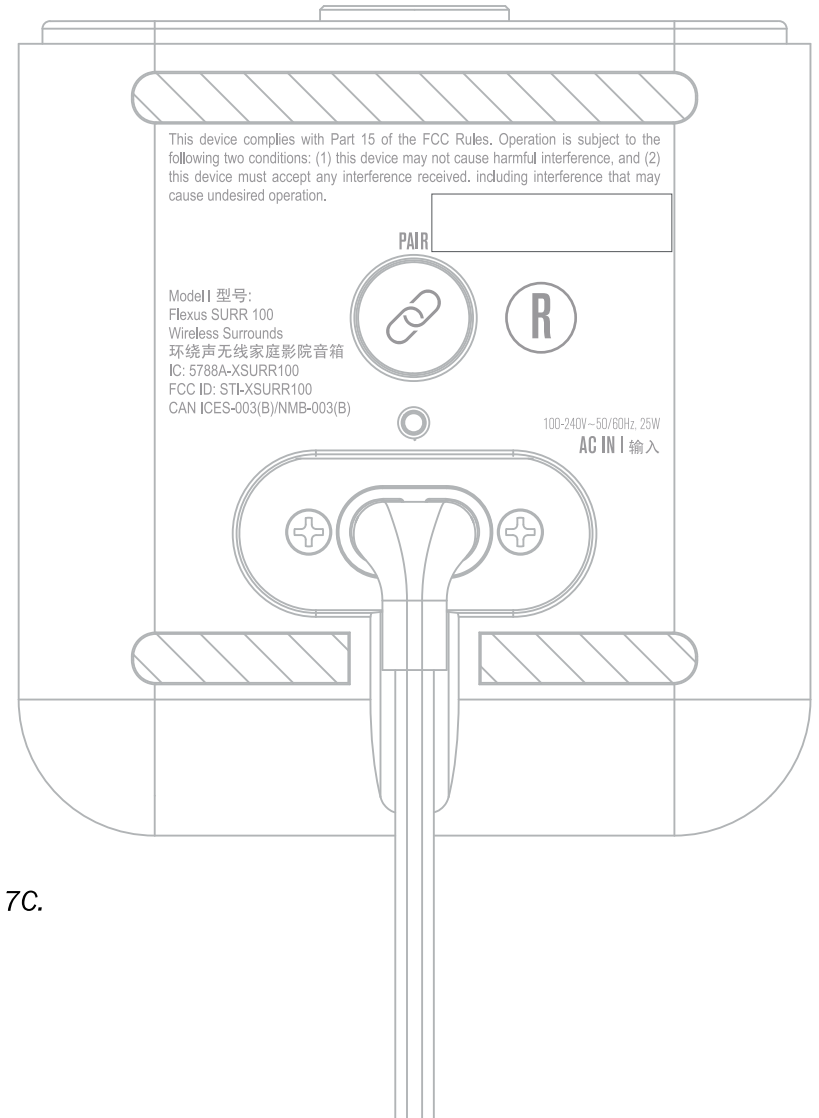

Flexus SURR 100
bottom compliance
23.11.15

pad print artwork in PMS Cool Gray 7C.