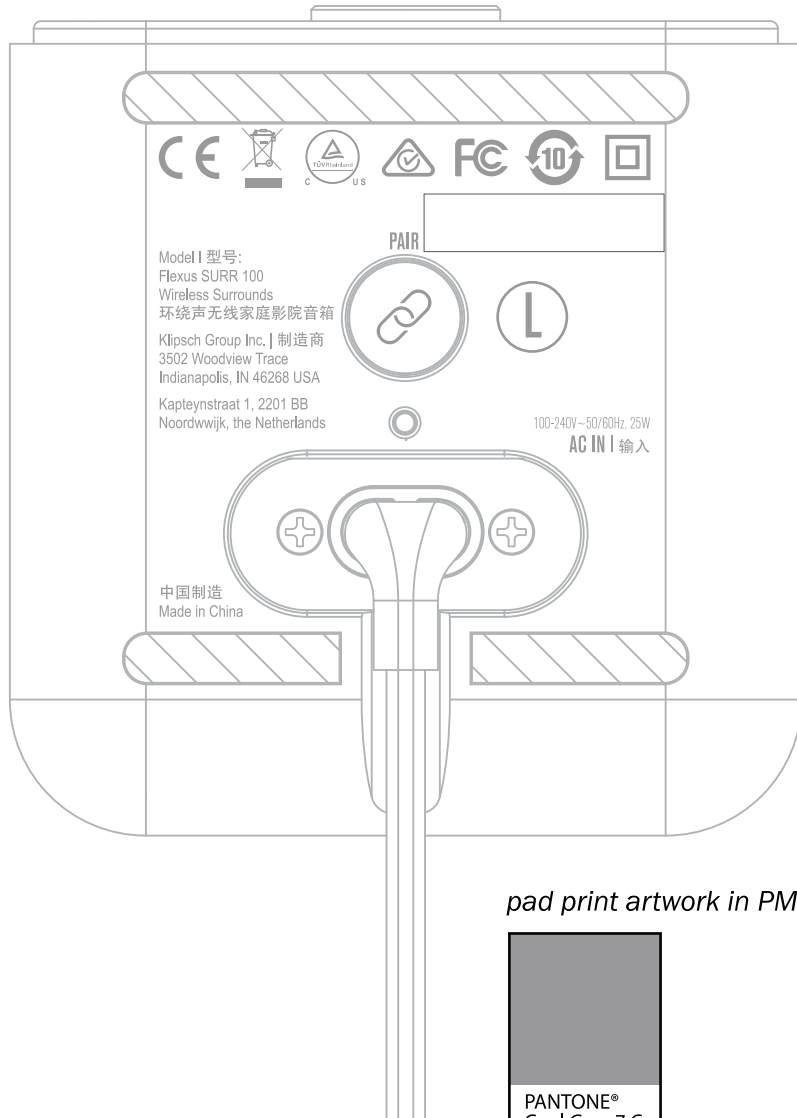

Flexus SURR 100
bottom compliance
23.11.15

pad print artwork in PMS Cool Gray 7C.