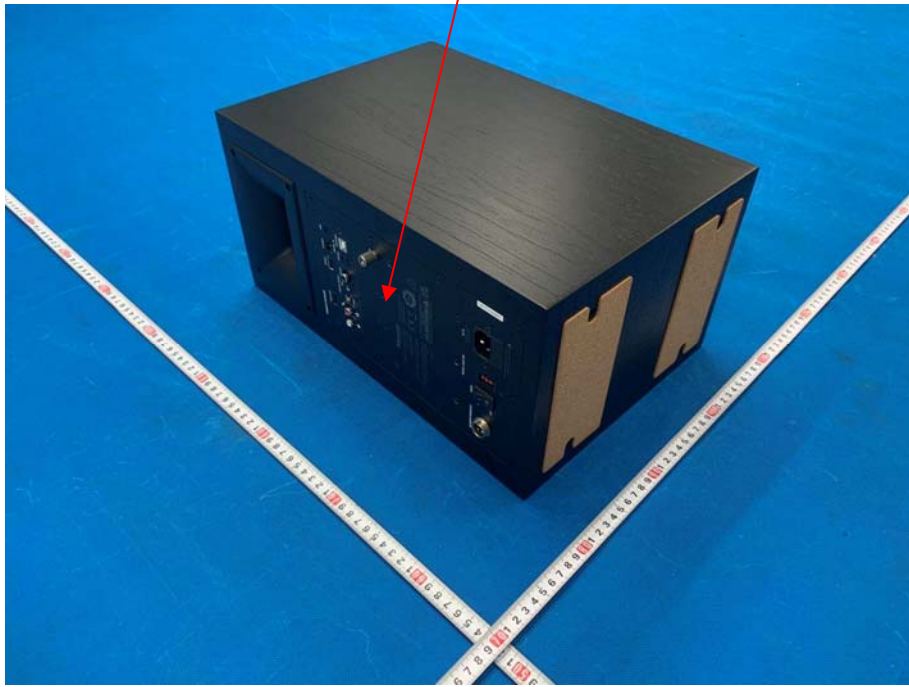

Label

Label location

152.00 mm

PRIMARY SPEAKER

HDMI (ARC)

SERVICE

PRIMARY

PAIR