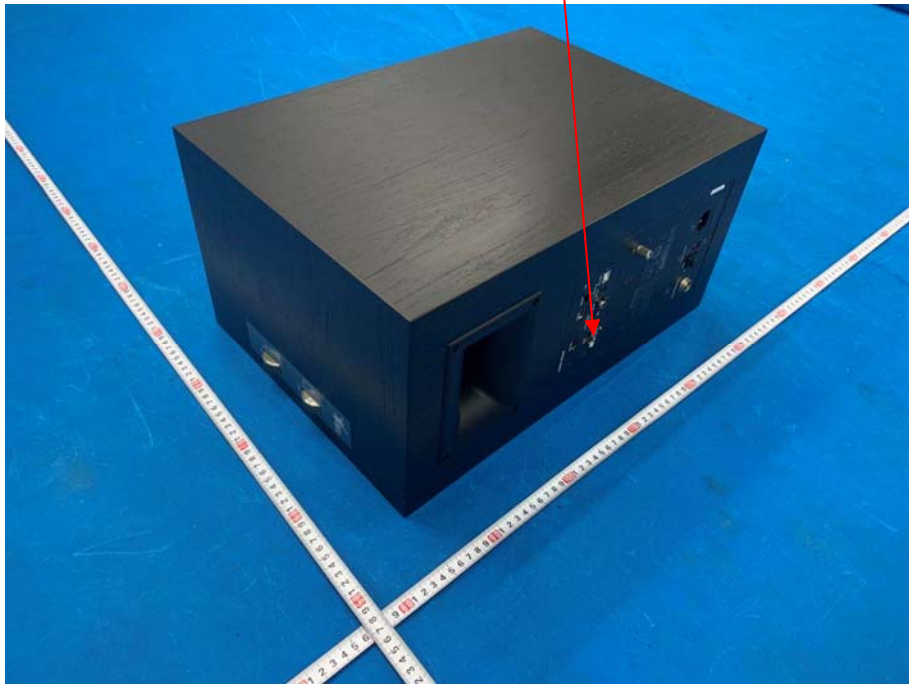

**Label**

**Label location**

152.00 mm

PRIMARY SPEAKER

HDMI (ARC)

SERVICE

PRIMARY

PAIR