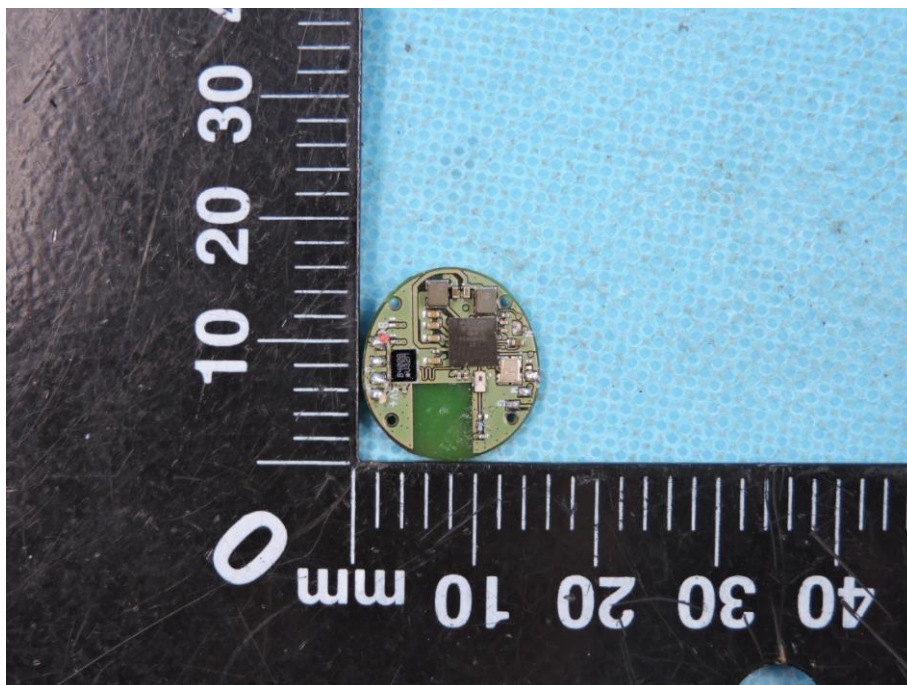

APPENDIX-PHOTOGRAPHS OF EUT CONSTRUCTIONAL DETAILS

Model: Klipsch T5 True wireless

FCC ID: STI-T5TWS

Photo 1

Photo 2

Photo 3

Photo 4

Photo 5

Photo 6

Photo 7

Photo 8

Photo 9