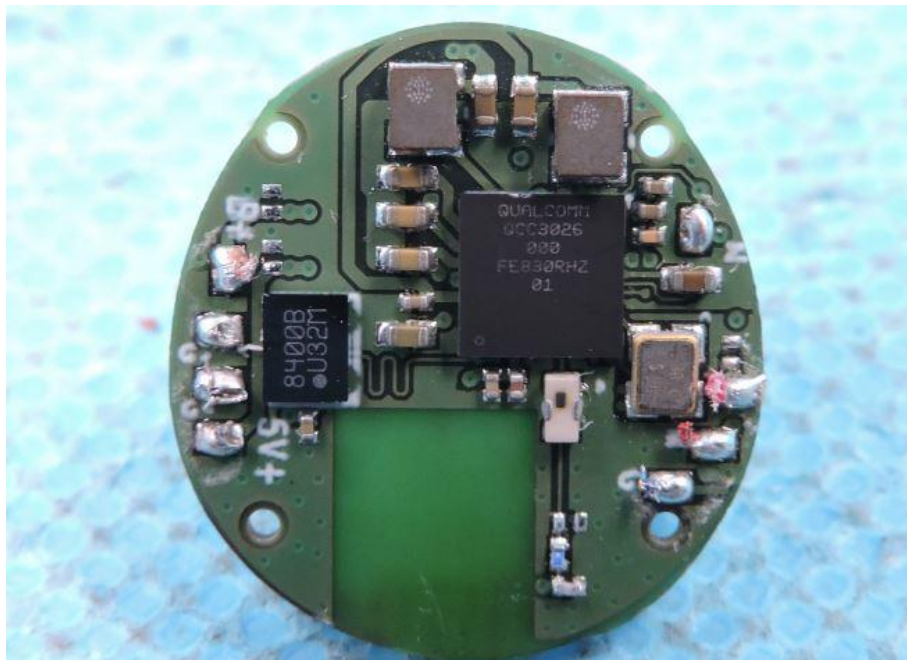

APPENDIX-PHOTOGRAPHS OF EUT CONSTRUCTIONAL DETAILS

Model: Klipsch T5 True wireless

FCC ID: STI-T5TWS

Photo 1

Photo 2

Photo 3

Photo 4

Photo 5