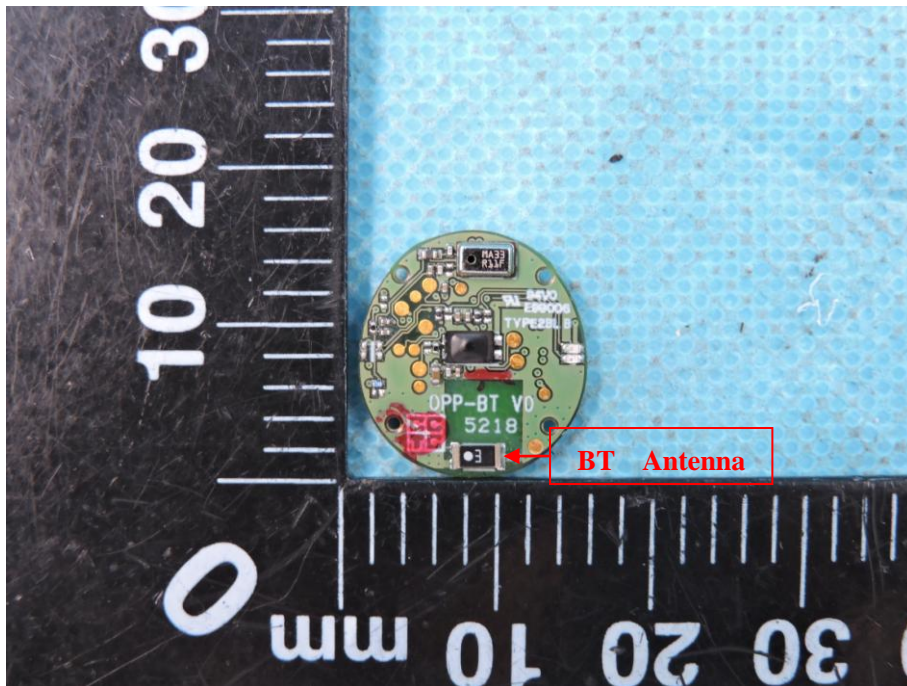

APPENDIX-PHOTOGRAPHS OF EUT CONSTRUCTIONAL DETAILS

Model: Klipsch T5 True wireless

FCC ID: STI-T5TWS

Photo 1

Photo 2

Photo 3

Photo 4

Photo 5