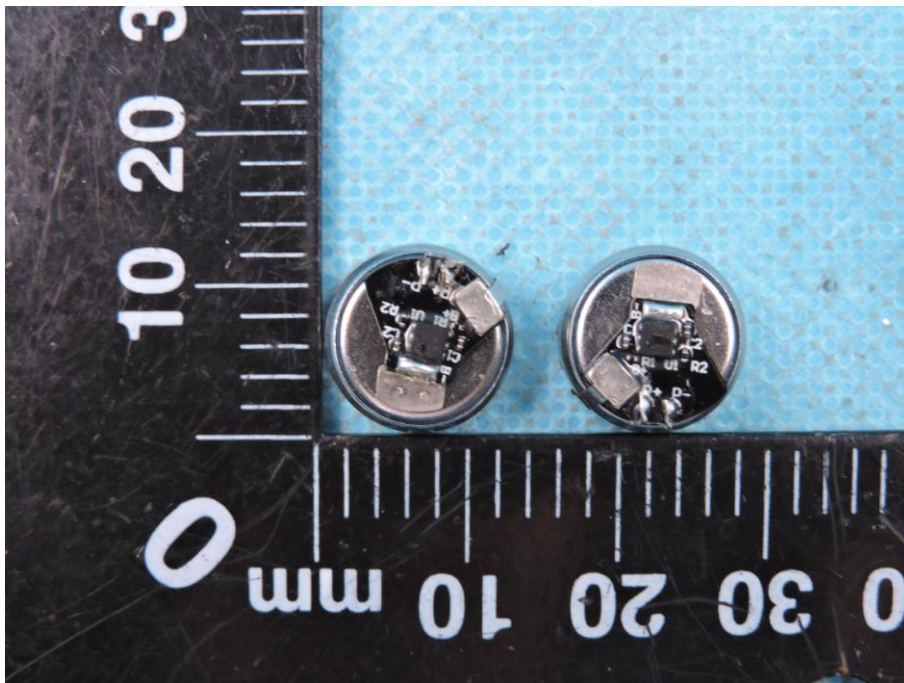

APPENDIX-PHOTOGRAPHS OF EUT CONSTRUCTIONAL DETAILS

Model: Klipsch T5 True wireless

FCC ID: STI-T5TWS

Photo 1

Photo 2

Photo 3

Photo 4

Photo 5

Photo 6

Photo 7

Photo 8

Photo 9