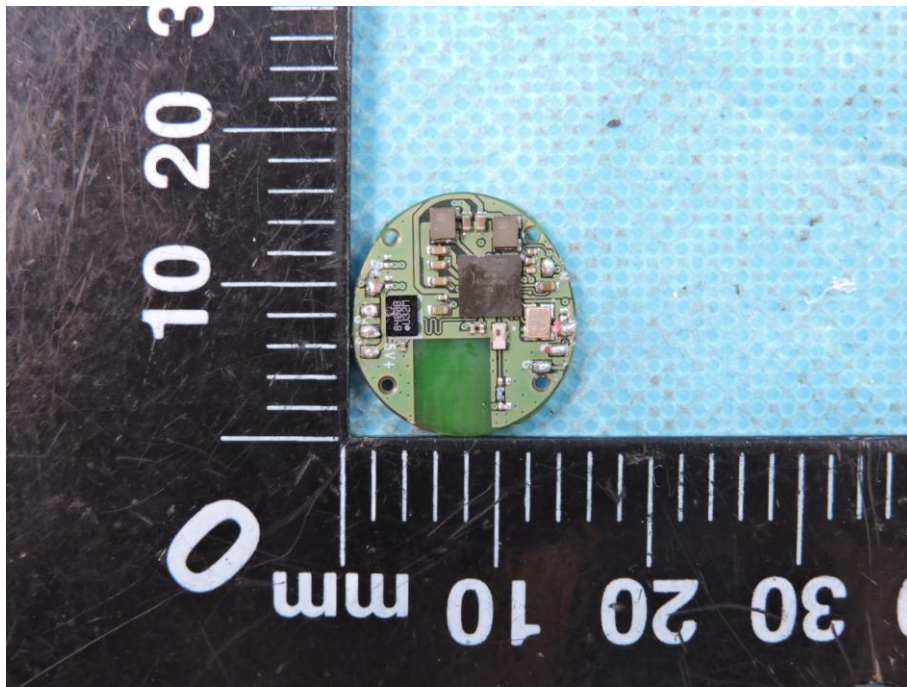

APPENDIX-PHOTOGRAPHS OF EUT CONSTRUCTIONAL DETAILS

Model: Klipsch T5 True wireless

FCC ID: STI-T5TWS

Photo 1

Photo 2

Photo 3

Photo 4

Photo 5