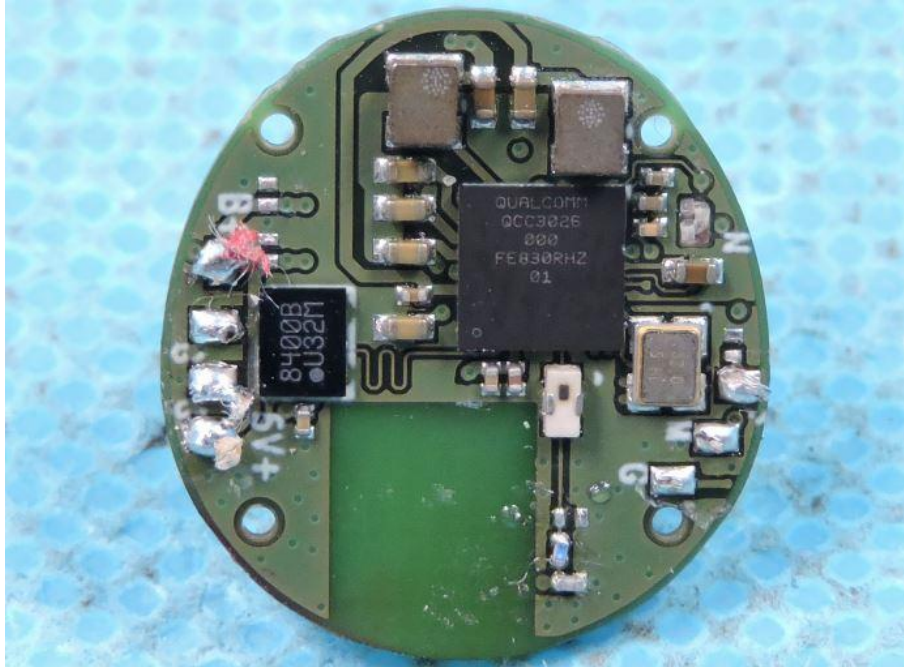

APPENDIX-PHOTOGRAPHS OF EUT CONSTRUCTIONAL DETAILS

Model: Klipsch T5 True wireless

FCC ID: STI-T5TWS

Photo 1

Photo 2

Photo 3

Photo 4

Photo 5

Photo 6

Photo 7

Photo 8

Photo 9