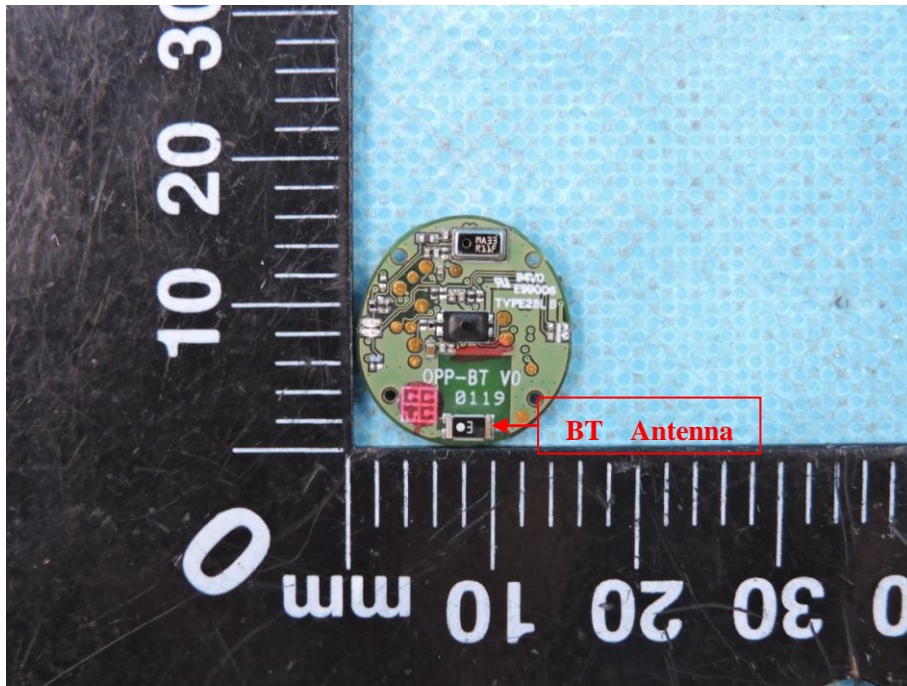

APPENDIX-PHOTOGRAPHS OF EUT CONSTRUCTIONAL DETAILS

Model: Klipsch T5 True wireless

FCC ID: STI-T5TWS

Photo 1

Photo 2

Photo 3

Photo 4

Photo 5