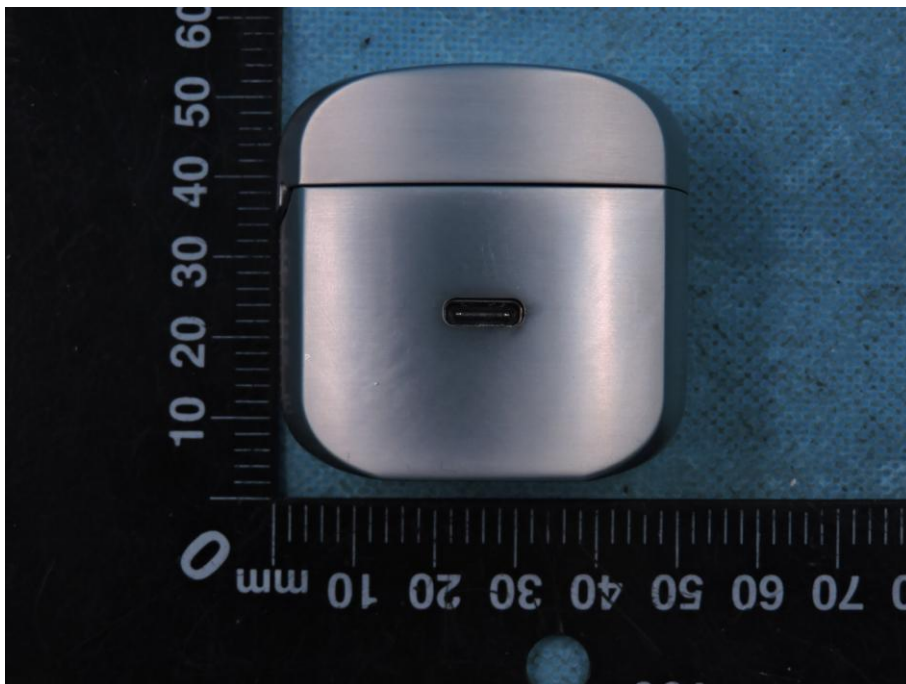

APPENDIX-PHOTOGRAPHS OF EUT CONSTRUCTIONAL DETAILS

Model: Klipsch T5 True wireless

FCC ID: STI-T5TWS

Photo 1

Photo 2

Photo 3

Photo 4

Photo 5