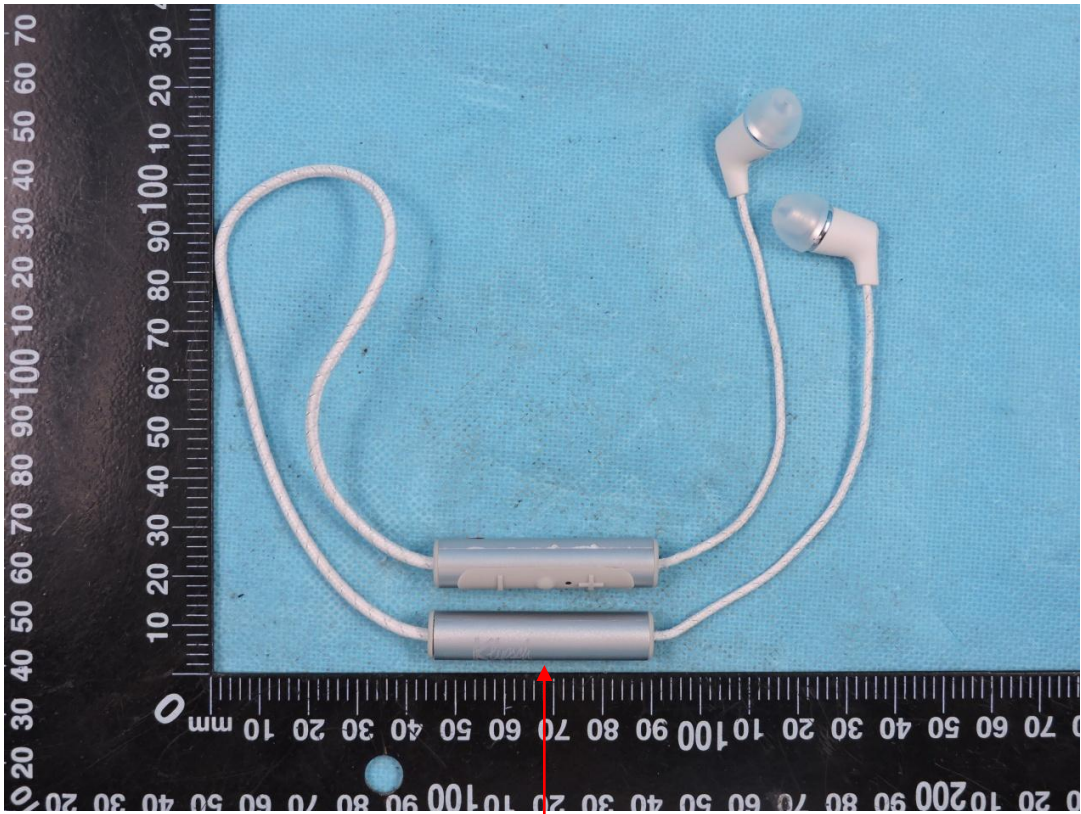

## FCC Label

Bluetooth earphone  
Model name: Klipsch T5 Sport  
FCC ID: STI-T5SP

Size:10\*20mm, Used etch.