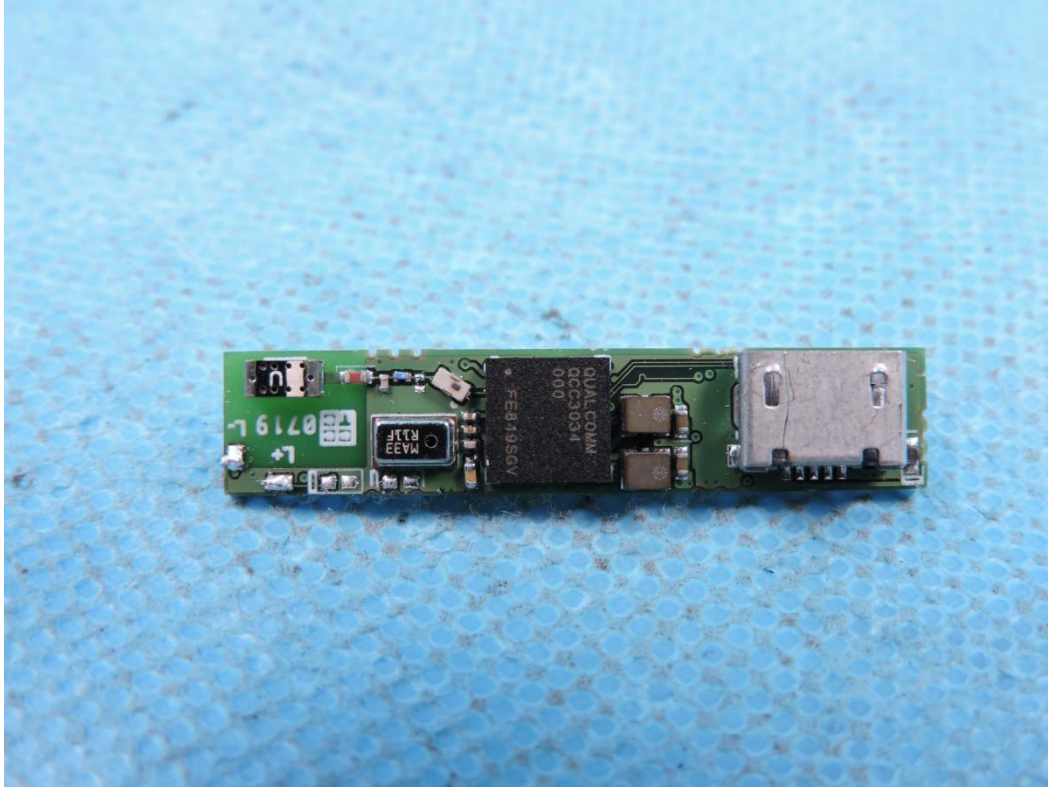

APPENDIX-PHOTOGRAPHS OF EUT CONSTRUCTIONAL DETAILS
FCC ID: STI-T5SP IC: 5788A-T5SP
Model: Klipsch T5 Sport

Photo 1

Photo 2

APPENDIX-PHOTOGRAPHS OF EUT CONSTRUCTIONAL DETAILS

Photo 3

Photo 4

APPENDIX-PHOTOGRAPHS OF EUT CONSTRUCTIONAL DETAILS

Photo 5

Photo 6