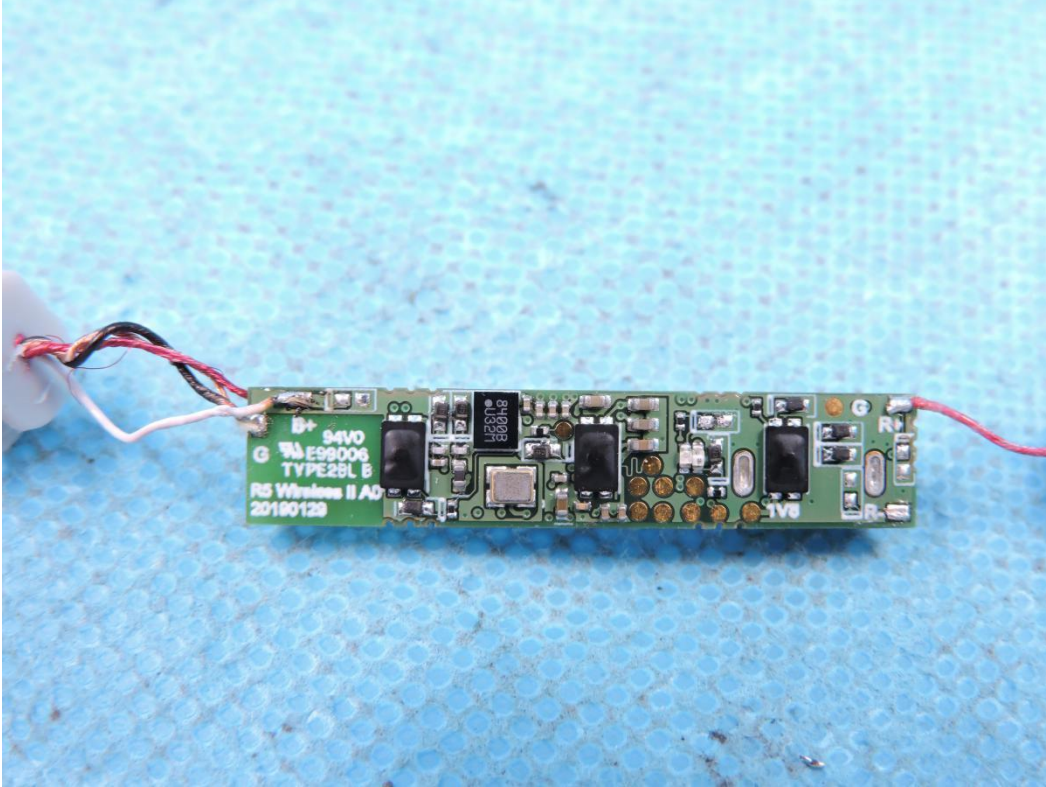

APPENDIX-PHOTOGRAPHS OF EUT CONSTRUCTIONAL DETAILS
FCC ID: STI-T5SP IC: 5788A-T5SP
Model: Klipsch T5 Sport

Photo 1

Photo 2

APPENDIX-PHOTOGRAPHS OF EUT CONSTRUCTIONAL DETAILS

Photo 3

Photo 4

APPENDIX-PHOTOGRAPHS OF EUT CONSTRUCTIONAL DETAILS

Photo 5

Photo 6