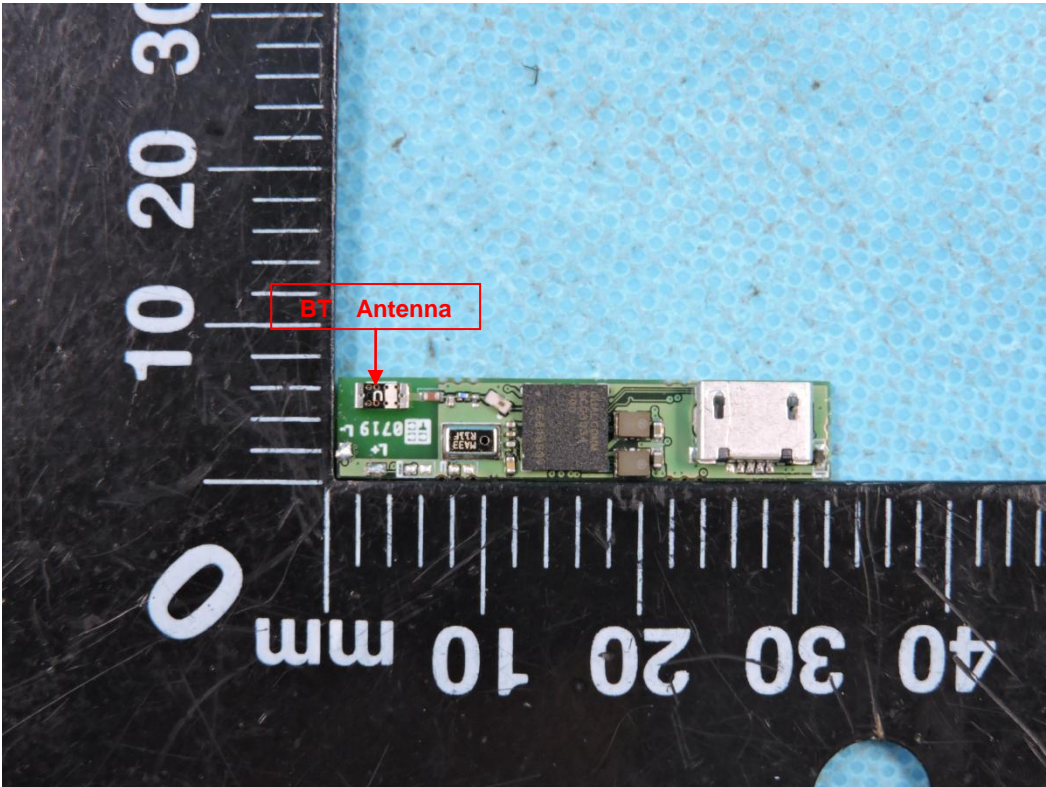

APPENDIX-PHOTOGRAPHS OF EUT CONSTRUCTIONAL DETAILS
FCC ID: STI-T5SP IC: 5788A-T5SP
Model: Klipsch T5 Sport

Photo 1

Photo 2

APPENDIX-PHOTOGRAPHS OF EUT CONSTRUCTIONAL DETAILS

Photo 3

Photo 4

APPENDIX-PHOTOGRAPHS OF EUT CONSTRUCTIONAL DETAILS