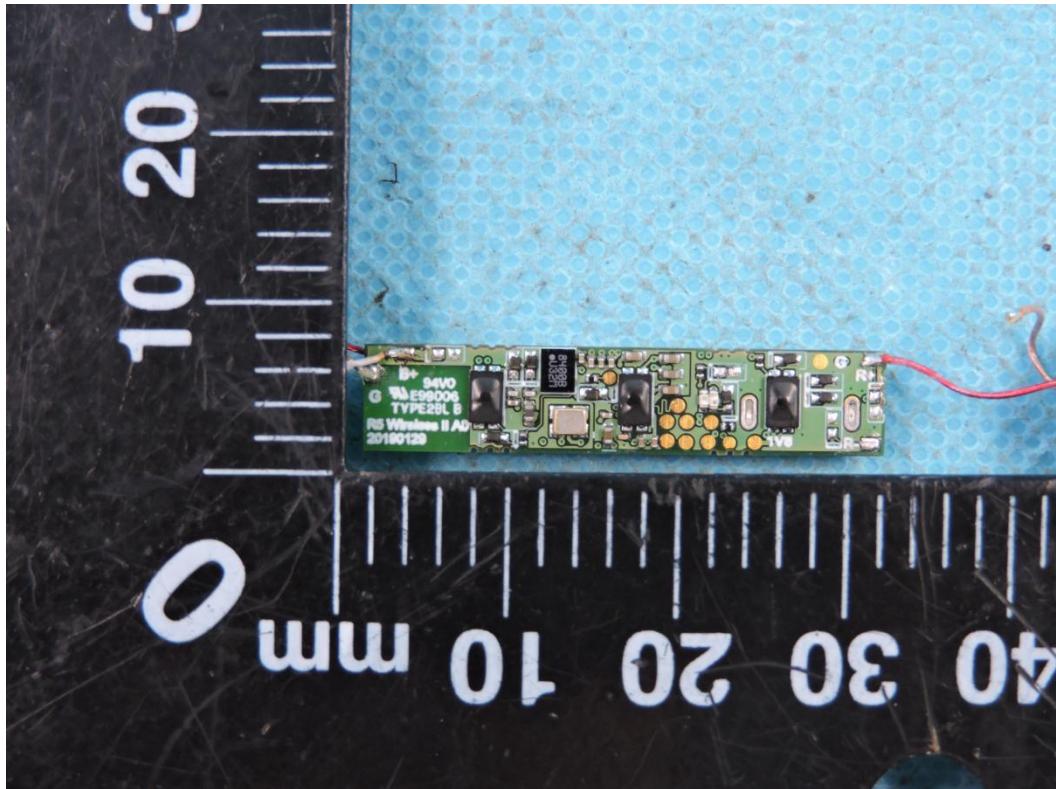

APPENDIX-PHOTOGRAPHS OF EUT CONSTRUCTIONAL DETAILS
FCC ID: STI-T5SP IC: 5788A-T5SP
Model: Klipsch T5 Sport

Photo 1

Photo 2

APPENDIX-PHOTOGRAPHS OF EUT CONSTRUCTIONAL DETAILS

Photo 3

Photo 4

APPENDIX-PHOTOGRAPHS OF EUT CONSTRUCTIONAL DETAILS