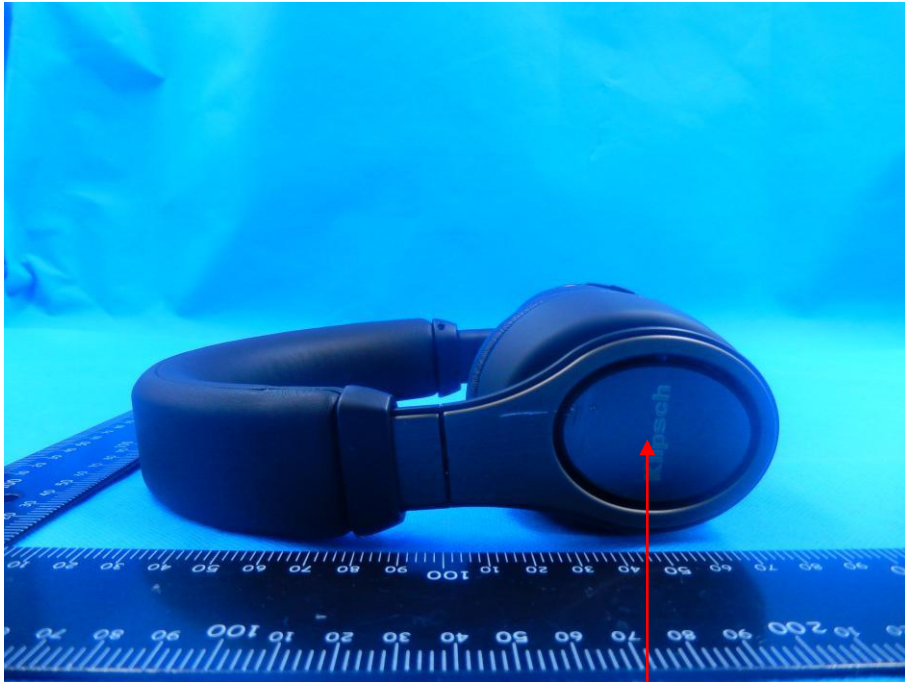

## Label

W:14mm

Bluetooth Headphone

Model name: Klipsch Reference On-Ear Bluetooth

FCC ID: STI-RONBT16

IC: 5788A- RONBT16

L:16mm