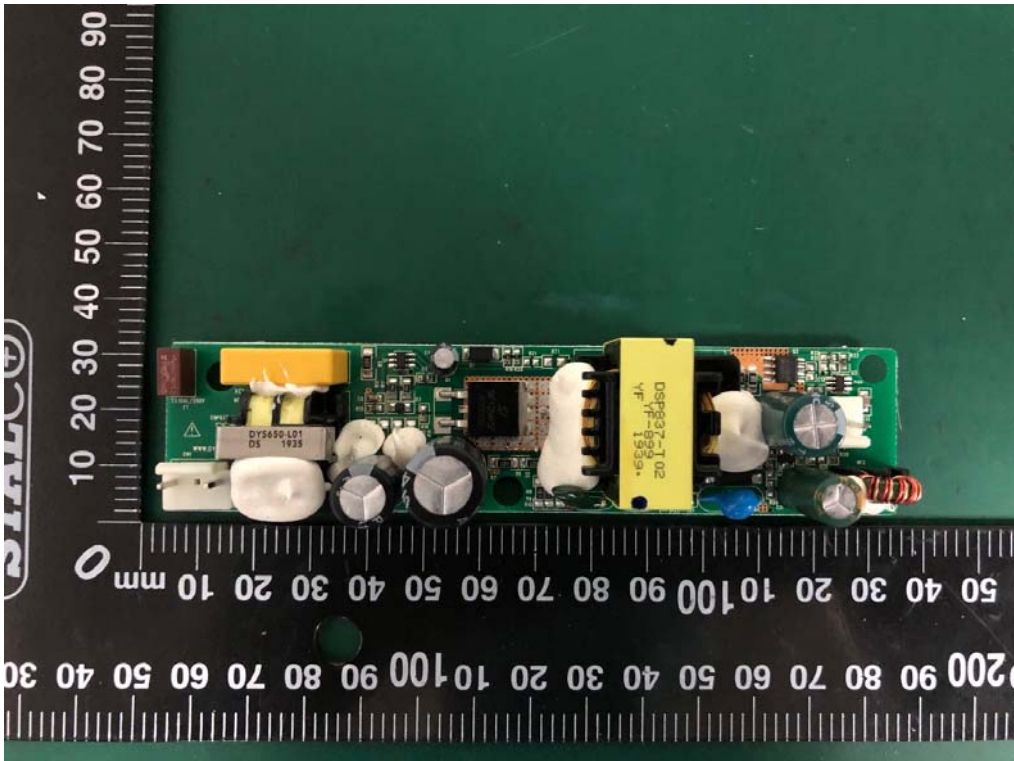

Internal Photos

M/N: the One