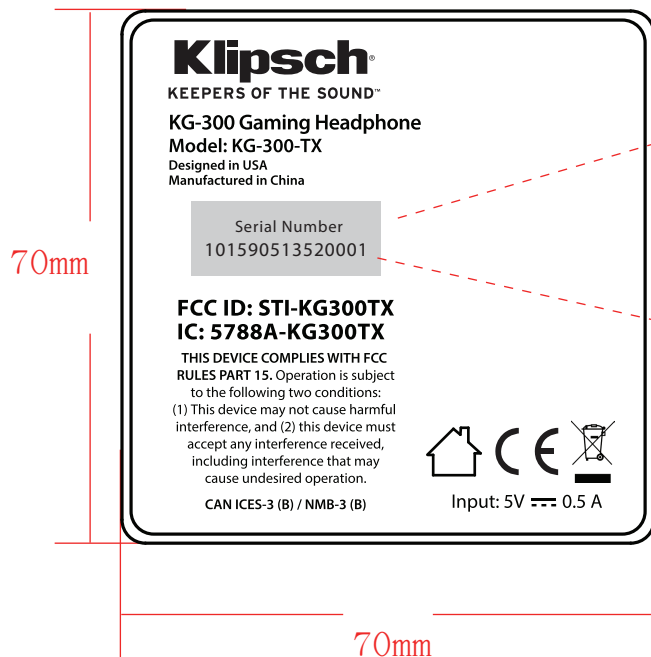

Klipsch

KG-300 Transmitter Label

Revision: 2
Date: July 3, 2014

Serial Number
101590513520001

Cool Gray 3C background
Printing is black

101590513520001

0001: jump code from 0001-9999
52: weeks
13: 2013
1015905:customer product number

材質：0.1mm銀箔紙
印刷：黑底銀字 過亞膠
Size：70X70mm ± 0.5 mm
Label is black background
Printing is Cool Gray 3C

Rev.	Description	Appr.
1.0	首次發放	JWLIU

CONCORD ELECTRONIC LTD.		DRAWN BY	CHECK BY
TITLE KG-300 Transmitter Label		JWLIU 10-July-14	Steven
MATERIAL:	QTY/SET: 1	Part No: 146-003000BA2	A4
		UNIT: mm	