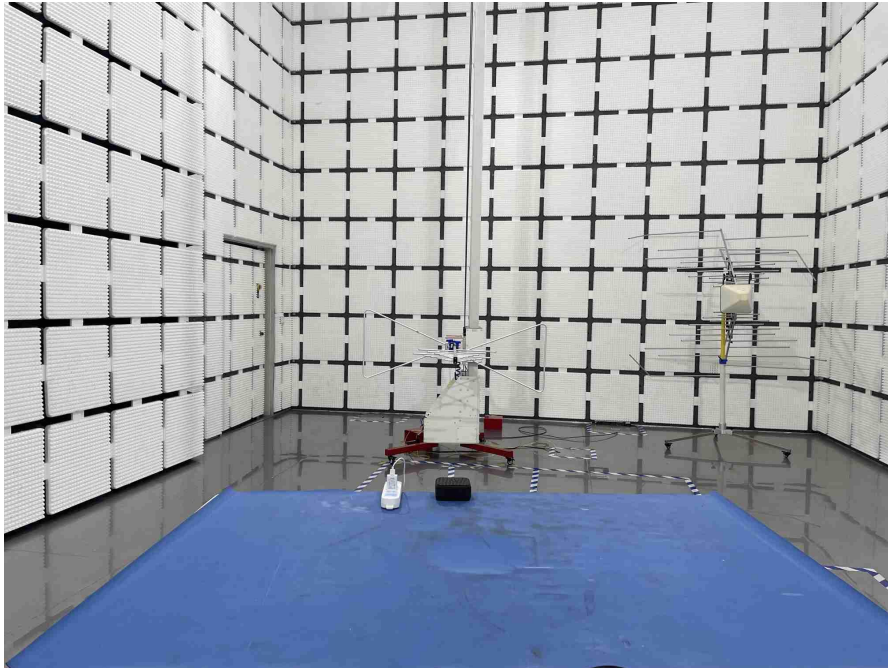

Product Name : Portable BT Speaker

Radiated Spurious Emissions

Conducted Emissions at AC Power Line (150kHz-30MHz)