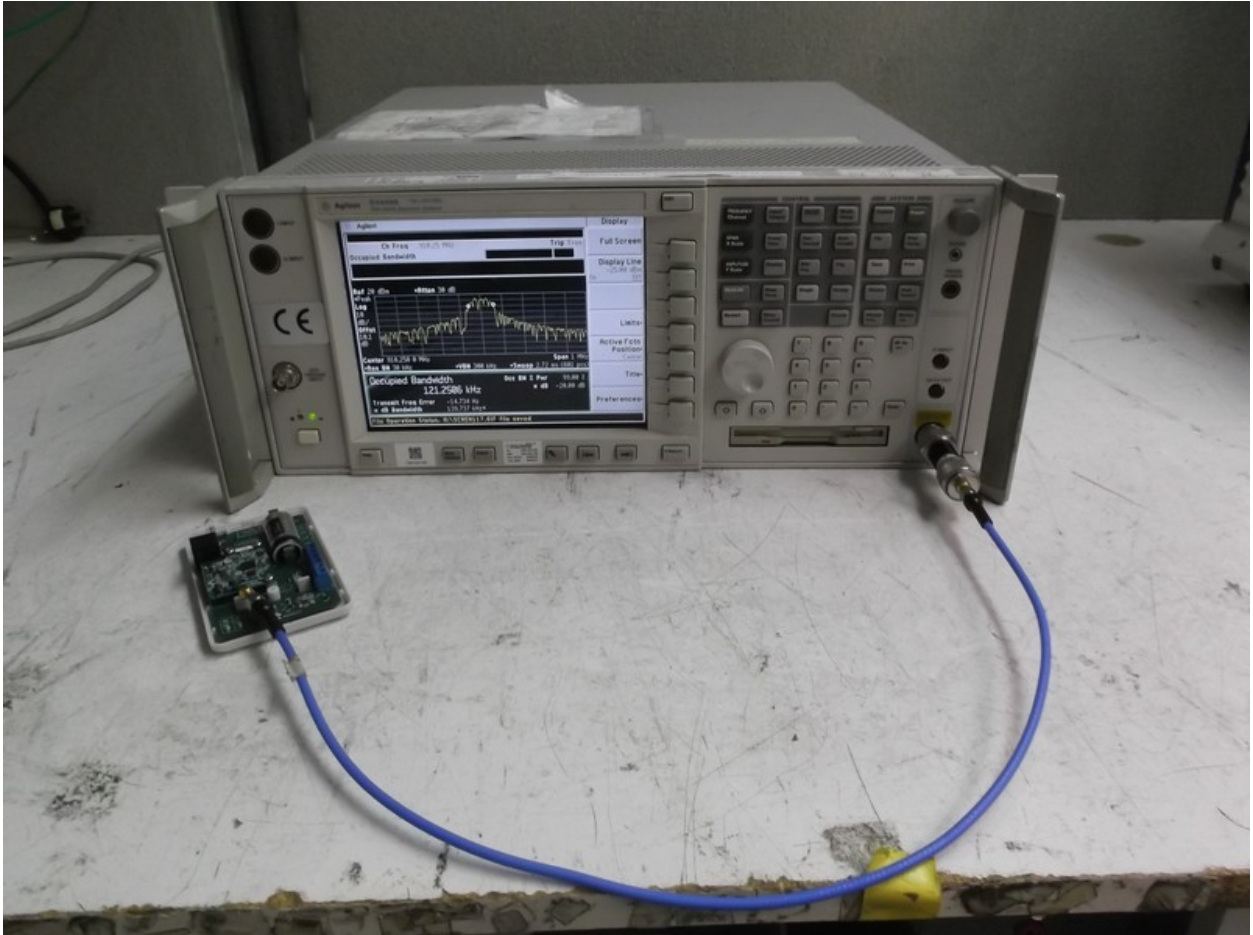

8. SETUP PHOTOS

Conducted measurement at antenna port

Radiated Emission Measurement

Figure 1 EUT Configuration for Radiated Emission Tests

Figure 2 Radiated Emission Test Setup