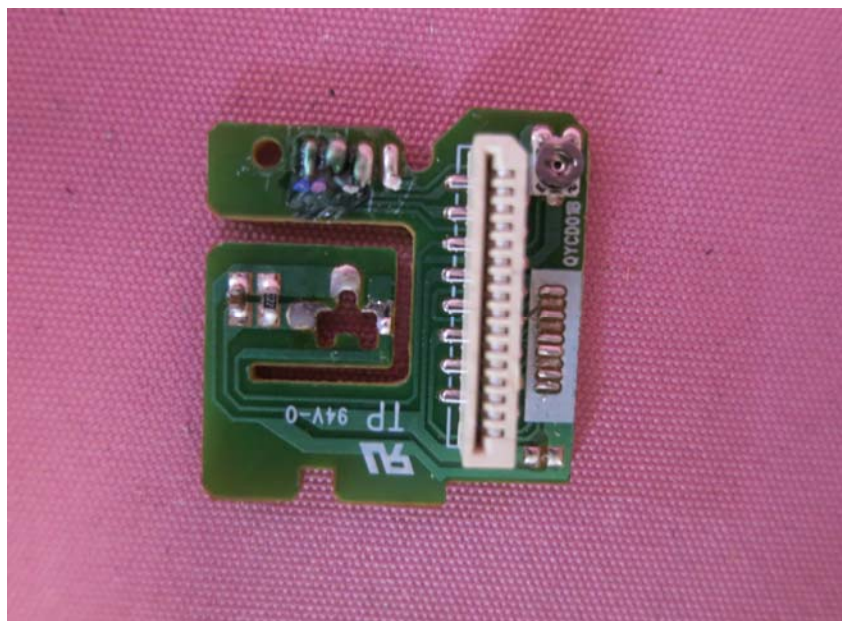

Equipment Photographs

Model: MET221BT

(Internal)

INTERTEK TESTING SERVICE

Report No.: 14030606HKG-001

Equipment Photographs

Model: MET221BT

(Internal)