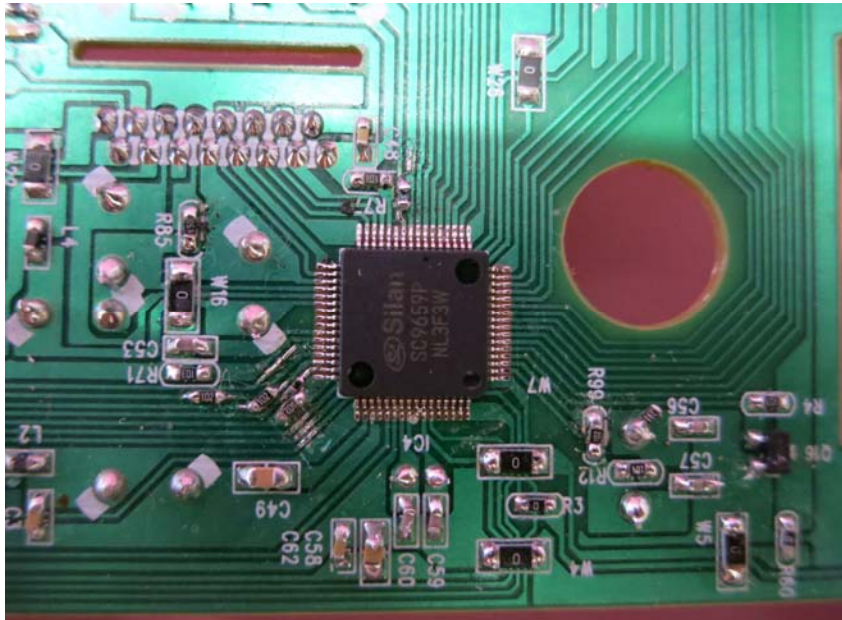

Equipment Photographs

Model: MET221BT

(Internal)

INTERTEK TESTING SERVICE

Report No.: 14030606HKG-001

Equipment Photographs

Model: MET221BT

(Internal)