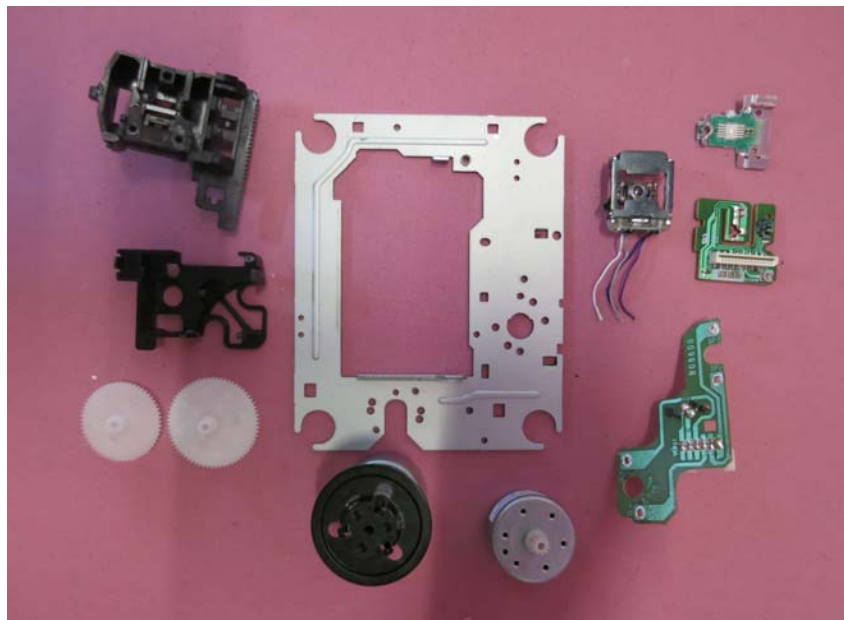

Model: MET221BT

(Internal)

INTERTEK TESTING SERVICE

Report No.: 14030606HKG-001

Equipment Photographs

Model: MET221BT

(Internal)

INTERTEK TESTING SERVICE

Report No.: 14030606HKG-001

Equipment Photographs

Model: MET221BT

(Internal)

INTERTEK TESTING SERVICE

Report No.: 14030606HKG-001

Equipment Photographs

Model: MET221BT