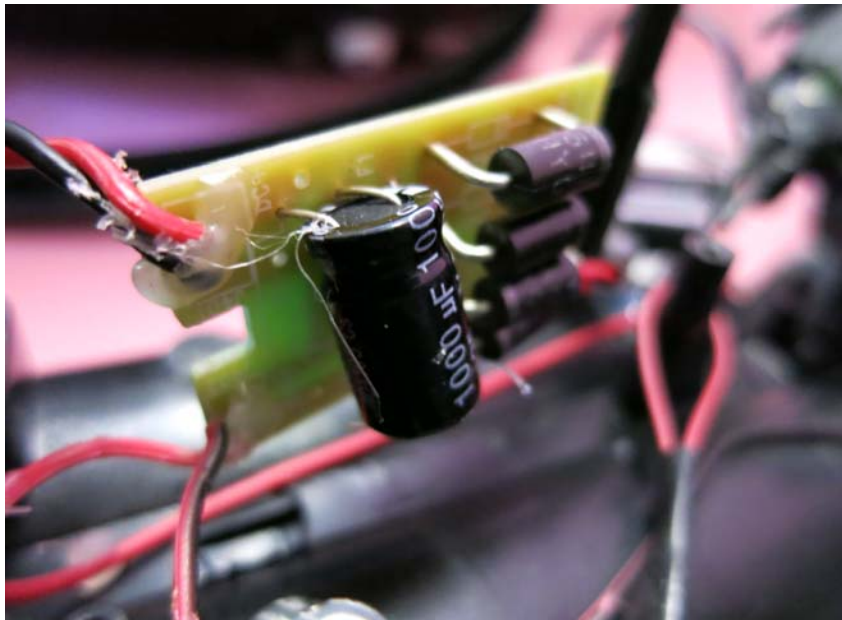

INTERTEK TESTING SERVICE

Report No.: 14030606HKG-001

Equipment Photographs

Model: MET221BT

(Internal)