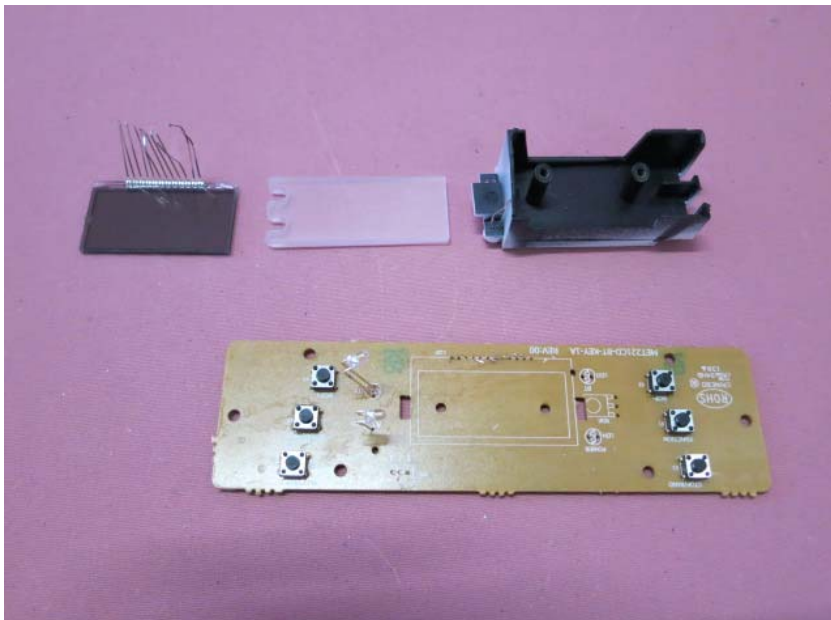

INTERTEK TESTING SERVICE

Report No.: 14030606HKG-001

Equipment Photographs

Model: MET221BT

(Internal)