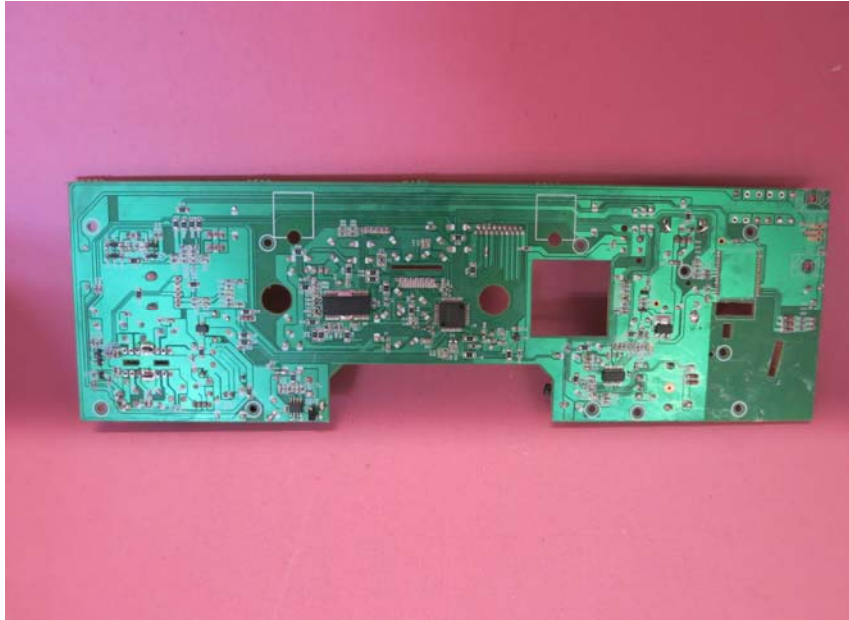

INTERTEK TESTING SERVICE

Report No.: 14030606HKG-001

Equipment Photographs

Model: MET221BT

(Internal)