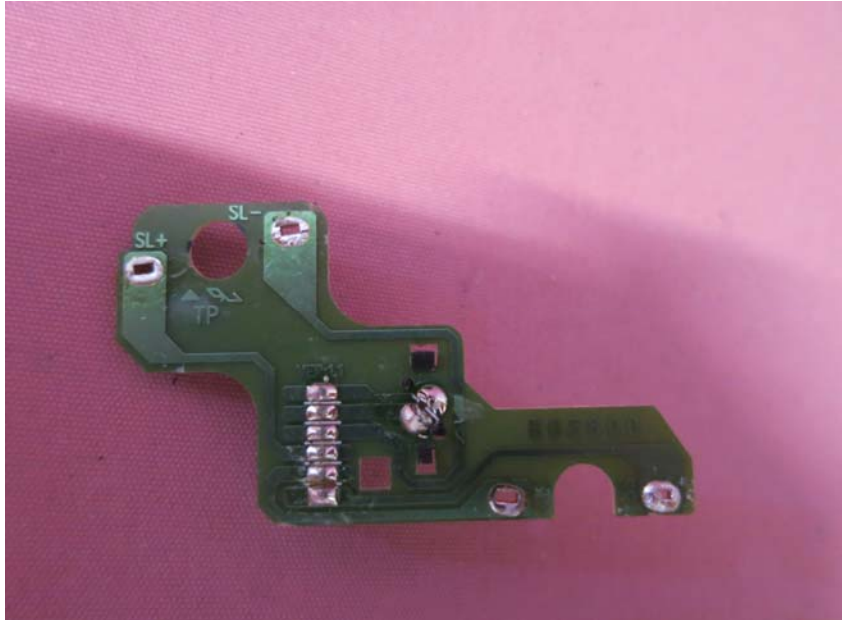

Model: MET221BT

(Internal)

INTERTEK TESTING SERVICE

Report No.: 14030606HKG-001

Equipment Photographs

Model: MET221BT

(Internal)

INTERTEK TESTING SERVICE

Report No.: 14030606HKG-001

Equipment Photographs

Model: MET221BT

(Internal)

INTERTEK TESTING SERVICE

Report No.: 14030606HKG-001

Equipment Photographs

Model: MET221BT

(Internal)

INTERTEK TESTING SERVICE

Report No.: 14030606HKG-001

Equipment Photographs

Model: MET221BT

(Internal)

INTERTEK TESTING SERVICE

Report No.: 14030606HKG-001