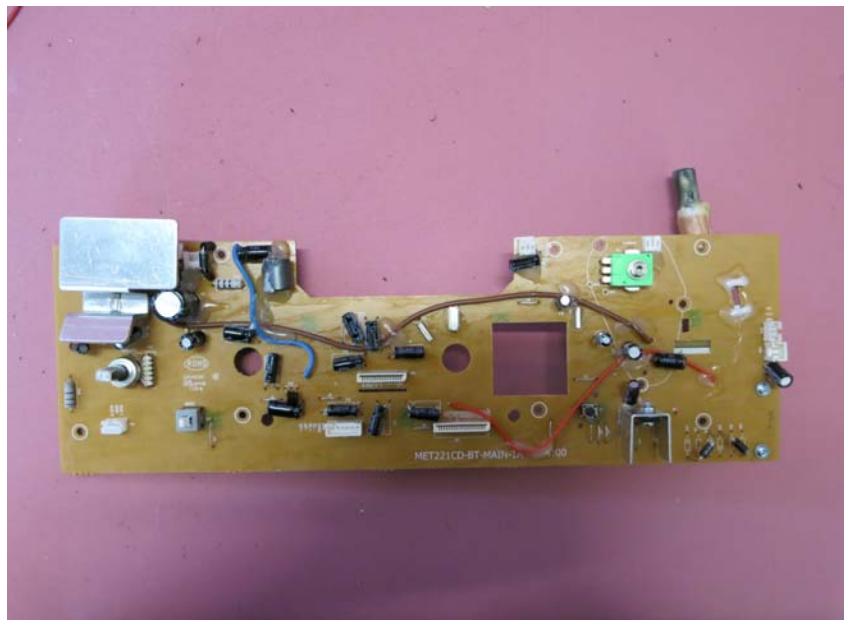

INTERTEK TESTING SERVICE

Report No.: 14030606HKG-001

Equipment Photographs

Model: MET221BT

(Internal)