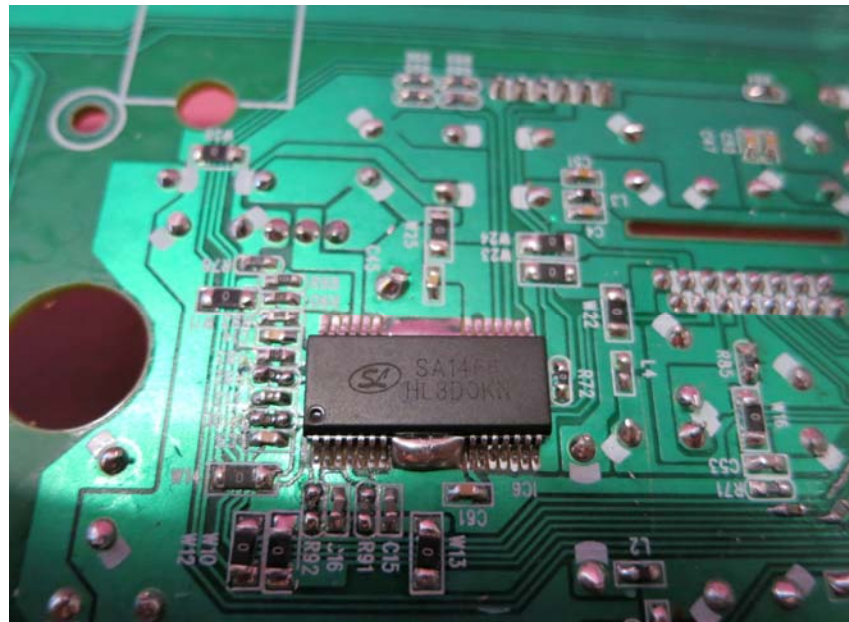

INTERTEK TESTING SERVICE

Report No.: 14030606HKG-001

Equipment Photographs

Model: MET221BT

(Internal)