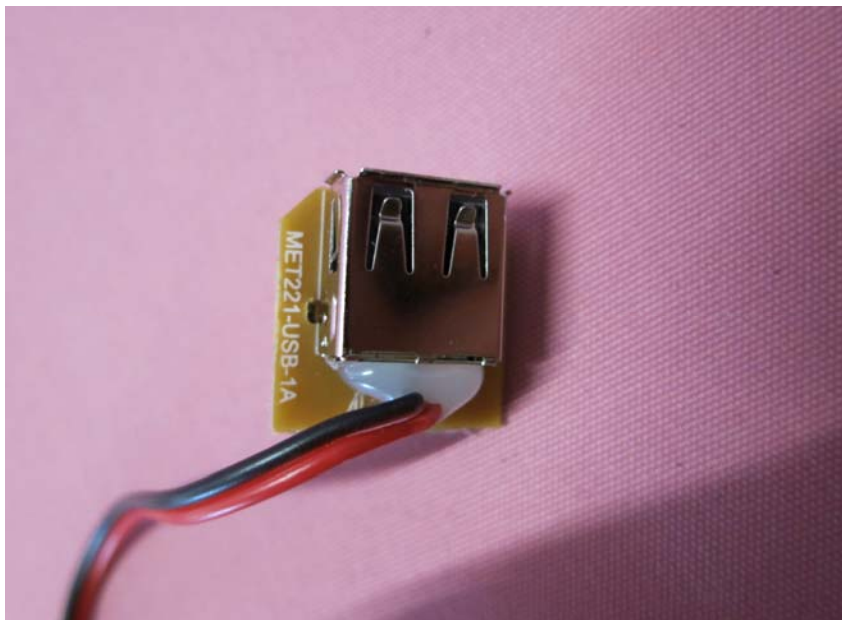

Model: MET221BT

(Internal)

INTERTEK TESTING SERVICE

Report No.: 14030606HKG-001

Equipment Photographs

Model: MET221BT

(Internal)

INTERTEK TESTING SERVICE