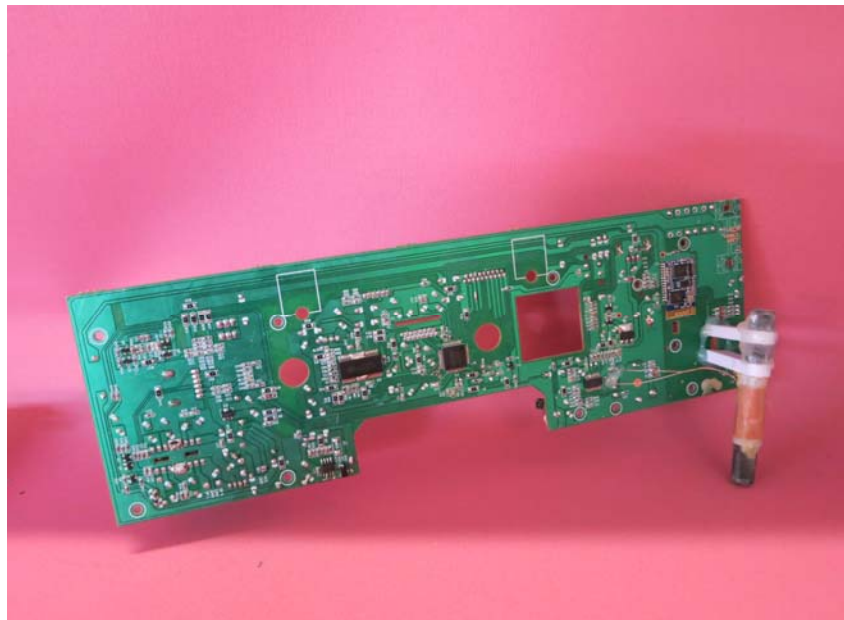

(Internal)

INTERTEK TESTING SERVICE

Report No.: 14030606HKG-001

Equipment Photographs

Model: MET221BT

(Internal)

INTERTEK TESTING SERVICE

Report No.: 14030606HKG-001