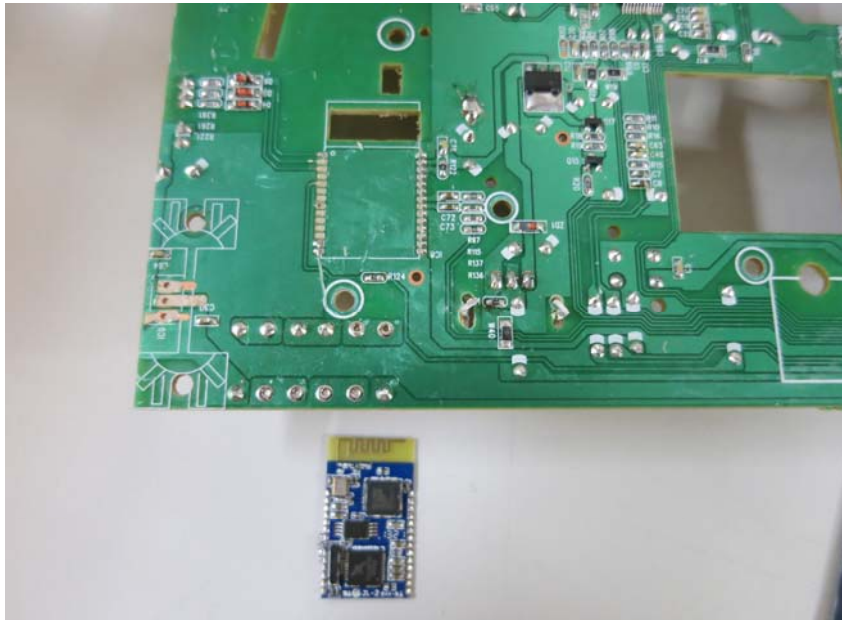

INTERTEK TESTING SERVICE

Report No.: 14030606HKG-001

Equipment Photographs

Model: MET221BT

(Internal)