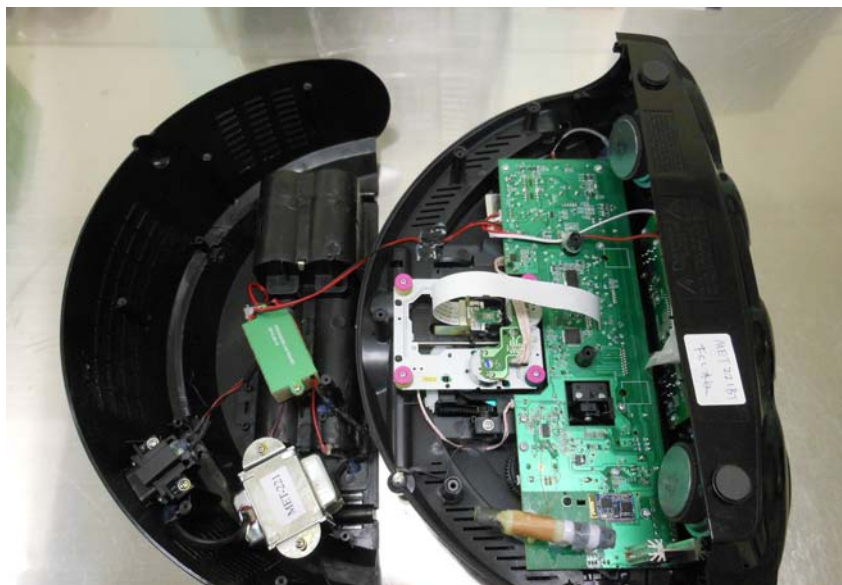

INTERTEK TESTING SERVICE

Report No.: 14030606HKG-001

Equipment Photographs

Model: MET221BT

(Internal)

INTERTEK TESTING SERVICE

Report No.: 14030606HKG-001

Equipment Photographs

Model: MET221BT

(Internal)

INTERTEK TESTING SERVICE

Report No.: 14030606HKG-001

Equipment Photographs

Model: MET221BT

(Internal)

INTERTEK TESTING SERVICE