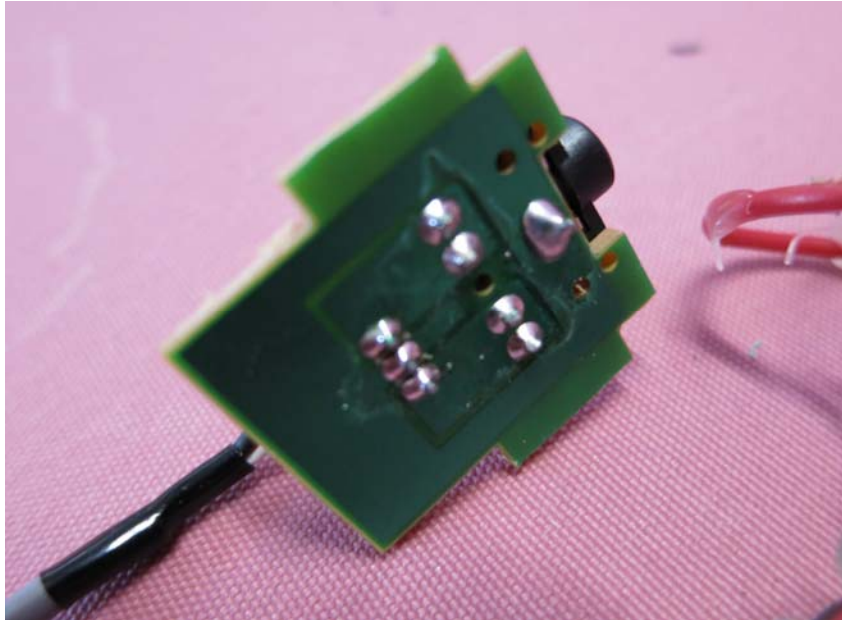

Model: MET221BT

(Internal)

INTERTEK TESTING SERVICE

Report No.: 14030606HKG-001

Equipment Photographs

Model: MET221BT

(Internal)

INTERTEK TESTING SERVICE