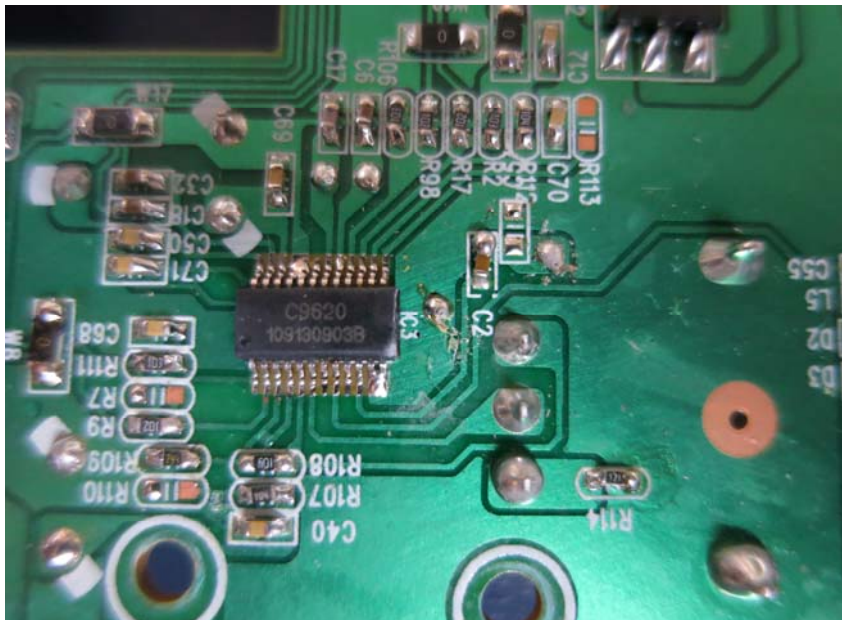

Equipment Photographs

Model: MET221BT

(Internal)

INTERTEK TESTING SERVICE

Report No.: 14030606HKG-001

Equipment Photographs

Model: MET221BT

(Internal)