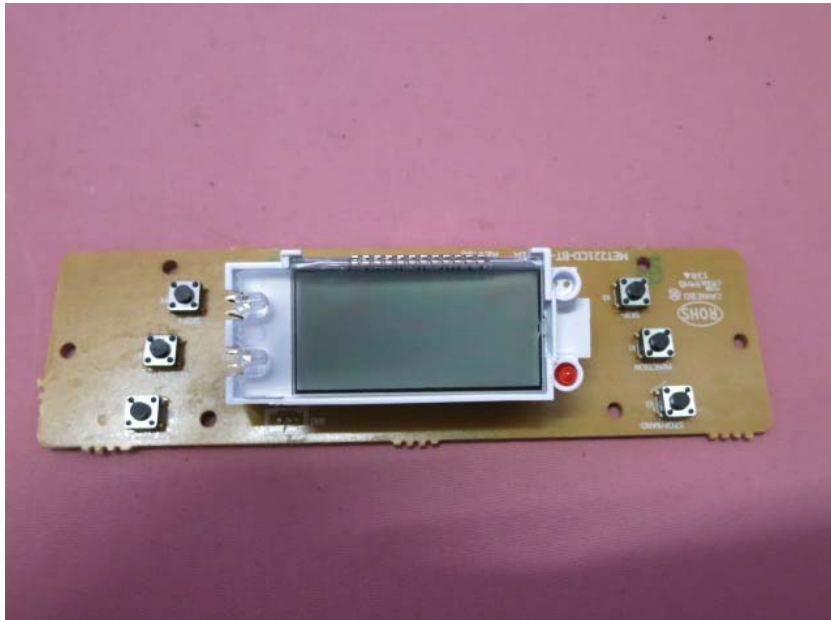

INTERTEK TESTING SERVICE

Report No.: 14030606HKG-001

Equipment Photographs

Model: MET221BT

(Internal)