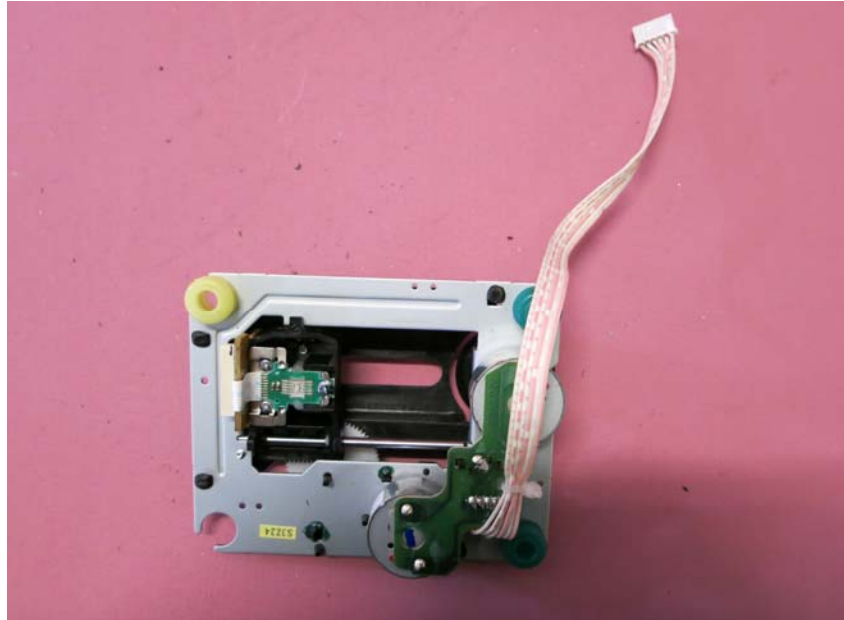

INTERTEK TESTING SERVICE

Report No.: 14030606HKG-001

Equipment Photographs

Model: MET221BT

(Internal)

INTERTEK TESTING SERVICE

Report No.: 14030606HKG-001

Equipment Photographs

Model: MET221BT

(Internal)

INTERTEK TESTING SERVICE

Report No.: 14030606HKG-001

Equipment Photographs

Model: MET221BT

(Internal)

INTERTEK TESTING SERVICE

Report No.: 14030606HKG-001

Equipment Photographs

Model: MET221BT

(Internal)

INTERTEK TESTING SERVICE

Report No.: 14030606HKG-001

Equipment Photographs

Model: MET221BT