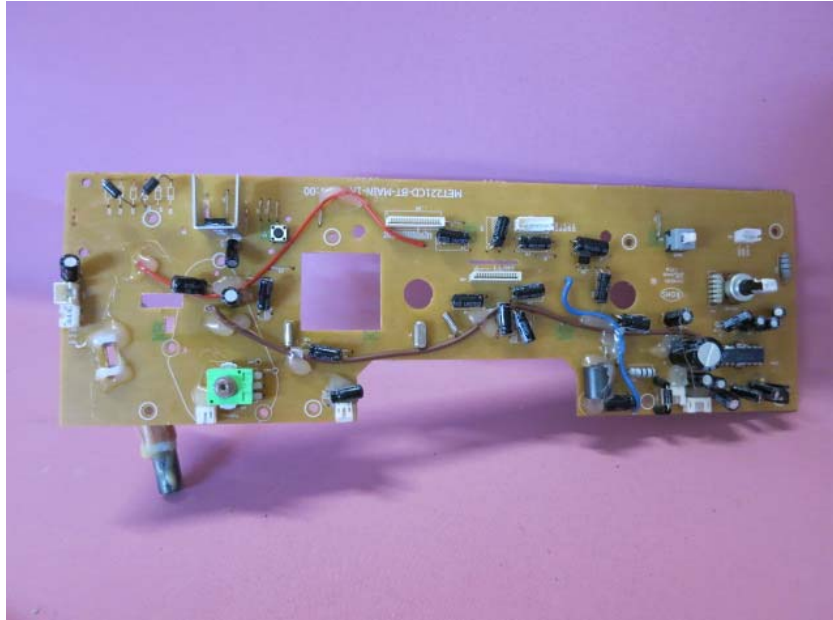

INTERTEK TESTING SERVICE

Report No.: 14030606HKG-001

Equipment Photographs

Model: MET221BT

(Internal)