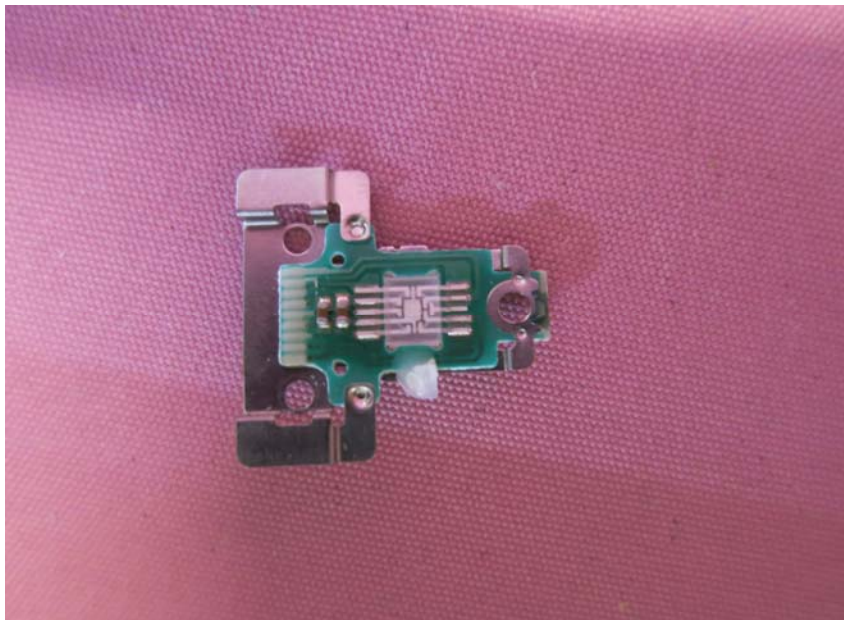

(Internal)

INTERTEK TESTING SERVICE

Report No.: 14030606HKG-001

Equipment Photographs

Model: MET221BT

(Internal)

INTERTEK TESTING SERVICE

Report No.: 14030606HKG-001