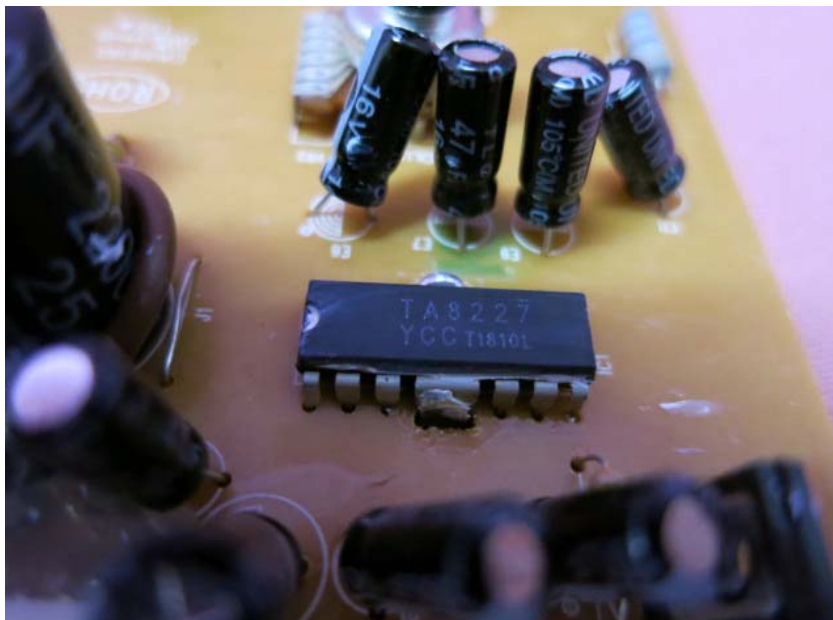

INTERTEK TESTING SERVICE

Report No.: 14030606HKG-001

Equipment Photographs

Model: MET221BT

(Internal)