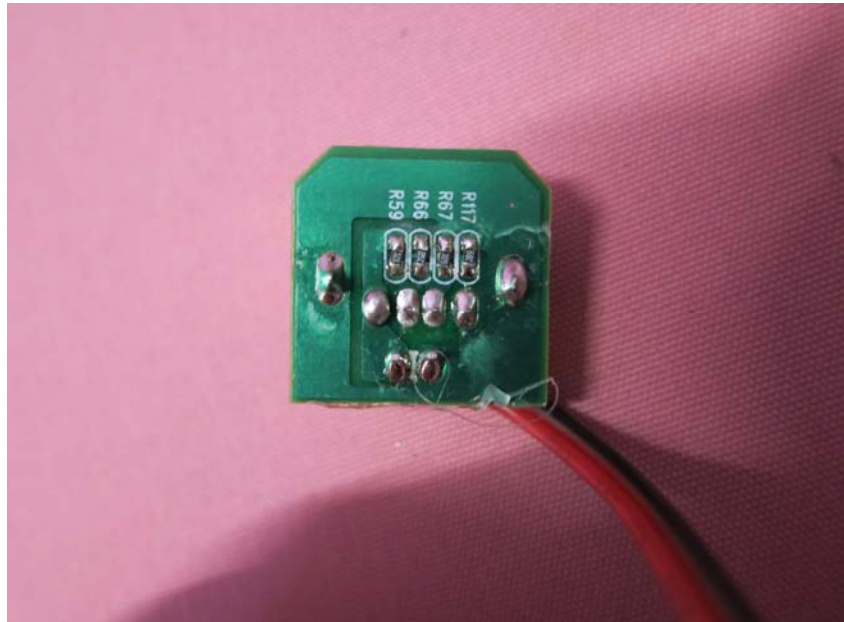

INTERTEK TESTING SERVICE

Report No.: 14030606HKG-001

Equipment Photographs

Model: MET221BT

(Internal)