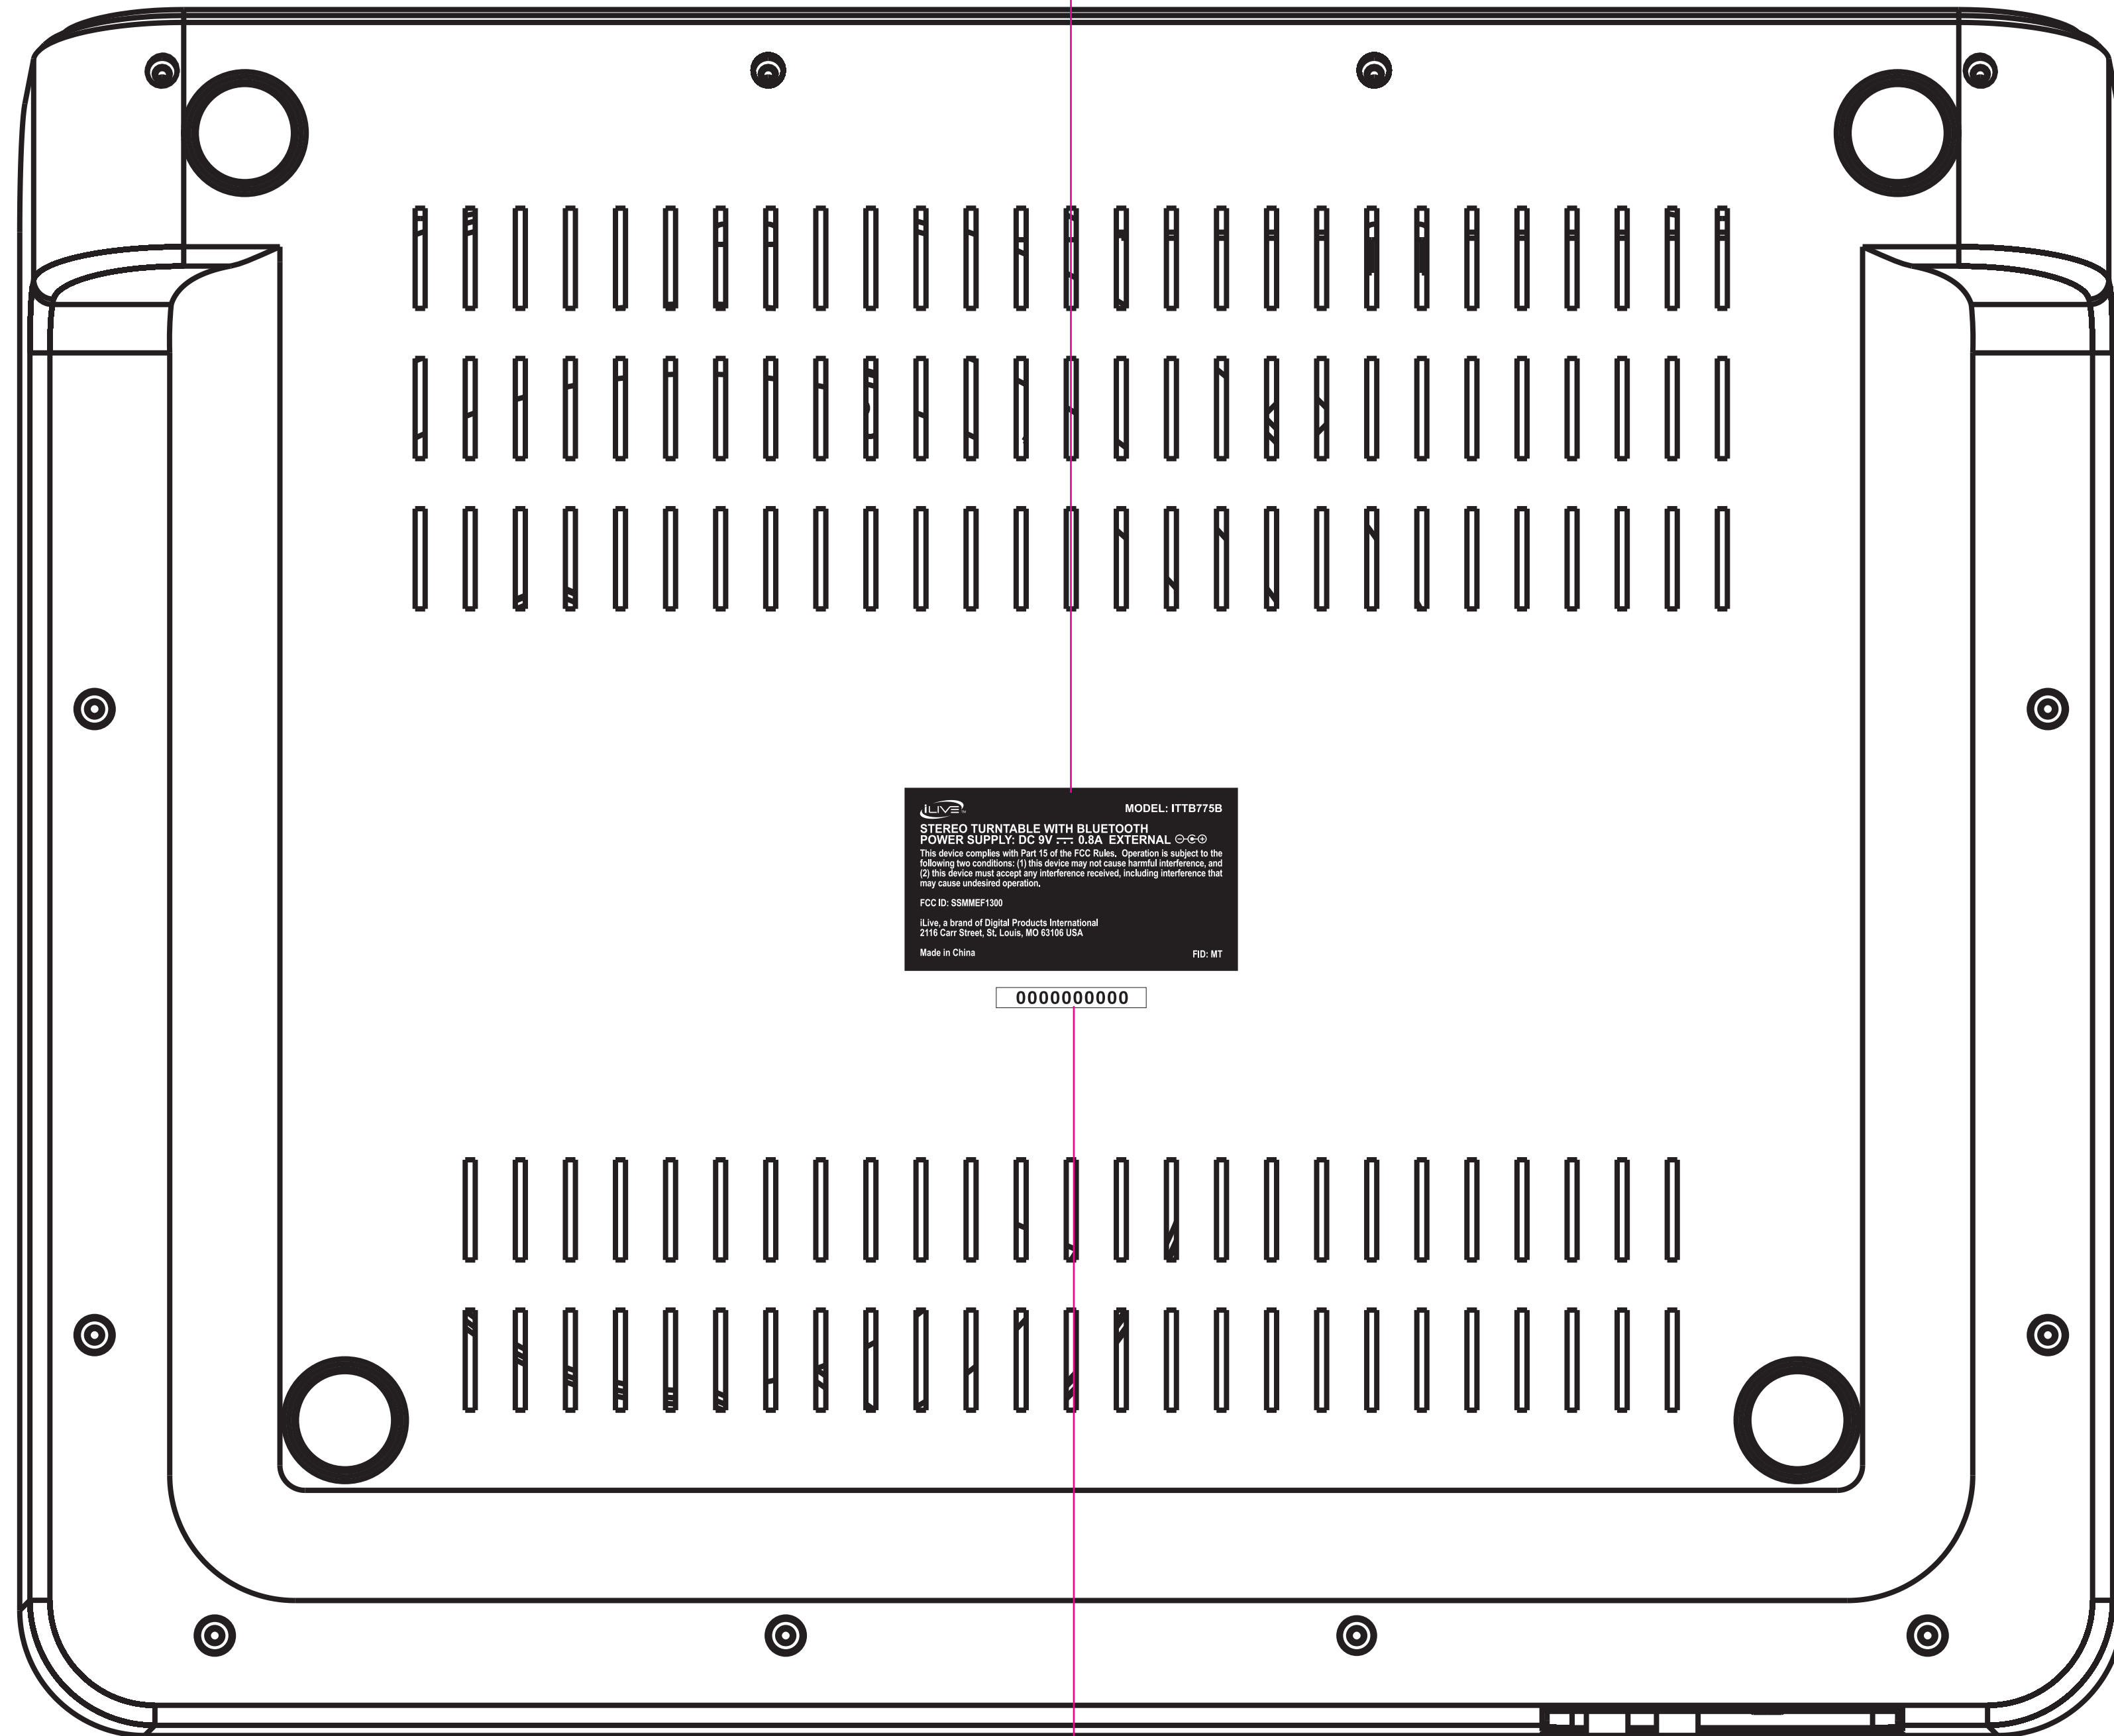

Model : ITTB775B
Factory : MET
Item : Rating label and serial number label
PO: 997535
Date : 30 JUNE 2015

Rating Label
Dimension : (W) 64.5 MM X (H) 34.5 MM
Color : Printed in black background with white wording.

0000000000

Serial Number Label Position