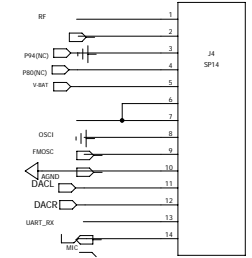

MAIN MCU

Bluetooth

Main MCU

SYS POWER/CHARGING/LED

KEY

PLAY LED