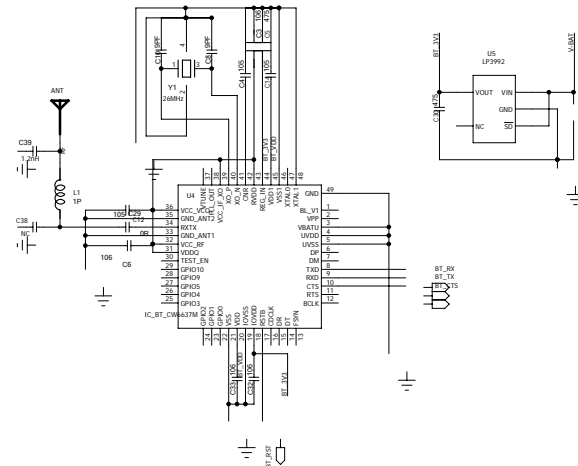

MAIN MCU

Bluetooth

Main MCU

SYS POWER/CHARGING/LED

KEY

PLAY LED