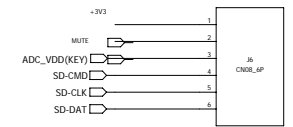

MAIN MCU

Bluetooth

Main MCU

SYS POWER/CHARGING/LED

KEY

PLAY LED