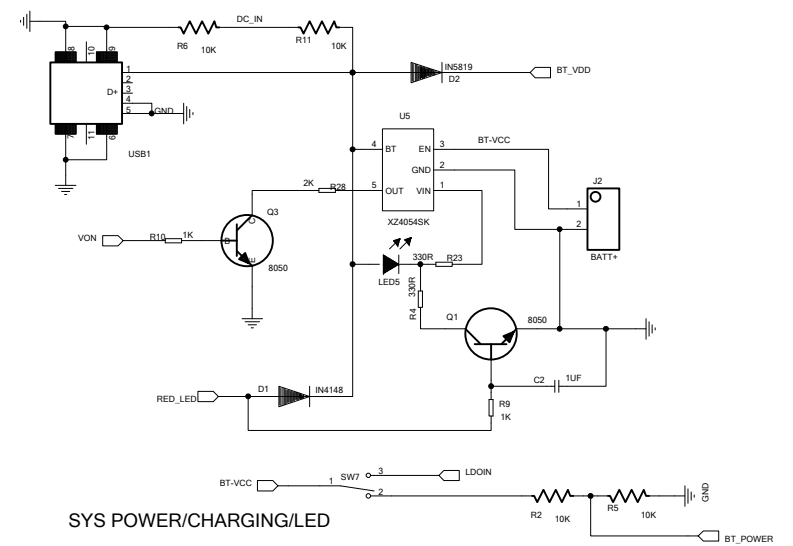

MAIN MCU

Bluetooth

Main MCU

SYS POWER/CHARGING/LED

KEY

PLAY LED