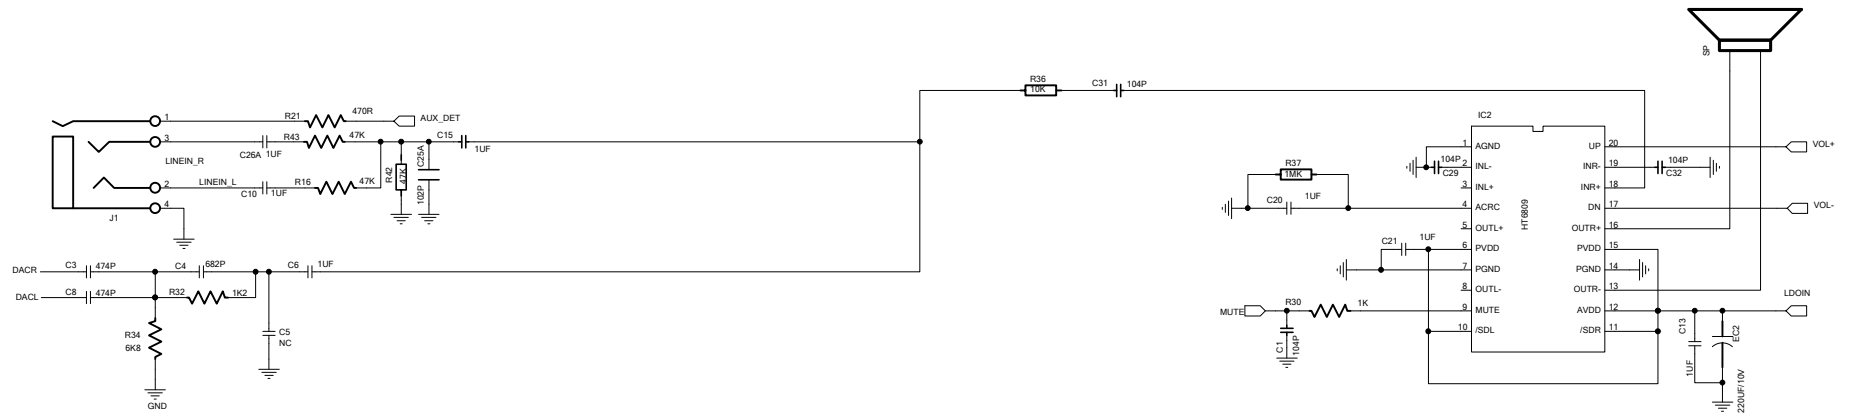

MAIN MCU

Bluetooth

Main MCU

SYS POWER/CHARGING/LED

KEY

PLAY LED