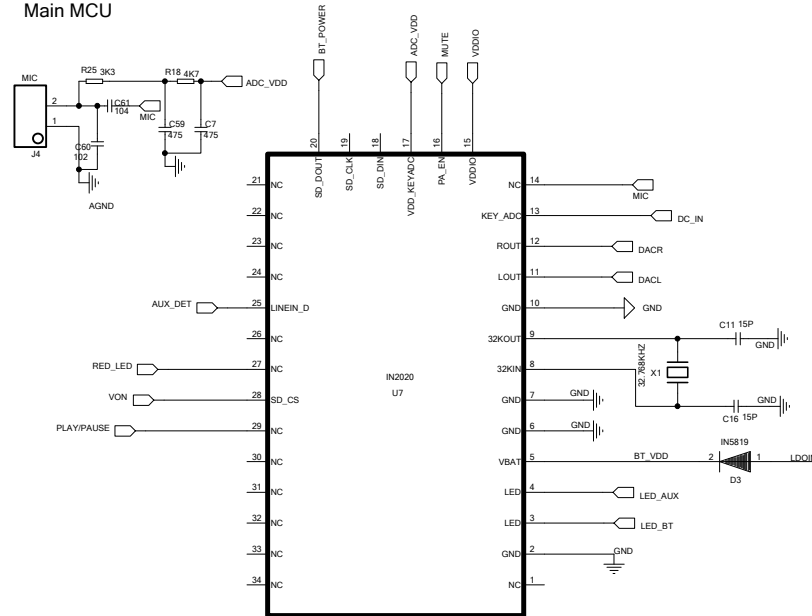

MAIN MCU

Bluetooth

Main MCU

SYS POWER/CHARGING/LED

KEY

PLAY LED