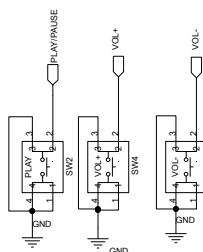

MAIN MCU

Bluetooth

Main MCU

SYS POWER/CHARGING/LED

KEY

PLAY LED