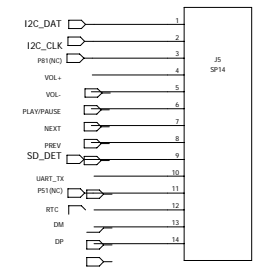

MAIN MCU

Bluetooth

Main MCU

SYS POWER/CHARGING/LED

KEY

PLAY LED