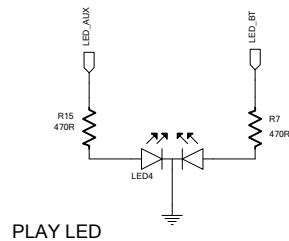

MAIN MCU

Bluetooth

Main MCU

SYS POWER/CHARGING/LED

KEY

PLAY LED