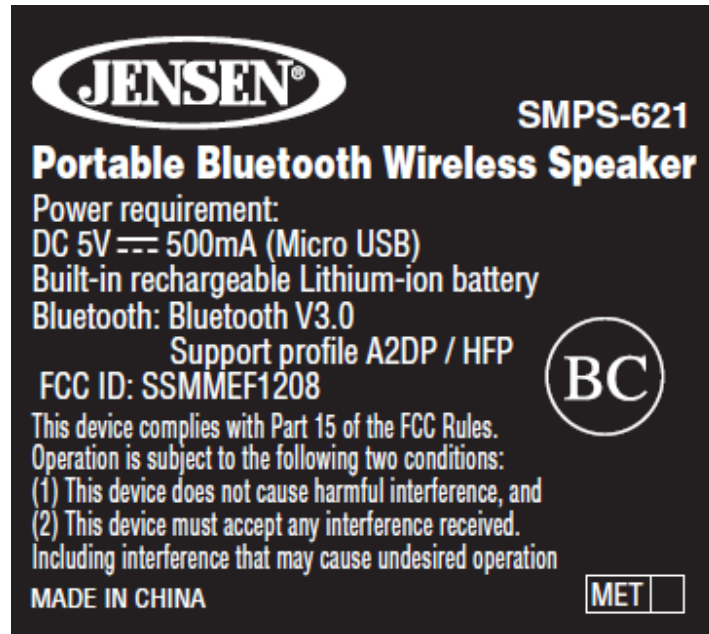

## EXHIBIT A - FCC ID LABELING AND LOCATION

---

### FCC ID Label

### FCC ID Label Location

The label shown shall be permanently affixed at a conspicuous location on the device and be readily visible to the user at the time purchase (Labeling requirements per 2.925)