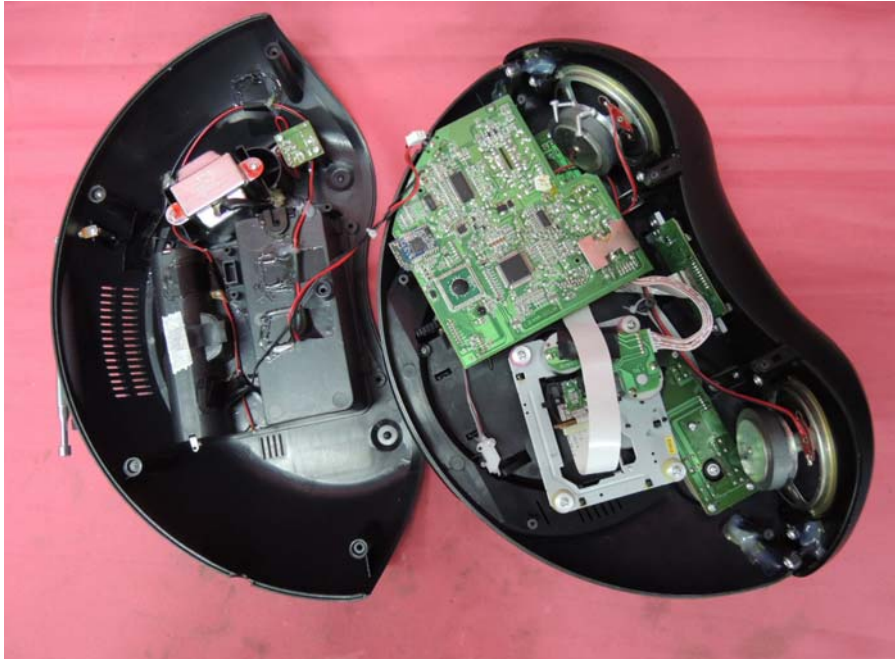

INTERTEK TESTING SERVICE

Report No.: 13031380HKG-001

Equipment Photographs

Model: IBC233B

(Internal)

INTERTEK TESTING SERVICE

Report No.: 13031380HKG-001

Equipment Photographs

Model: IBC233B

(Internal)

INTERTEK TESTING SERVICE

Report No.: 13031380HKG-001

Equipment Photographs

Model: IBC233B

(Internal)

INTERTEK TESTING SERVICE

Report No.: 13031380HKG-001

Equipment Photographs

Model: IBC233B

(Internal)

INTERTEK TESTING SERVICE

Report No.: 13031380HKG-001

Equipment Photographs

Model: IBC233B