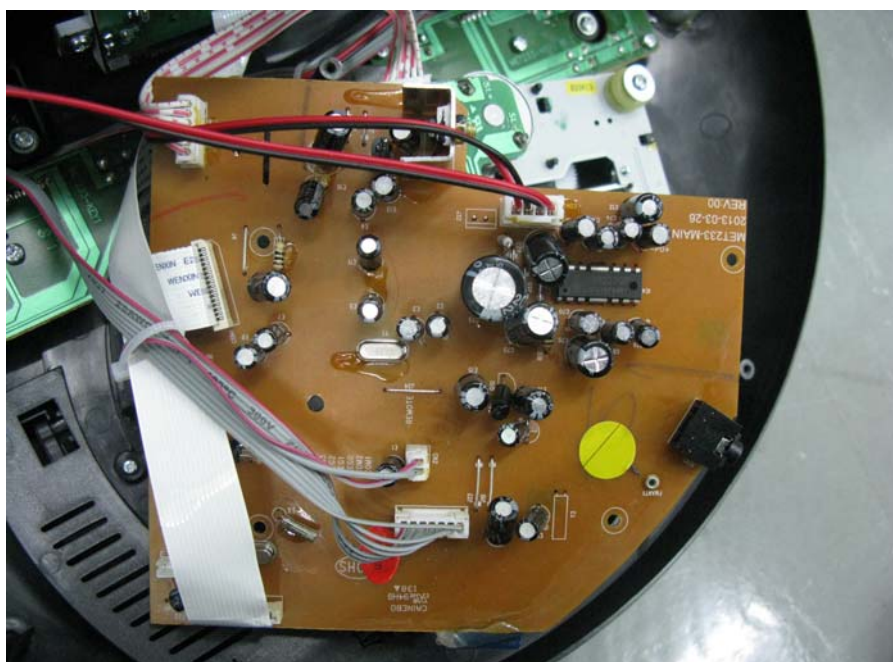

Equipment Photographs

Model: IBC233B

(Internal)

INTERTEK TESTING SERVICE

Report No.: 13031380HKG-001

Equipment Photographs

Model: IBC233B

(Internal)