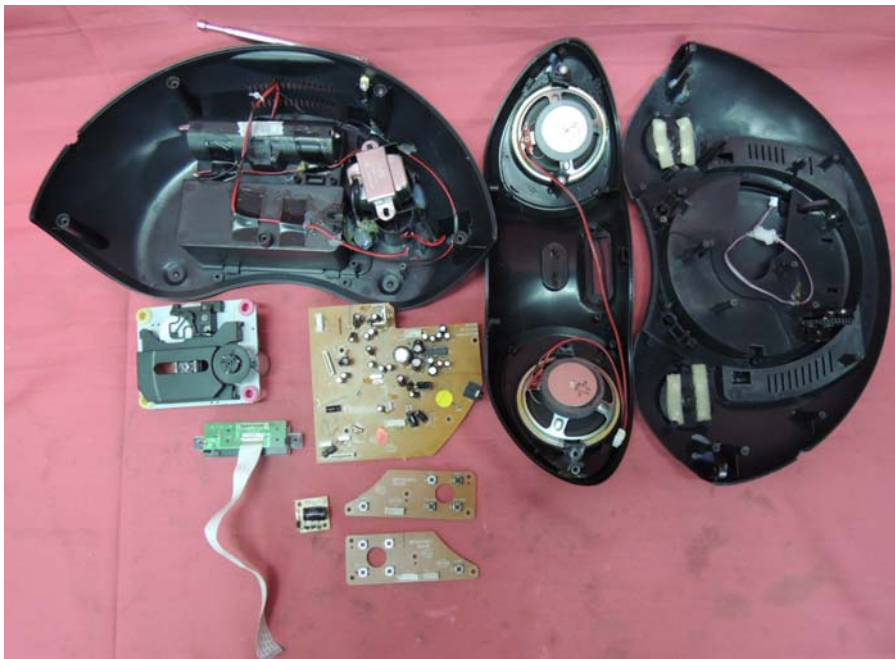

INTERTEK TESTING SERVICE

Report No.: 13031380HKG-001

Equipment Photographs

Model: IBC233B

(Internal)

INTERTEK TESTING SERVICE

Report No.: 13031380HKG-001

Equipment Photographs

Model: IBC233B

(Internal)

INTERTEK TESTING SERVICE

Report No.: 13031380HKG-001

Equipment Photographs

Model: IBC233B

(Internal)

INTERTEK TESTING SERVICE

Report No.: 13031380HKG-001

Equipment Photographs

Model: IBC233B

(Internal)

INTERTEK TESTING SERVICE

Report No.: 13031380HKG-001

Equipment Photographs

Model: IBC233B

(Internal)

INTERTEK TESTING SERVICE

Report No.: 13031380HKG-001

Equipment Photographs

Model: IBC233B

(Internal)

INTERTEK TESTING SERVICE

Report No.: 13031380HKG-001