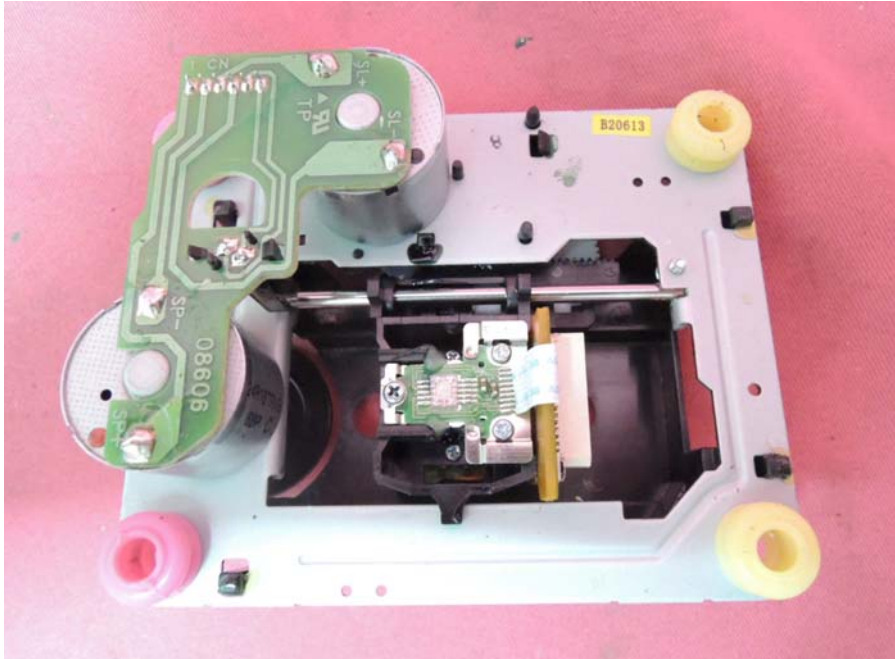

INTERTEK TESTING SERVICE

Report No.: 13031380HKG-001

Equipment Photographs

Model: IBC233B

(Internal)

INTERTEK TESTING SERVICE

Report No.: 13031380HKG-001

Equipment Photographs

Model: IBC233B

(Internal)

INTERTEK TESTING SERVICE

Report No.: 13031380HKG-001

Equipment Photographs

Model: IBC233B

(Internal)

INTERTEK TESTING SERVICE

Report No.: 13031380HKG-001

Equipment Photographs

Model: IBC233B

(Internal)

INTERTEK TESTING SERVICE

Report No.: 13031380HKG-001

Equipment Photographs

Model: IBC233B

(Internal)

INTERTEK TESTING SERVICE

Report No.: 13031380HKG-001

Equipment Photographs

Model: IBC233B

(Internal)

INTERTEK TESTING SERVICE

Report No.: 13031380HKG-001