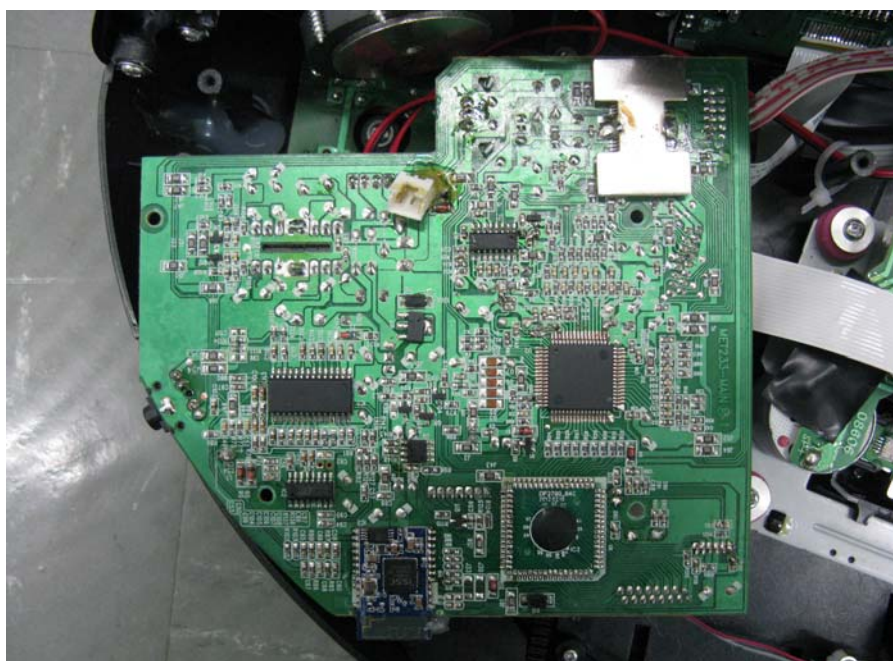

INTERTEK TESTING SERVICE

Report No.: 13031380HKG-001

Equipment Photographs

Model: IBC233B

(Internal)