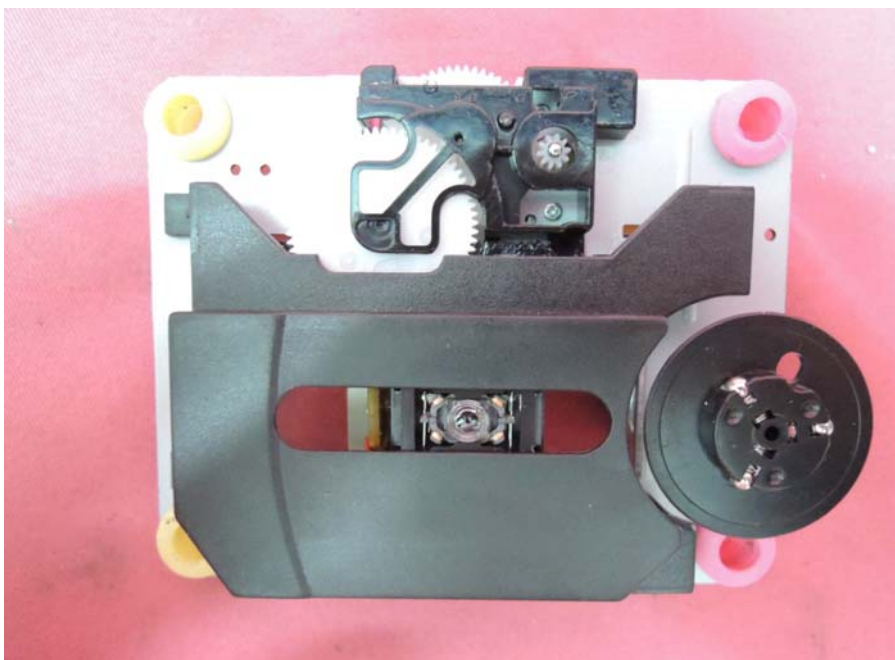

INTERTEK TESTING SERVICE

Report No.: 13031380HKG-001

Equipment Photographs

Model: IBC233B

(Internal)

INTERTEK TESTING SERVICE

Report No.: 13031380HKG-001

Equipment Photographs

Model: IBC233B

(Internal)

INTERTEK TESTING SERVICE

Report No.: 13031380HKG-001

Equipment Photographs

Model: IBC233B

(Internal)

INTERTEK TESTING SERVICE

Report No.: 13031380HKG-001

Equipment Photographs

Model: IBC233B

(Internal)

INTERTEK TESTING SERVICE

Report No.: 13031380HKG-001

Equipment Photographs

Model: IBC233B

(Internal)

INTERTEK TESTING SERVICE

Report No.: 13031380HKG-001

Equipment Photographs

Model: IBC233B

(Internal)

INTERTEK TESTING SERVICE

Report No.: 13031380HKG-001