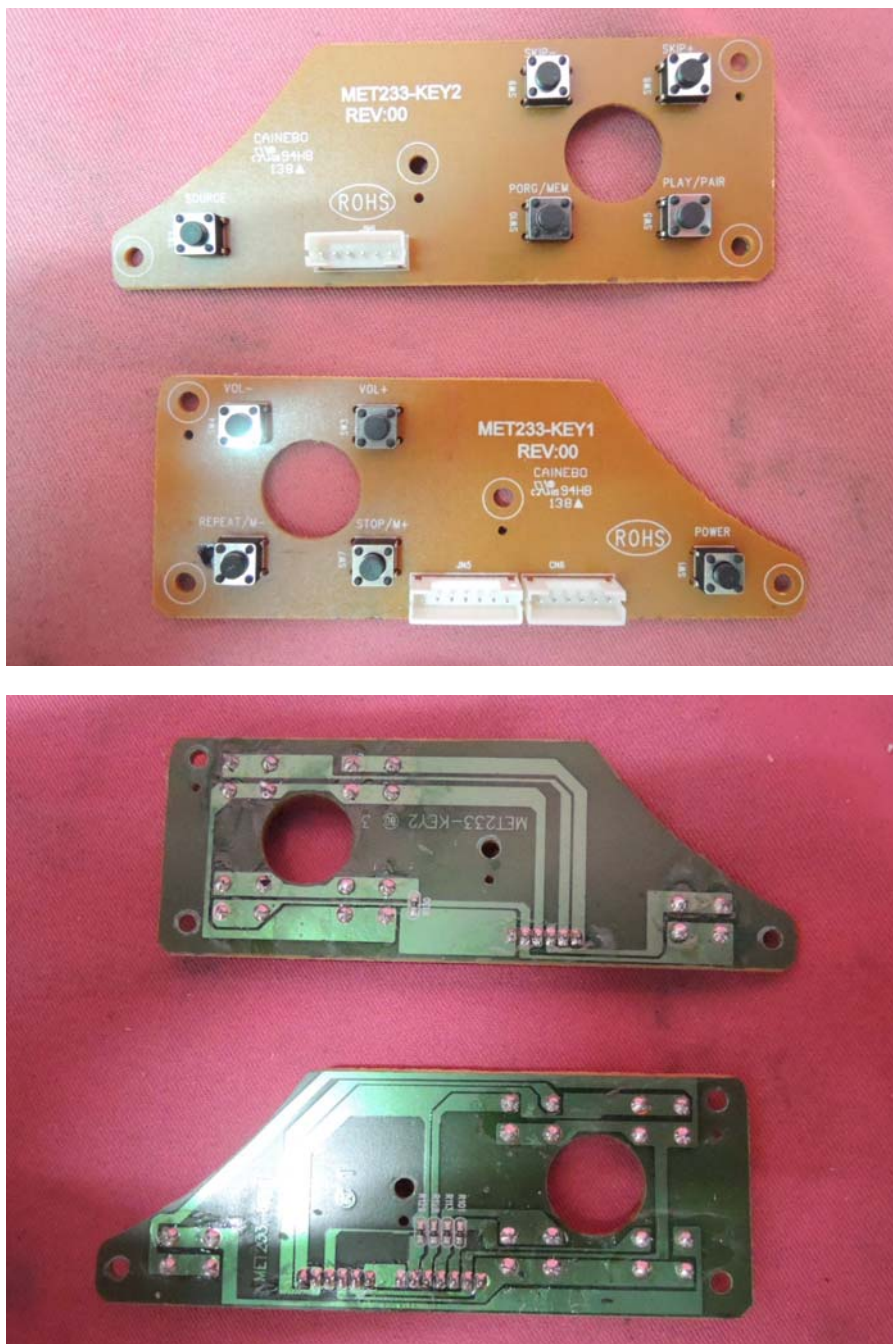

INTERTEK TESTING SERVICE

Report No.: 13031380HKG-001

Equipment Photographs

Model: IBC233B

(Internal)

INTERTEK TESTING SERVICE

Report No.: 13031380HKG-001

Equipment Photographs

Model: IBC233B

(Internal)

INTERTEK TESTING SERVICE

Report No.: 13031380HKG-001

Equipment Photographs

Model: IBC233B

(Internal)

INTERTEK TESTING SERVICE

Report No.: 13031380HKG-001

Equipment Photographs

Model: IBC233B

(Internal)

INTERTEK TESTING SERVICE

Report No.: 13031380HKG-001

Equipment Photographs

Model: IBC233B

(Internal)

INTERTEK TESTING SERVICE

Report No.: 13031380HKG-001

Equipment Photographs

Model: IBC233B

(Internal)

INTERTEK TESTING SERVICE

Report No.: 13031380HKG-001