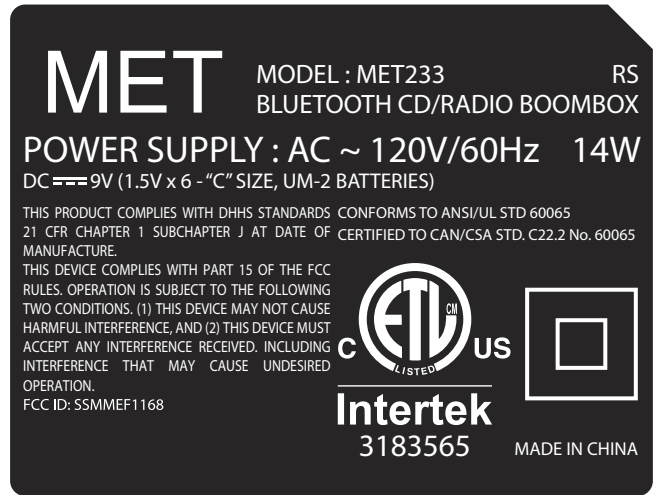

Label Location

Scale 2 : 1

Scale 1 : 1

Model : IBC233B MET
 Title : Rating + FCC + DHHS + ETL label (For RoHs)
 Color : Black label with White wordings
 Size : 42.5 mm(L) x 32.5mm(H)
 Date : Jan 25, 2013

Scale 2 : 1

Scale 1 : 1

Model : IBC233B MET

Title : Rating + FCC + DHHS + ETL label (For RoHs)

Color : Black label with White wordings

Size : 42.5 mm(L) x 32.5mm(H)

Date : Jan 25, 2013