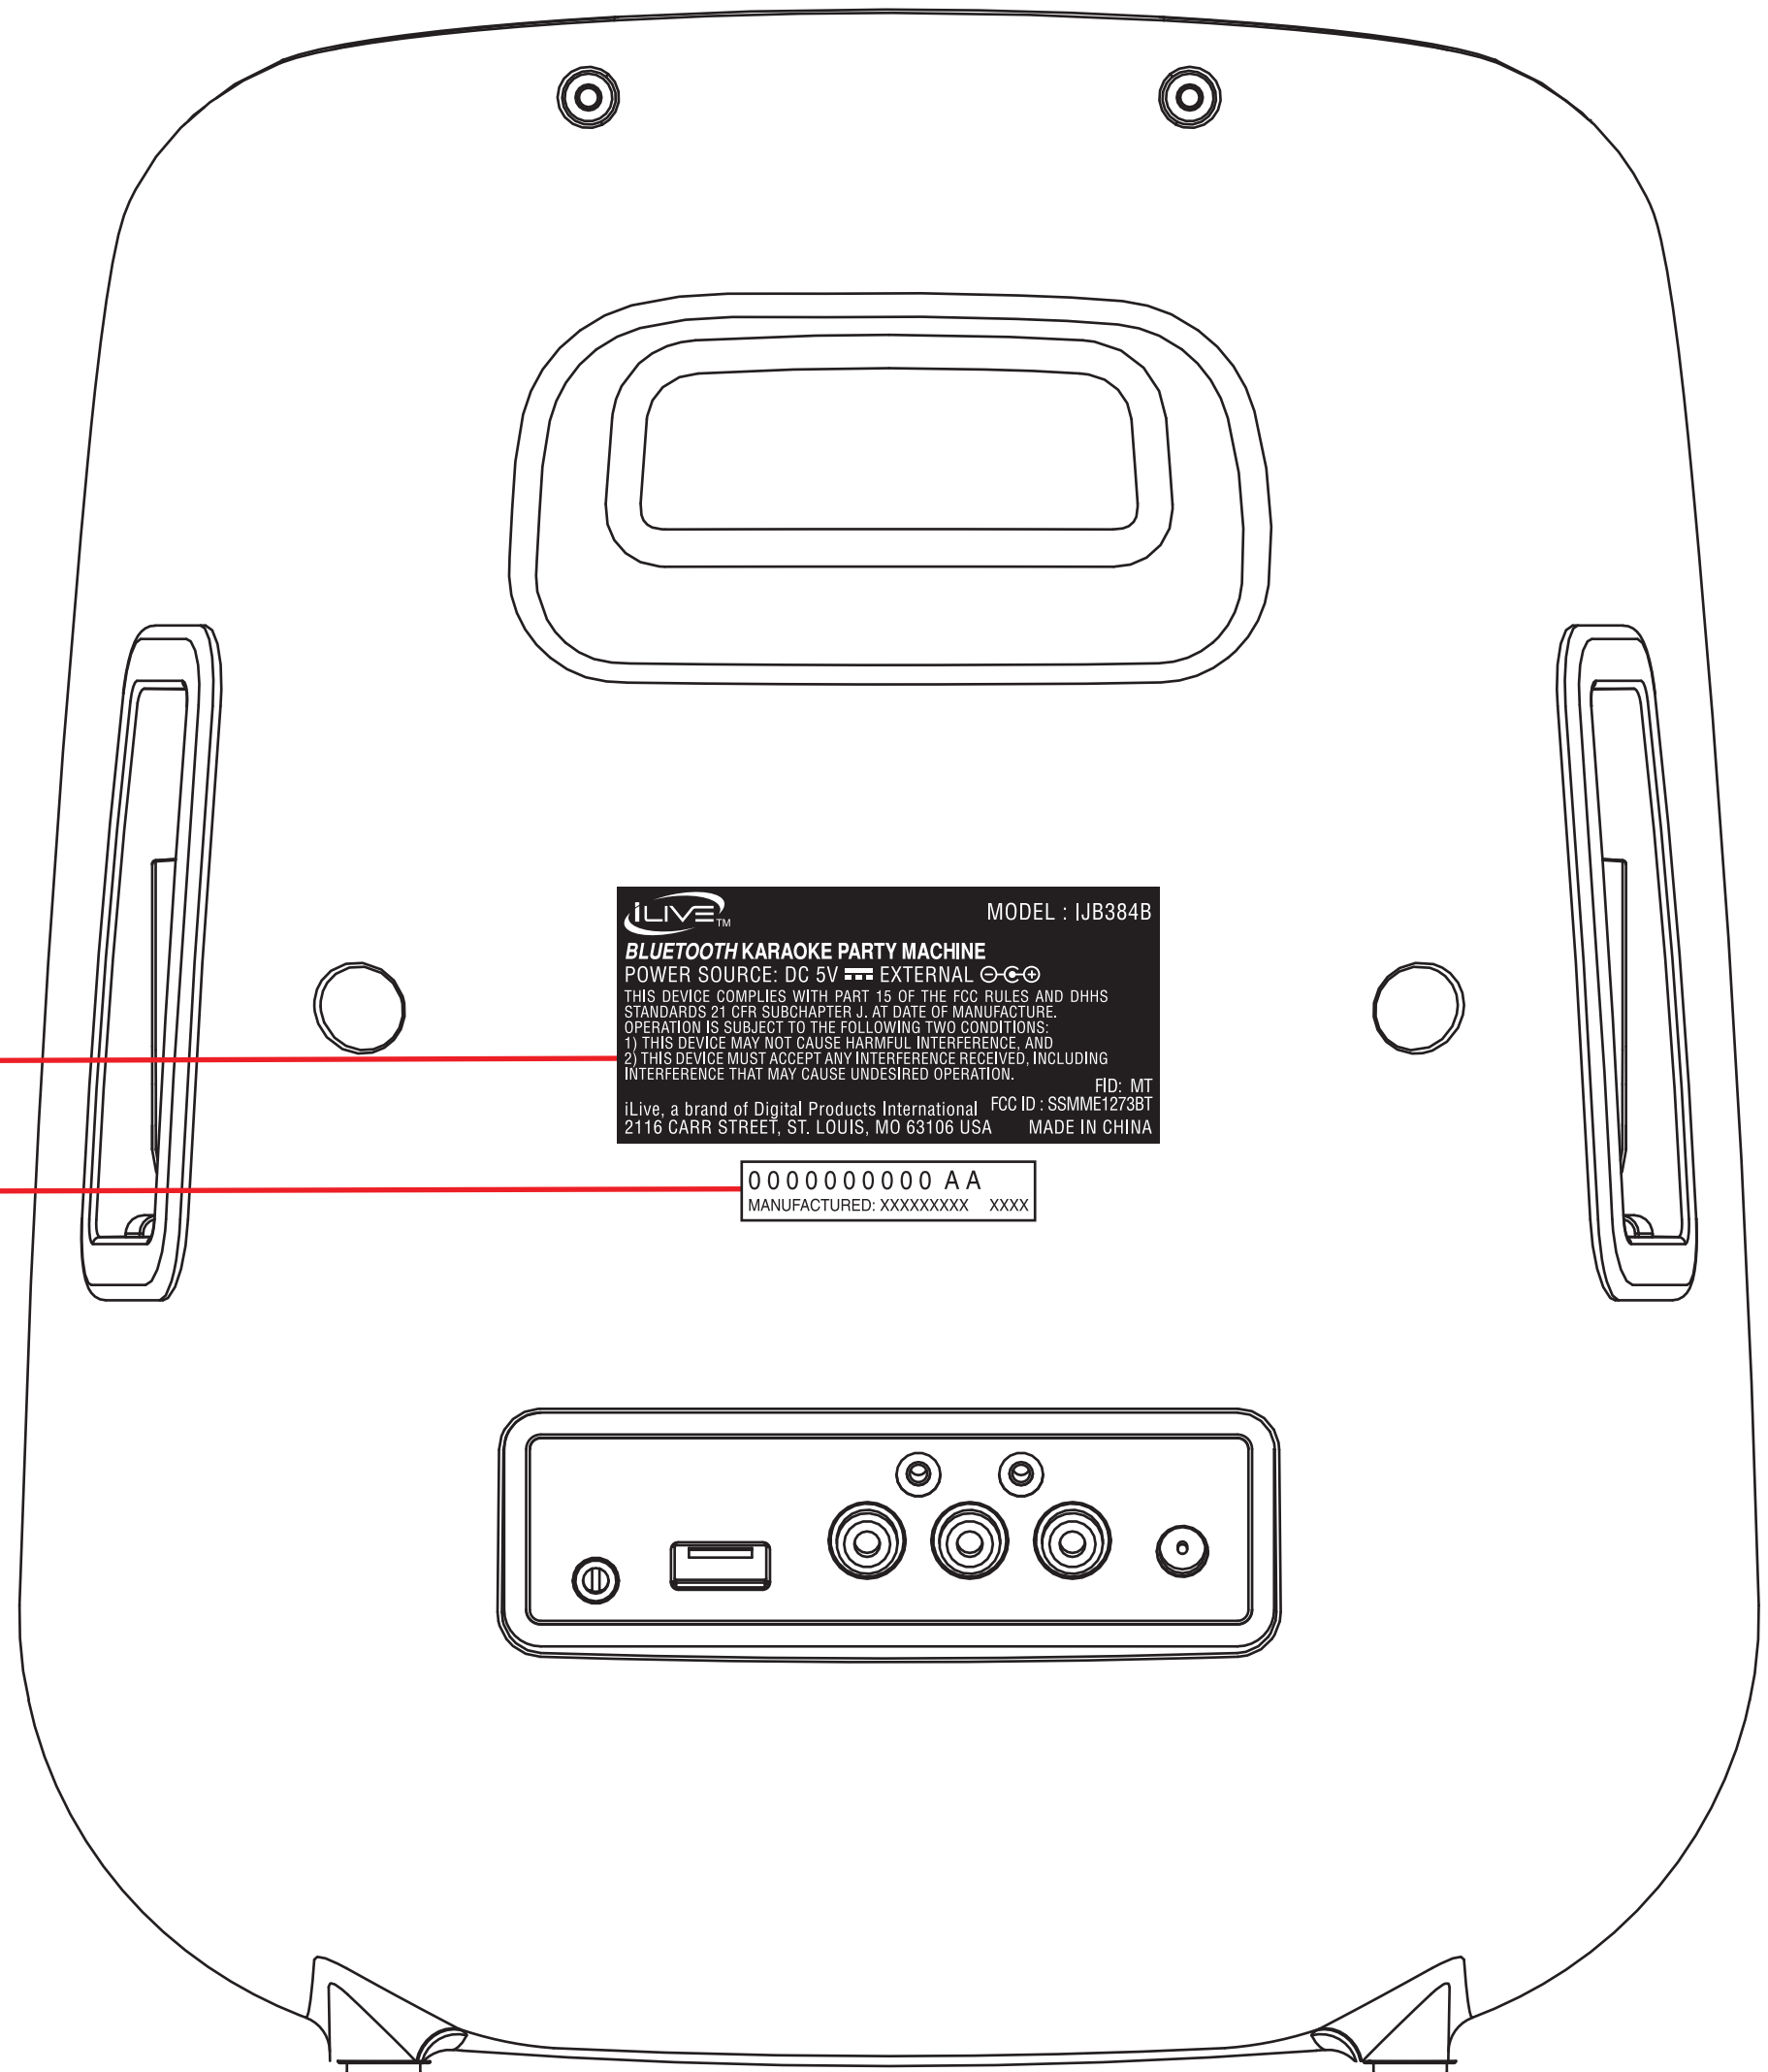

Brand : iLive

Model no. : IJB384B

Item : Rating Label and Serial number label

Color : Black label with white wordings

Size : 74 x 35mm

Location : Stick on the back of unit as below

Date : JULY 7, 14

Rating Label Position

SERIAL # / MANUFACTURED CODE LABEL

iLIVE™ MODEL : IJB384B
BLUETOOTH KARAOKE PARTY MACHINE
POWER SOURCE: DC 5V  EXTERNAL 
THIS DEVICE COMPLIES WITH PART 15 OF THE FCC RULES AND DHHS STANDARDS 21 CFR SUBCHAPTER J. AT DATE OF MANUFACTURE. OPERATION IS SUBJECT TO THE FOLLOWING TWO CONDITIONS:
1) THIS DEVICE MAY NOT CAUSE HARMFUL INTERFERENCE, AND
2) THIS DEVICE MUST ACCEPT ANY INTERFERENCE RECEIVED, INCLUDING INTERFERENCE THAT MAY CAUSE UNDESIRE OPERATION.
FID: MT
iLive, a brand of Digital Products International FCC ID : SSMME1273BT
2116 CARR STREET, ST. LOUIS, MO 63106 USA MADE IN CHINA