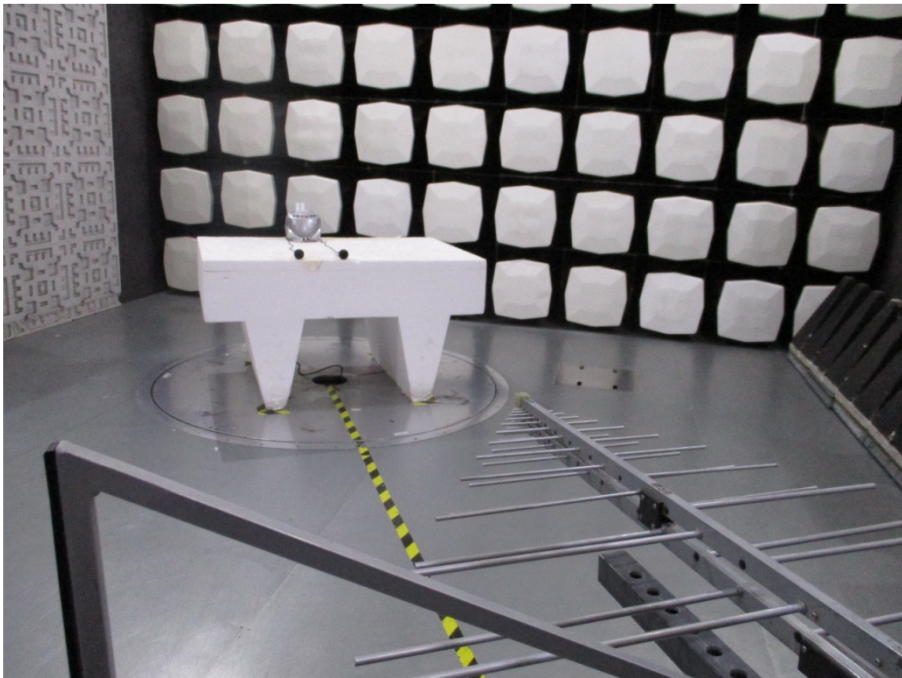

# 1 Photographs - EUT Test Setup

Test Model No.: GQ263

## 1.1 Conducted Emission

## 1.2 Radiated Emission