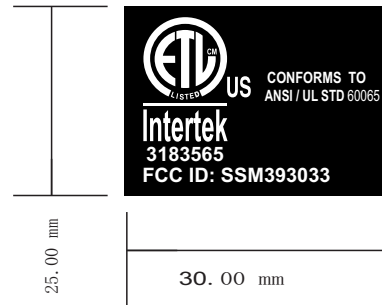

Label / rating location

13 Sep.2013

Label location 13 Sep2013

Rating artwork

ETL / FCC-ID artwork

ME2513E00001

Date code

ME2513E00001

Rating location

ETL / FCC ID location