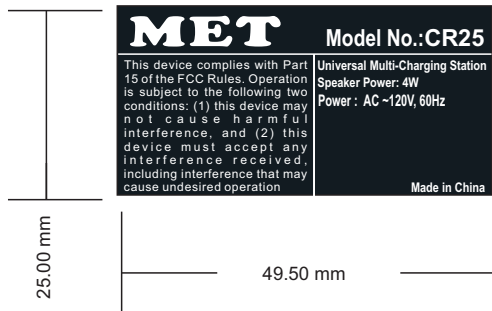

Label / rating location

13 Sep.2013

Label location 13 Sep2013

Rating artwork

ETL / FCC-ID artwork

ME2513E00001

Date code

ME2513E00001

Rating location

ETL / FCC ID location