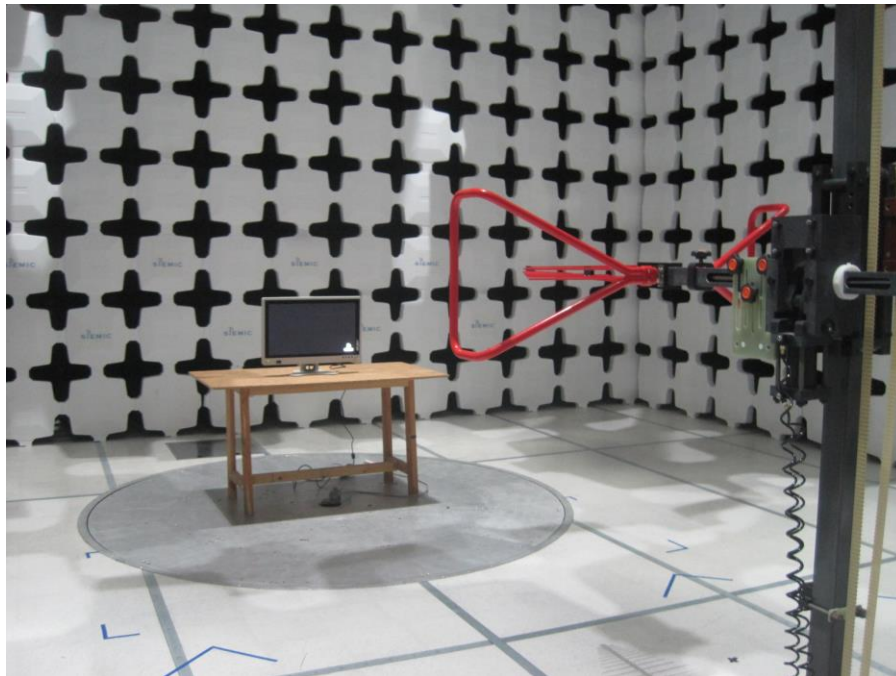

Test Setup Photo

Conducted emissions Test Setup - Front view

Conducted emissions Test Setup - Back view

Radiated emissions below 1 GHz setup (Receiver module) - Front view

Radiated emissions below 1 GHz setup (Receiver module) - Back view

Radiated emissions above than 1 GHz setup (Receiver module) - Front view

Radiated emissions above than 1 GHz setup (Receiver module) - Back view

Radiated emissions below 1 GHz setup (With host: wireless LED display) - Front view

Radiated emissions below 1 GHz setup (With host: wireless LED display) - Back view

Radiated emissions above than 1 GHz setup (With host: wireless LED display) - Front view

Radiated emissions above than 1 GHz setup (With host: wireless LED display) - Back view