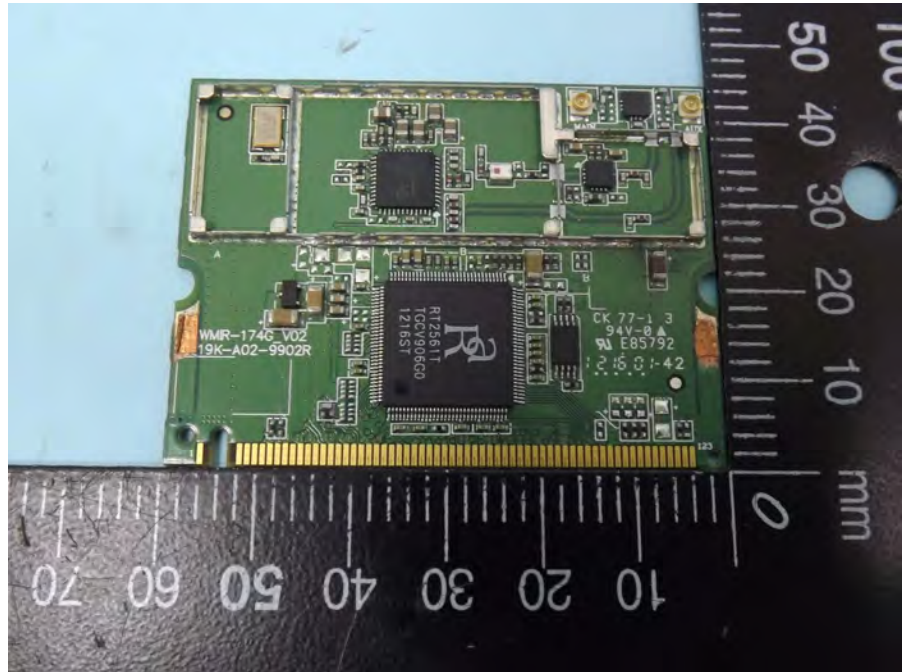

Model No. JetPort 5804

Model No. JetPort 5804i

WiFi Module