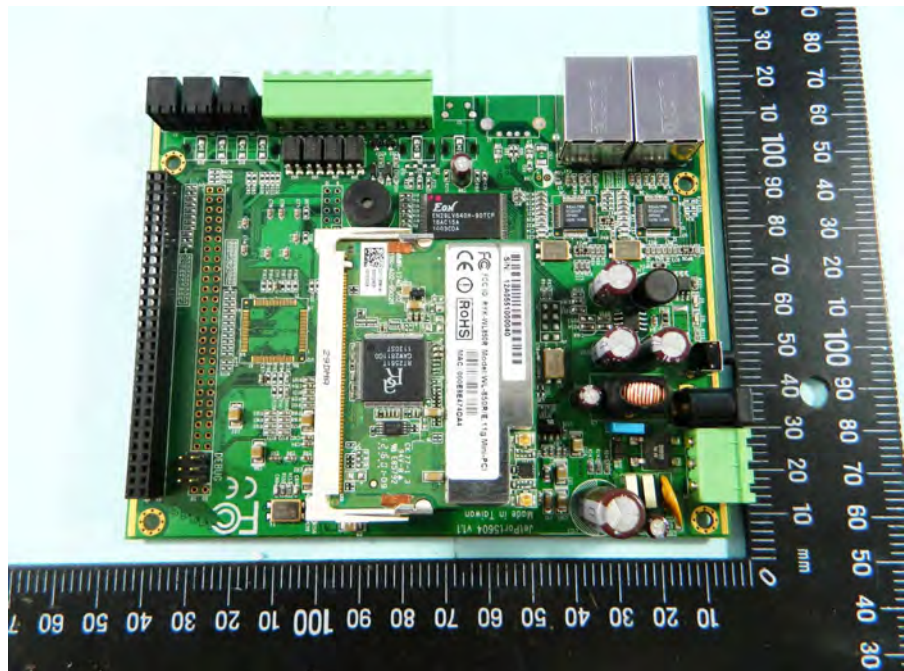

Model No. JetPort 5804

Model No. JetPort 5804i

WiFi Module