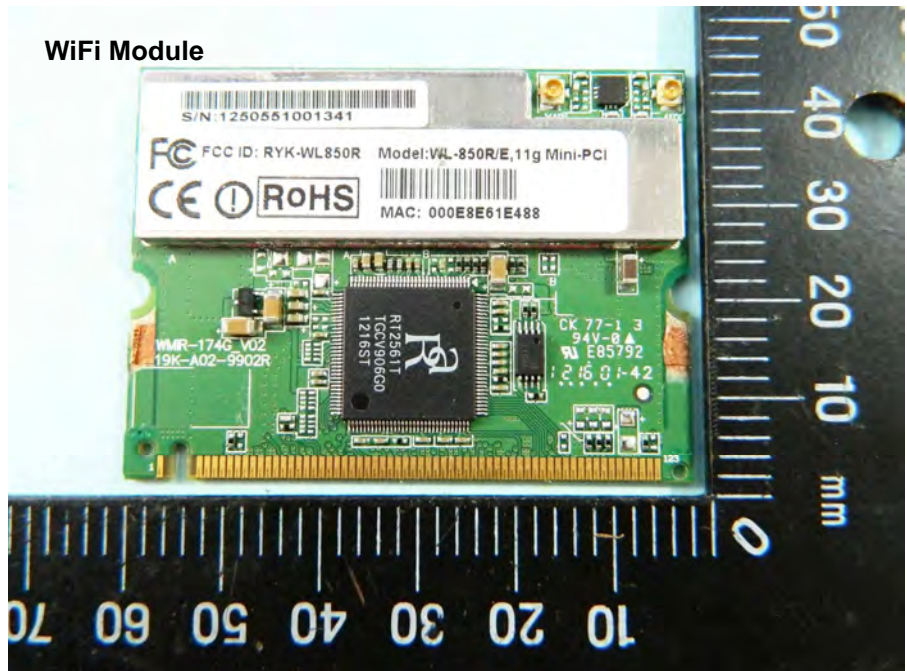

Model No. JetPort 5804

Model No. JetPort 5804i

WiFi Module