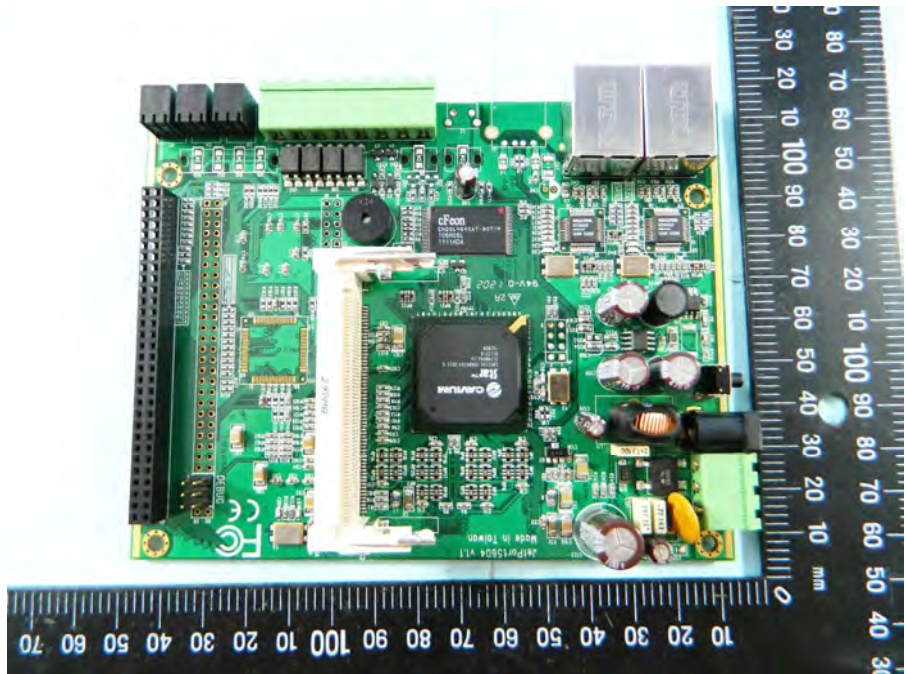

Model No. JetPort 5804

Model No. JetPort 5804i

WiFi Module