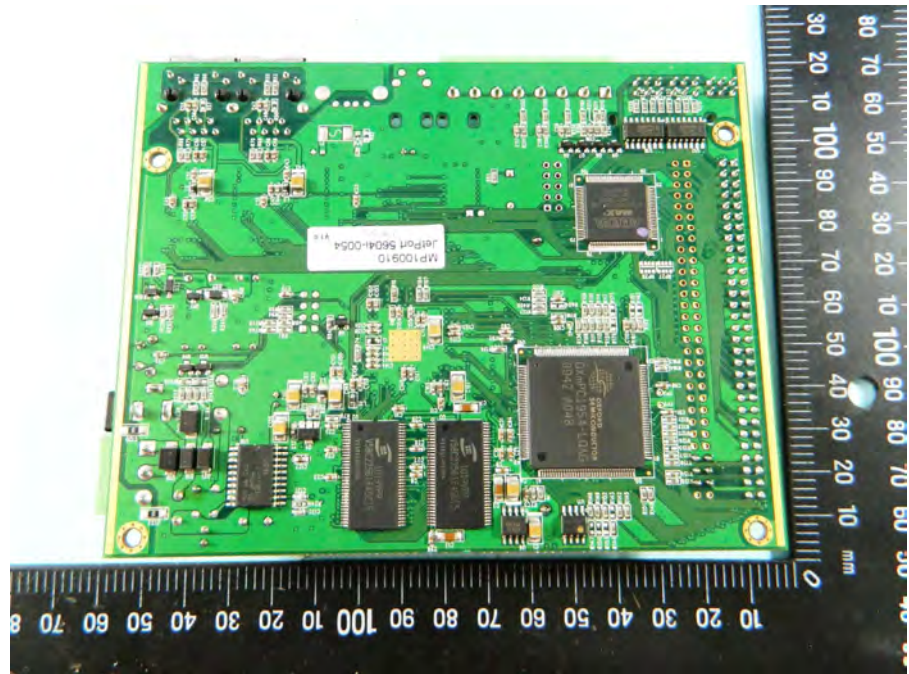

Model No. JetPort 5804

Model No. JetPort 5804i

WiFi Module