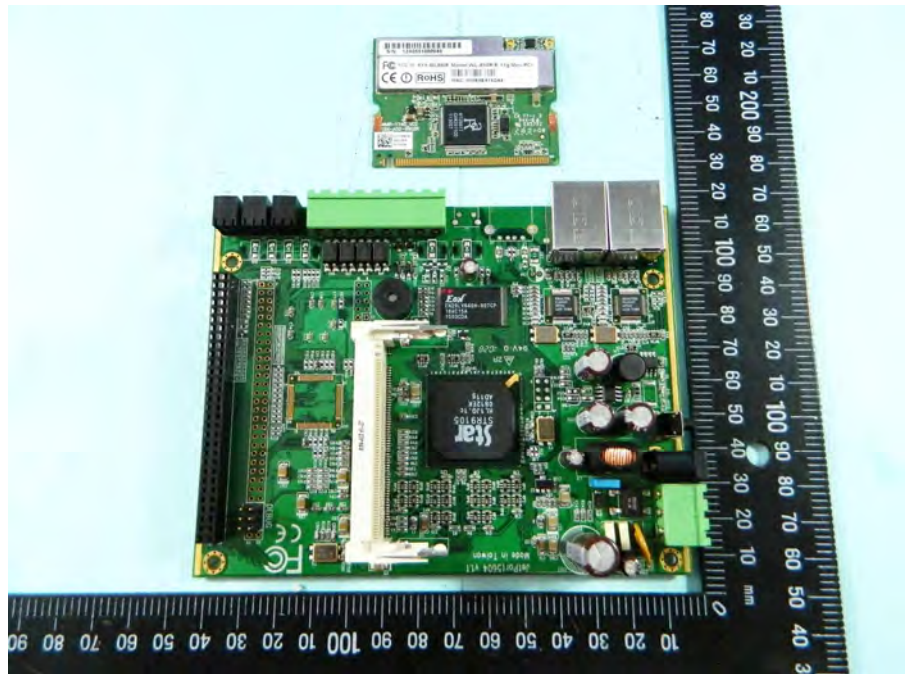

Model No. JetPort 5804

Model No. JetPort 5804i

WiFi Module