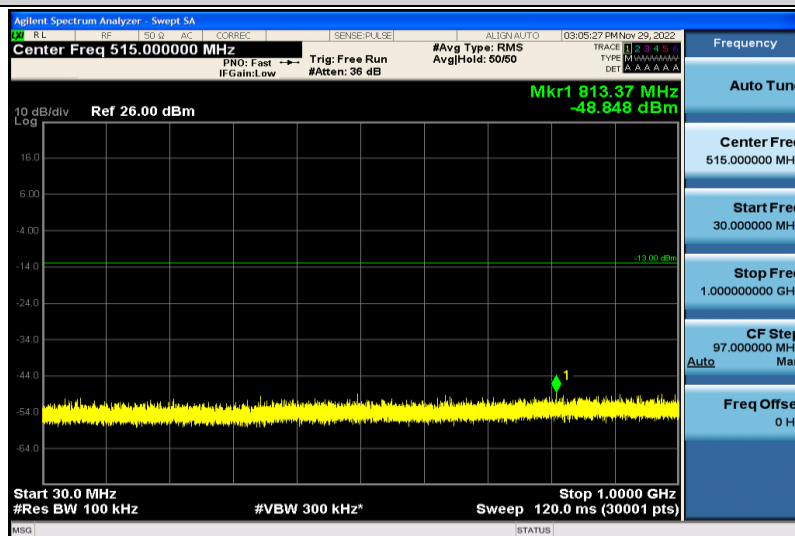

Band66-1.4MHz-16QAM-132322-1RB#0-1000~26000MHz

Band66-1.4MHz-16QAM-Run-132665-1RB#0-30~1000MHz