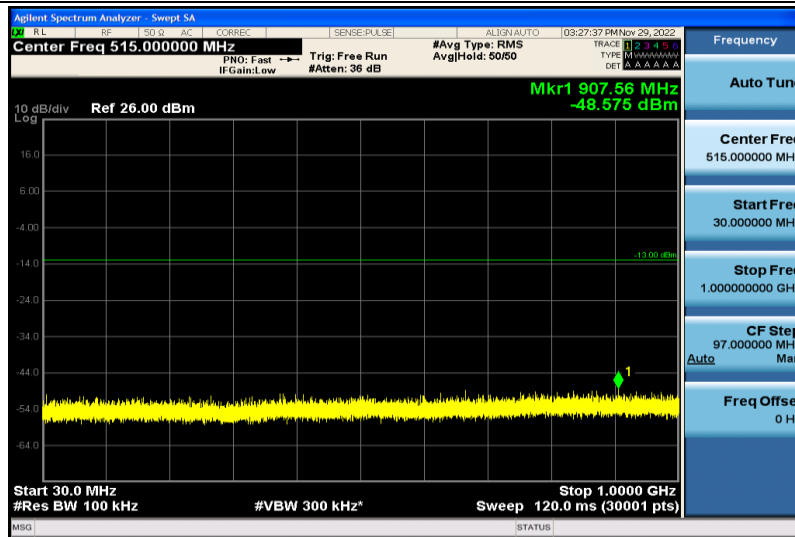

Band66-3MHz-QPSK-131987-1RB#0-1000~26000MHz

Band66-3MHz-QPSK-132322-1RB#0-30~1000MHz