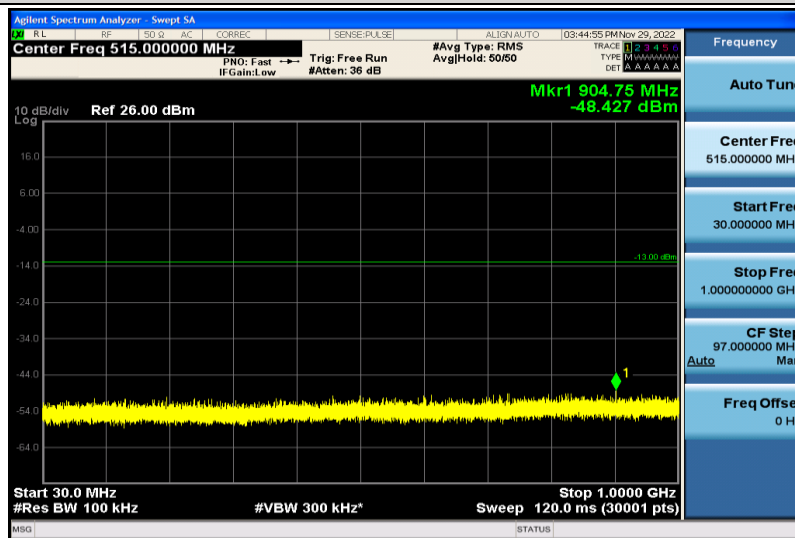

Band66-5MHz-64QAM-132322-1RB#0-30~1000MHz

Band66-5MHz-64QAM-132322-1RB#0-1000~26000MHz

Band66-5MHz-64QAM-132647-1RB#0-30~1000MHz

Band66-5MHz-64QAM-132647-1RB#0-1000~26000MHz

Band66-5MHz-16QAM-131997-1RB#0-30~1000MHz