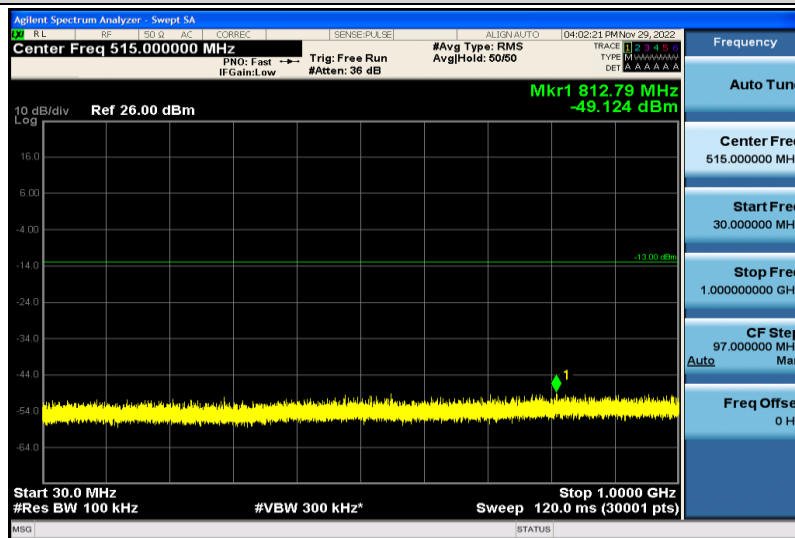

Band66-5MHz-16QAM-131997-1RB#0-1000~26000MHz

Band66-5MHz-16QAM-132322-1RB#0-30~1000MHz

Band66-5MHz-16QAM-132322-1RB#0-1000~26000MHz

Band66-5MHz-16QAM-132647-1RB#0-30~1000MHz

Band66-5MHz-16QAM-132647-1RB#0-1000~26000MHz