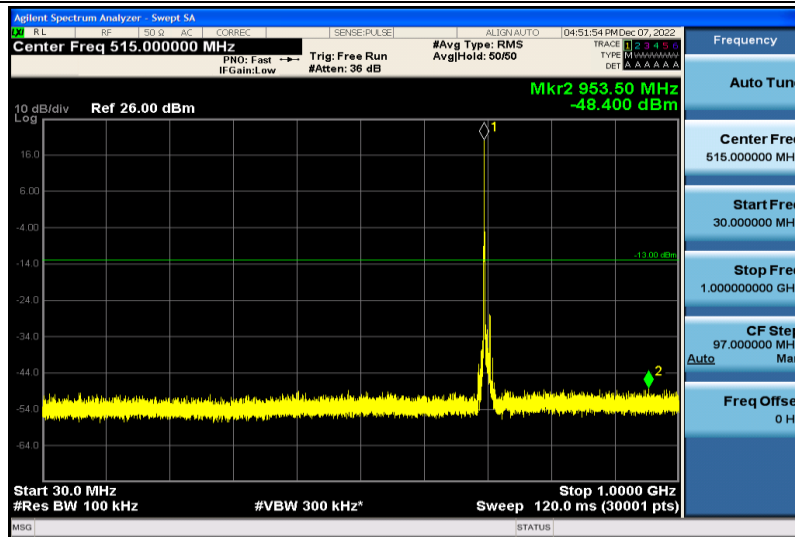

Band12-10MHz-64QAM-23130-1RB#0-1000~26000MHz

Band12-10MHz-16QAM-23060-1RB#0-30~1000MHz

Band12-10MHz-16QAM-23060-1RB#0-1000~26000MHz

Band12-10MHz-16QAM-23095-1RB#0-30~1000MHz

Band12-10MHz-16QAM-23095-1RB#0-1000~26000MHz