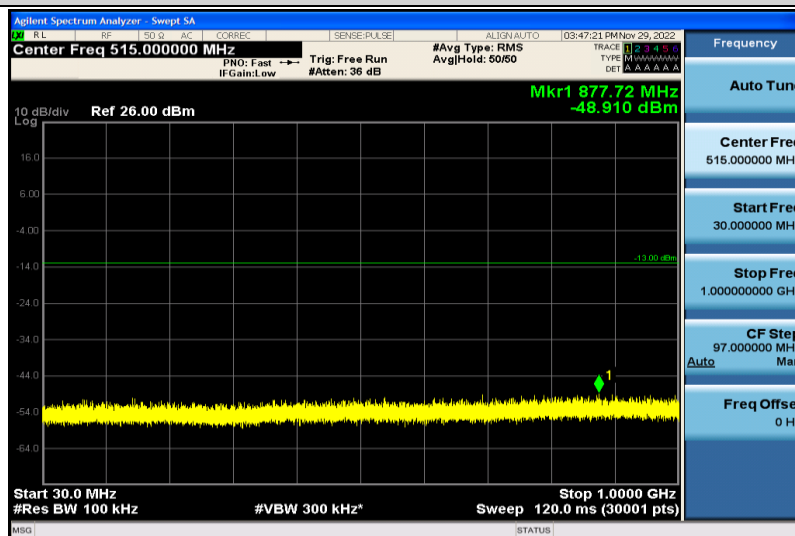

Band66-5MHz-16QAM-132322-1RB#0-1000~26000MHz

Band66-5MHz-16QAM-132647-1RB#0-30~1000MHz