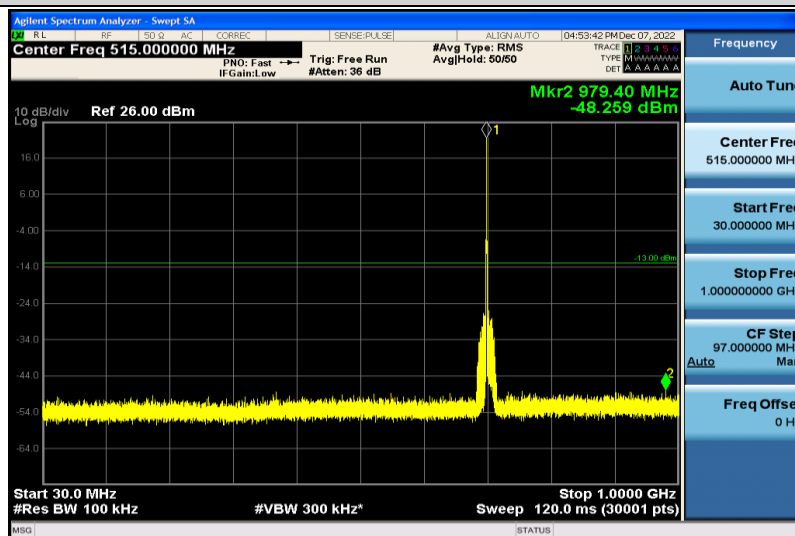

Band12-10MHz-64QAM-23130-1RB#0-1000~26000MHz

Band12-10MHz-16QAM-23060-1RB#0-30~1000MHz

Band12-10MHz-16QAM-23060-1RB#0-1000~26000MHz

Band12-10MHz-16QAM-23095-1RB#0-30~1000MHz

Band12-10MHz-16QAM-23095-1RB#0-1000~26000MHz