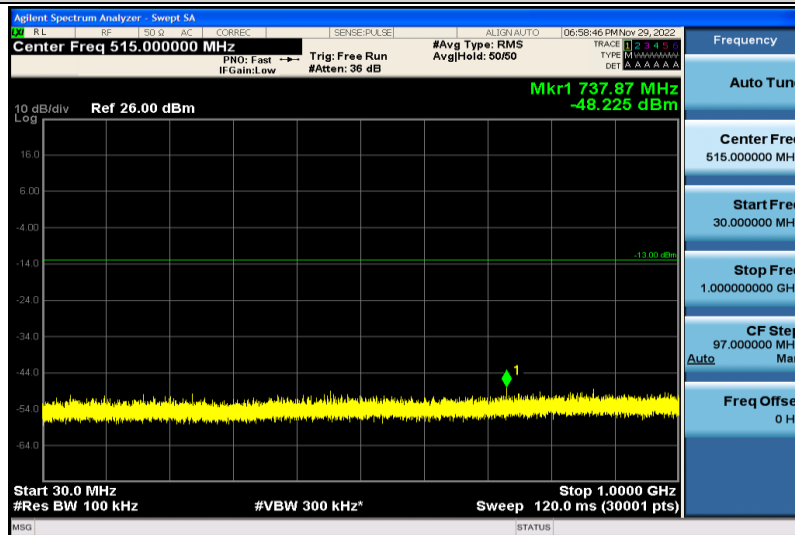

Band66-1.4MHz-64QAM-132322-1RB#0-1000~26000MHz

Band66-1.4MHz-64QAM-132665-1RB#0-30~1000MHz