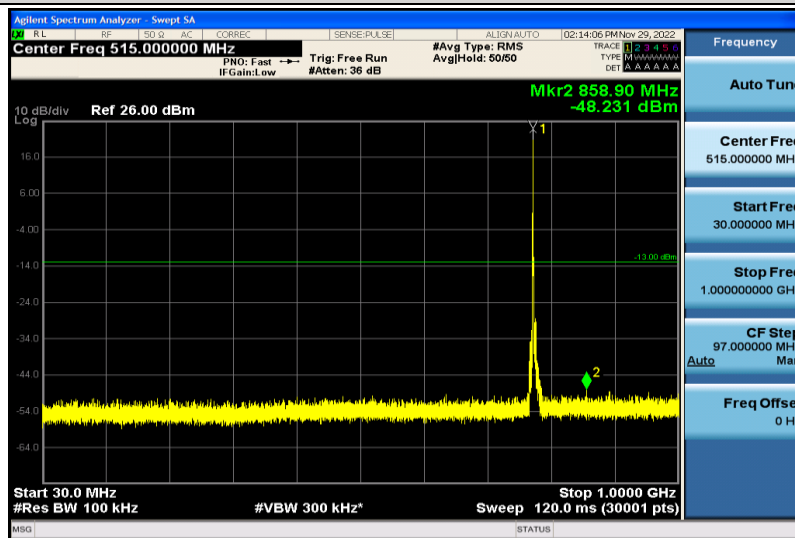

Band12-10MHz-16QAM-23130-1RB#0-1000~26000MHz

Band13-5MHz-QPSK-23205-1RB#0-30~1000MHz