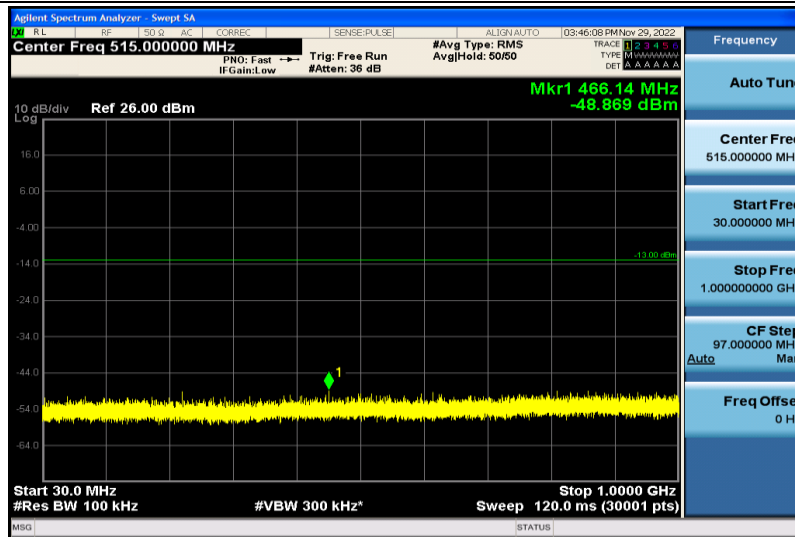

Band66-5MHz-16QAM-131997-1RB#0-1000~26000MHz

Band66-5MHz-16QAM-132322-1RB#0-30~1000MHz