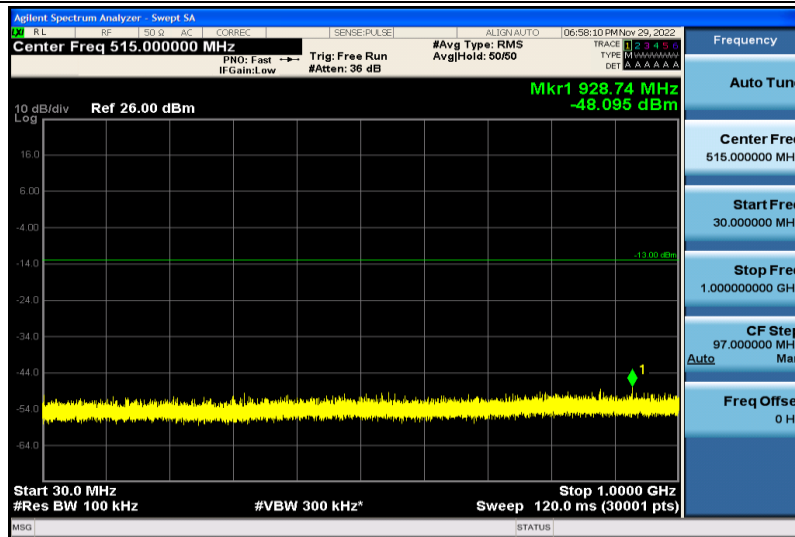

Band66-1.4MHz-QPSK-132665-1RB#0-30~1000MHz

Band66-1.4MHz-QPSK-132665-1RB#0-1000~26000MHz

Band66-1.4MHz-64QAM-131979-1RB#0-30~1000MHz

Band66-1.4MHz-64QAM-131979-1RB#0-1000~26000MHz

Band66-1.4MHz-64QAM-132322-1RB#0-30~1000MHz