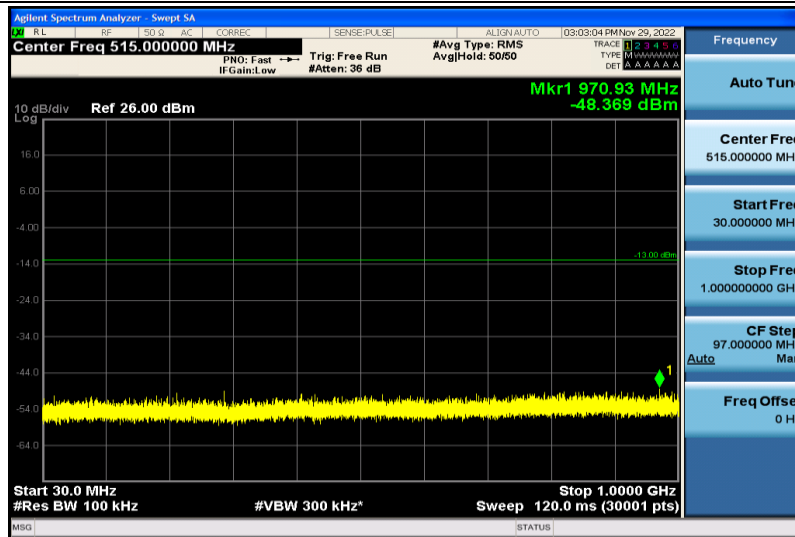

Band66-1.4MHz-64QAM-132322-1RB#0-1000~26000MHz

Band66-1.4MHz-64QAM-132665-1RB#0-30~1000MHz

Band66-1.4MHz-64QAM-132665-1RB#0-1000~26000MHz

Band66-1.4MHz-16QAM-131979-1RB#0-30~1000MHz

Band66-1.4MHz-16QAM-131979-1RB#0-1000~26000MHz