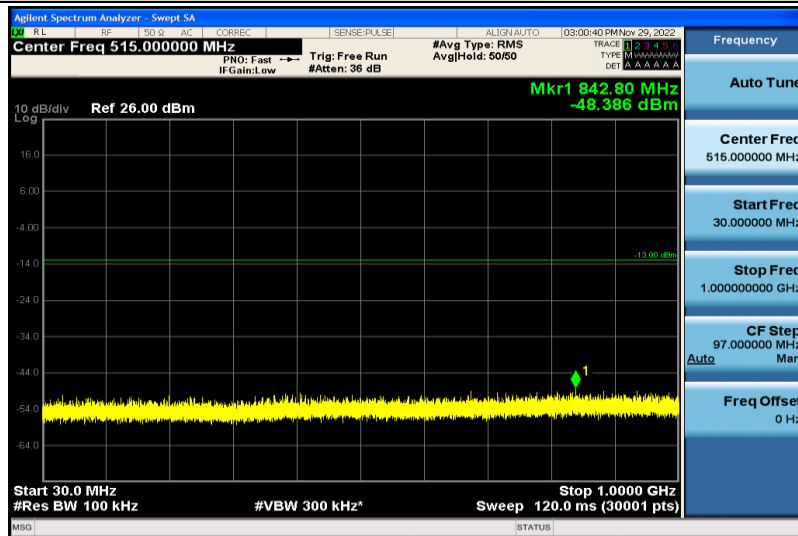

Band66-1.4MHz-64QAM-132665-1RB#0-1000~26000MHz

Band66-1.4MHz-16QAM-131979-1RB#0-30~1000MHz