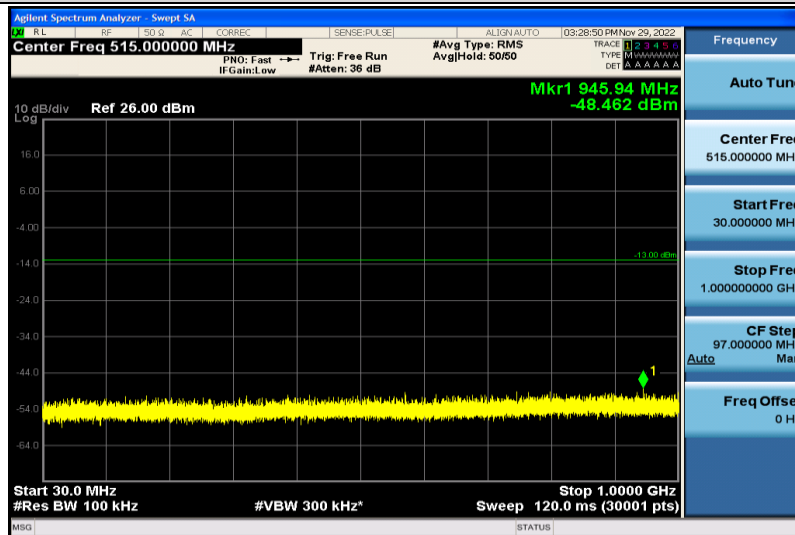

Band66-3MHz-QPSK-132322-1RB#0-1000~26000MHz

Band66-3MHz-QPSK-132657-1RB#0-30~1000MHz