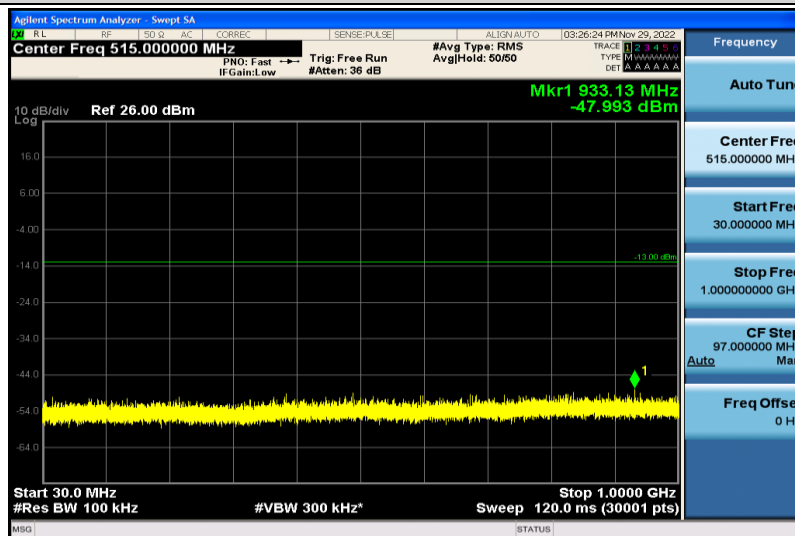

Band66-1.4MHz-16QAM-132322-1RB#0-30~1000MHz

Band66-1.4MHz-16QAM-132322-1RB#0-1000~26000MHz

Band66-1.4MHz-16QAM-Run-132665-1RB#0-30~1000MHz

Band66-1.4MHz-16QAM-132665-1RB#0-1000~26000MHz

Band66-3MHz-QPSK-131987-1RB#0-30~1000MHz