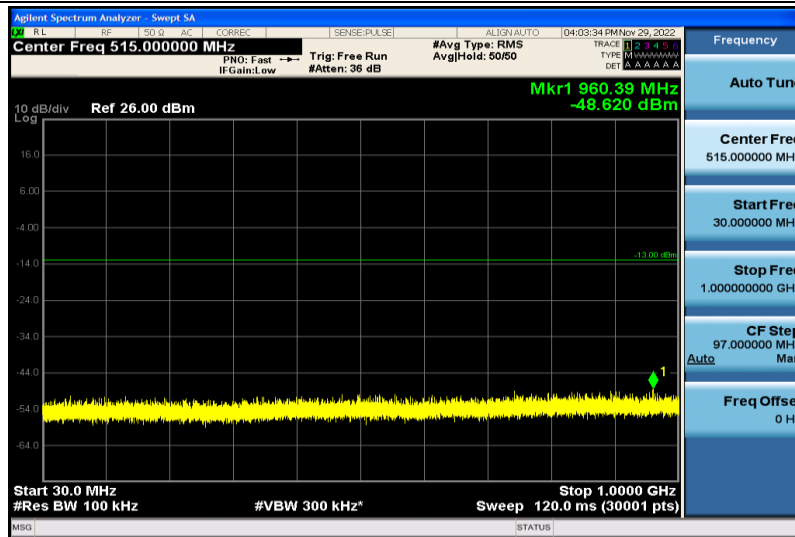

Band66-10MHz-QPSK-132022-1RB#0-1000~26000MHz

Band66-10MHz-QPSK-132322-1RB#0-30~1000MHz