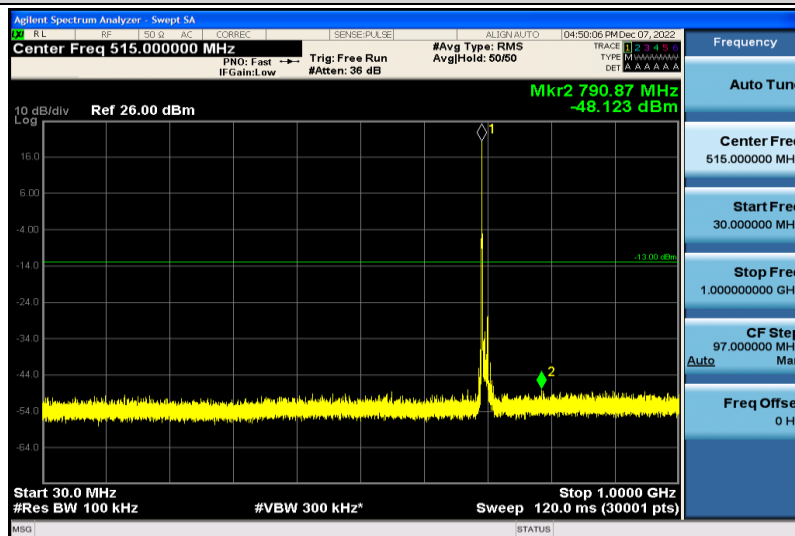

Band12-10MHz-64QAM-23130-1RB#0-1000~26000MHz

Band12-10MHz-16QAM-23060-1RB#0-30~1000MHz

Band12-10MHz-16QAM-23060-1RB#0-1000~26000MHz

Band12-10MHz-16QAM-23095-1RB#0-30~1000MHz

Band12-10MHz-16QAM-23095-1RB#0-1000~26000MHz