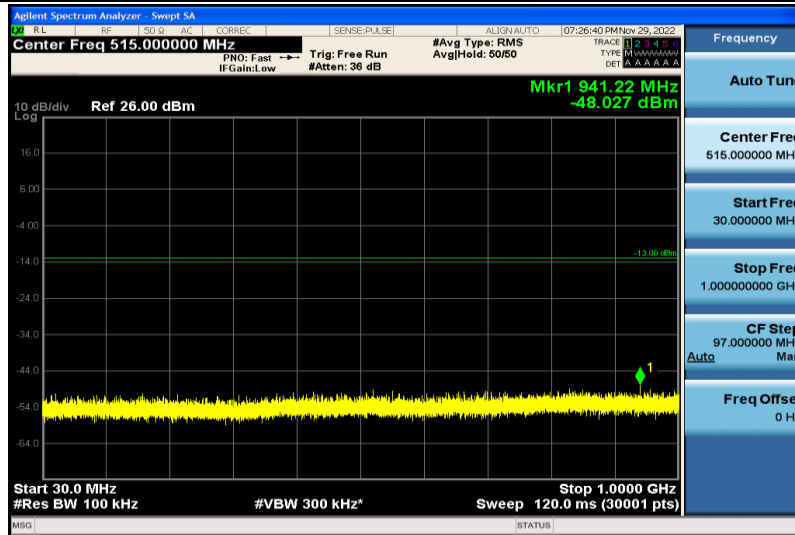

Band66-5MHz-64QAM-132322-1RB#0-1000~26000MHz

Band66-5MHz-64QAM-132647-1RB#0-30~1000MHz