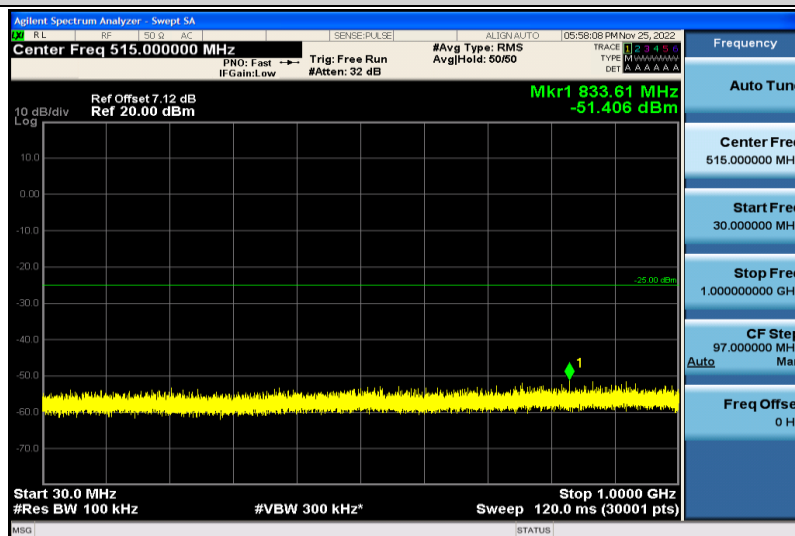

Band7-15MHz-64QAM-21100-1RB#0-30~1000MHz

Band7-15MHz-64QAM-21100-1RB#0-1000~26000MHz

Band7-15MHz-64QAM-21375-1RB#0-30~1000MHz

Band7-15MHz-64QAM-21375-1RB#0-1000~26000MHz

Band7-15MHz-16QAM-20825-1RB#0-30~1000MHz