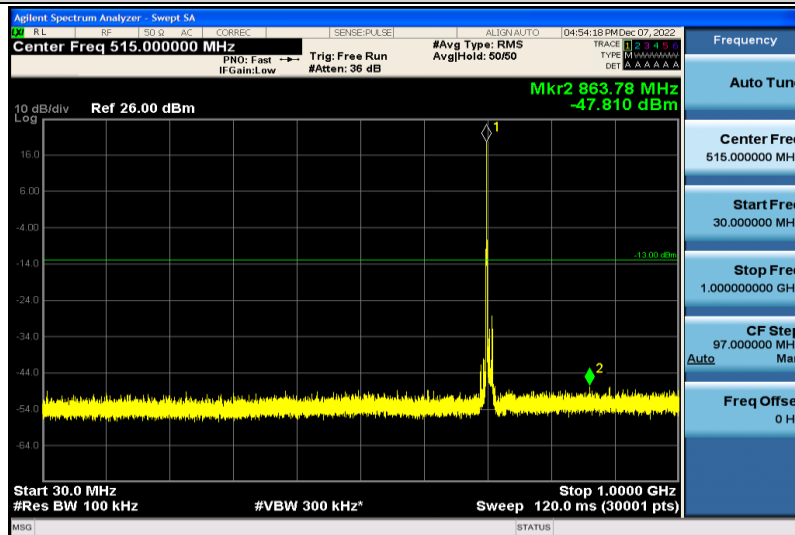

Band12-10MHz-64QAM-23095-1RB#0-1000~26000MHz

Band12-10MHz-64QAM-23130-1RB#0-30~1000MHz