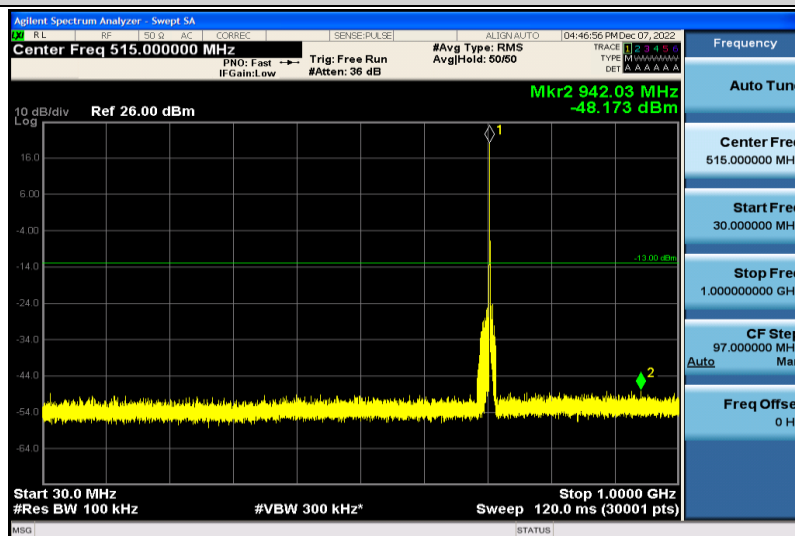

Band12-5MHz-64QAM-23155-1RB#0-1000~26000MHz

Band12-5MHz-16QAM-23035-1RB#0-30~1000MHz

Band12-5MHz-16QAM-23035-1RB#0-1000~26000MHz

Band12-5MHz-16QAM-23095-1RB#0-30~1000MHz

Band12-5MHz-16QAM-23095-1RB#0-1000~26000MHz