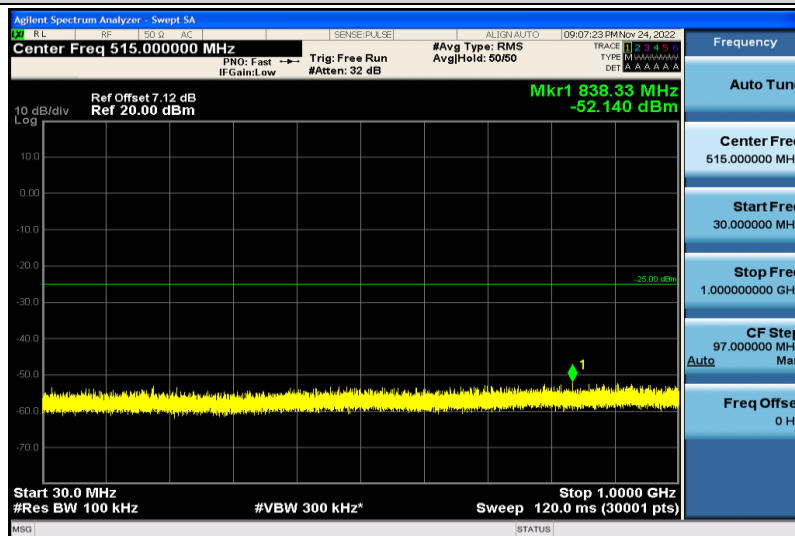

Band7-15MHz-16QAM-20825-1RB#0-1000~26000MHz

Band7-15MHz-16QAM-21100-1RB#0-30~1000MHz

Band7-15MHz-16QAM-21100-1RB#0-1000~26000MHz

Band7-15MHz-16QAM-21375-1RB#0-30~1000MHz

Band7-15MHz-16QAM-21375-1RB#0-1000~26000MHz