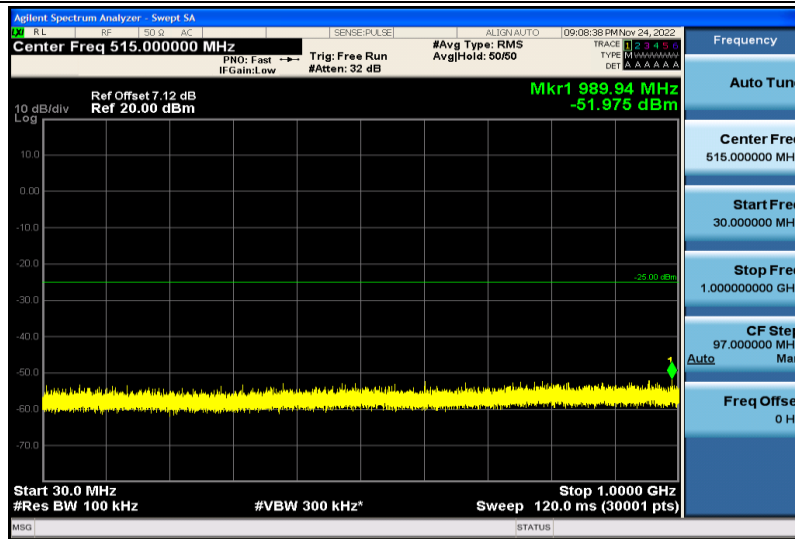

Band7-20MHz-QPSK-20850-1RB#0-1000~26000MHz

Band7-20MHz-QPSK-21100-1RB#0-30~1000MHz