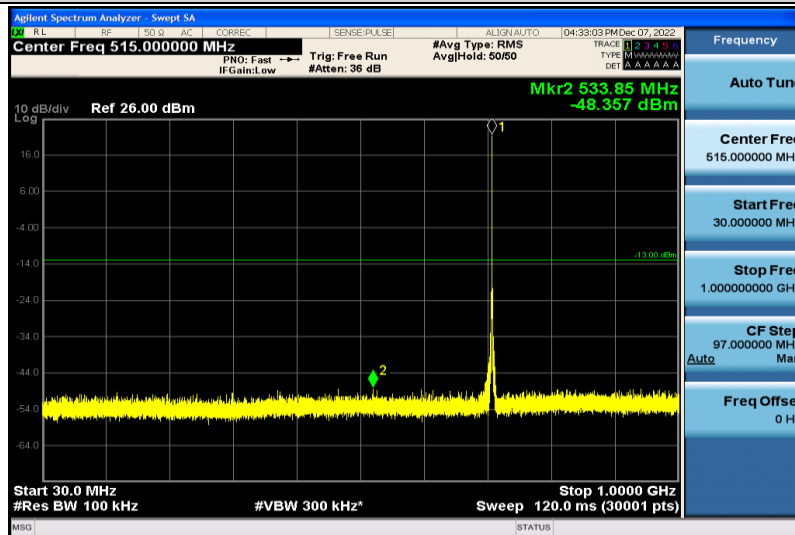

Band12-1.4MHz-16QAM-23017-1RB#0-30~1000MHz

Band12-1.4MHz-16QAM-23017-1RB#0-1000~26000MHz

Band12-1.4MHz-16QAM-23095-1RB#0-30~1000MHz

Band12-1.4MHz-16QAM-23095-1RB#0-100~26000MHz

Band12-1.4MHz-16QAM-23173-1RB#0-30~1000MHz