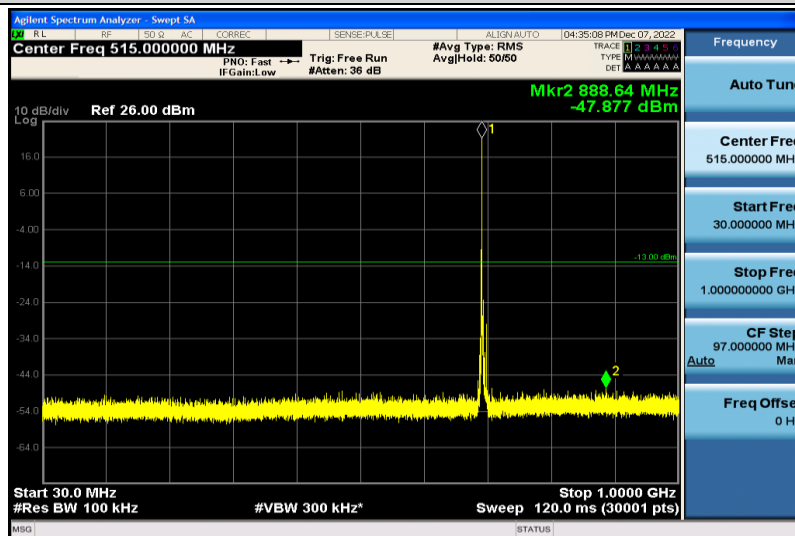

Band12-1.4MHz-16QAM-23173-1RB#0-1000~26000MHz

Band12-3MHz-QPSK-23025-1RB#0-30~1000MHz