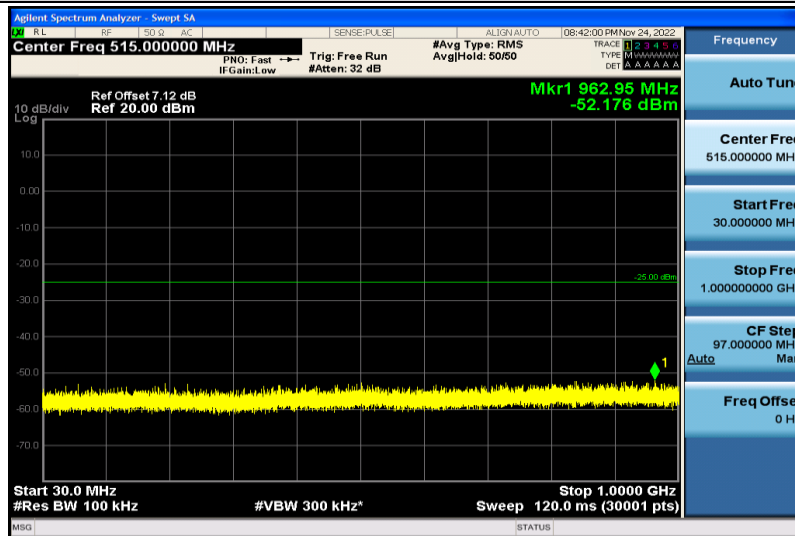

Band7-15MHz-64QAM-21100-1RB#0-30~1000MHz

Band7-15MHz-64QAM-21100-1RB#0-1000~26000MHz

Band7-15MHz-64QAM-21375-1RB#0-30~1000MHz

Band7-15MHz-64QAM-21375-1RB#0-1000~26000MHz

Band7-15MHz-16QAM-20825-1RB#0-30~1000MHz