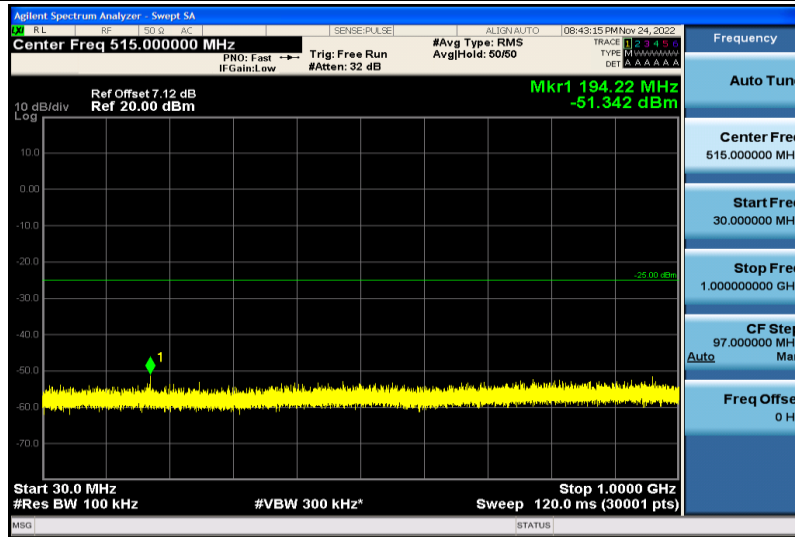

Band7-15MHz-16QAM-20825-1RB#0-1000~26000MHz

Band7-15MHz-16QAM-21100-1RB#0-30~1000MHz