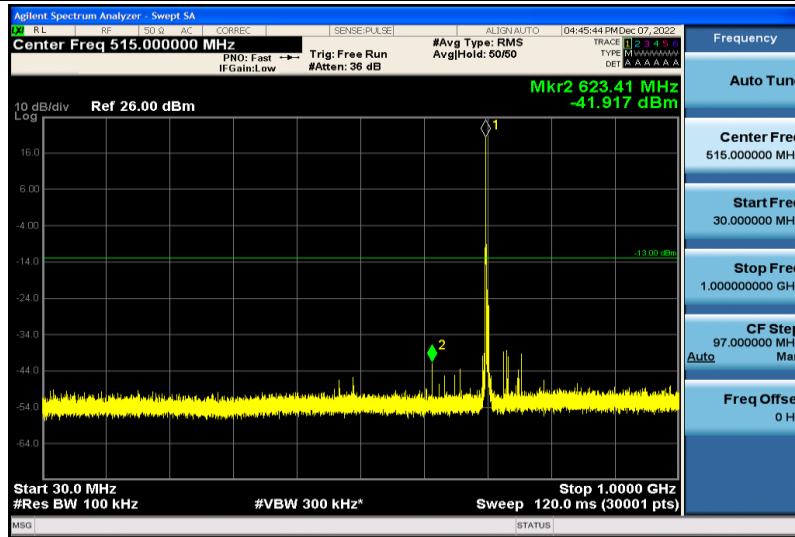

Band12-5MHz-64QAM-23035-1RB#0-1000~26000MHz

Band12-5MHz-64QAM-23095-1RB#0-30~1000MHz