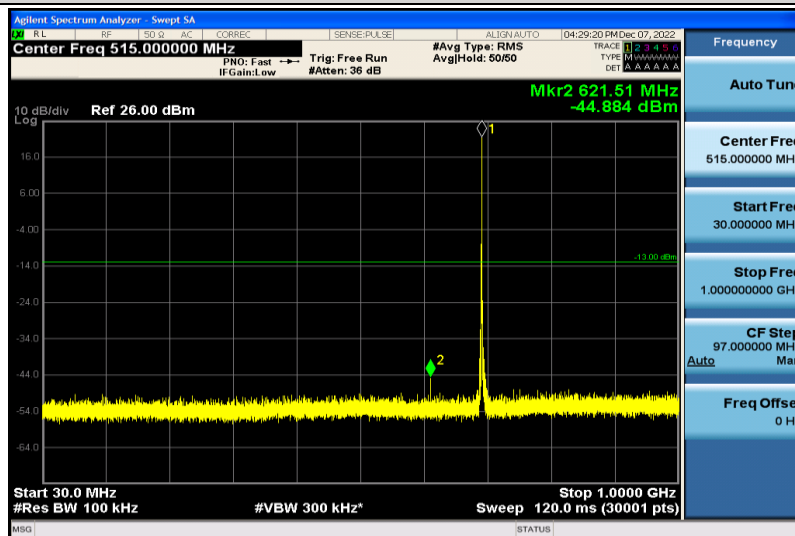

Band12-1.4MHz-64QAM-23017-1RB#0-1000~26000MHz

Band12-1.4MHz-64QAM-23095-1RB#0-30~1000MHz

Band12-1.4MHz-64QAM-23095-1RB#0-100~26000MHz

Band12-1.4MHz-64QAM-23173-1RB#0-30~1000MHz

Band12-1.4MHz-64QAM-23173-1RB#0-1000~26000MHz