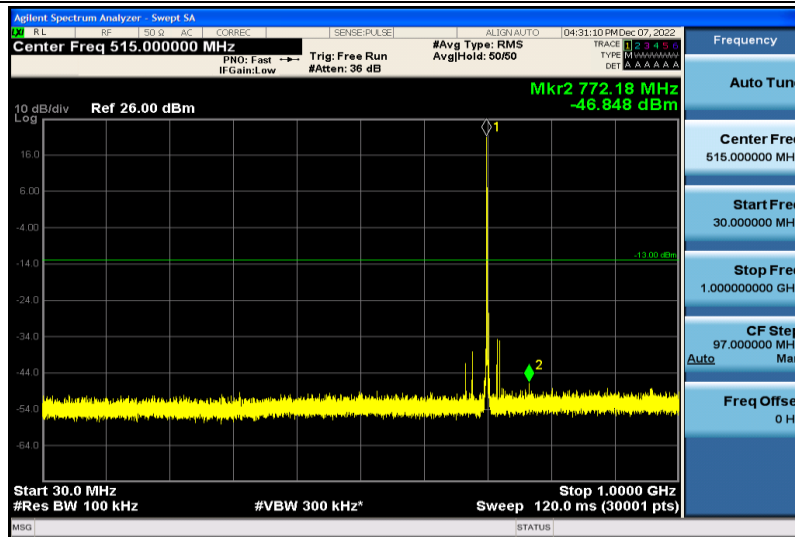

Band12-1.4MHz-16QAM-23017-1RB#0-1000~26000MHz

Band12-1.4MHz-16QAM-23095-1RB#0-30~1000MHz