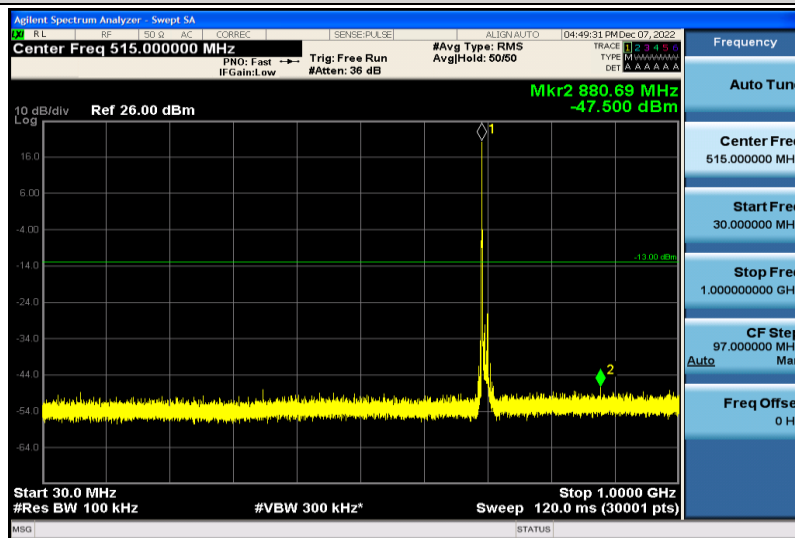

Band12-5MHz-16QAM-23155-1RB#0-1000~26000MHz

Band12-10MHz-QPSK-23060-1RB#0-30~1000MHz