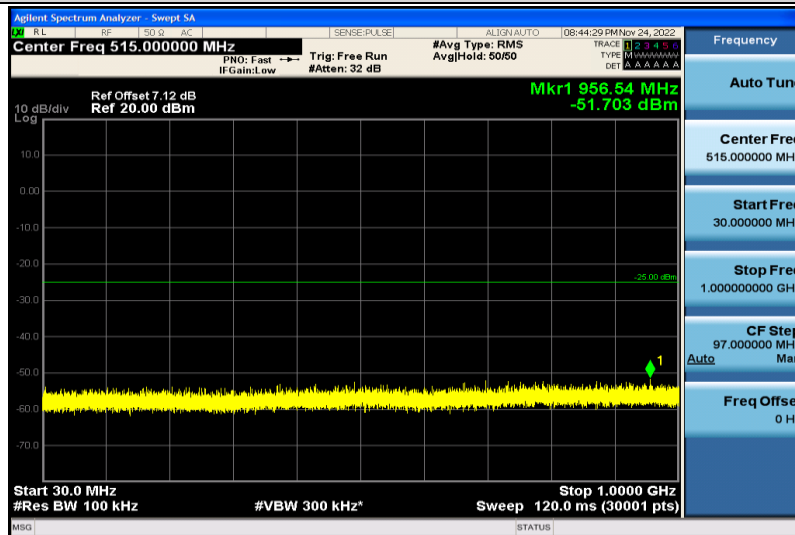

Band7-15MHz-16QAM-21100-1RB#0-1000~26000MHz

Band7-15MHz-16QAM-21375-1RB#0-30~1000MHz