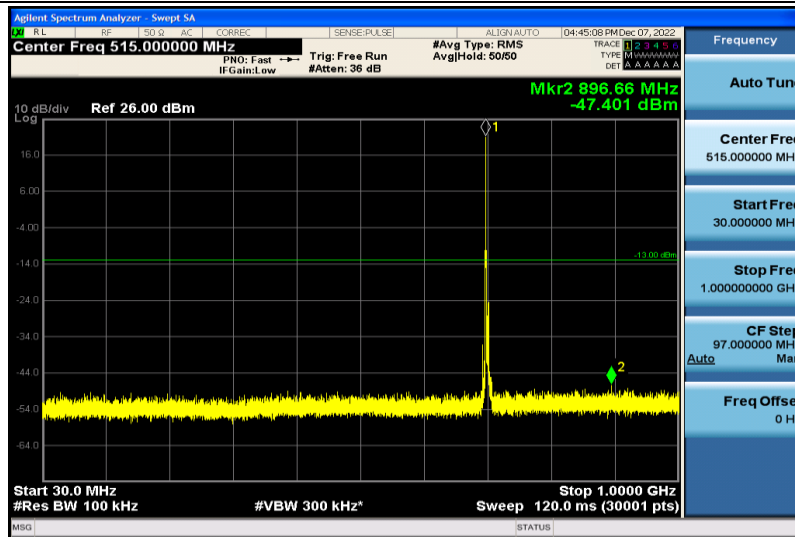

Band12-5MHz-16QAM-23035-1RB#0-1000~26000MHz

Band12-5MHz-16QAM-23095-1RB#0-30~1000MHz