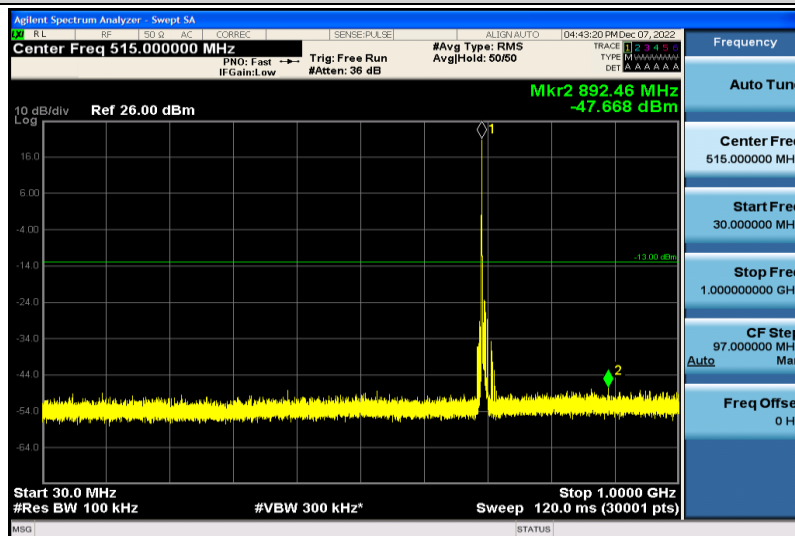

Band12-5MHz-64QAM-23155-1RB#0-1000~26000MHz

Band12-5MHz-16QAM-23035-1RB#0-30~1000MHz