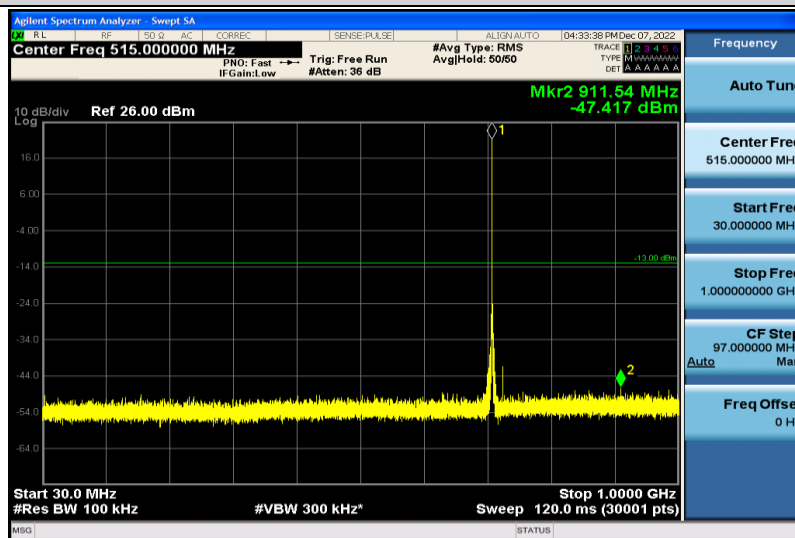

Band12-1.4MHz-64QAM-23095-1RB#0-100~26000MHz

Band12-1.4MHz-64QAM-23173-1RB#0-30~1000MHz