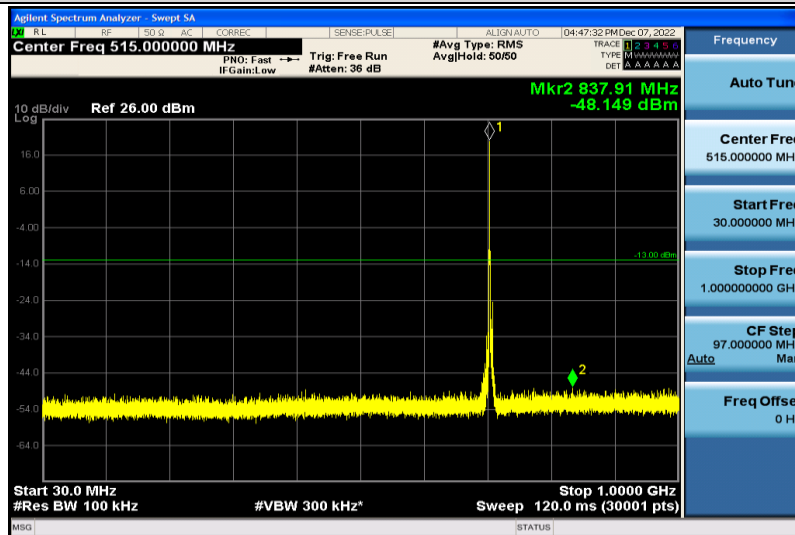

Band12-5MHz-64QAM-23035-1RB#0-30~1000MHz

Band12-5MHz-64QAM-23035-1RB#0-1000~26000MHz

Band12-5MHz-64QAM-23095-1RB#0-30~1000MHz

Band12-5MHz-64QAM-23095-1RB#0-1000~26000MHz

Band12-5MHz-64QAM-23155-1RB#0-30~1000MHz