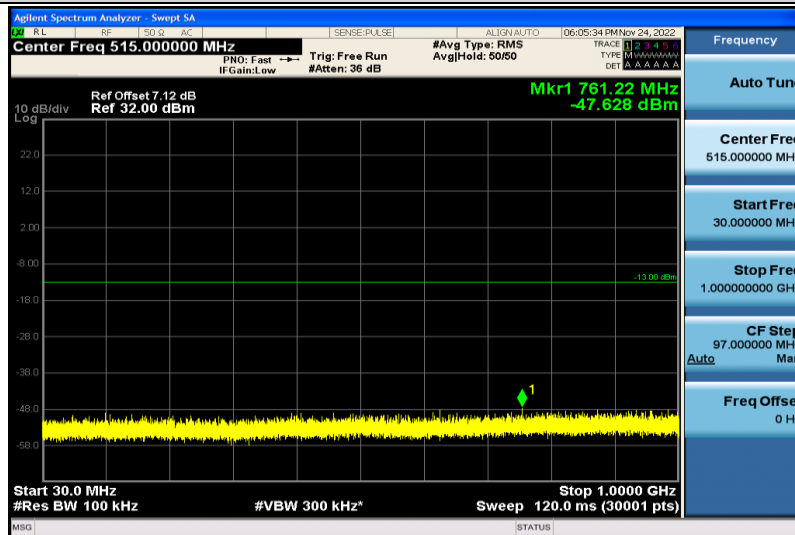

Band4-15MHz-QPSK-20175-1RB#0-1000~26000MHz

Band4-15MHz-QPSK-20325-1RB#0-30~1000MHz