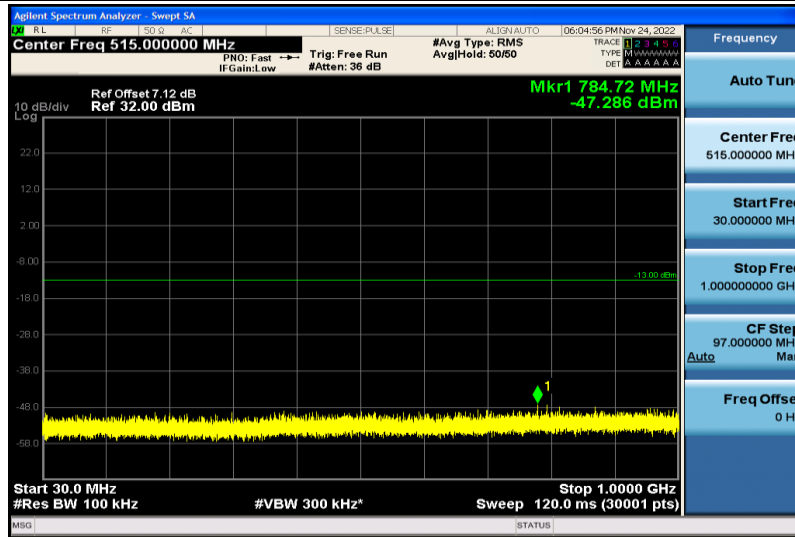

Band4-15MHz-16QAM-20025-1RB#0-1000~26000MHz

Band4-15MHz-16QAM-20175-1RB#0-30~1000MHz