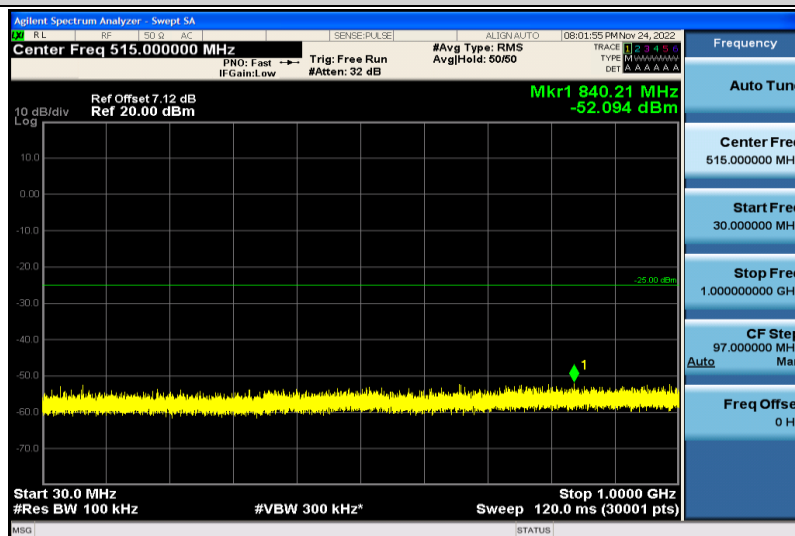

Band7-5MHz-16QAM-20775-1RB#0-30~1000MHz

Band7-5MHz-16QAM-20775-1RB#0-1000~26000MHz

Band7-5MHz-16QAM-21100-1RB#0-30~1000MHz

Band7-5MHz-16QAM-21100-1RB#0-1000~26000MHz

Band7-5MHz-16QAM-21425-1RB#0-30~1000MHz