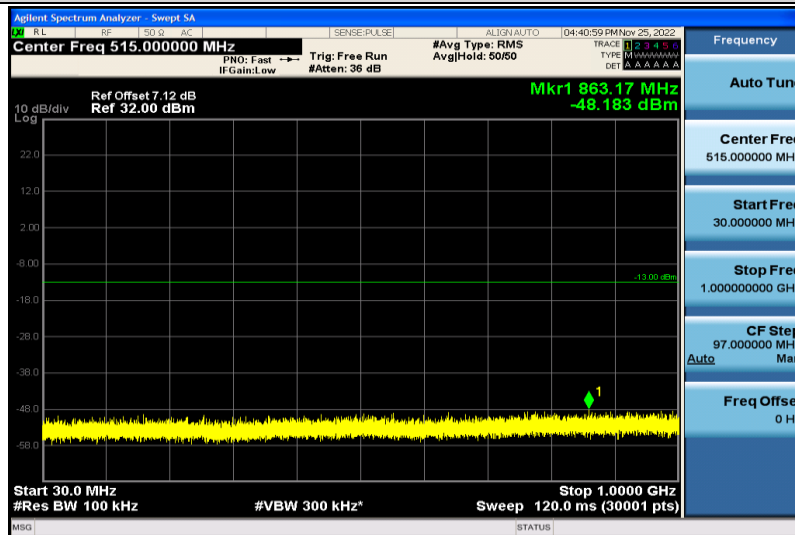

Band4-20MHz-64QAM-20175-1RB#0-1000~26000MHz

Band4-20MHz-64QAM-20300-1RB#0-30~1000MHz