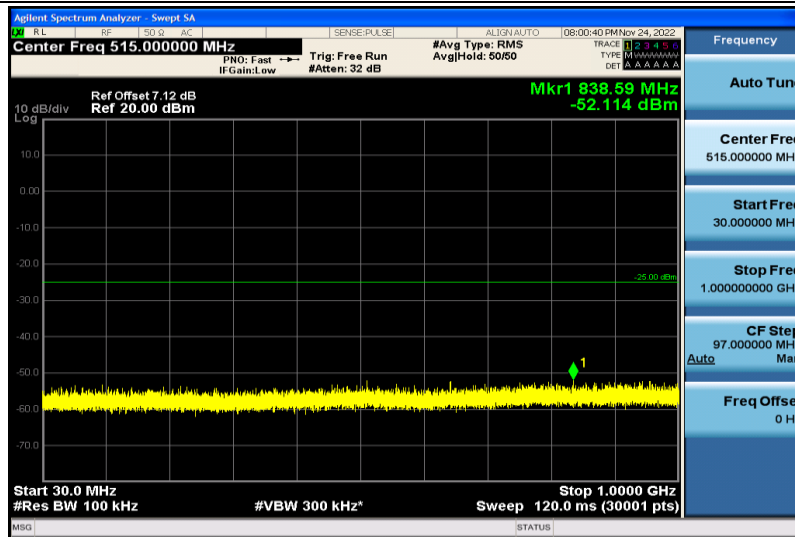

Band7-5MHz-16QAM-20775-1RB#0-1000~26000MHz

Band7-5MHz-16QAM-21100-1RB#0-30~1000MHz