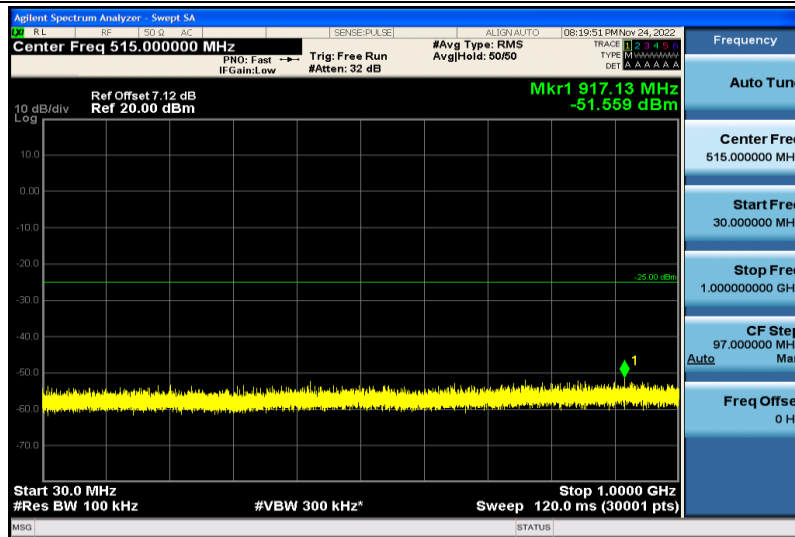

Band7-10MHz-QPSK-20800-1RB#0-1000~26000MHz

Band7-10MHz-QPSK-21100-1RB#0-30~1000MHz