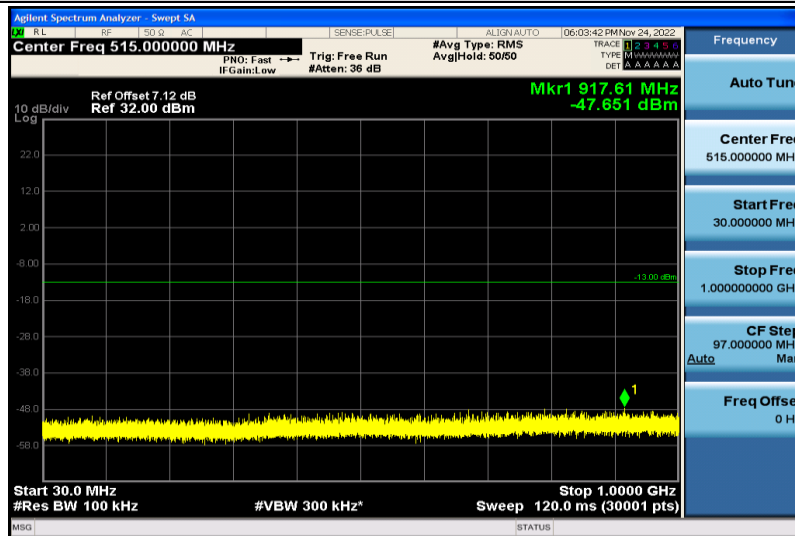

Band4-15MHz-64QAM-20025-1RB#0-1000~26000MHz

Band4-15MHz-64QAM-20175-1RB#0-30~1000MHz

Band4-15MHz-64QAM-20175-1RB#0-1000~26000MHz

Band4-15MHz-64QAM-20325-1RB#0-30~1000MHz

Band4-15MHz-64QAM-20325-1RB#0-1000~26000MHz