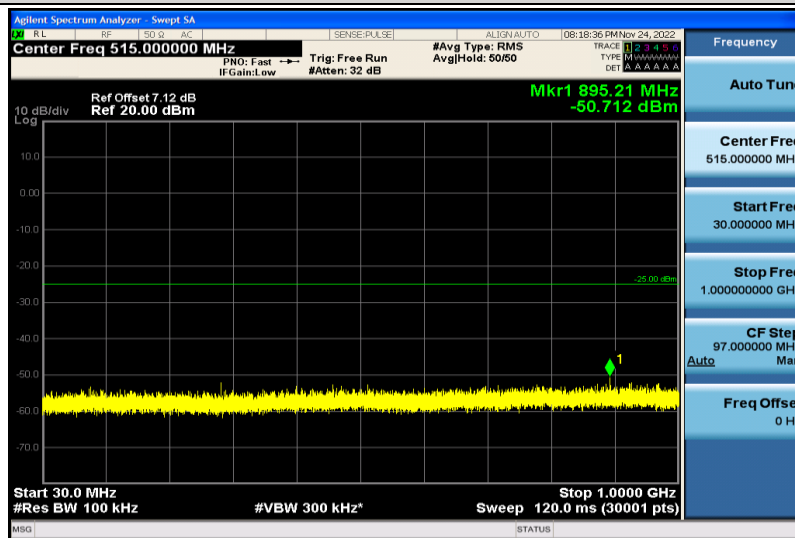

Band7-5MHz-16QAM-21425-1RB#0-1000~26000MHz

Band7-10MHz-QPSK-20800-1RB#0-30~1000MHz