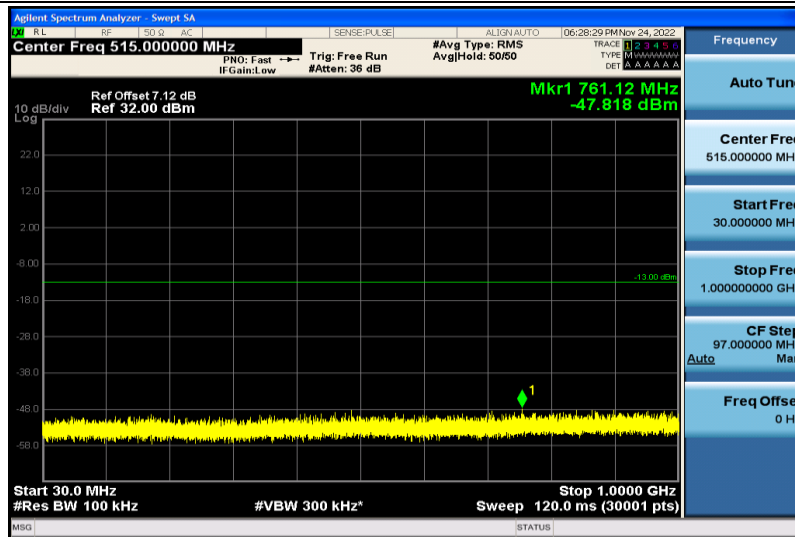

Band4-20MHz-QPSK-20050-1RB#0-1000~26000MHz

Band4-20MHz-QPSK-20175-1RB#0-30~1000MHz