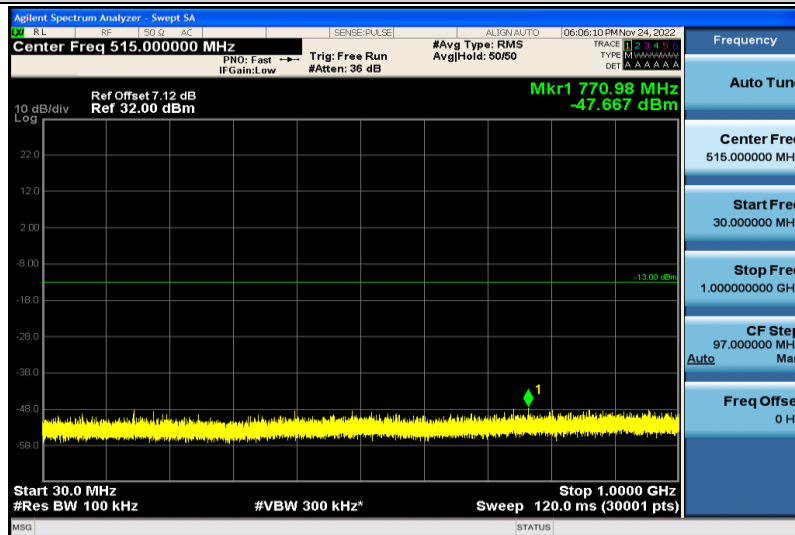

Band4-15MHz-16QAM-20025-1RB#0-30~1000MHz

Band4-15MHz-16QAM-20025-1RB#0-1000~26000MHz

Band4-15MHz-16QAM-20175-1RB#0-30~1000MHz

Band4-15MHz-16QAM-20175-1RB#0-1000~26000MHz

Band4-15MHz-16QAM-20325-1RB#0-30~1000MHz