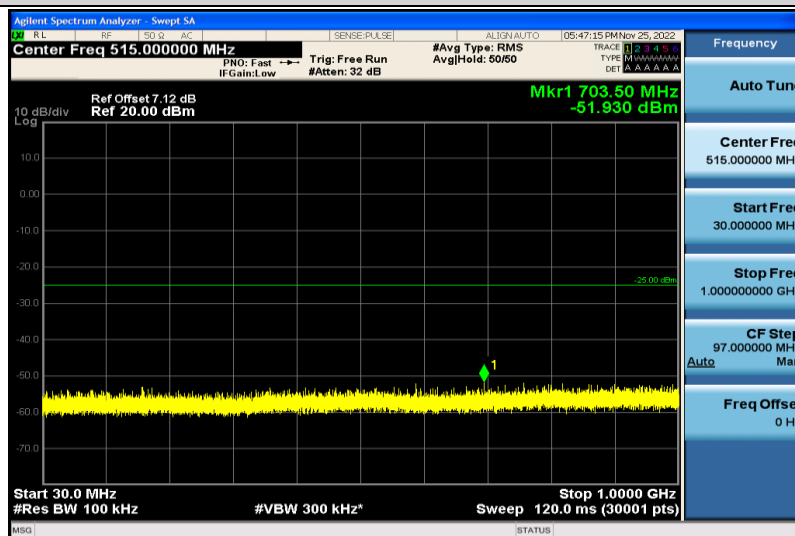

Band7-10MHz-64QAM-21100-1RB#0-1000~26000MHz

Band7-10MHz-64QAM-21400-1RB#0-30~1000MHz