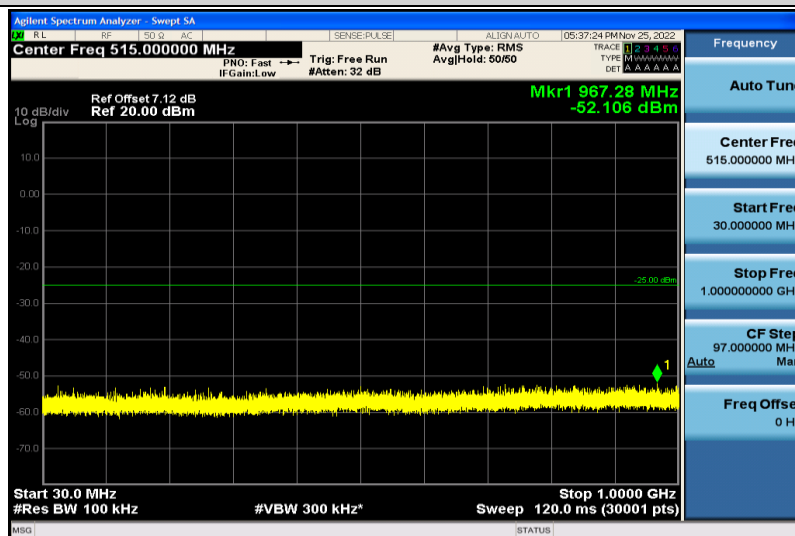

Band7-5MHz-64QAM-21100-1RB#0-1000~26000MHz

Band7-5MHz-64QAM-21425-1RB#0-30~1000MHz