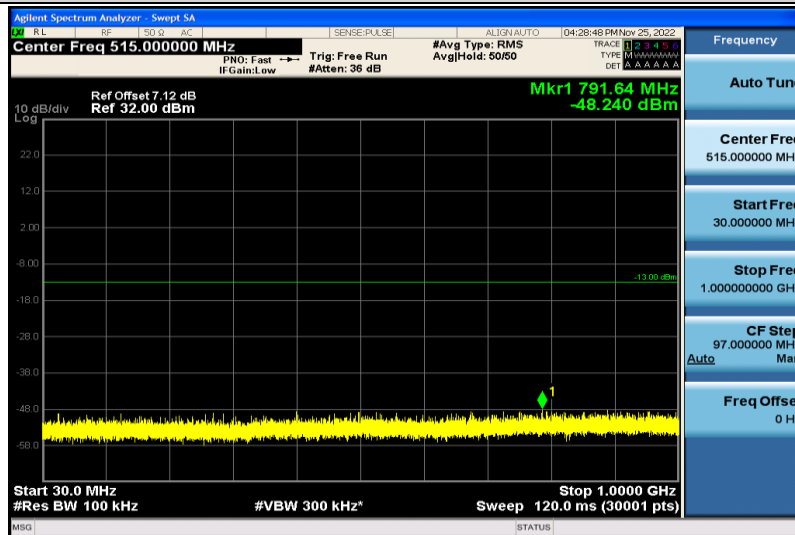

Band4-15MHz-64QAM-20175-1RB#0-1000~26000MHz

Band4-15MHz-64QAM-20325-1RB#0-30~1000MHz