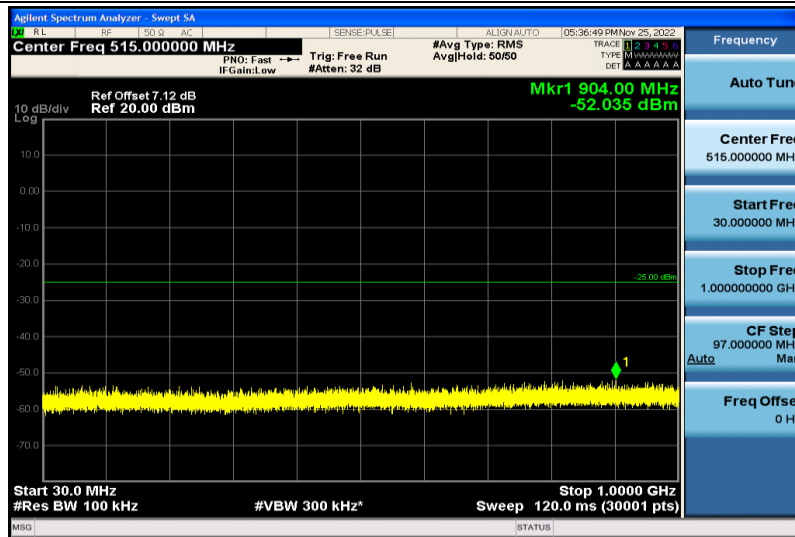

Band7-5MHz-64QAM-20775-1RB#0-1000~26000MHz

Band7-5MHz-64QAM-21100-1RB#0-30~1000MHz