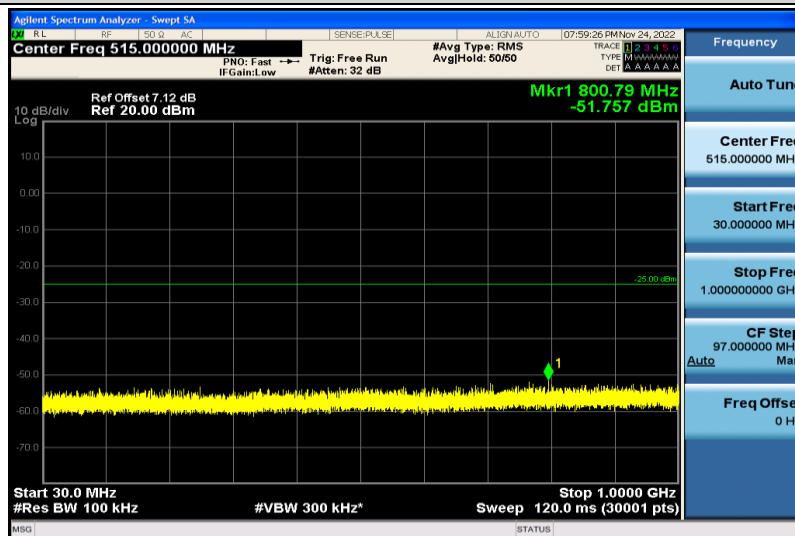

Band7-5MHz-64QAM-20775-1RB#0-1000~26000MHz

Band7-5MHz-64QAM-21100-1RB#0-30~1000MHz

Band7-5MHz-64QAM-21100-1RB#0-1000~26000MHz

Band7-5MHz-64QAM-21425-1RB#0-30~1000MHz

Band7-5MHz-64QAM-21425-1RB#0-1000~26000MHz