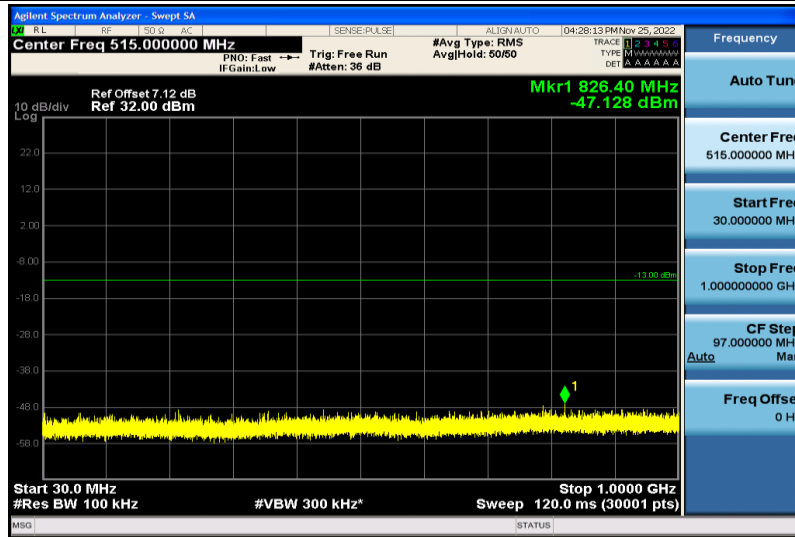

Band4-15MHz-64QAM-20025-1RB#0-1000~26000MHz

Band4-15MHz-64QAM-20175-1RB#0-30~1000MHz