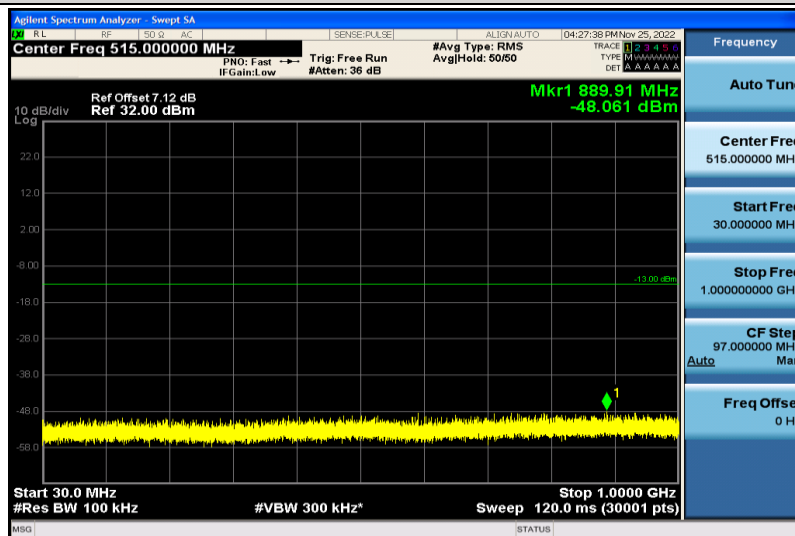

Band4-15MHz-QPSK-20175-1RB#0-30~1000MHz

Band4-15MHz-QPSK-20175-1RB#0-1000~26000MHz

Band4-15MHz-QPSK-20325-1RB#0-30~1000MHz

Band4-15MHz-QPSK-20325-1RB#0-1000~26000MHz

Band4-15MHz-64QAM-20025-1RB#0-30~1000MHz