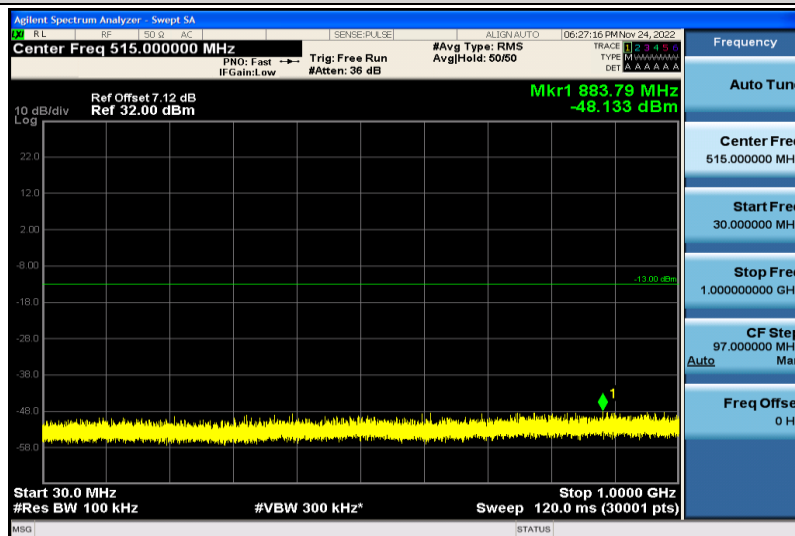

Band4-15MHz-16QAM-20325-1RB#0-1000~26000MHz

Band4-20MHz-QPSK-20050-1RB#0-30~1000MHz