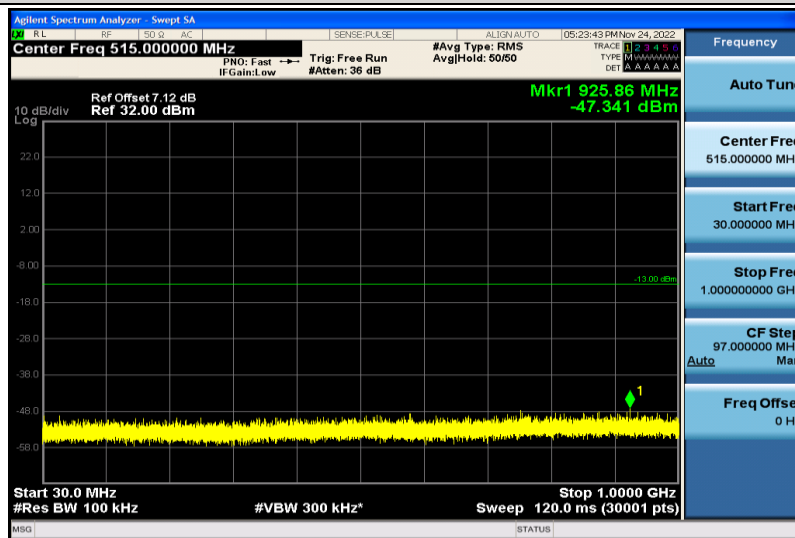

Band4-5MHz-64QAM-20375-1RB#0-1000~26000MHz

Band4-5MHz-16QAM-19975-1RB#0-30~1000MHz