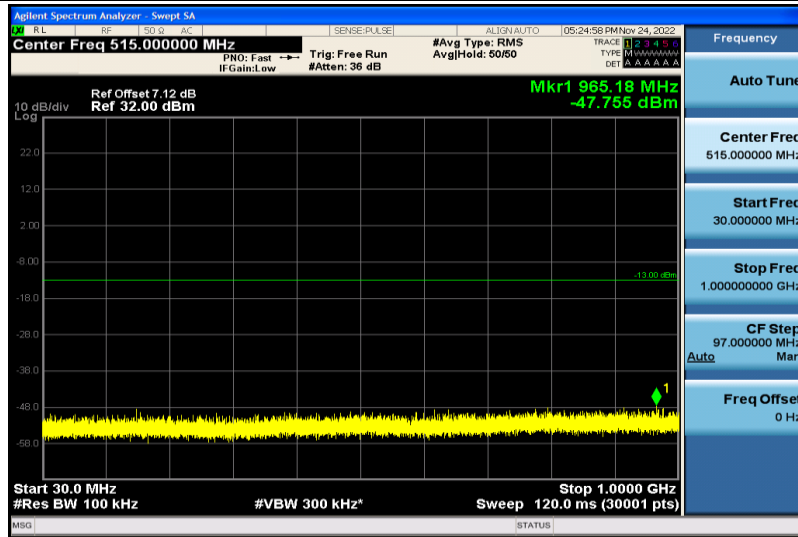

Band4-5MHz-16QAM-19975-1RB#0-1000~26000MHz

Band4-5MHz-16QAM-20175-1RB#0-30~1000MHz