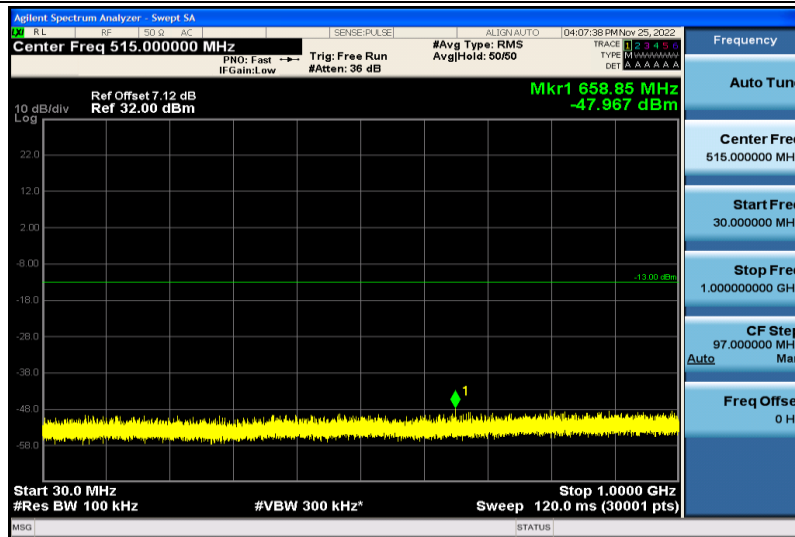

Band4-5MHz-64QAM-19975-1RB#0-1000~26000MHz

Band4-5MHz-64QAM-20175-1RB#0-30~1000MHz