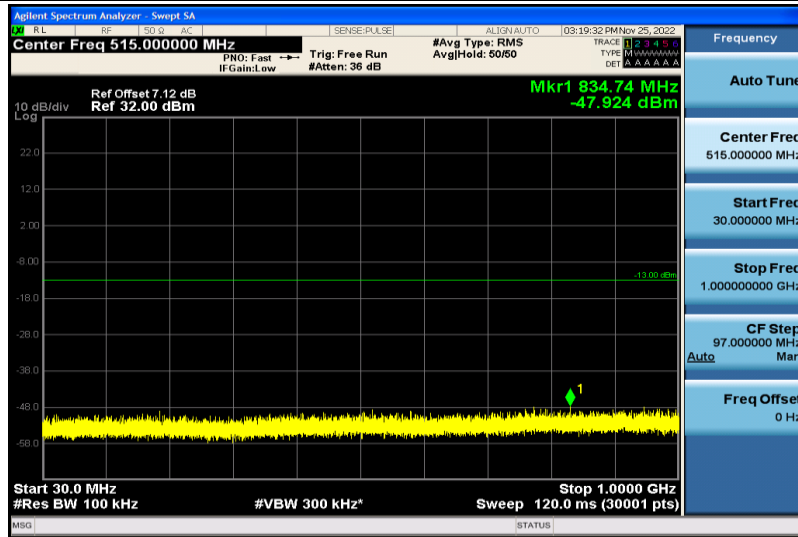

Band4-1.4MHz-64QAM-19957-1RB#0-1000~26000MHz

Band4-1.4MHz-64QAM-20175-1RB#0-30~1000MHz