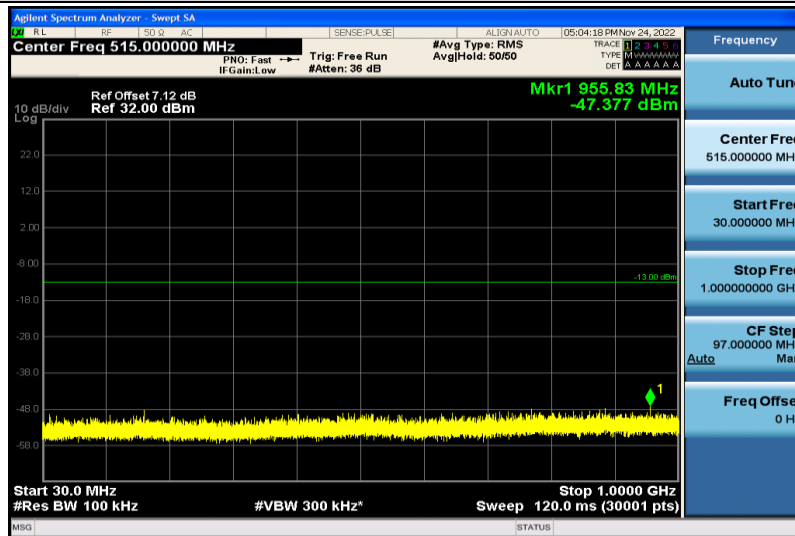

Band4-1.4MHz-16QAM-20393-1RB#0-1000~26000MHz

Band4-3MHz-QPSK-19965-1RB#0-30~1000MHz