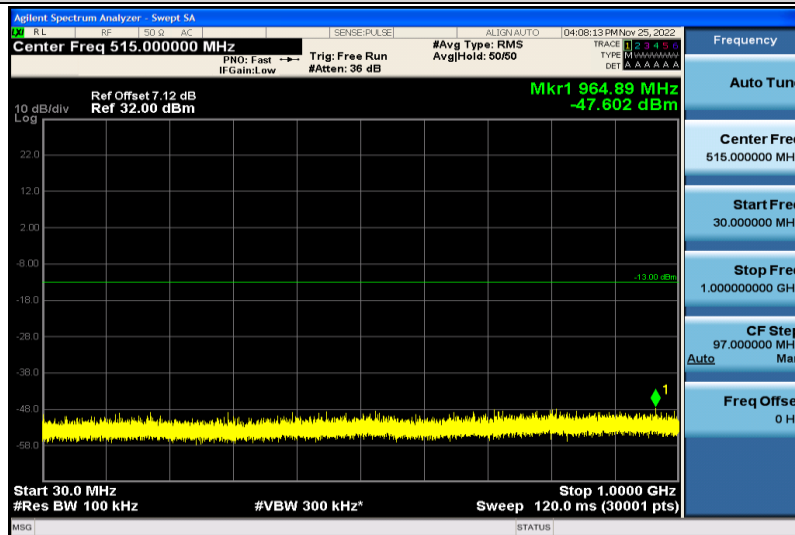

Band4-5MHz-64QAM-19975-1RB#0-30~1000MHz

Band4-5MHz-64QAM-19975-1RB#0-1000~26000MHz

Band4-5MHz-64QAM-20175-1RB#0-30~1000MHz

Band4-5MHz-64QAM-20175-1RB#0-1000~26000MHz

Band4-5MHz-64QAM-20375-1RB#0-30~1000MHz