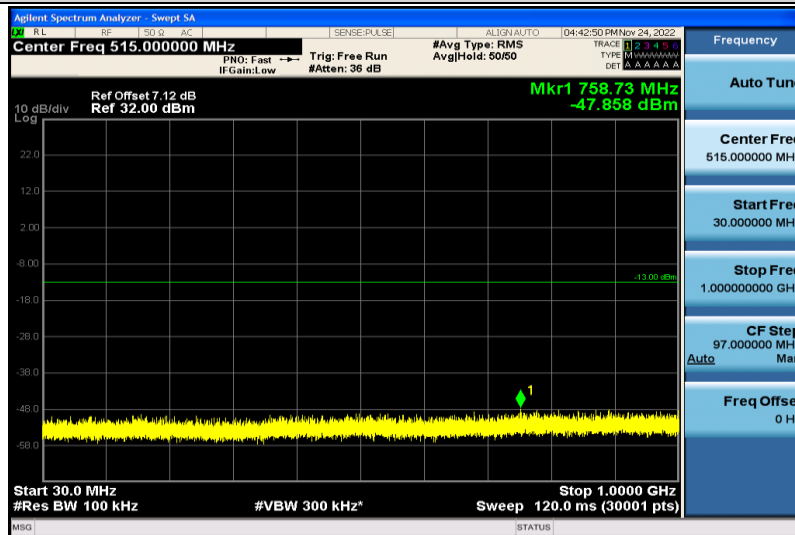

Band4-1.4MHz-64QAM-20393-1RB#0-1000~26000MHz

Band4-1.4MHz-16QAM-19957-1RB#0-30~1000MHz

Band4-1.4MHz-16QAM-19957-1RB#0-1000~26000MHz

Band4-1.4MHz-16QAM-20175-1RB#0-30~1000MHz

Band4-1.4MHz-16QAM-20175-1RB#0-1000~26000MHz