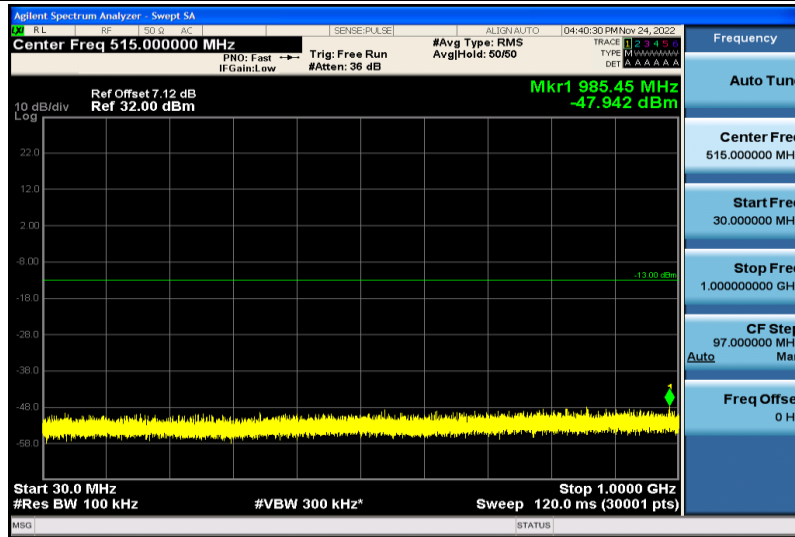

Band4-1.4MHz-64QAM-20393-1RB#0-1000~26000MHz

Band4-1.4MHz-16QAM-19957-1RB#0-30~1000MHz

Band4-1.4MHz-16QAM-19957-1RB#0-1000~26000MHz

Band4-1.4MHz-16QAM-20175-1RB#0-30~1000MHz

Band4-1.4MHz-16QAM-20175-1RB#0-1000~26000MHz