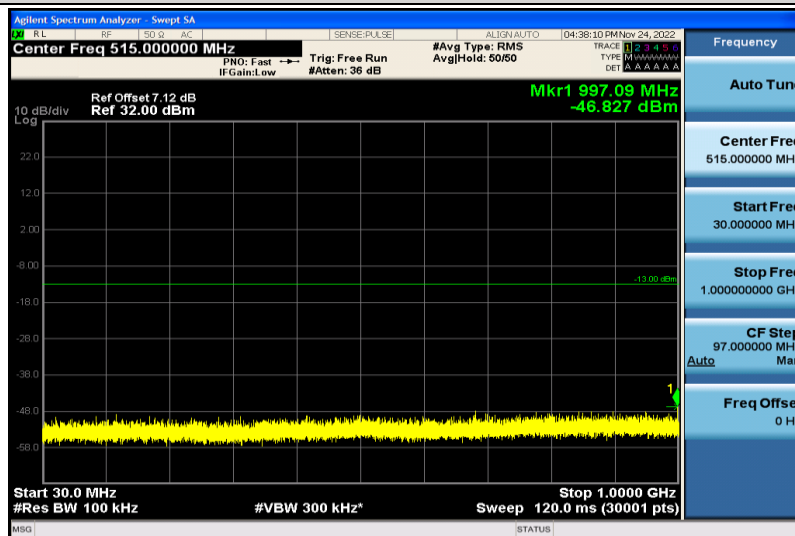

Band4-1.4MHz-64QAM-20393-1RB#0-1000~26000MHz

Band4-1.4MHz-16QAM-19957-1RB#0-30~1000MHz