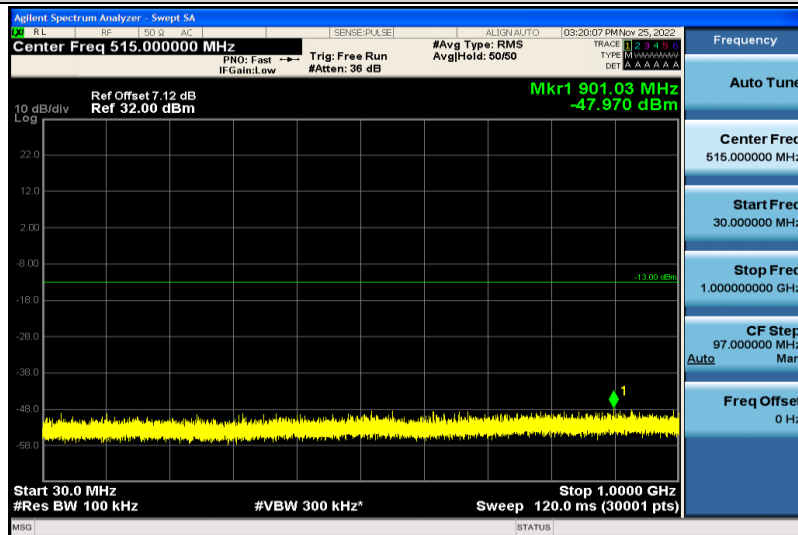

Band4-1.4MHz-64QAM-19957-1RB#0-30~1000MHz

Band4-1.4MHz-64QAM-19957-1RB#0-1000~26000MHz

Band4-1.4MHz-64QAM-20175-1RB#0-30~1000MHz

Band4-1.4MHz-64QAM-20175-1RB#0-1000~26000MHz

Band4-1.4MHz-64QAM-20393-1RB#0-30~1000MHz