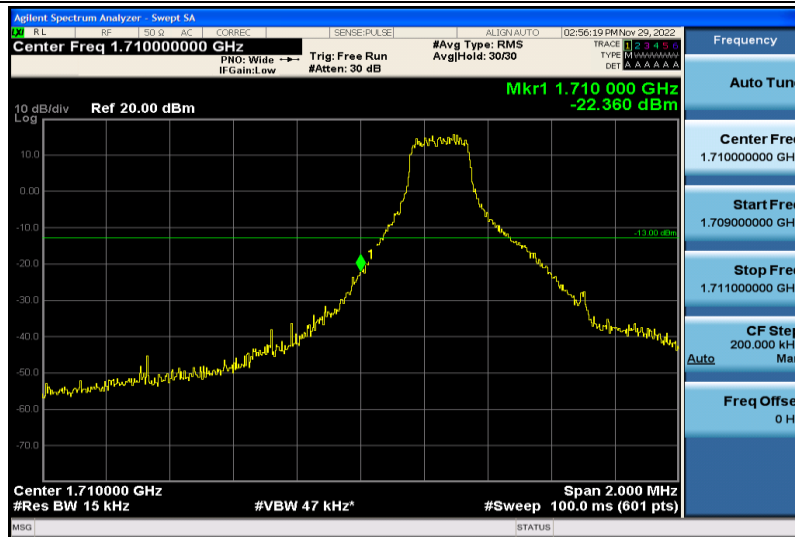

Band13-10MHz-64QAM-23230-1RB#49

Band13-10MHz-64QAM-23230-50RB#0

Band13-10MHz-16QAM-23230-1RB#49

Band13-10MHz-16QAM-23230-50RB#0

Band66-1.4MHz-QPSK-131979-1RB#0

Band66-1.4MHz-QPSK-131979-6RB#0

Band66-1.4MHz-QPSK-132665-1RB#5