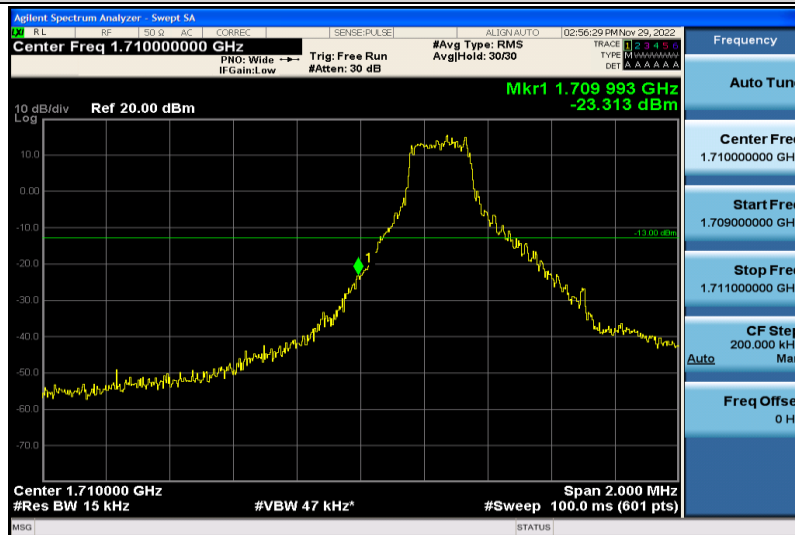

Band66-1.4MHz-QPSK-132665-6RB#0

Band66-1.4MHz-64QAM-131979-1RB#0

Band66-1.4MHz-64QAM-131979-6RB#0

Band66-1.4MHz-64QAM-132665-1RB#5

Band66-1.4MHz-64QAM-132665-6RB#0

Band66-1.4MHz-16QAM-131979-1RB#0

Band66-1.4MHz-16QAM-131979-6RB#0