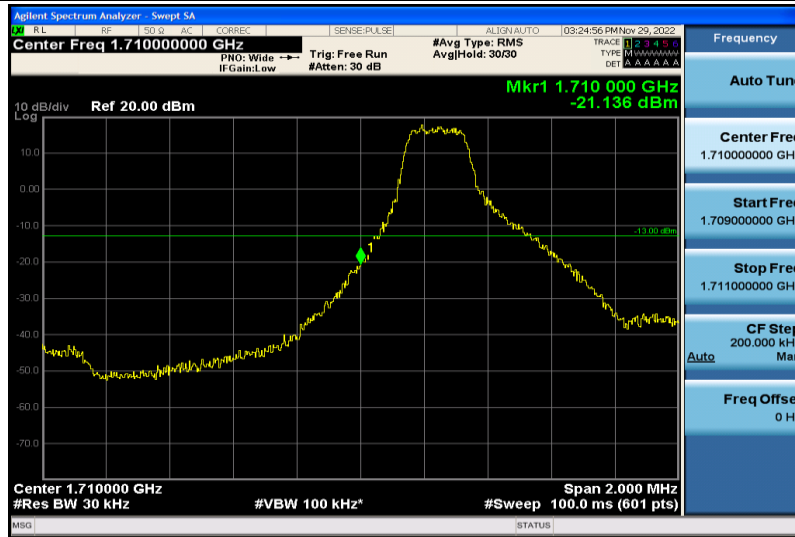

Band66-1.4MHz-16QAM-132665-6RB#0

Band66-3MHz-QPSK-131987-1RB#0