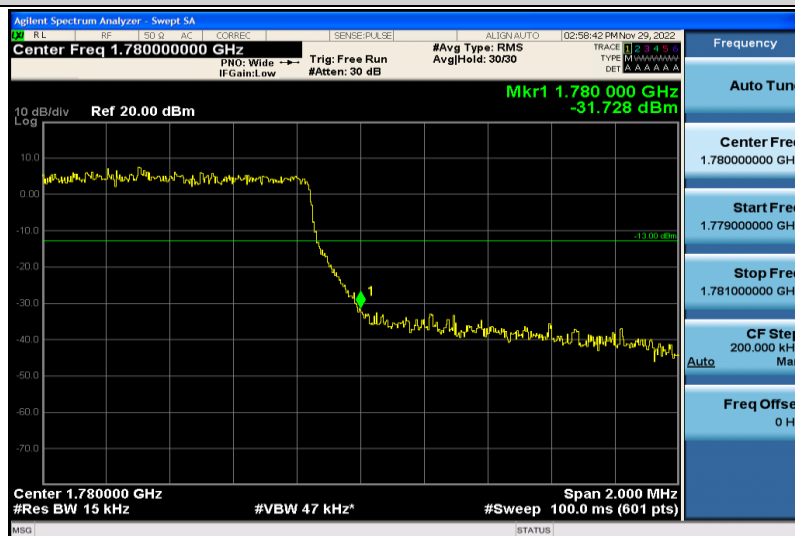

Band66-1.4MHz-16QAM-132665-1RB#5

Band66-1.4MHz-16QAM-132665-6RB#0