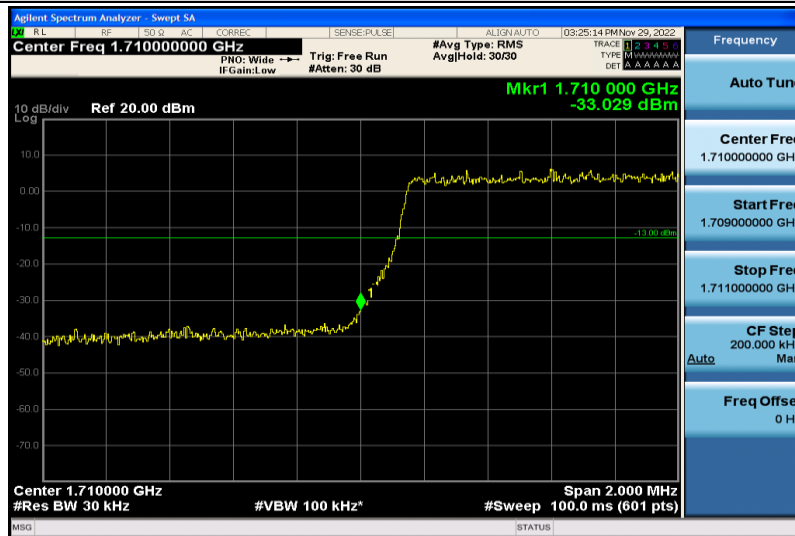

Band66-3MHz-QPSK-131987-1RB#0

Band66-3MHz-QPSK-131987-15RB#0