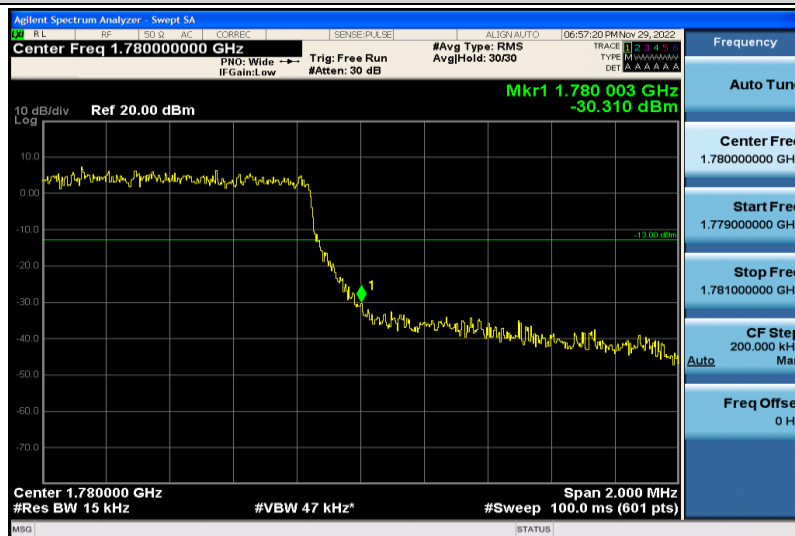

Band66-1.4MHz-QPSK-132665-6RB#0

Band66-1.4MHz-64QAM-131979-1RB#0

Band66-1.4MHz-64QAM-131979-6RB#0

Band66-1.4MHz-64QAM-132665-1RB#5

Band66-1.4MHz-64QAM-132665-6RB#0

Band66-1.4MHz-16QAM-131979-1RB#0

Band66-1.4MHz-16QAM-131979-6RB#0