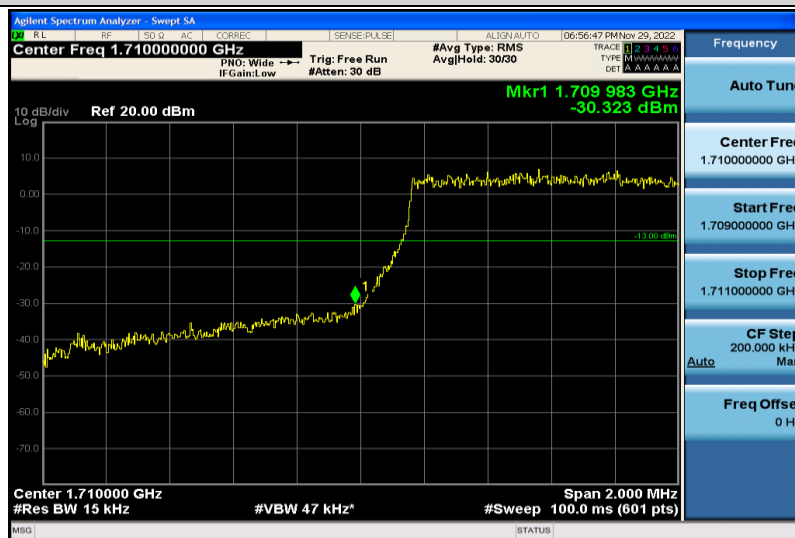

Band66-1.4MHz-64QAM-131979-1RB#0

Band66-1.4MHz-64QAM-131979-6RB#0