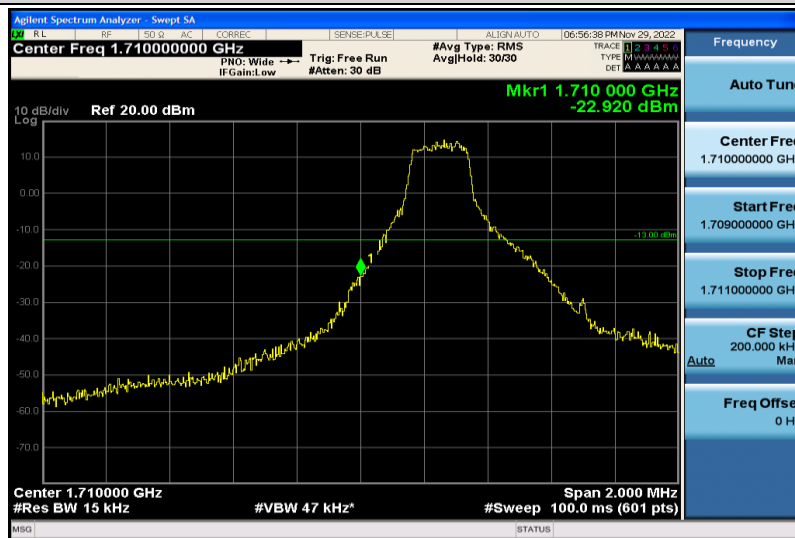

Band66-1.4MHz-QPSK-132665-6RB#0

Band66-1.4MHz-64QAM-131979-1RB#0