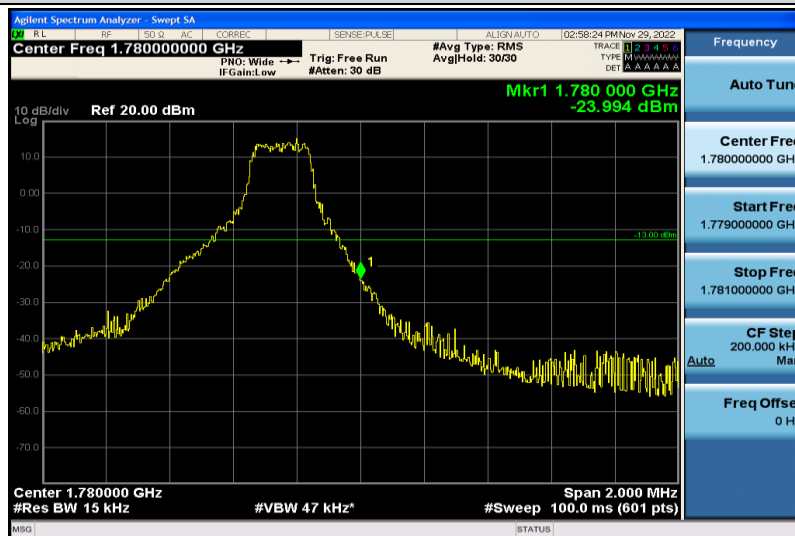

Band66-1.4MHz-QPSK-132665-6RB#0

Band66-1.4MHz-64QAM-131979-1RB#0

Band66-1.4MHz-64QAM-131979-6RB#0

Band66-1.4MHz-64QAM-132665-1RB#5

Band66-1.4MHz-64QAM-132665-6RB#0

Band66-1.4MHz-16QAM-131979-1RB#0

Band66-1.4MHz-16QAM-131979-6RB#0