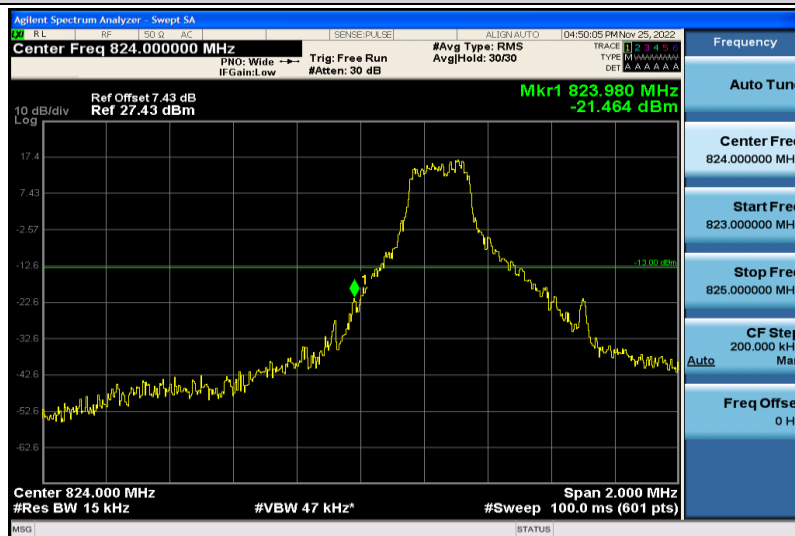

Band5-1.4MHz-QPSK-20643-6RB#0

Band5-1.4MHz-64QAM-20407-1RB#0