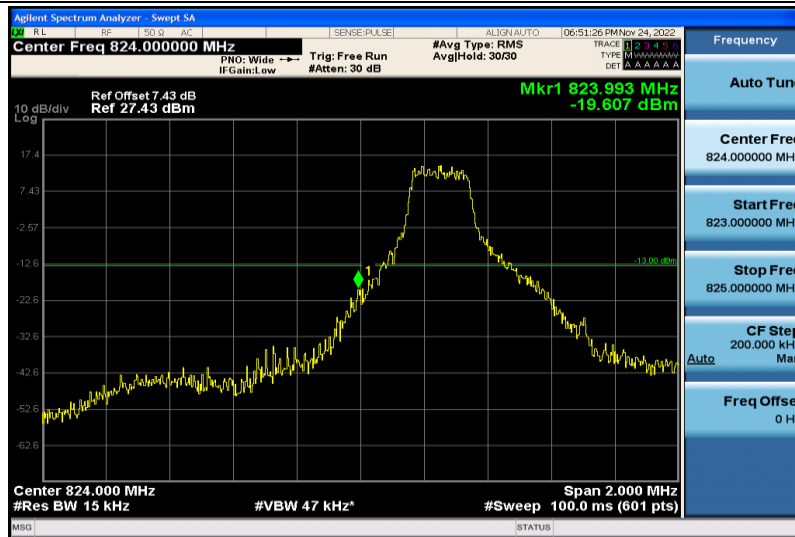

Band4-20MHz-16QAM-20050-1RB#0

Band4-20MHz-16QAM-20050-100RB#0

Band4-20MHz-16QAM-20300-1RB#99

Band4-20MHz-16QAM-20300-100RB#0

Band5-1.4MHz-QPSK-20407-1RB#0

Band5-1.4MHz-QPSK-20407-6RB#0

Band5-1.4MHz-QPSK-20643-1RB#5