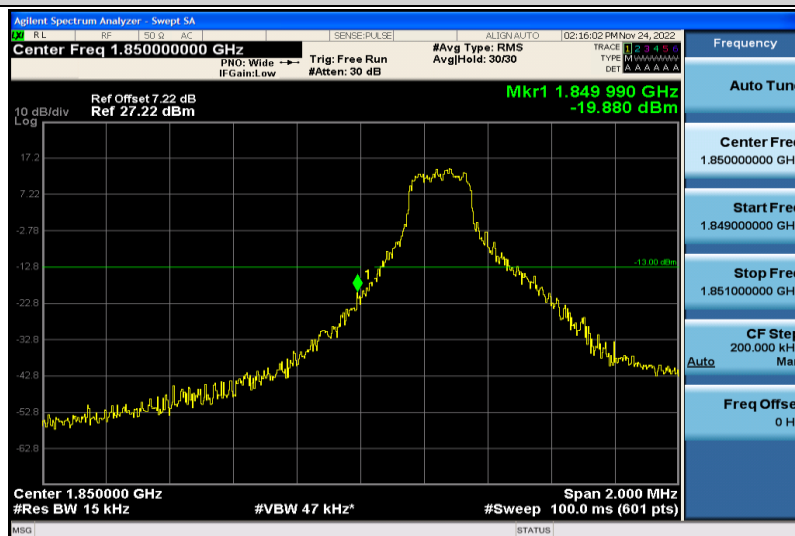

Band2-1.4MHz-16QAM-18607-1RB#0