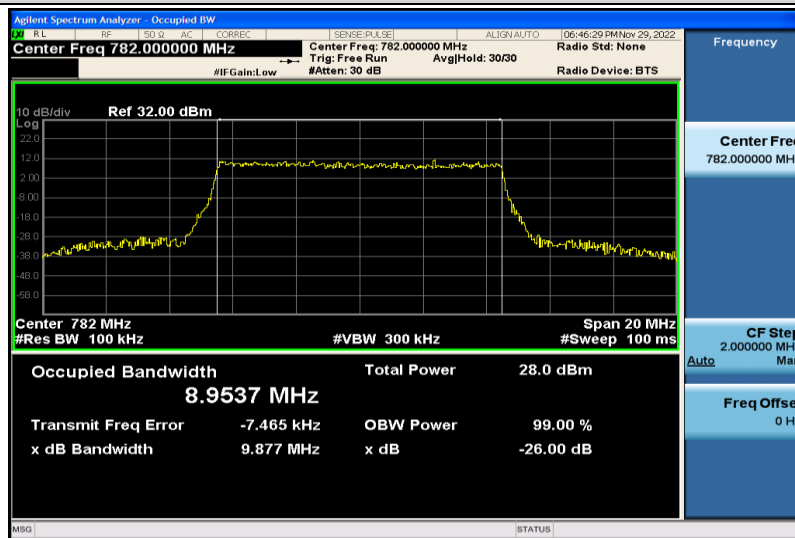

Band13-10MHz-64QAM-23230-50RB#0-8.9537