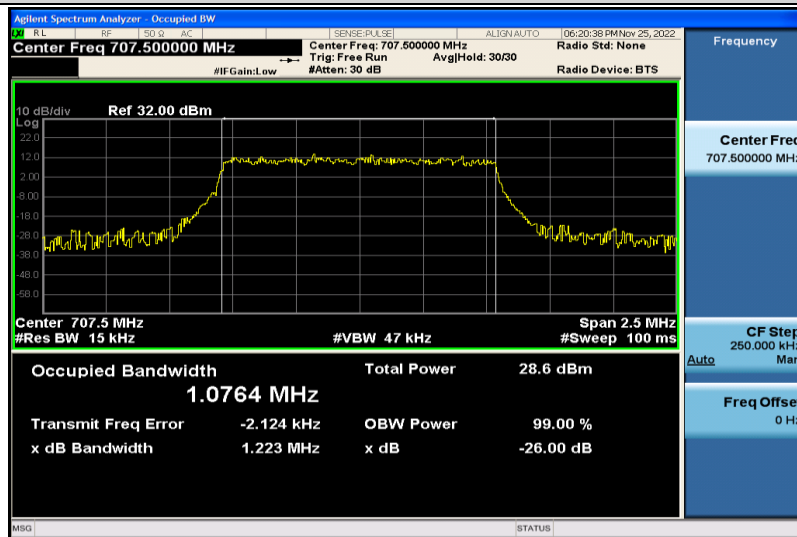

Band12-1.4MHz-64QAM-23017-6RB#0-1.0763

Band12-1.4MHz-64QAM-23095-6RB#0-1.0764

Band12-1.4MHz-64QAM-23173-6RB#0-1.0792

Band12-1.4MHz-16QAM-23017-6RB#0-1.0786

Band12-1.4MHz-16QAM-23095-6RB#0-1.0761

Band12-1.4MHz-16QAM-23173-6RB#0-1.0799