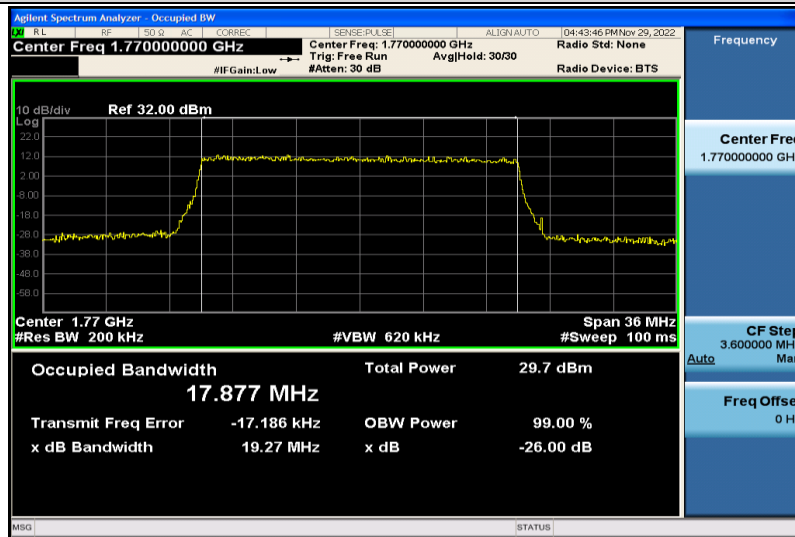

Band66-20MHz-QPSK-132572-100RB#0-17.877