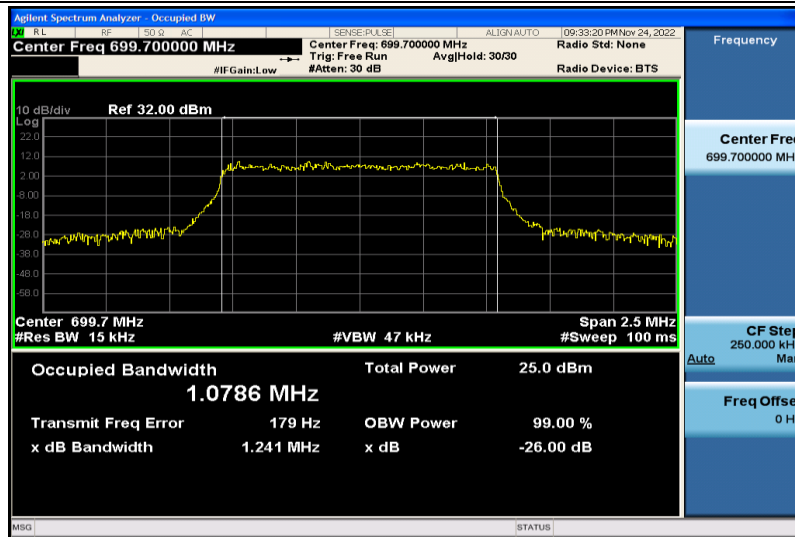

Band12-1.4MHz-64QAM-23017-6RB#0-1.0763

Band12-1.4MHz-64QAM-23095-6RB#0-1.0764

Band12-1.4MHz-64QAM-23173-6RB#0-1.0792

Band12-1.4MHz-16QAM-23017-6RB#0-1.0786

Band12-1.4MHz-16QAM-23095-6RB#0-1.0761

Band12-1.4MHz-16QAM-23173-6RB#0-1.0799