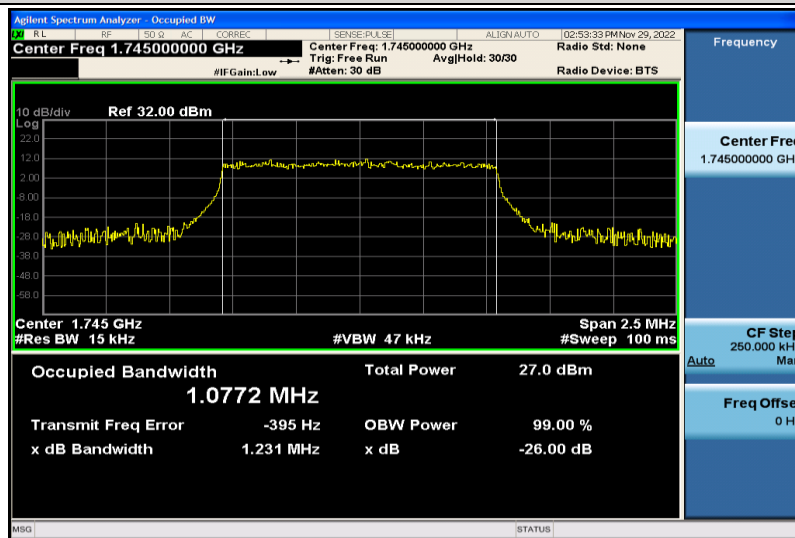

Band66-1.4MHz-64QAM-131979-6RB#0-1.0758

Band66-1.4MHz-64QAM-132322-6RB#0-1.0776

Band66-1.4MHz-64QAM-132665-6RB#0-1.0823

Band66-1.4MHz-16QAM-131979-6RB#0-1.0773

Band66-1.4MHz-16QAM-132322-6RB#0-1.0772

Band66-1.4MHz-16QAM-132665-6RB#0-1.0754