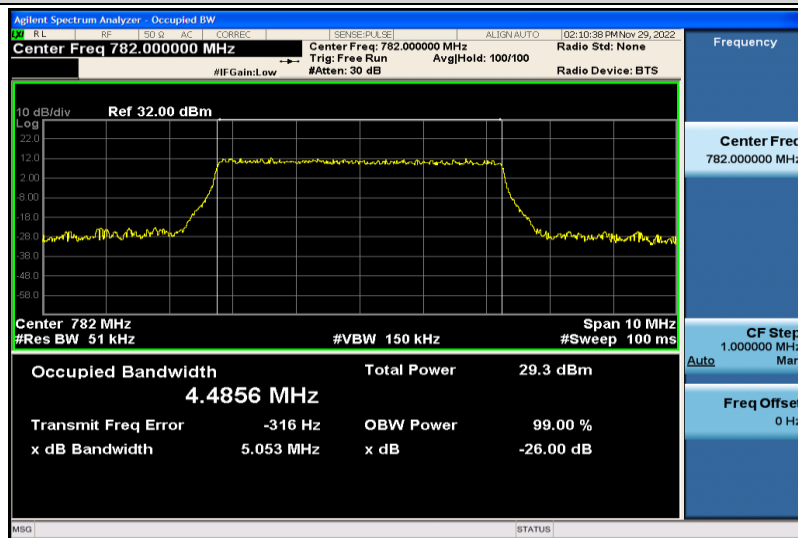

Band13-5MHz-64QAM-23205-25RB#0-4.4762

Band13-5MHz-64QAM-23230-25RB#0-4.4782

Band13-5MHz-64QAM-23255-25RB#0-4.4922

Band13-5MHz-16QAM-23205-25RB#0-4.4751

Band13-5MHz-16QAM-23230-25RB#0-4.4856

Band13-5MHz-16QAM-23255-25RB#0-4.4895