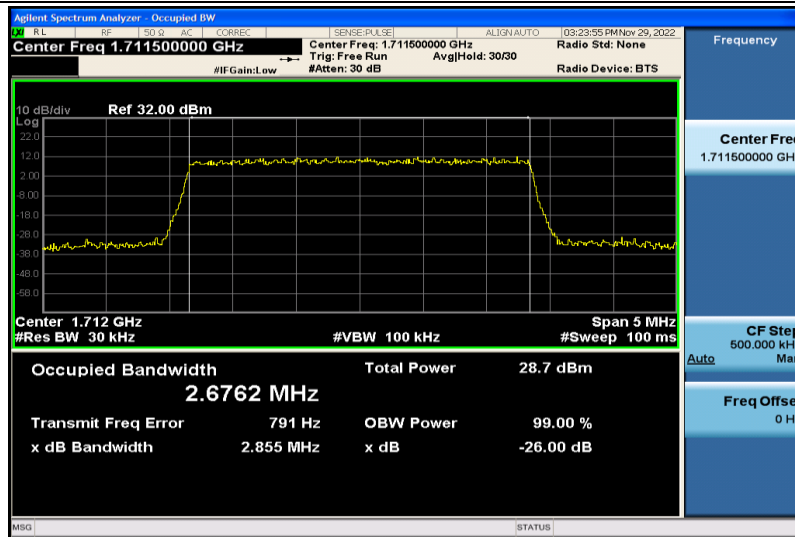

Band66-1.4MHz-64QAM-131979-6RB#0-1.0758

Band66-1.4MHz-64QAM-132322-6RB#0-1.0776

Band66-1.4MHz-64QAM-132665-6RB#0-1.0823

Band66-1.4MHz-16QAM-131979-6RB#0-1.0773

Band66-1.4MHz-16QAM-132322-6RB#0-1.0772

Band66-1.4MHz-16QAM-132665-6RB#0-1.0754