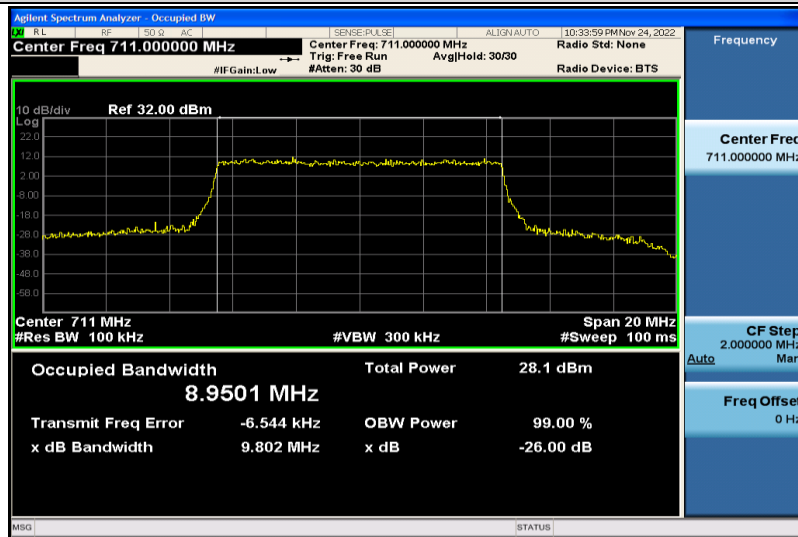

Band12-10MHz-QPSK-23130-50RB#0-8.9501