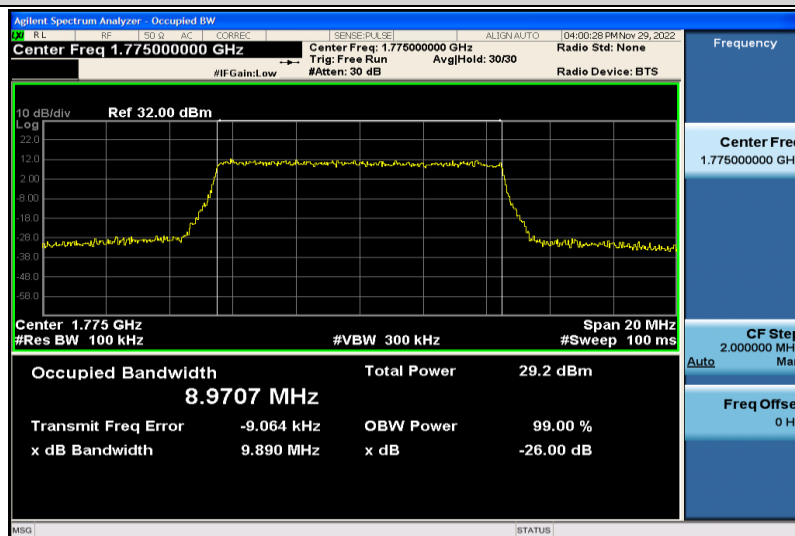

Band66-10MHz-QPSK-132622-50RB#0-8.9707