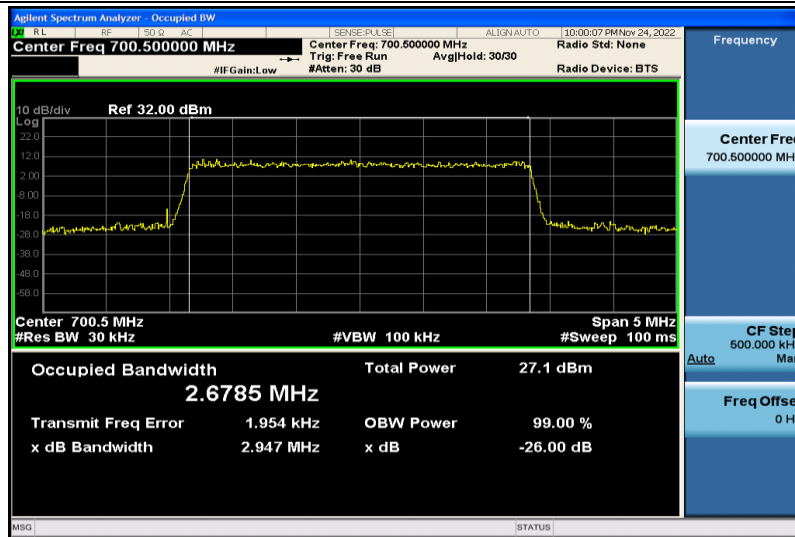

Band12-1.4MHz-64QAM-23017-6RB#0-1.0763

Band12-1.4MHz-64QAM-23095-6RB#0-1.0764

Band12-1.4MHz-64QAM-23173-6RB#0-1.0792

Band12-1.4MHz-16QAM-23017-6RB#0-1.0786

Band12-1.4MHz-16QAM-23095-6RB#0-1.0761

Band12-1.4MHz-16QAM-23173-6RB#0-1.0799