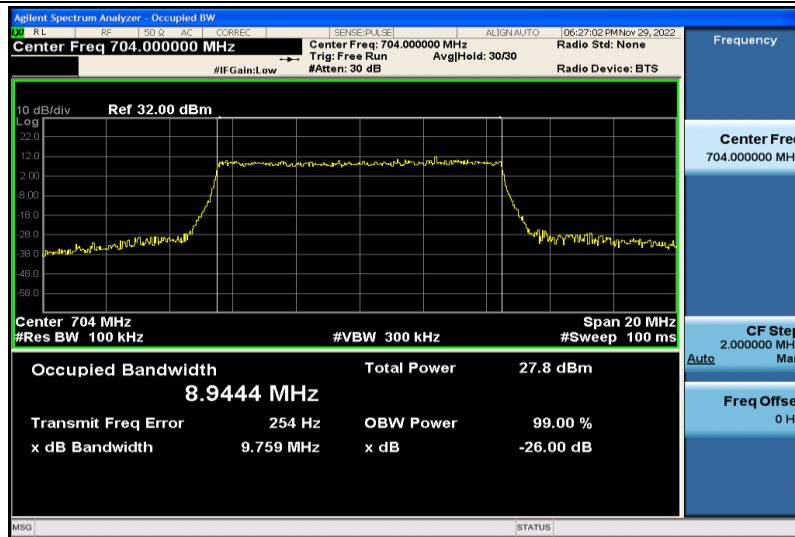

Band12-10MHz-64QAM-23060-50RB#0-8.9444