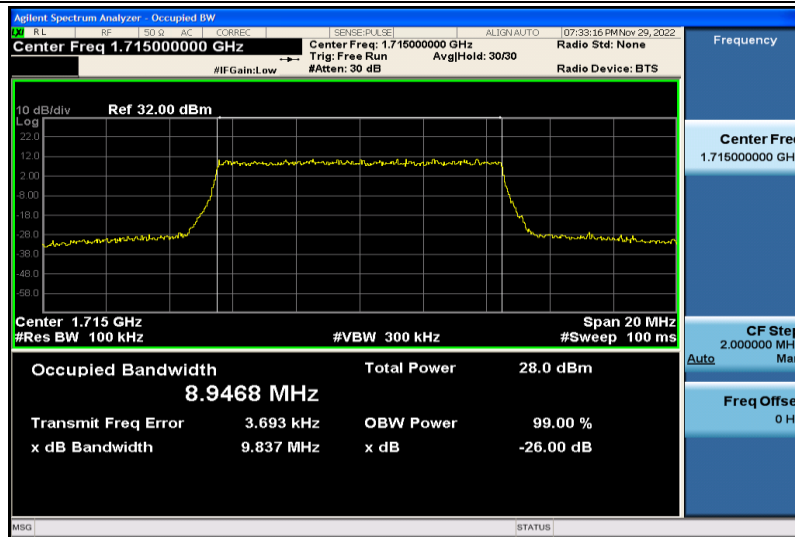

Band66-10MHz-64QAM-132022-50RB#0-8.9468