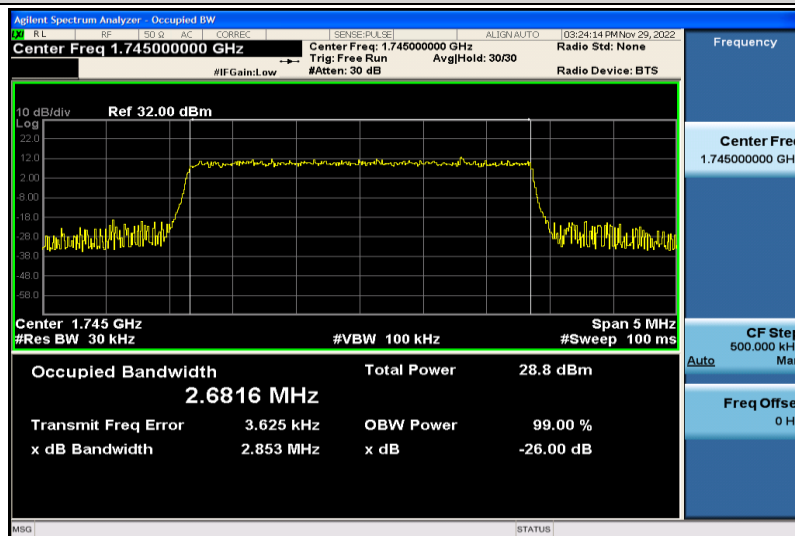

Band66-3MHz-QPSK-132322-15RB#0-2.6816