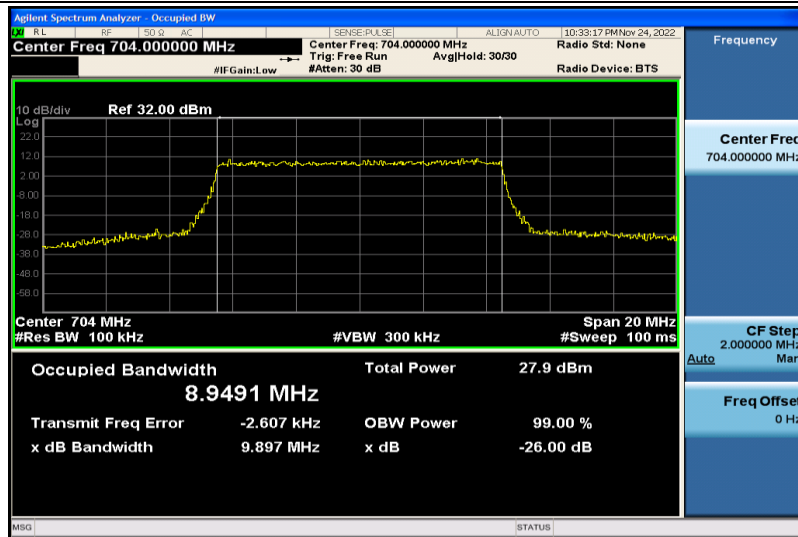

Band12-5MHz-64QAM-23035-25RB#0-4.4802

Band12-5MHz-64QAM-23095-25RB#0-4.4821

Band12-5MHz-64QAM-23155-25RB#0-4.4788

Band12-5MHz-16QAM-23035-25RB#0-4.4923

Band12-5MHz-16QAM-23095-25RB#0-4.4880

Band12-5MHz-16QAM-23155-25RB#0-4.4796