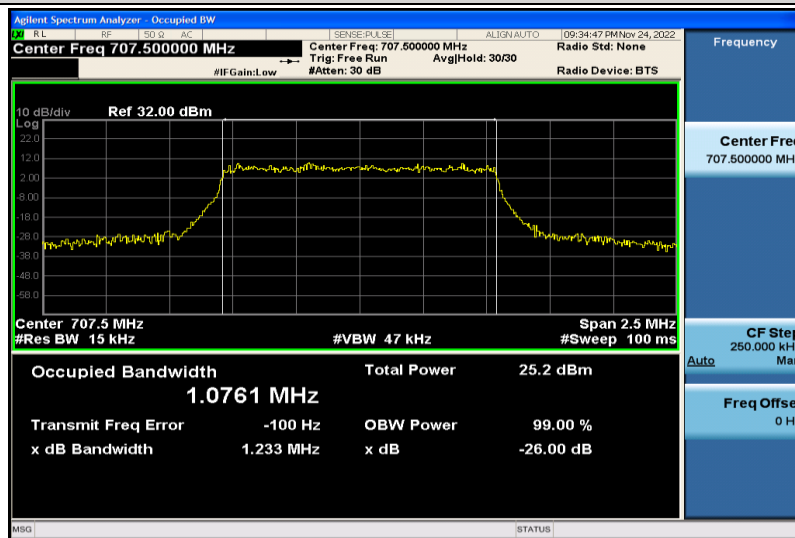

Band12-1.4MHz-64QAM-23017-6RB#0-1.0763

Band12-1.4MHz-64QAM-23095-6RB#0-1.0764

Band12-1.4MHz-64QAM-23173-6RB#0-1.0792

Band12-1.4MHz-16QAM-23017-6RB#0-1.0786

Band12-1.4MHz-16QAM-23095-6RB#0-1.0761

Band12-1.4MHz-16QAM-23173-6RB#0-1.0799