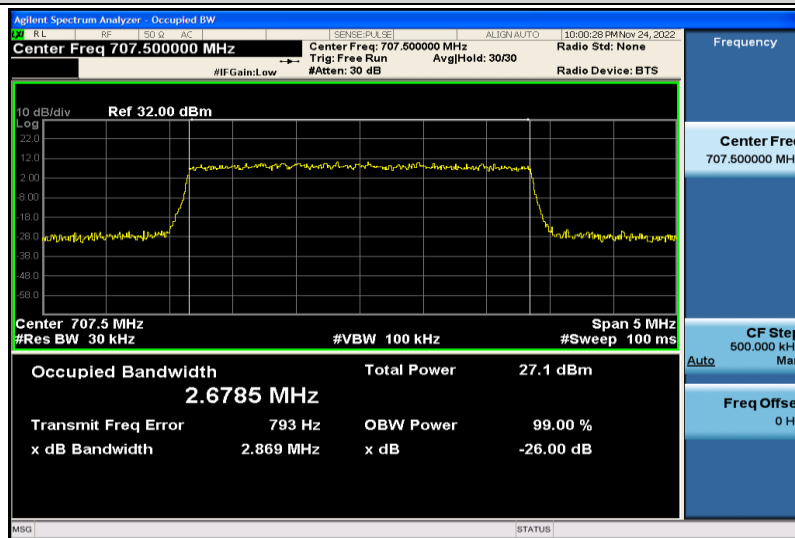

Band12-3MHz-QPSK-23095-15RB#0-2.6785