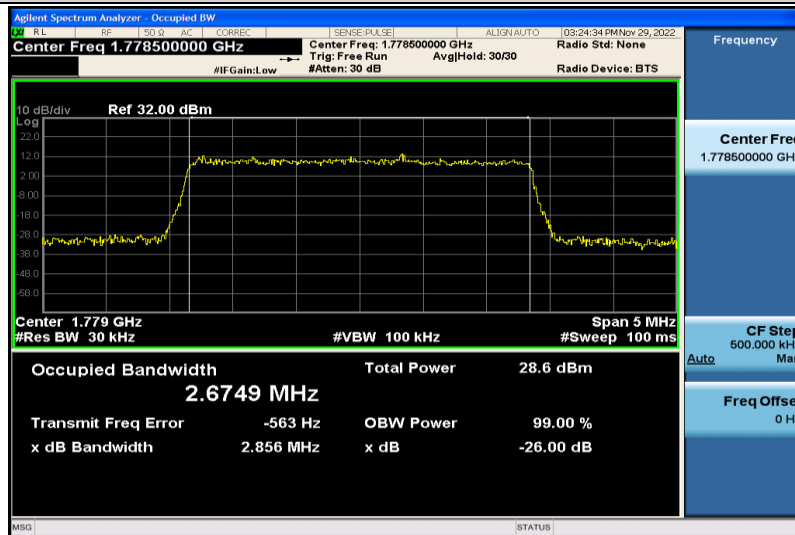

Band66-3MHz-QPSK-132657-15RB#0-2.6749