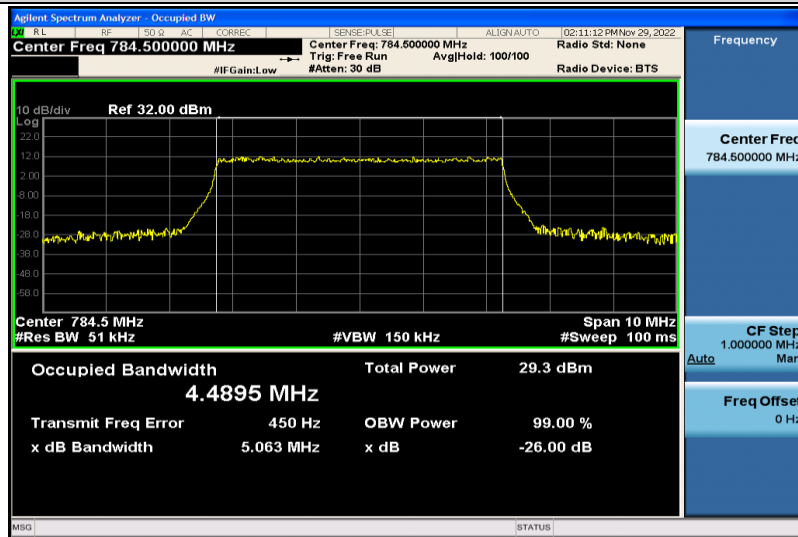

Band13-5MHz-64QAM-23205-25RB#0-4.4762

Band13-5MHz-64QAM-23230-25RB#0-4.4782

Band13-5MHz-64QAM-23255-25RB#0-4.4922

Band13-5MHz-16QAM-23205-25RB#0-4.4751

Band13-5MHz-16QAM-23230-25RB#0-4.4856

Band13-5MHz-16QAM-23255-25RB#0-4.4895