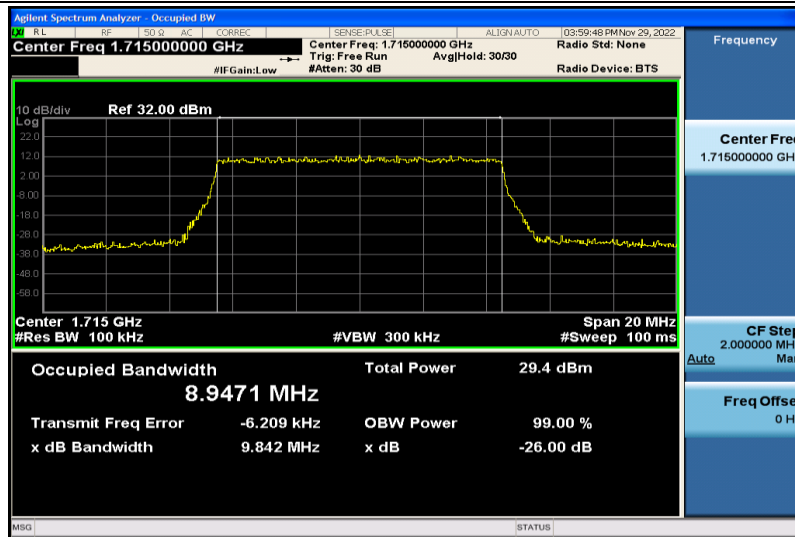

Band66-5MHz-64QAM-131997-25RB#0-4.4828

Band66-5MHz-64QAM-132322-25RB#0-4.4786

Band66-5MHz-64QAM-132647-25RB#0-4.4746

Band66-5MHz-16QAM-131997-25RB#0-4.4831

Band66-5MHz-16QAM-132322-25RB#0-4.4868

Band66-5MHz-16QAM-132647-25RB#0-4.4759