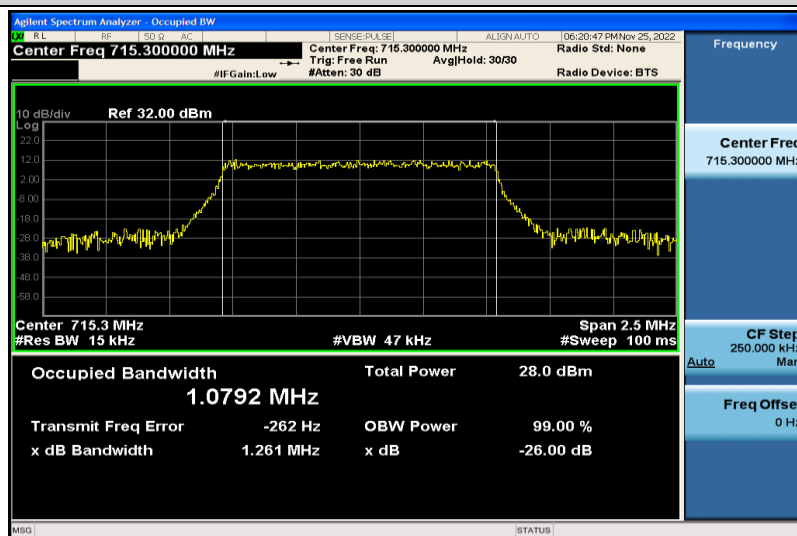

Band12-1.4MHz-64QAM-23017-6RB#0-1.0763

Band12-1.4MHz-64QAM-23095-6RB#0-1.0764

Band12-1.4MHz-64QAM-23173-6RB#0-1.0792

Band12-1.4MHz-16QAM-23017-6RB#0-1.0786

Band12-1.4MHz-16QAM-23095-6RB#0-1.0761

Band12-1.4MHz-16QAM-23173-6RB#0-1.0799