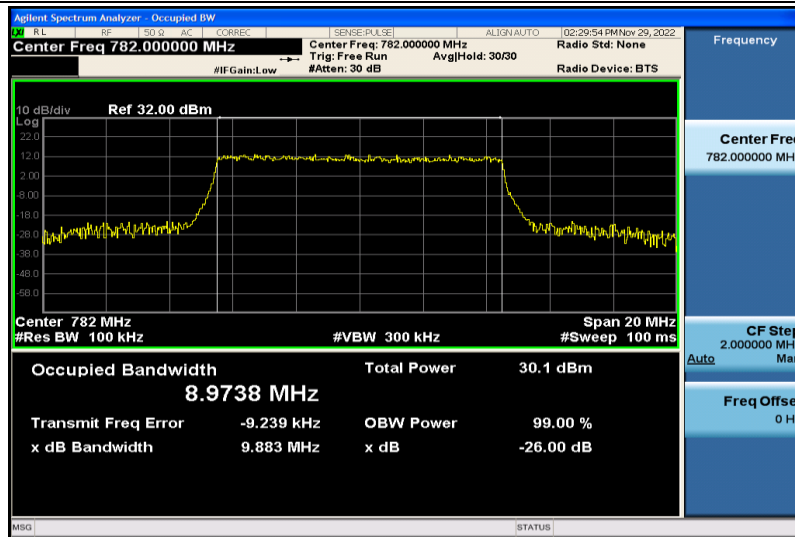

Band13-5MHz-64QAM-23205-25RB#0-4.4762

Band13-5MHz-64QAM-23230-25RB#0-4.4782

Band13-5MHz-64QAM-23255-25RB#0-4.4922

Band13-5MHz-16QAM-23205-25RB#0-4.4751

Band13-5MHz-16QAM-23230-25RB#0-4.4856

Band13-5MHz-16QAM-23255-25RB#0-4.4895