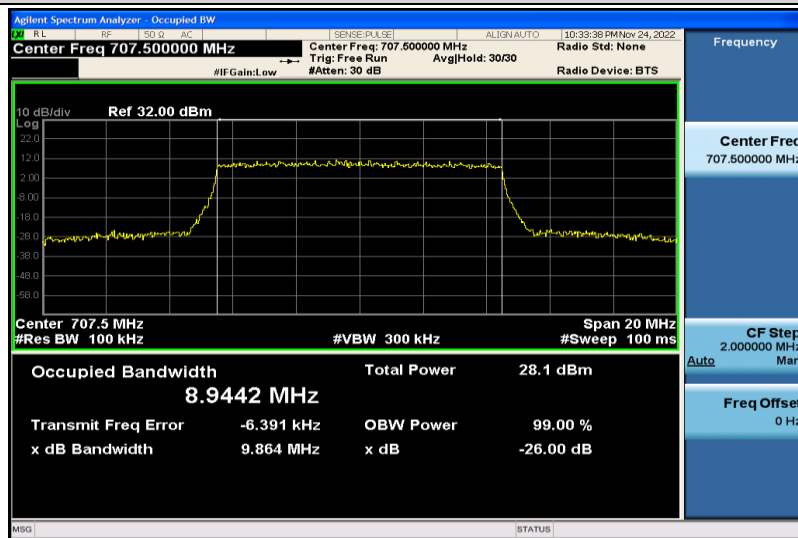

Band12-10MHz-QPSK-23095-50RB#0-8.9442