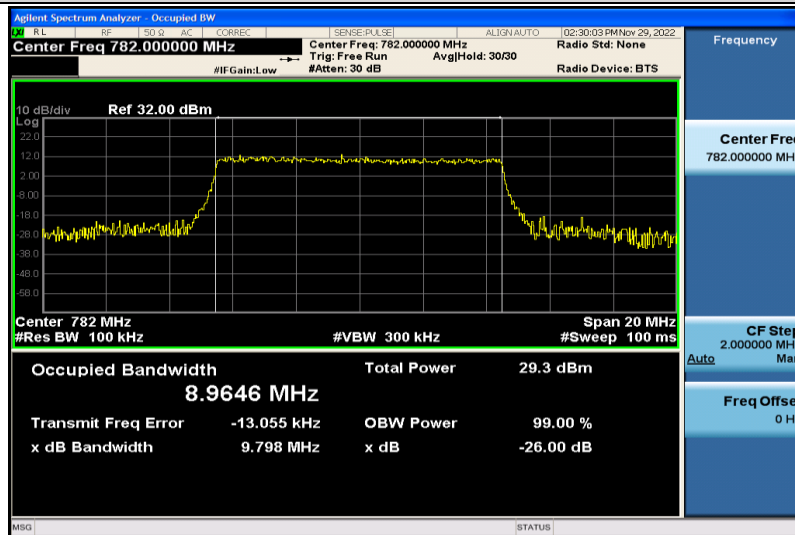

Band13-10MHz-16QAM-23230-50RB#0-8.9646