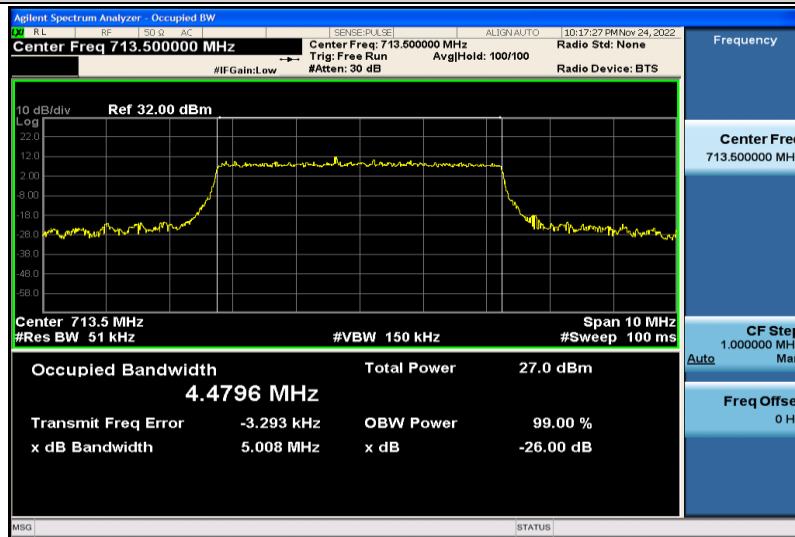

Band12-5MHz-64QAM-23035-25RB#0-4.4802

Band12-5MHz-64QAM-23095-25RB#0-4.4821

Band12-5MHz-64QAM-23155-25RB#0-4.4788

Band12-5MHz-16QAM-23035-25RB#0-4.4923

Band12-5MHz-16QAM-23095-25RB#0-4.4880

Band12-5MHz-16QAM-23155-25RB#0-4.4796