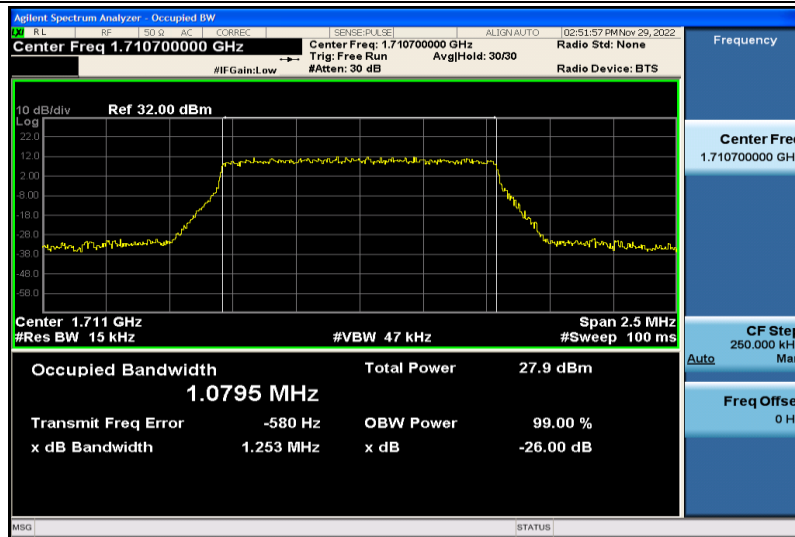

Band66-1.4MHz-QPSK-131979-6RB#0-1.0795