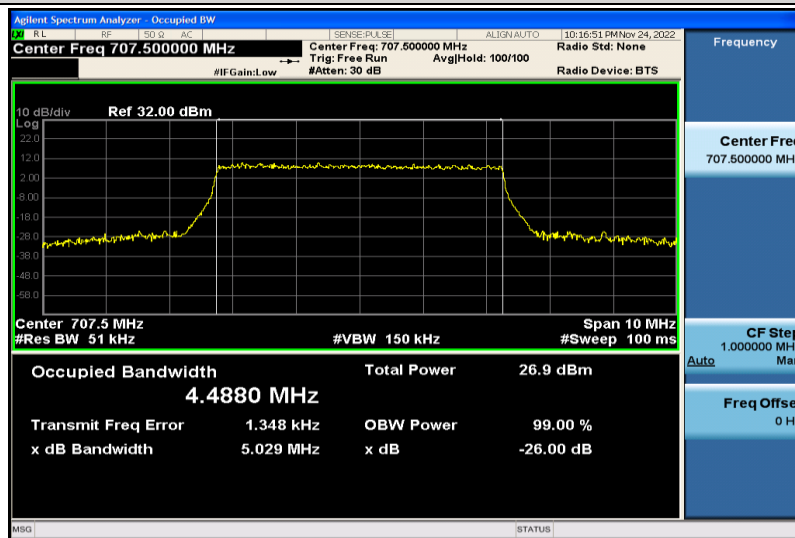

Band12-5MHz-64QAM-23035-25RB#0-4.4802

Band12-5MHz-64QAM-23095-25RB#0-4.4821

Band12-5MHz-64QAM-23155-25RB#0-4.4788

Band12-5MHz-16QAM-23035-25RB#0-4.4923

Band12-5MHz-16QAM-23095-25RB#0-4.4880

Band12-5MHz-16QAM-23155-25RB#0-4.4796