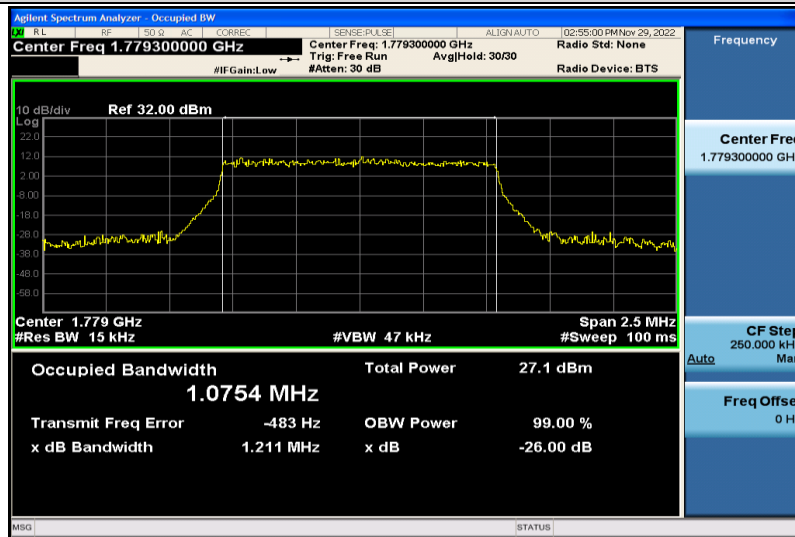

Band66-1.4MHz-64QAM-131979-6RB#0-1.0758

Band66-1.4MHz-64QAM-132322-6RB#0-1.0776

Band66-1.4MHz-64QAM-132665-6RB#0-1.0823

Band66-1.4MHz-16QAM-131979-6RB#0-1.0773

Band66-1.4MHz-16QAM-132322-6RB#0-1.0772

Band66-1.4MHz-16QAM-132665-6RB#0-1.0754