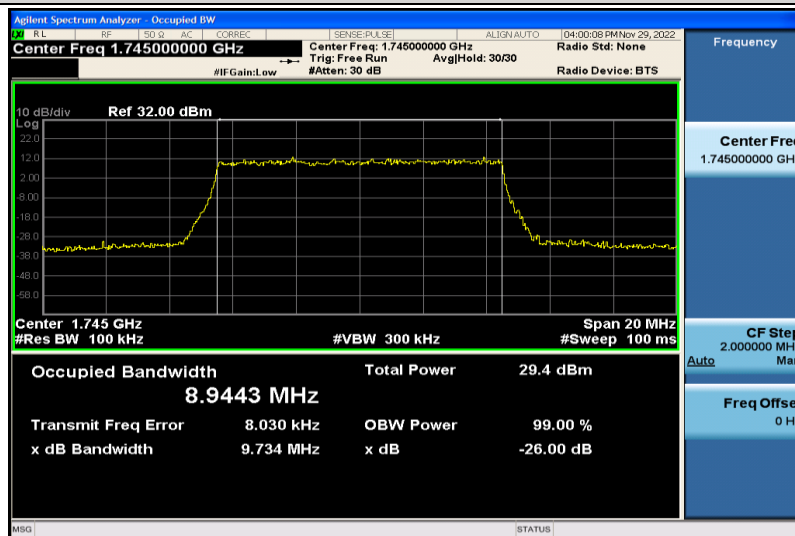

Band66-10MHz-QPSK-132322-50RB#0-8.9443