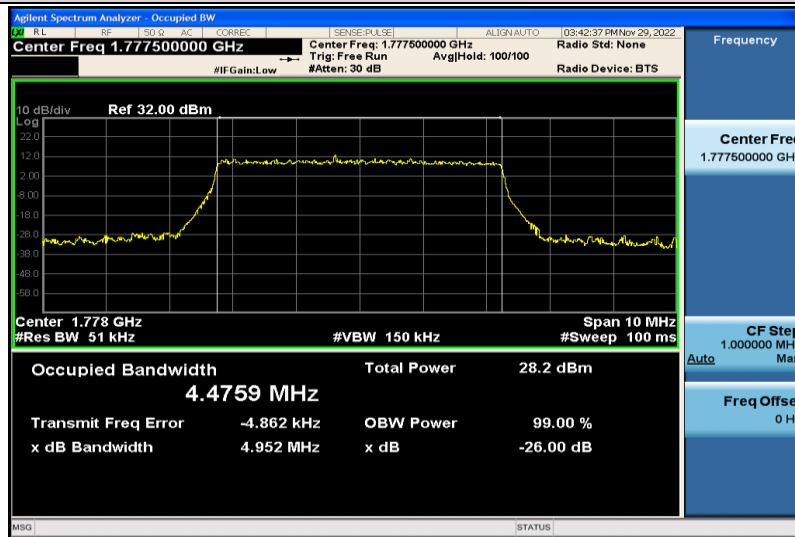

Band66-5MHz-64QAM-131997-25RB#0-4.4828

Band66-5MHz-64QAM-132322-25RB#0-4.4786

Band66-5MHz-64QAM-132647-25RB#0-4.4746

Band66-5MHz-16QAM-131997-25RB#0-4.4831

Band66-5MHz-16QAM-132322-25RB#0-4.4868

Band66-5MHz-16QAM-132647-25RB#0-4.4759