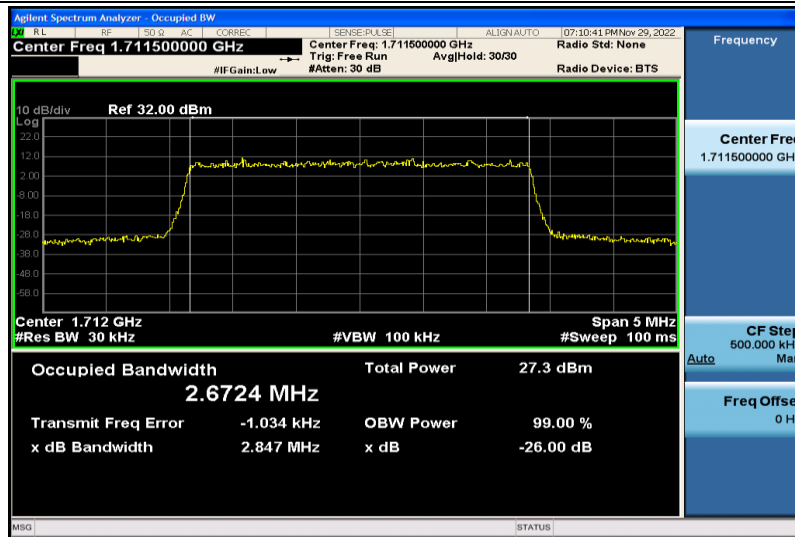

Band66-3MHz-64QAM-131987-15RB#0-2.6724