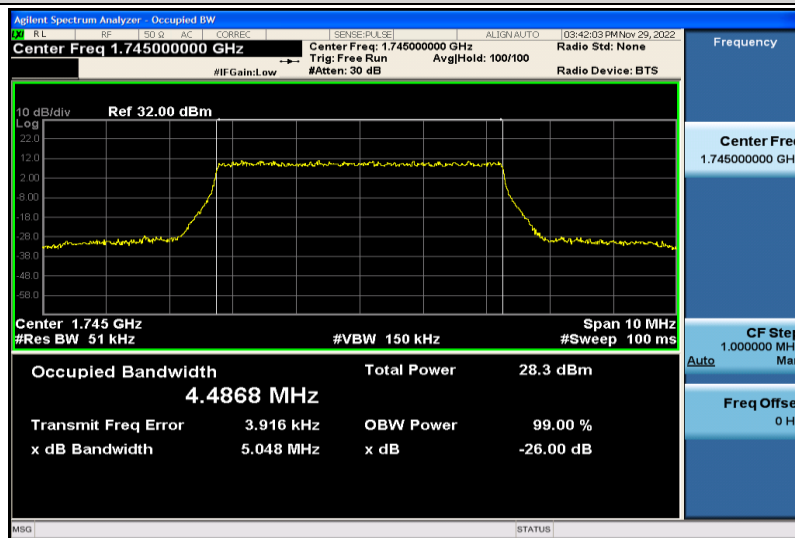

Band66-5MHz-64QAM-131997-25RB#0-4.4828

Band66-5MHz-64QAM-132322-25RB#0-4.4786

Band66-5MHz-64QAM-132647-25RB#0-4.4746

Band66-5MHz-16QAM-131997-25RB#0-4.4831

Band66-5MHz-16QAM-132322-25RB#0-4.4868

Band66-5MHz-16QAM-132647-25RB#0-4.4759