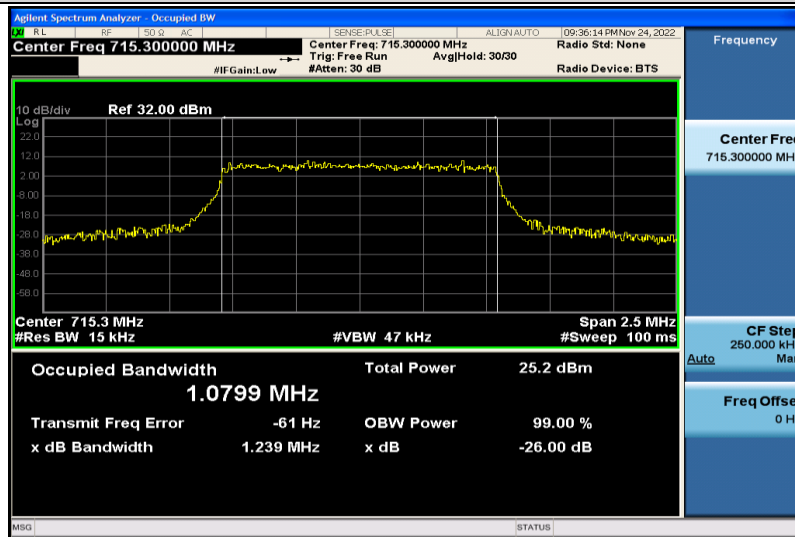

Band12-1.4MHz-64QAM-23017-6RB#0-1.0763

Band12-1.4MHz-64QAM-23095-6RB#0-1.0764

Band12-1.4MHz-64QAM-23173-6RB#0-1.0792

Band12-1.4MHz-16QAM-23017-6RB#0-1.0786

Band12-1.4MHz-16QAM-23095-6RB#0-1.0761

Band12-1.4MHz-16QAM-23173-6RB#0-1.0799