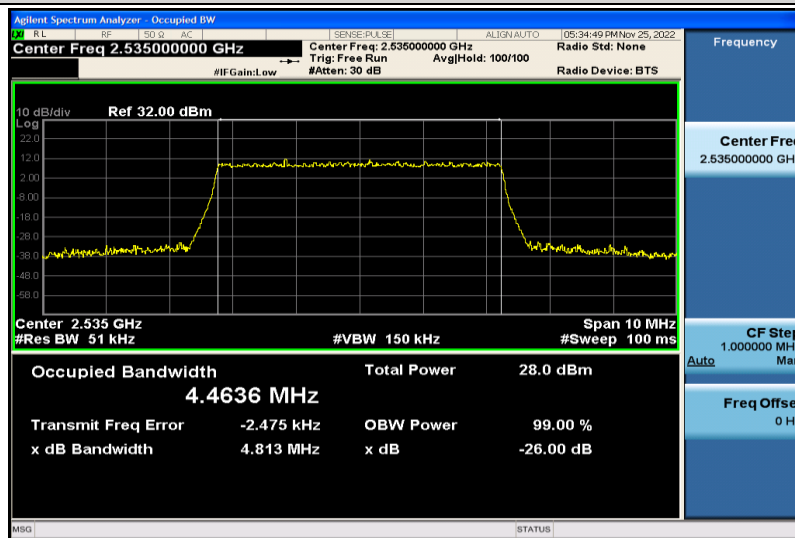

Band7-5MHz-64QAM-20775-25RB#0-4.4666

Band7-5MHz-64QAM-21100-25RB#0-4.4636