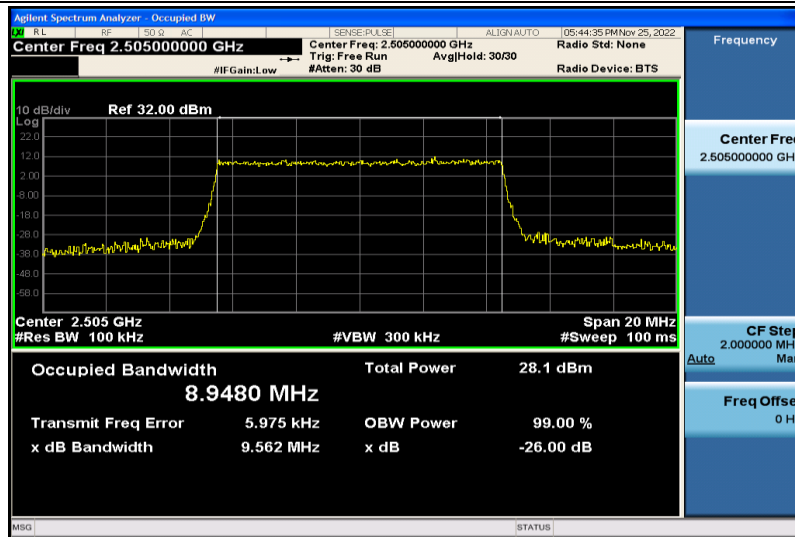

Band7-10MHz-QPSK-21400-50RB#0-8.9505

Band7-10MHz-64QAM-20800-50RB#0-8.9480