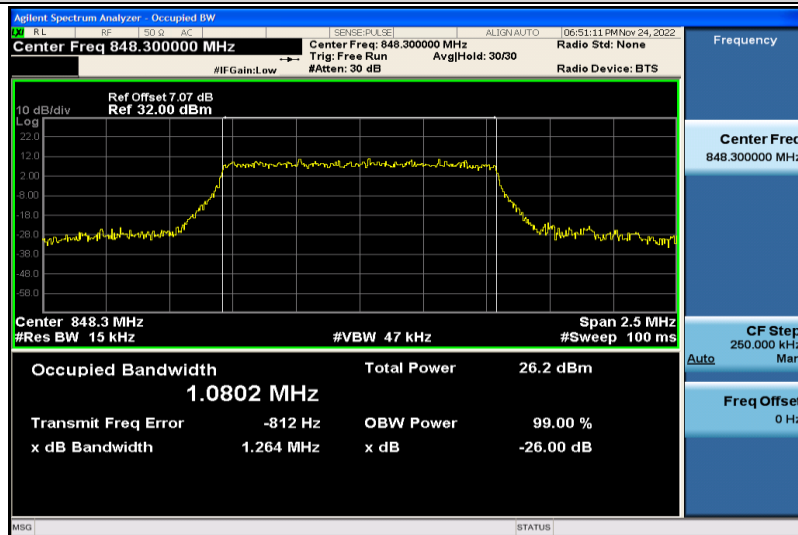

Band5-1.4MHz-64QAM-20407-6RB#0-1.0810

Band5-1.4MHz-64QAM-20525-6RB#0-1.0754

Band5-1.4MHz-64QAM-20643-6RB#0-1.0795

Band5-1.4MHz-16QAM-20407-6RB#0-1.0792

Band5-1.4MHz-16QAM-20525-6RB#0-1.0800

Band5-1.4MHz-16QAM-20643-6RB#0-1.0802