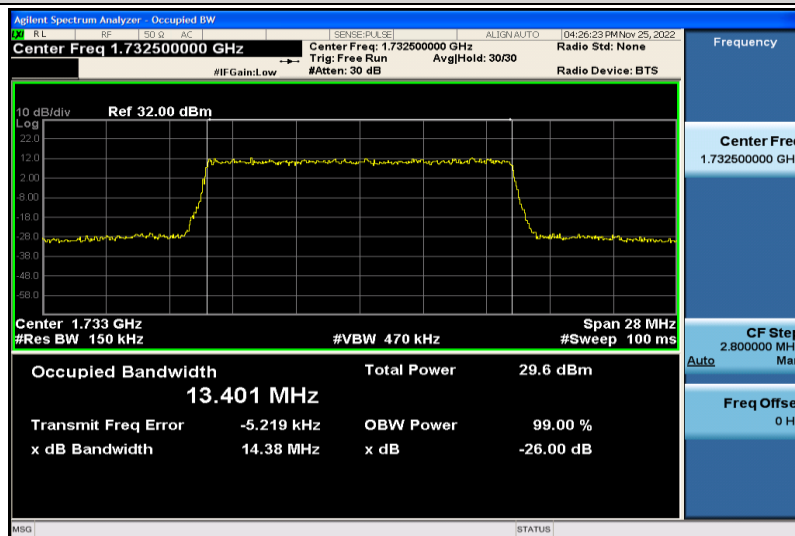

Band4-15MHz-64QAM-20025-75RB#0-13.435

Band4-15MHz-64QAM-20175-75RB#0-13.401