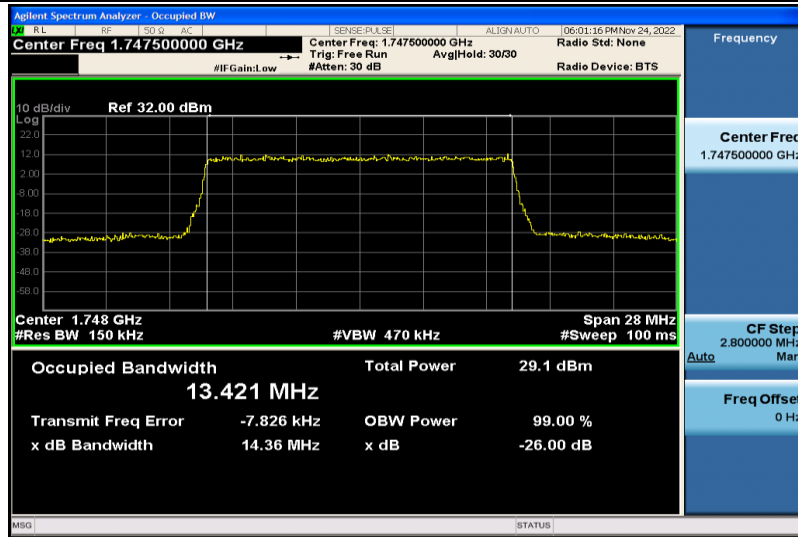

Band4-15MHz-16QAM-20175-75RB#0-13.386

Band4-15MHz-16QAM-20325-75RB#0-13.421