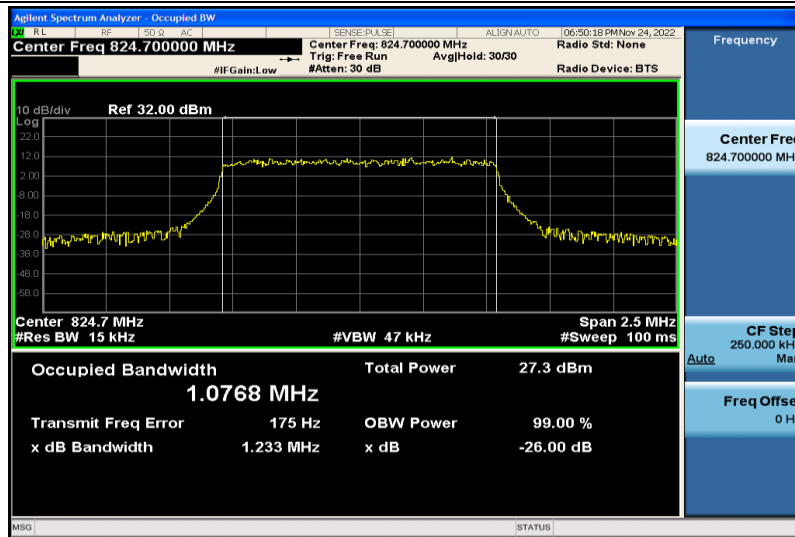

Band4-20MHz-16QAM-20300-100RB#0-17.872

Band5-1.4MHz-QPSK-20407-6RB#0-1.0768