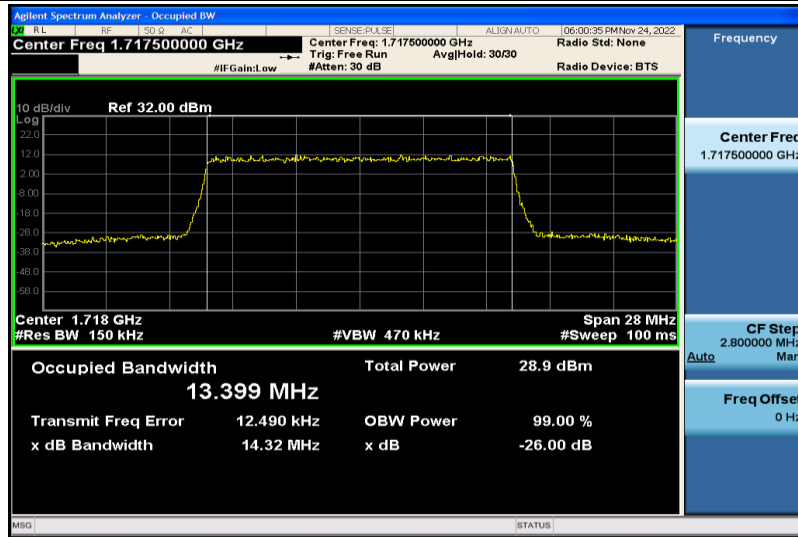

Band4-15MHz-64QAM-20325-75RB#0-13.394

Band4-15MHz-16QAM-20025-75RB#0-13.399