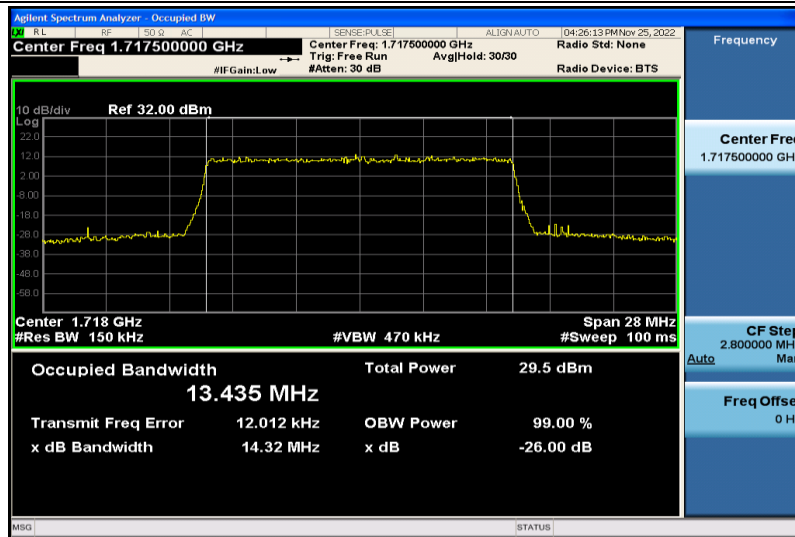

Band4-10MHz-16QAM-20000-50RB#0-8.9501

Band4-10MHz-16QAM-20175-50RB#0-8.9572

Band4-10MHz-16QAM-20350-50RB#0-8.9456

Band4-15MHz-QPSK-20025-75RB#0-13.387

Band4-15MHz-QPSK-20175-75RB#0-13.418

Band4-15MHz-QPSK-20325-75RB#0-13.392