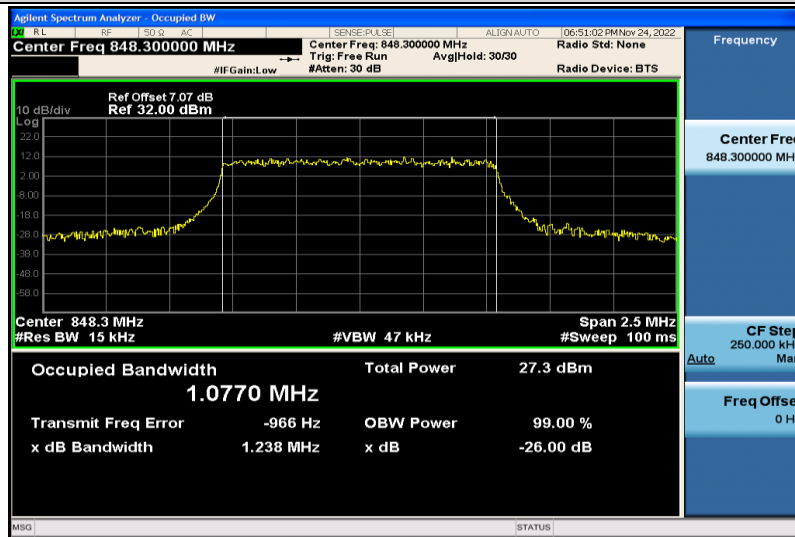

Band4-20MHz-16QAM-20050-100RB#0-17.841

Band4-20MHz-16QAM-20175-100RB#0-17.898

Band4-20MHz-16QAM-20300-100RB#0-17.872

Band5-1.4MHz-QPSK-20407-6RB#0-1.0768

Band5-1.4MHz-QPSK-20525-6RB#0-1.0804

Band5-1.4MHz-QPSK-20643-6RB#0-1.0770