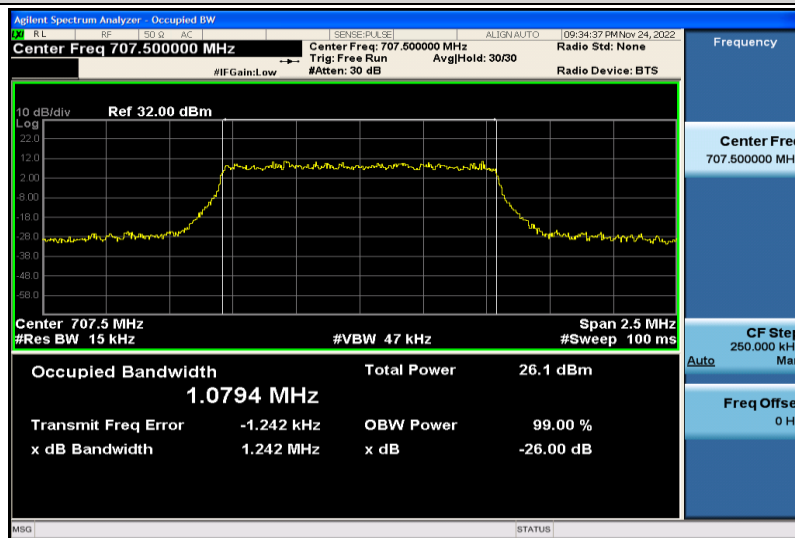

Band7-20MHz-16QAM-20850-100RB#0-17.859

Band7-20MHz-16QAM-21100-100RB#0-17.893

Band7-20MHz-16QAM-21350-100RB#0-17.876

Band12-1.4MHz-QPSK-23017-6RB#0-1.0834

Band12-1.4MHz-QPSK-23095-6RB#0-1.0794

Band12-1.4MHz-QPSK-23173-6RB#0-1.0789