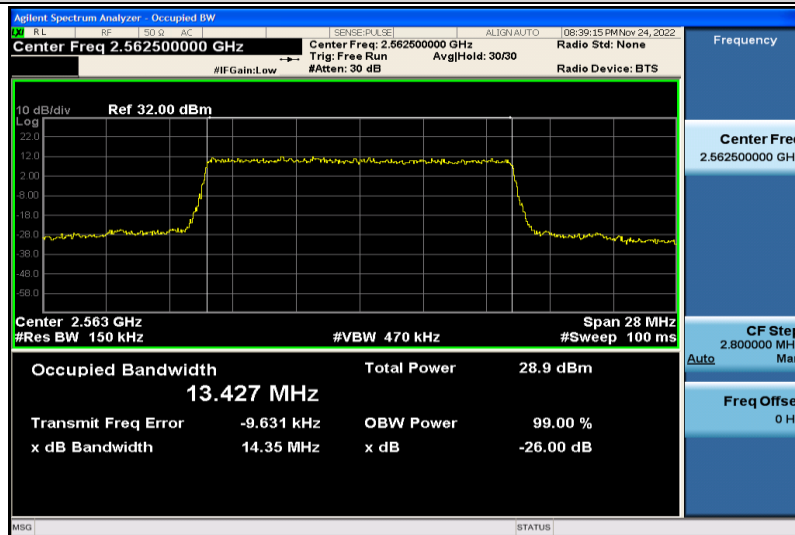

Band7-10MHz-16QAM-20800-50RB#0-8.9402

Band7-10MHz-16QAM-21100-50RB#0-8.9388

Band7-10MHz-16QAM-21400-50RB#0-8.9419

Band7-15MHz-QPSK-20825-75RB#0-13.410

Band7-15MHz-QPSK-21100-75RB#0-13.392

Band7-15MHz-QPSK-21375-75RB#0-13.427