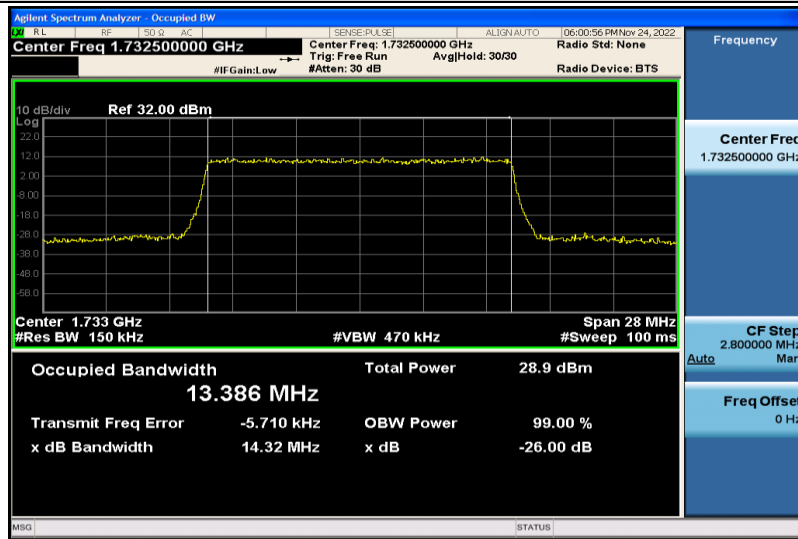

Band4-15MHz-16QAM-20025-75RB#0-13.399

Band4-15MHz-16QAM-20175-75RB#0-13.386