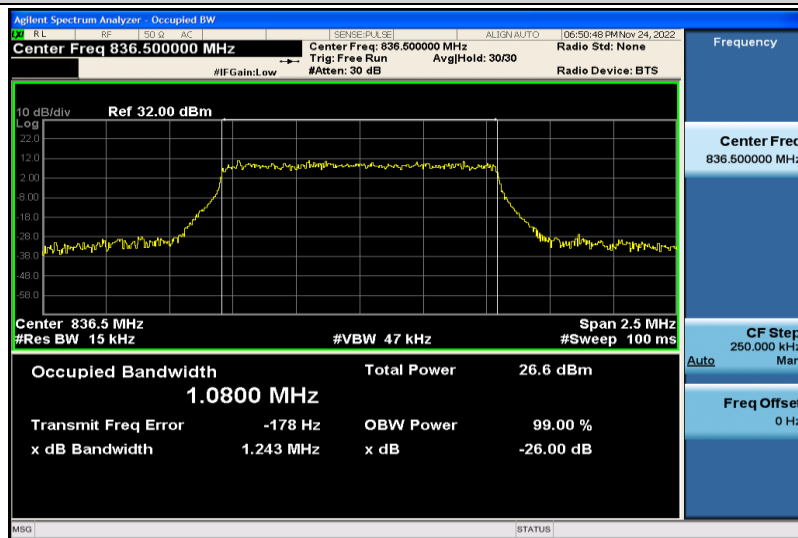

Band5-1.4MHz-64QAM-20407-6RB#0-1.0810

Band5-1.4MHz-64QAM-20525-6RB#0-1.0754

Band5-1.4MHz-64QAM-20643-6RB#0-1.0795

Band5-1.4MHz-16QAM-20407-6RB#0-1.0792

Band5-1.4MHz-16QAM-20525-6RB#0-1.0800

Band5-1.4MHz-16QAM-20643-6RB#0-1.0802