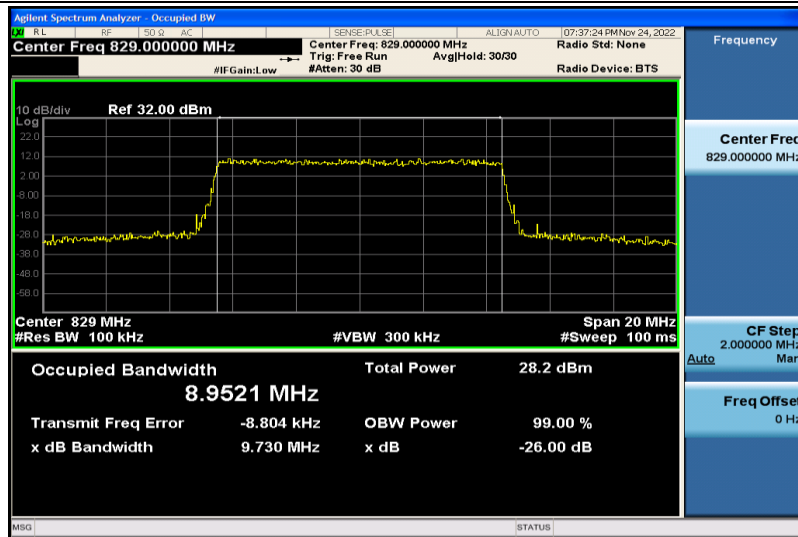

Band5-5MHz-64QAM-20425-25RB#0-4.4661

Band5-5MHz-64QAM-20525-25RB#0-4.4666

Band5-5MHz-64QAM-20625-25RB#0-4.4674

Band5-5MHz-16QAM-20425-25RB#0-4.4682

Band5-5MHz-16QAM-20525-25RB#0-4.4699

Band5-5MHz-16QAM-20625-25RB#0-4.4668