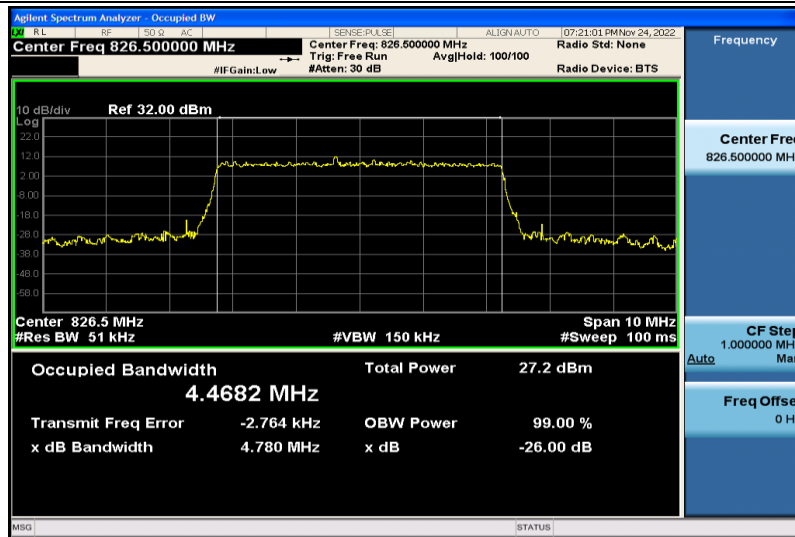

Band5-5MHz-64QAM-20625-25RB#0-4.4674

Band5-5MHz-16QAM-20425-25RB#0-4.4682