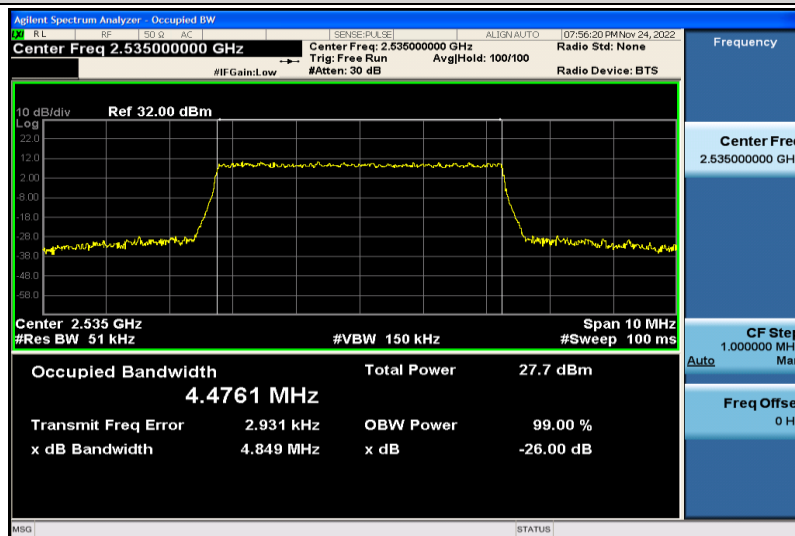

Band7-5MHz-64QAM-20775-25RB#0-4.4666

Band7-5MHz-64QAM-21100-25RB#0-4.4636

Band7-5MHz-64QAM-21425-25RB#0-4.4652

Band7-5MHz-16QAM-20775-25RB#0-4.4685

Band7-5MHz-16QAM-21100-25RB#0-4.4761

Band7-5MHz-16QAM-21425-25RB#0-4.4682