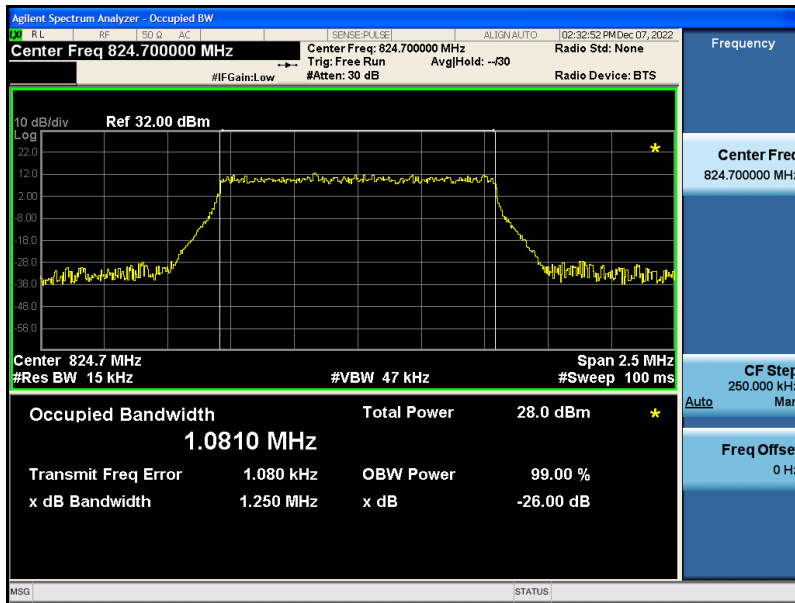

Band4-20MHz-16QAM-20050-100RB#0-17.841

Band4-20MHz-16QAM-20175-100RB#0-17.898

Band4-20MHz-16QAM-20300-100RB#0-17.872

Band5-1.4MHz-QPSK-20407-6RB#0-1.0768

Band5-1.4MHz-QPSK-20525-6RB#0-1.0804

Band5-1.4MHz-QPSK-20643-6RB#0-1.0770