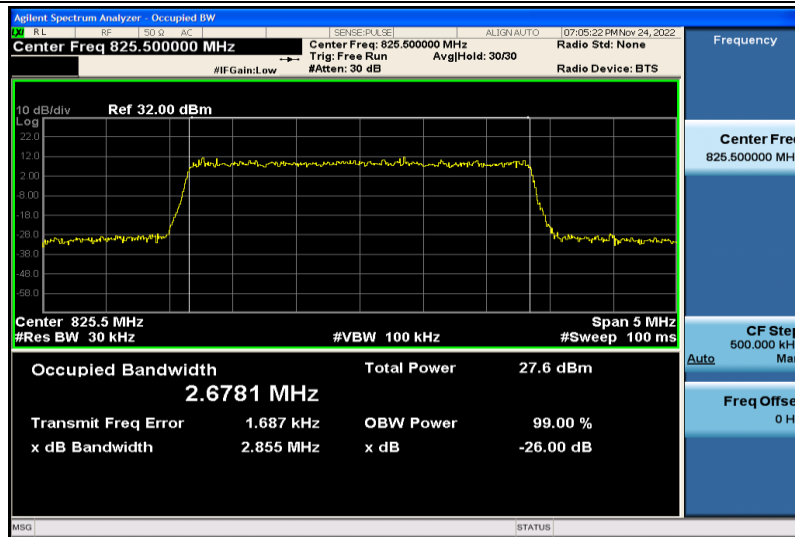

Band5-1.4MHz-64QAM-20407-6RB#0-1.0810

Band5-1.4MHz-64QAM-20525-6RB#0-1.0754

Band5-1.4MHz-64QAM-20643-6RB#0-1.0795

Band5-1.4MHz-16QAM-20407-6RB#0-1.0792

Band5-1.4MHz-16QAM-20525-6RB#0-1.0800

Band5-1.4MHz-16QAM-20643-6RB#0-1.0802