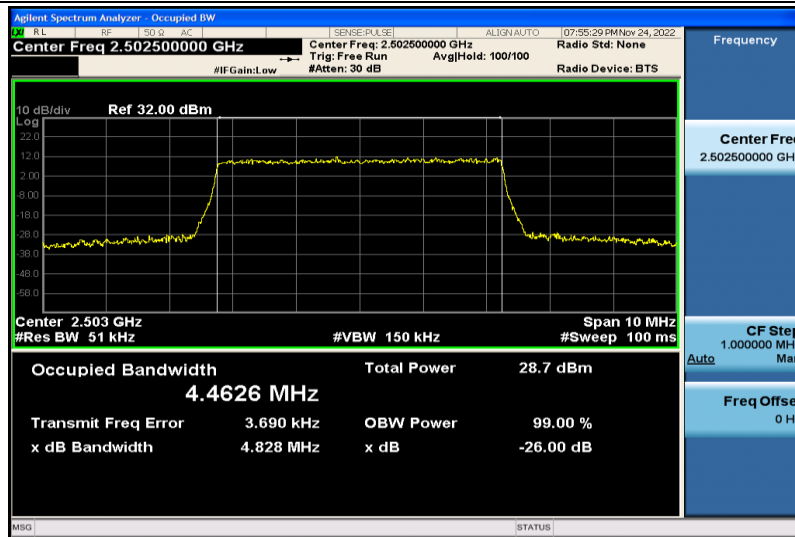

Band5-10MHz-16QAM-20600-50RB#0-8.9238

Band7-5MHz-QPSK-20775-25RB#0-4.4626