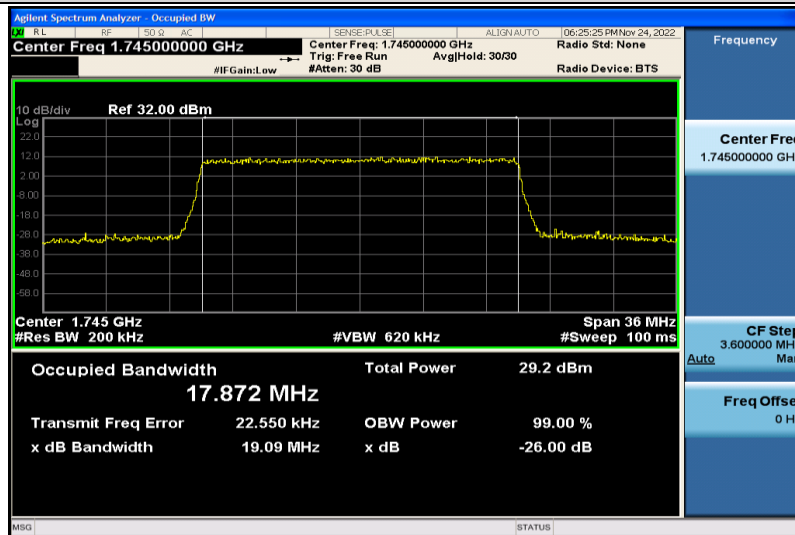

Band4-20MHz-16QAM-20175-100RB#0-17.898

Band4-20MHz-16QAM-20300-100RB#0-17.872