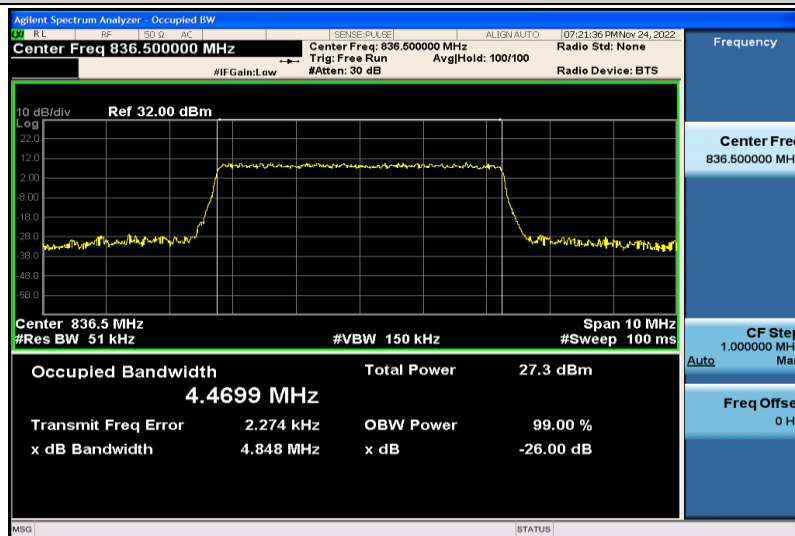

Band5-5MHz-64QAM-20425-25RB#0-4.4661

Band5-5MHz-64QAM-20525-25RB#0-4.4666

Band5-5MHz-64QAM-20625-25RB#0-4.4674

Band5-5MHz-16QAM-20425-25RB#0-4.4682

Band5-5MHz-16QAM-20525-25RB#0-4.4699

Band5-5MHz-16QAM-20625-25RB#0-4.4668