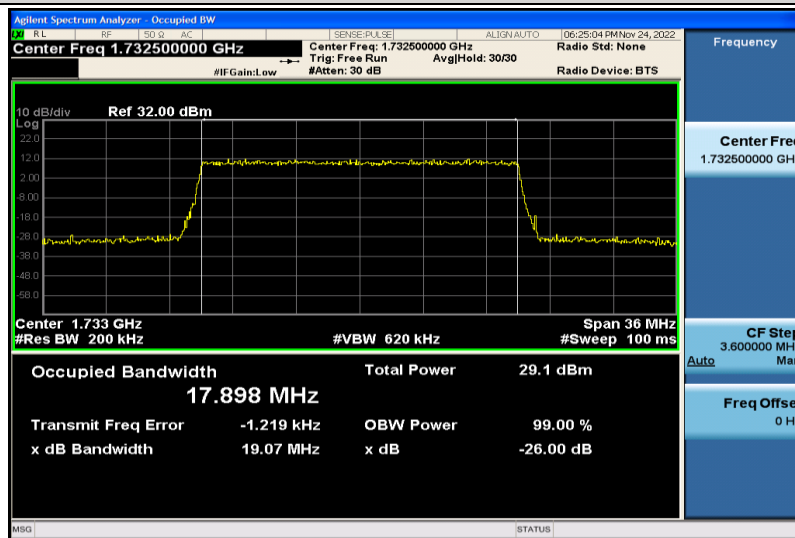

Band4-20MHz-16QAM-20050-100RB#0-17.841

Band4-20MHz-16QAM-20175-100RB#0-17.898