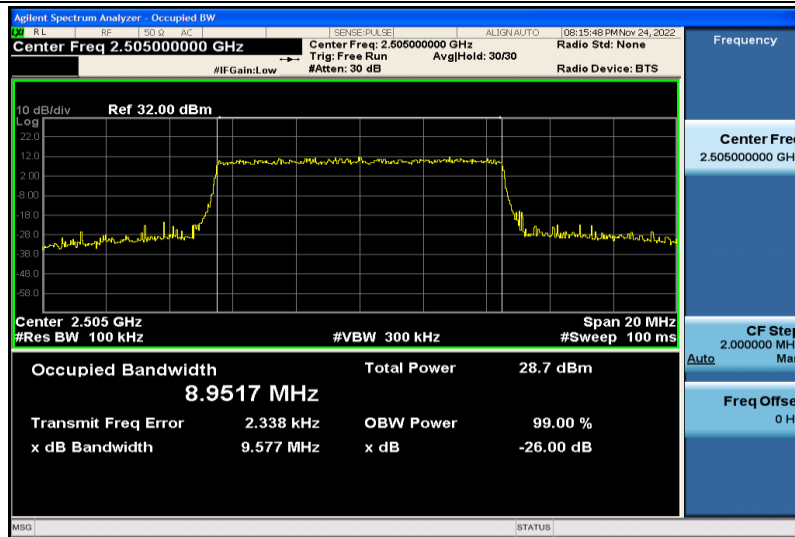

Band7-5MHz-64QAM-20775-25RB#0-4.4666

Band7-5MHz-64QAM-21100-25RB#0-4.4636

Band7-5MHz-64QAM-21425-25RB#0-4.4652

Band7-5MHz-16QAM-20775-25RB#0-4.4685

Band7-5MHz-16QAM-21100-25RB#0-4.4761

Band7-5MHz-16QAM-21425-25RB#0-4.4682