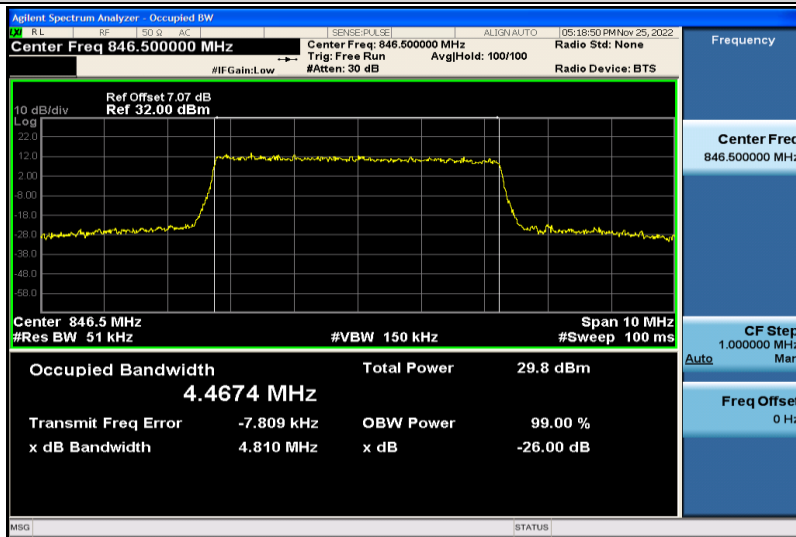

Band5-5MHz-64QAM-20525-25RB#0-4.4666

Band5-5MHz-64QAM-20625-25RB#0-4.4674