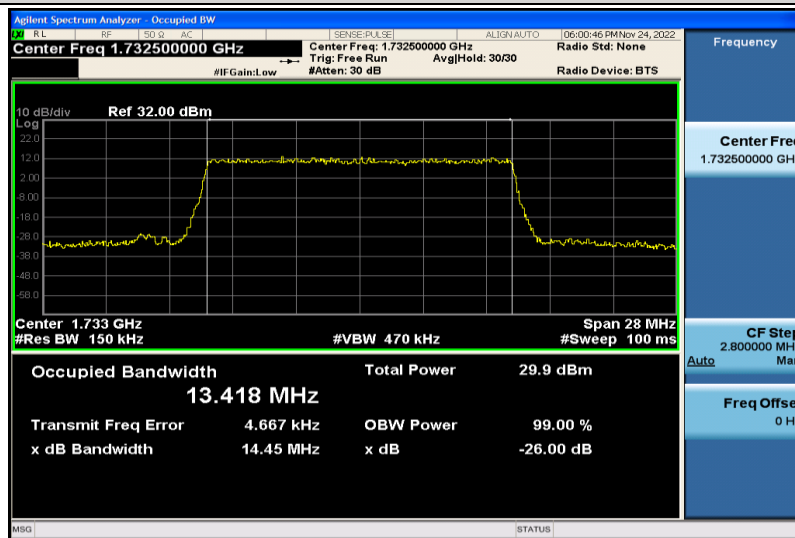

Band4-10MHz-16QAM-20000-50RB#0-8.9501

Band4-10MHz-16QAM-20175-50RB#0-8.9572

Band4-10MHz-16QAM-20350-50RB#0-8.9456

Band4-15MHz-QPSK-20025-75RB#0-13.387

Band4-15MHz-QPSK-20175-75RB#0-13.418

Band4-15MHz-QPSK-20325-75RB#0-13.392