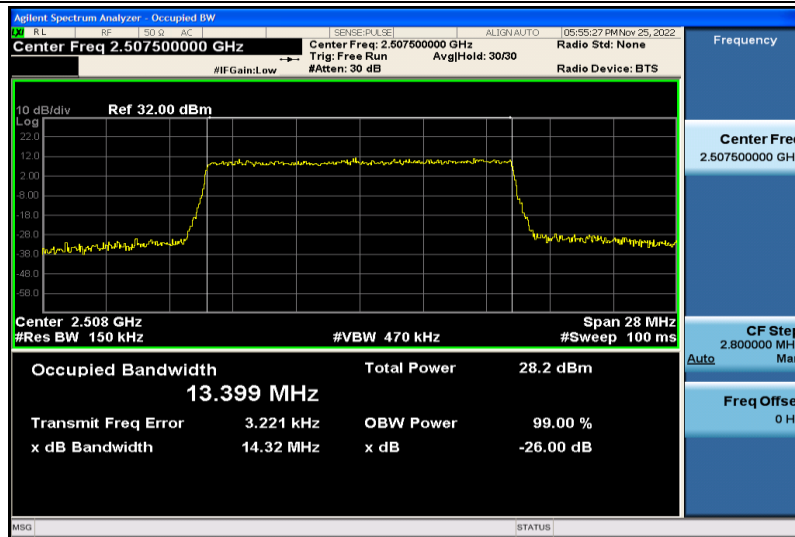

Band7-10MHz-16QAM-20800-50RB#0-8.9402

Band7-10MHz-16QAM-21100-50RB#0-8.9388

Band7-10MHz-16QAM-21400-50RB#0-8.9419

Band7-15MHz-QPSK-20825-75RB#0-13.410

Band7-15MHz-QPSK-21100-75RB#0-13.392

Band7-15MHz-QPSK-21375-75RB#0-13.427