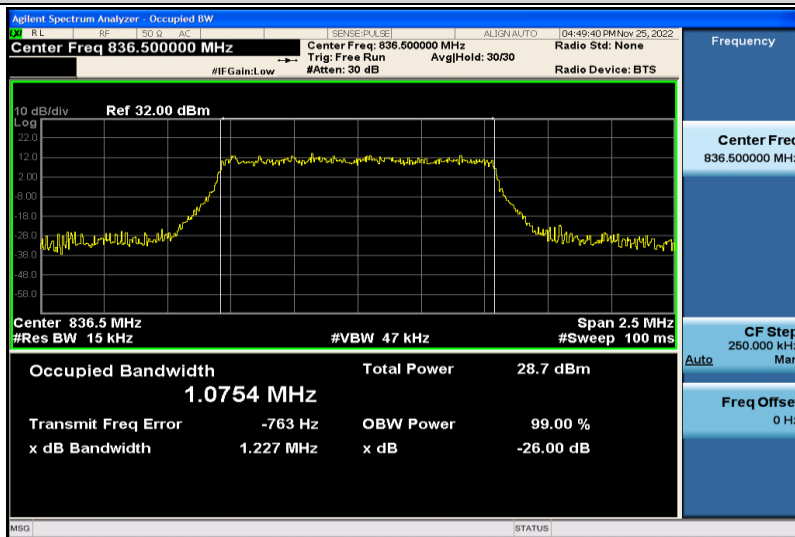

Band5-1.4MHz-64QAM-20407-6RB#0-1.0810

Band5-1.4MHz-64QAM-20525-6RB#0-1.0754