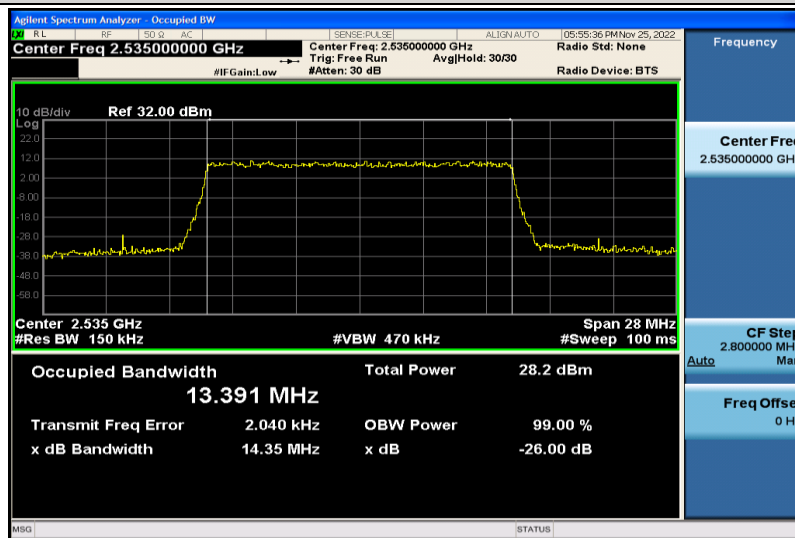

Band7-15MHz-64QAM-20825-75RB#0-13.399

Band7-15MHz-64QAM-21100-75RB#0-13.391