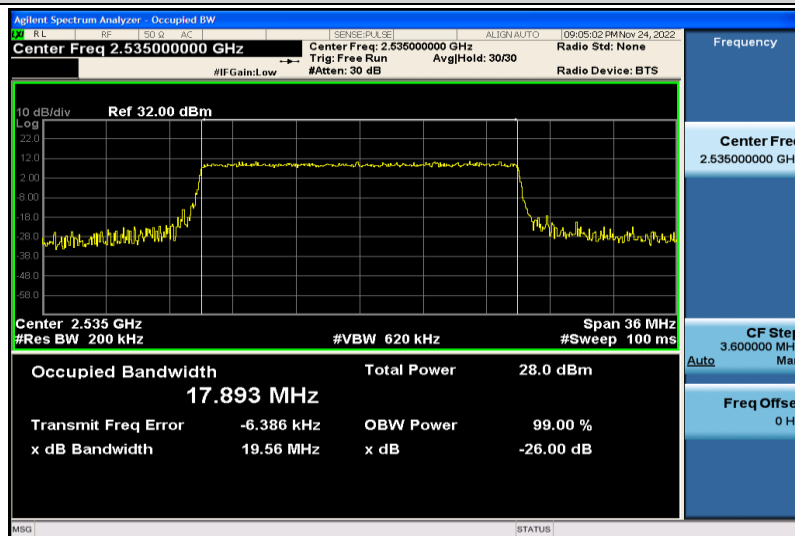

Band7-20MHz-16QAM-20850-100RB#0-17.859

Band7-20MHz-16QAM-21100-100RB#0-17.893