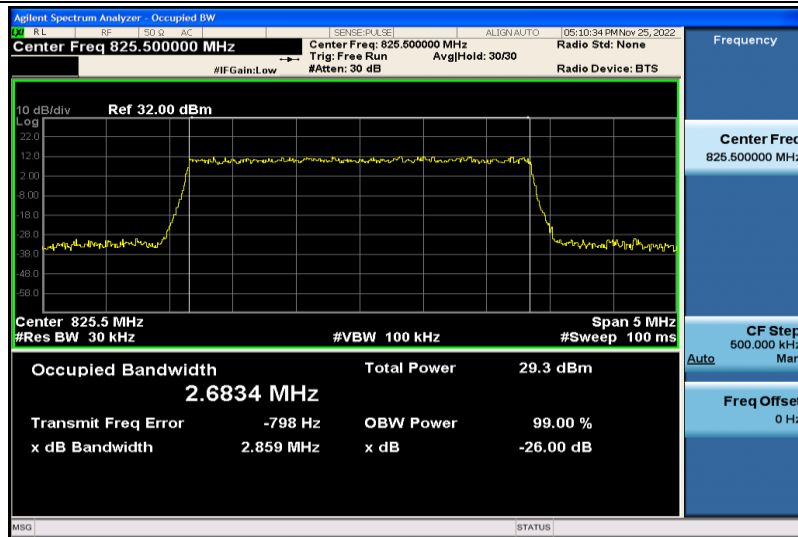

Band5-3MHz-QPSK-20635-15RB#0-2.6754

Band5-3MHz-64QAM-20415-15RB#0-2.6834