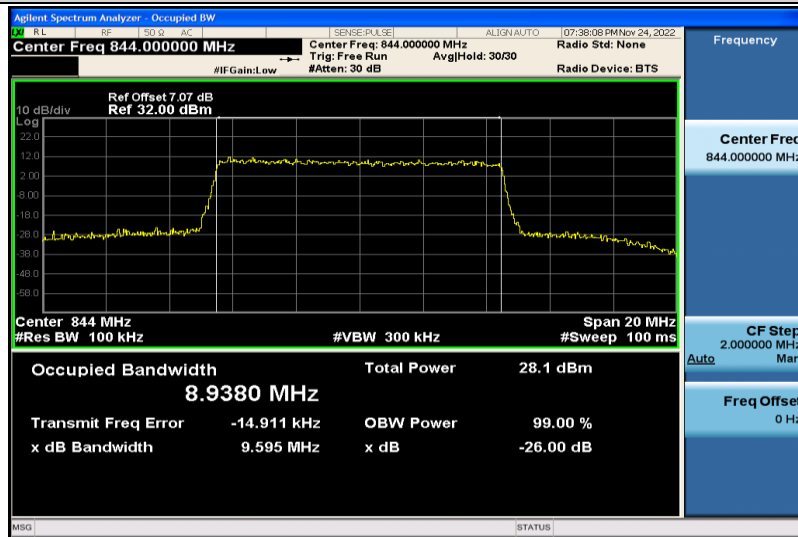

Band5-10MHz-QPSK-20525-50RB#0-8.9483

Band5-10MHz-QPSK-20600-50RB#0-8.9380