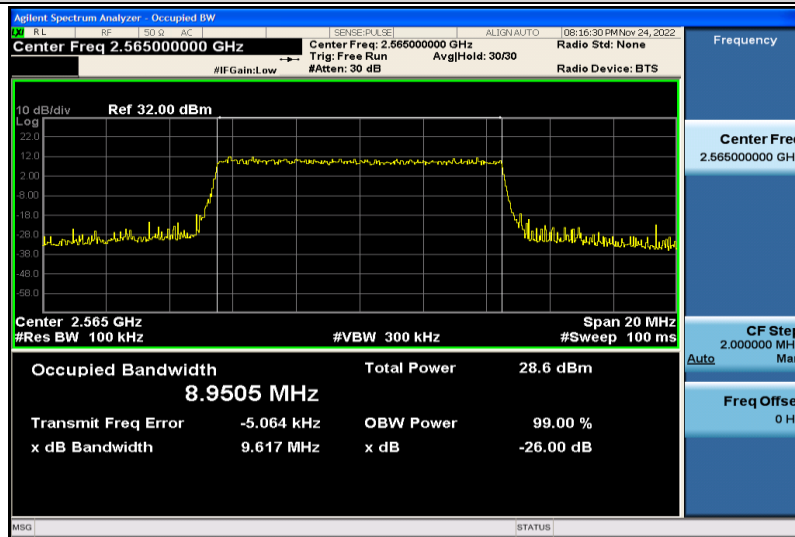

Band7-10MHz-QPSK-21100-50RB#0-8.9460

Band7-10MHz-QPSK-21400-50RB#0-8.9505