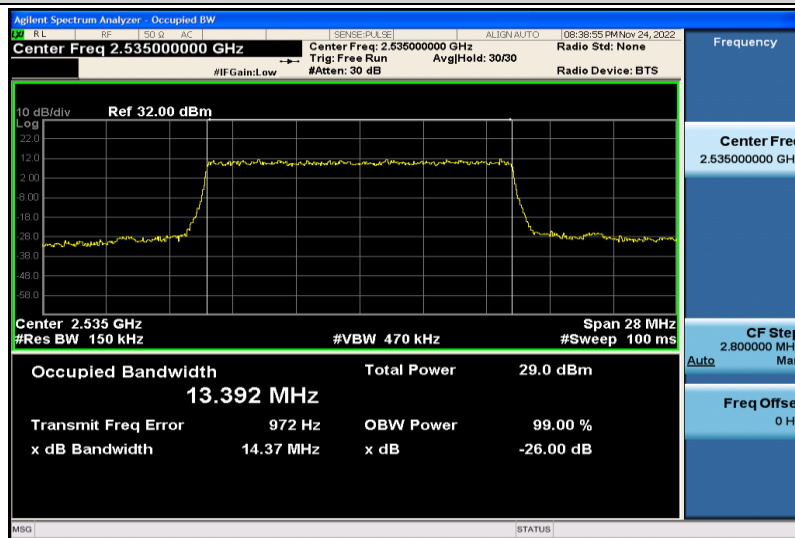

Band7-10MHz-16QAM-20800-50RB#0-8.9402

Band7-10MHz-16QAM-21100-50RB#0-8.9388

Band7-10MHz-16QAM-21400-50RB#0-8.9419

Band7-15MHz-QPSK-20825-75RB#0-13.410

Band7-15MHz-QPSK-21100-75RB#0-13.392

Band7-15MHz-QPSK-21375-75RB#0-13.427