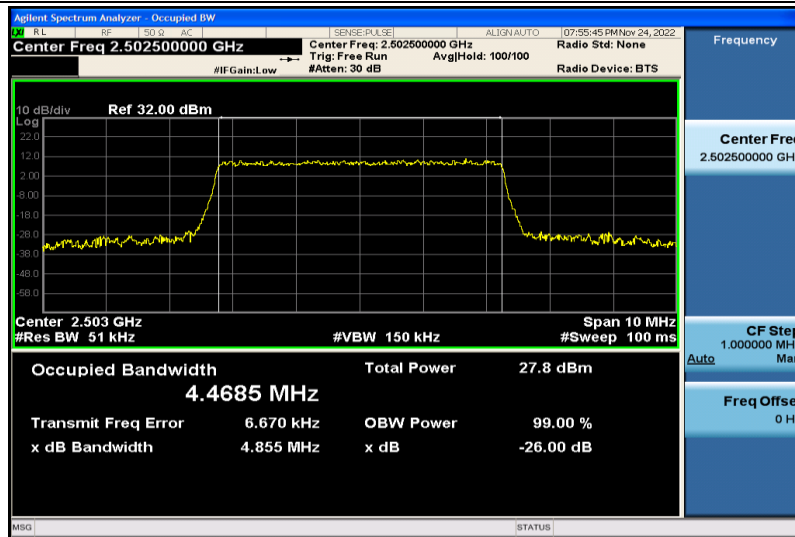

Band7-5MHz-64QAM-21425-25RB#0-4.4652

Band7-5MHz-16QAM-20775-25RB#0-4.4685