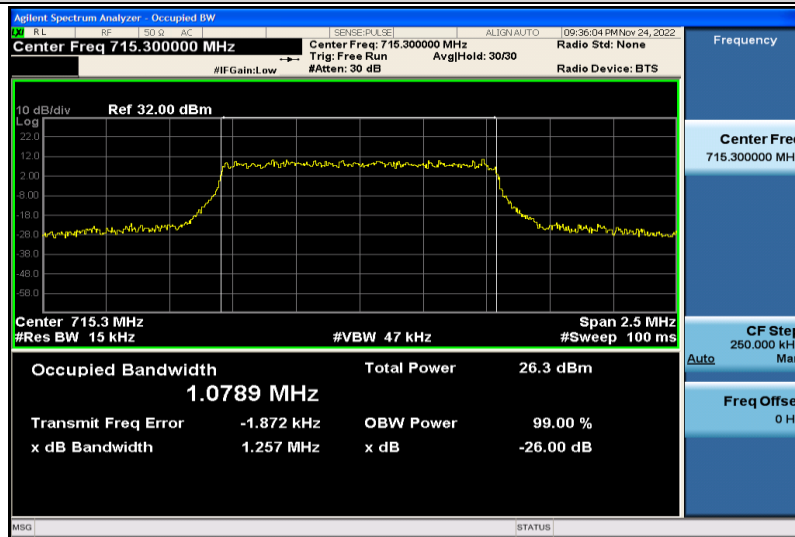

Band7-20MHz-16QAM-20850-100RB#0-17.859

Band7-20MHz-16QAM-21100-100RB#0-17.893

Band7-20MHz-16QAM-21350-100RB#0-17.876

Band12-1.4MHz-QPSK-23017-6RB#0-1.0834

Band12-1.4MHz-QPSK-23095-6RB#0-1.0794

Band12-1.4MHz-QPSK-23173-6RB#0-1.0789