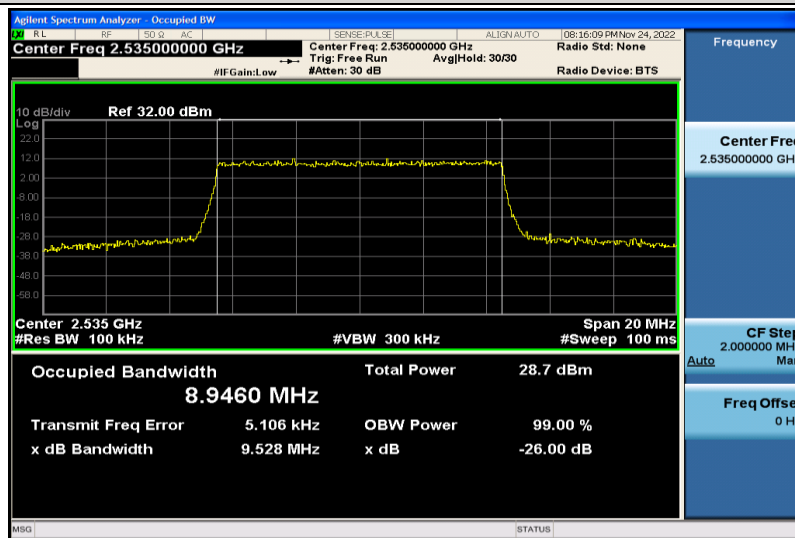

Band7-10MHz-QPSK-20800-50RB#0-8.9517

Band7-10MHz-QPSK-21100-50RB#0-8.9460