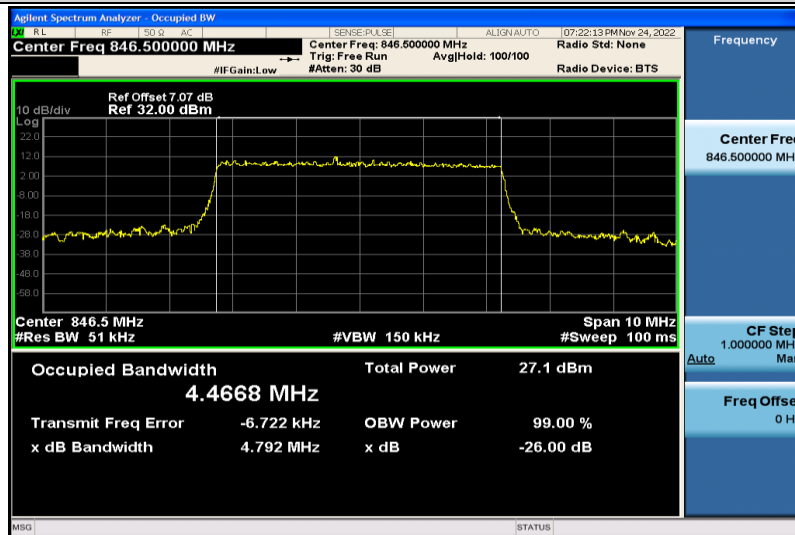

Band5-5MHz-64QAM-20425-25RB#0-4.4661

Band5-5MHz-64QAM-20525-25RB#0-4.4666

Band5-5MHz-64QAM-20625-25RB#0-4.4674

Band5-5MHz-16QAM-20425-25RB#0-4.4682

Band5-5MHz-16QAM-20525-25RB#0-4.4699

Band5-5MHz-16QAM-20625-25RB#0-4.4668