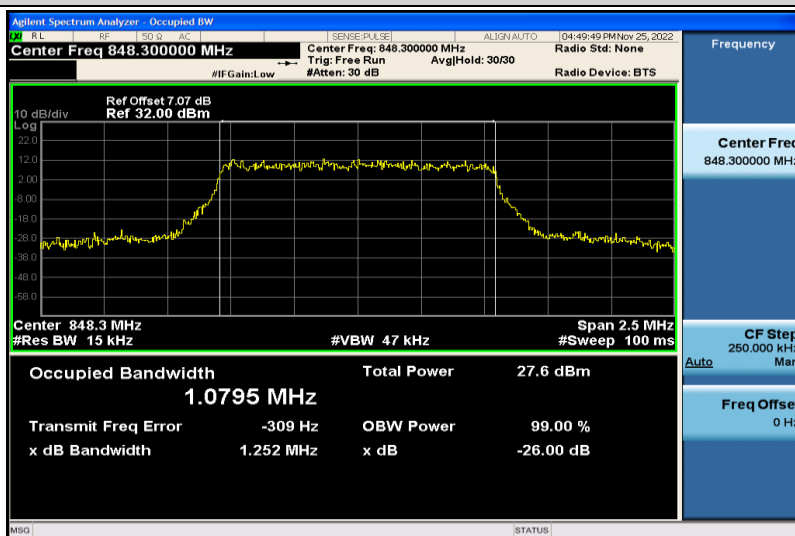

Band5-1.4MHz-64QAM-20525-6RB#0-1.0754

Band5-1.4MHz-64QAM-20643-6RB#0-1.0795