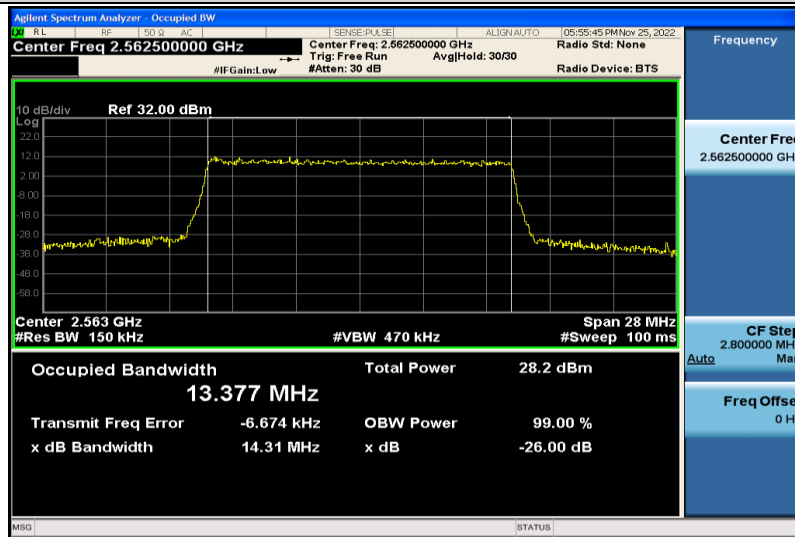

Band7-15MHz-64QAM-21100-75RB#0-13.391

Band7-15MHz-64QAM-21375-75RB#0-13.377