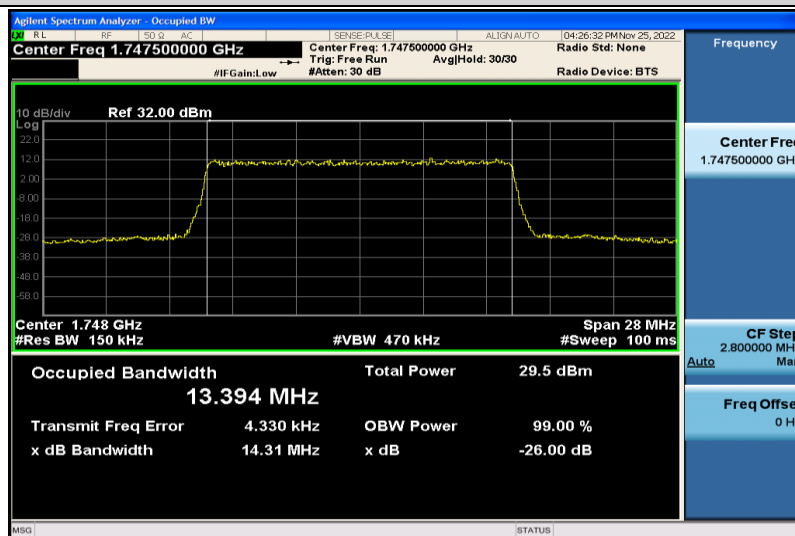

Band4-15MHz-64QAM-20175-75RB#0-13.401

Band4-15MHz-64QAM-20325-75RB#0-13.394