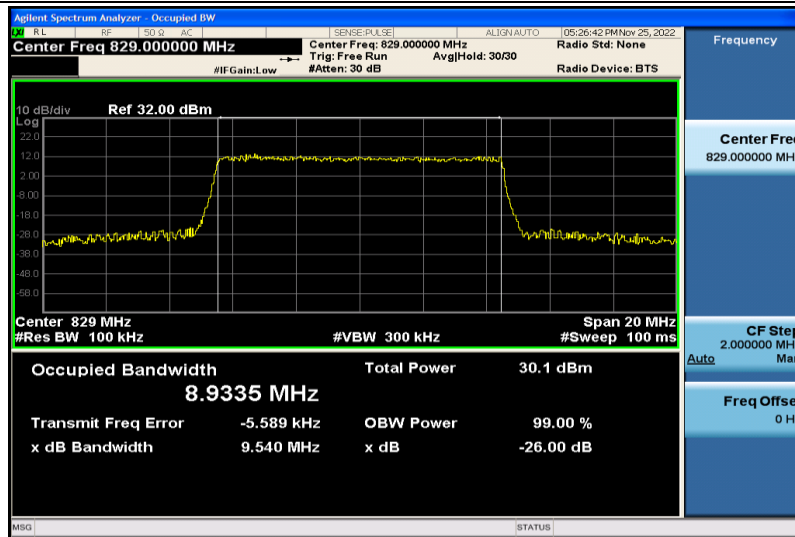

Band5-10MHz-QPSK-20600-50RB#0-8.9380

Band5-10MHz-64QAM-20450-50RB#0-8.9335