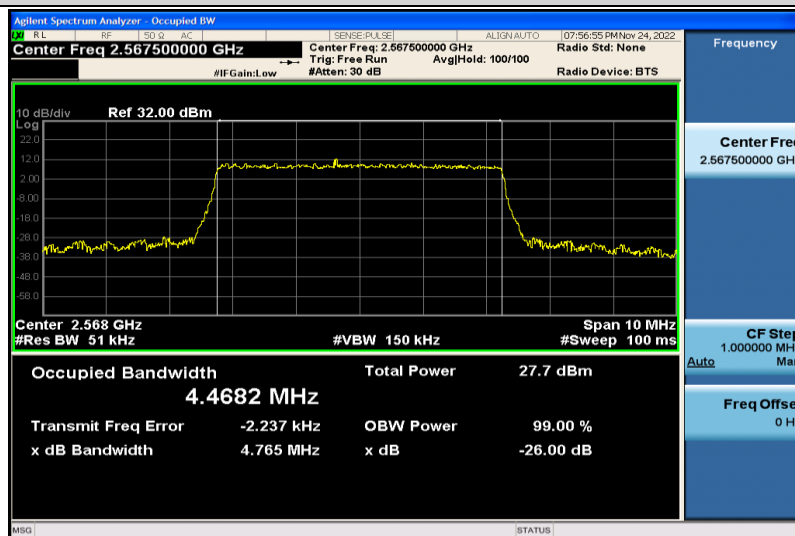

Band7-5MHz-64QAM-20775-25RB#0-4.4666

Band7-5MHz-64QAM-21100-25RB#0-4.4636

Band7-5MHz-64QAM-21425-25RB#0-4.4652

Band7-5MHz-16QAM-20775-25RB#0-4.4685

Band7-5MHz-16QAM-21100-25RB#0-4.4761

Band7-5MHz-16QAM-21425-25RB#0-4.4682