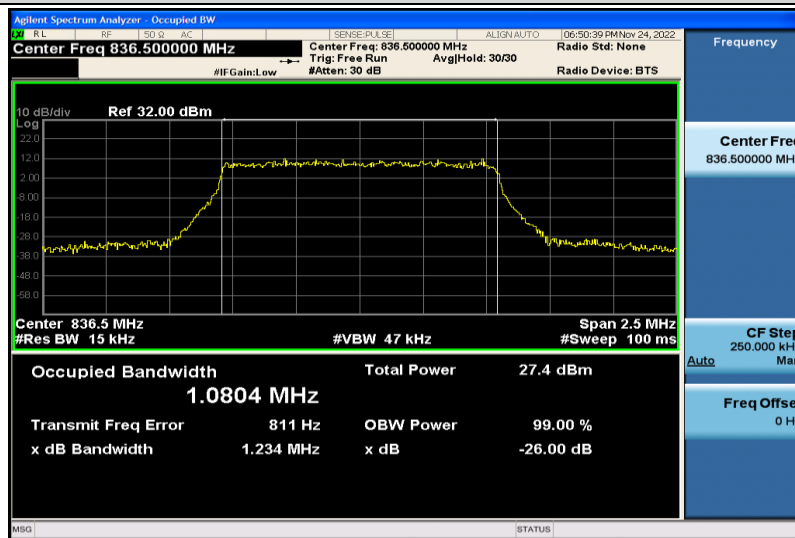

Band4-20MHz-16QAM-20050-100RB#0-17.841

Band4-20MHz-16QAM-20175-100RB#0-17.898

Band4-20MHz-16QAM-20300-100RB#0-17.872

Band5-1.4MHz-QPSK-20407-6RB#0-1.0768

Band5-1.4MHz-QPSK-20525-6RB#0-1.0804

Band5-1.4MHz-QPSK-20643-6RB#0-1.0770