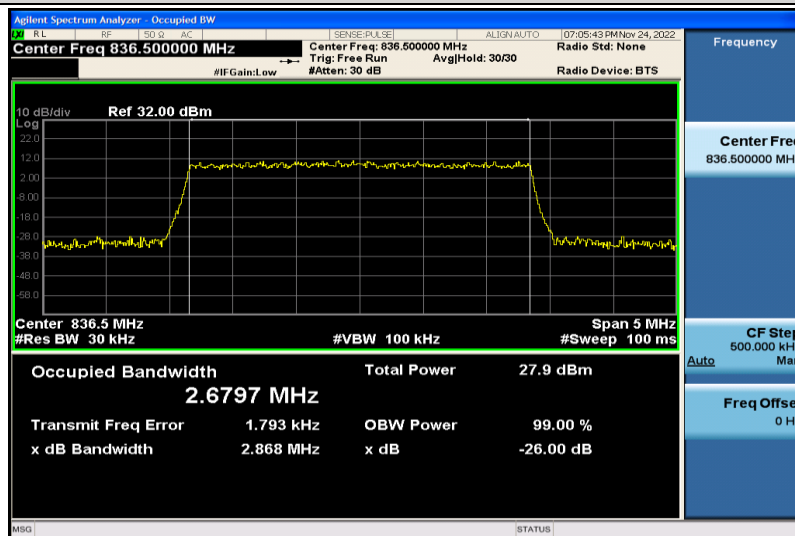

Band5-3MHz-QPSK-20415-15RB#0-2.6781

Band5-3MHz-QPSK-20525-15RB#0-2.6797