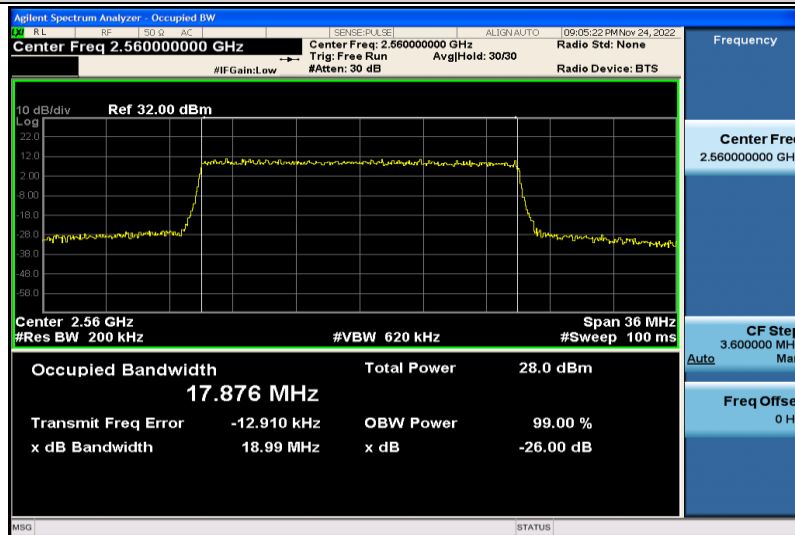

Band7-20MHz-16QAM-21100-100RB#0-17.893

Band7-20MHz-16QAM-21350-100RB#0-17.876