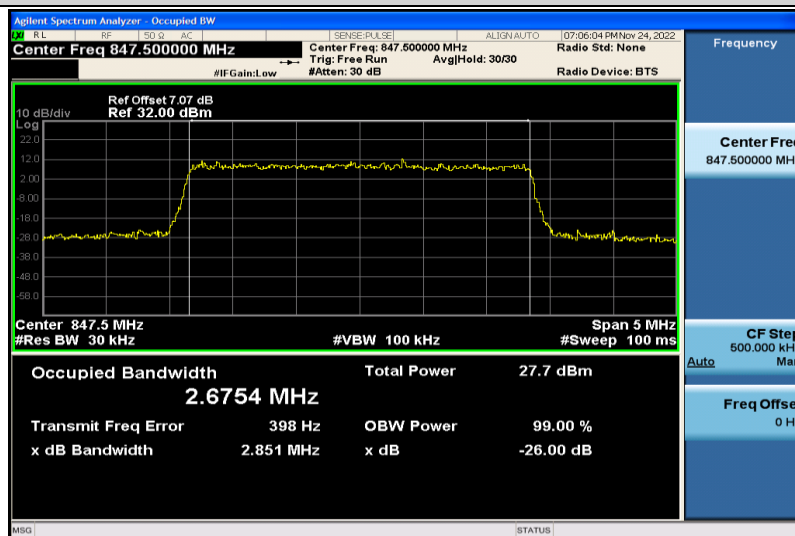

Band5-3MHz-QPSK-20525-15RB#0-2.6797

Band5-3MHz-QPSK-20635-15RB#0-2.6754