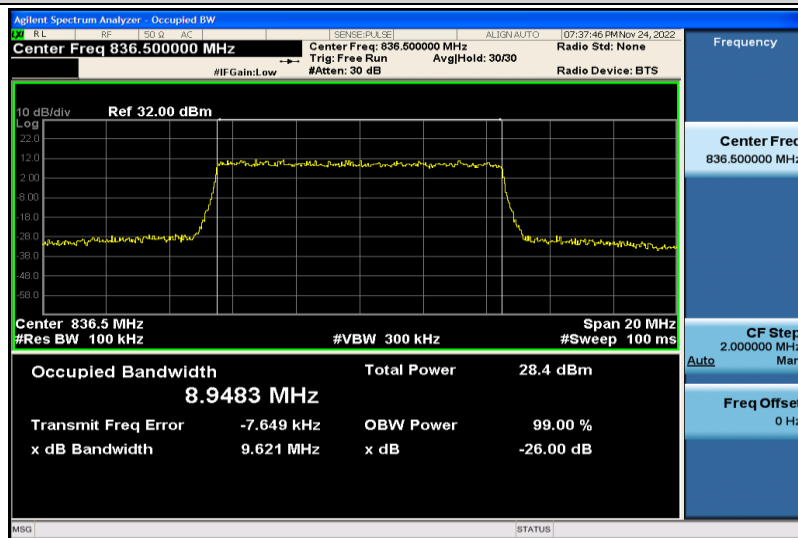

Band5-10MHz-QPSK-20450-50RB#0-8.9521

Band5-10MHz-QPSK-20525-50RB#0-8.9483