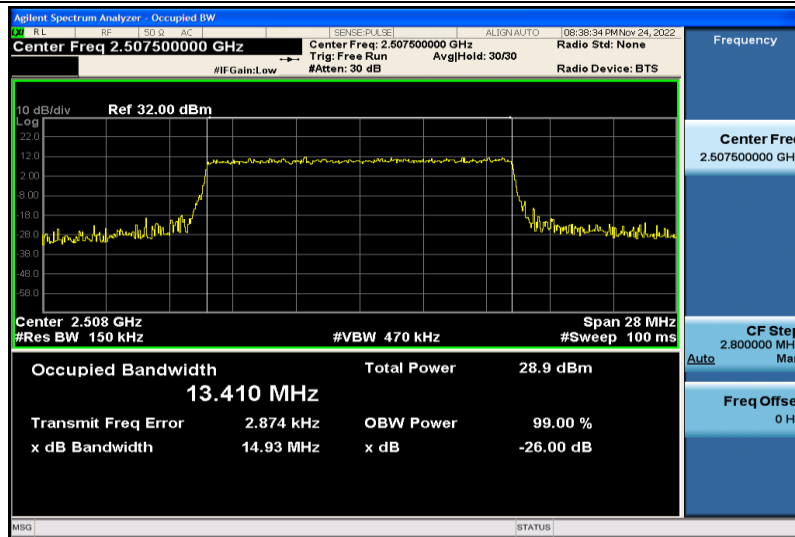

Band7-10MHz-16QAM-21400-50RB#0-8.9419

Band7-15MHz-QPSK-20825-75RB#0-13.410