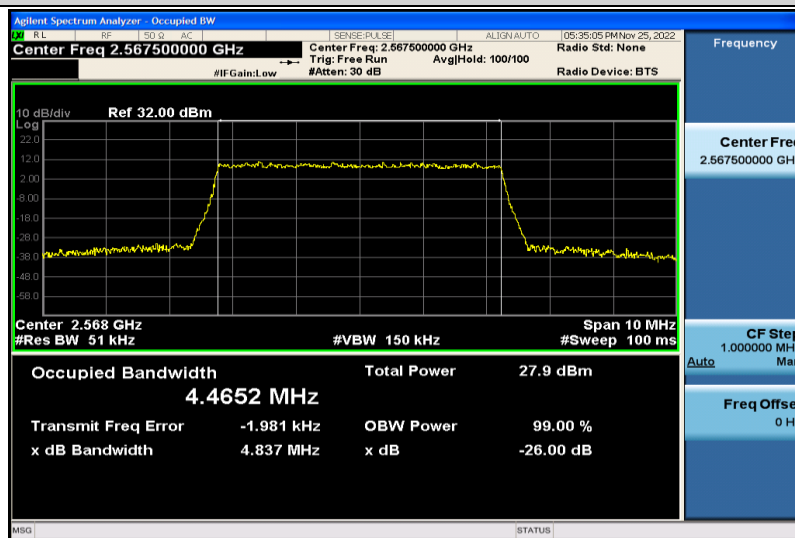

Band7-5MHz-64QAM-21100-25RB#0-4.4636

Band7-5MHz-64QAM-21425-25RB#0-4.4652