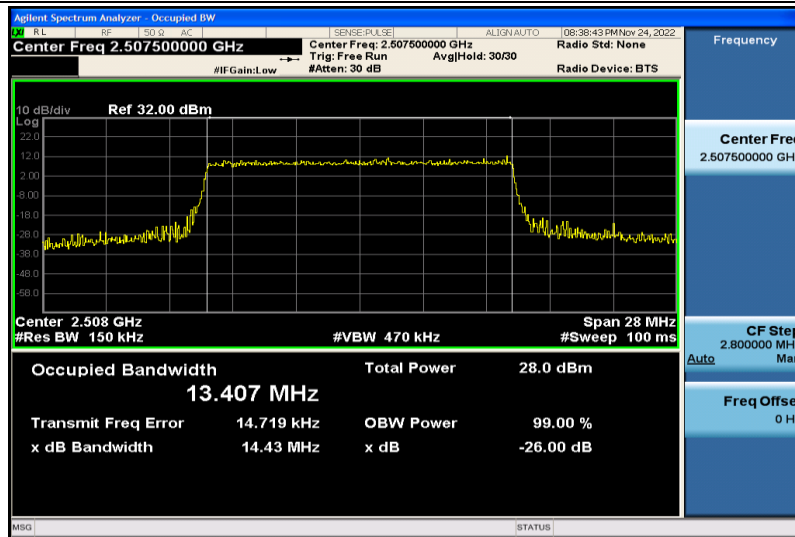

Band7-15MHz-64QAM-21375-75RB#0-13.377

Band7-15MHz-16QAM-20825-75RB#0-13.407