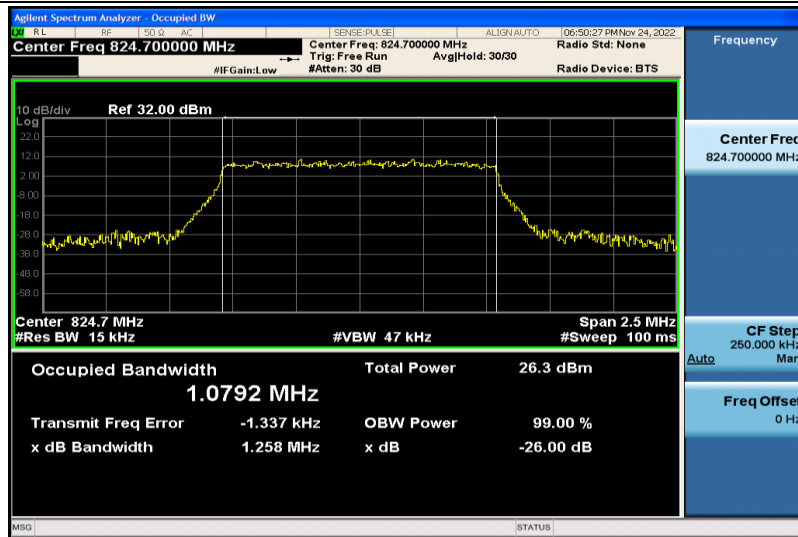

Band5-1.4MHz-64QAM-20643-6RB#0-1.0795

Band5-1.4MHz-16QAM-20407-6RB#0-1.0792