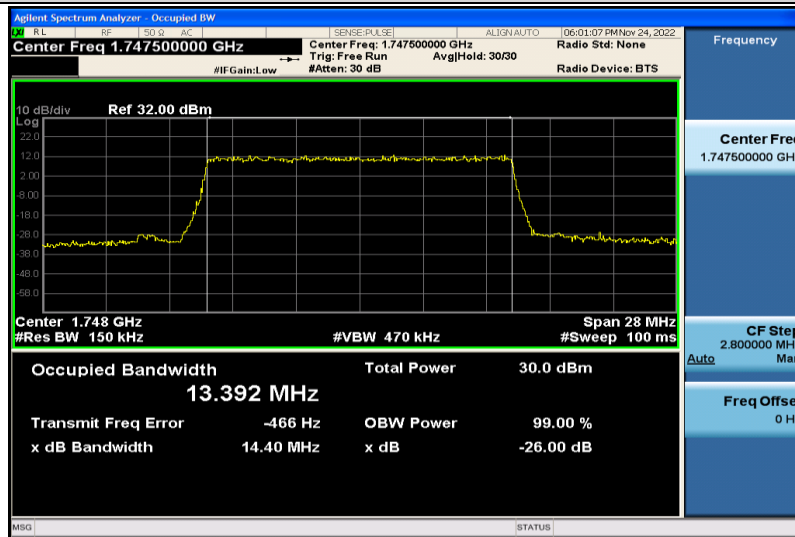

Band4-10MHz-16QAM-20000-50RB#0-8.9501

Band4-10MHz-16QAM-20175-50RB#0-8.9572

Band4-10MHz-16QAM-20350-50RB#0-8.9456

Band4-15MHz-QPSK-20025-75RB#0-13.387

Band4-15MHz-QPSK-20175-75RB#0-13.418

Band4-15MHz-QPSK-20325-75RB#0-13.392