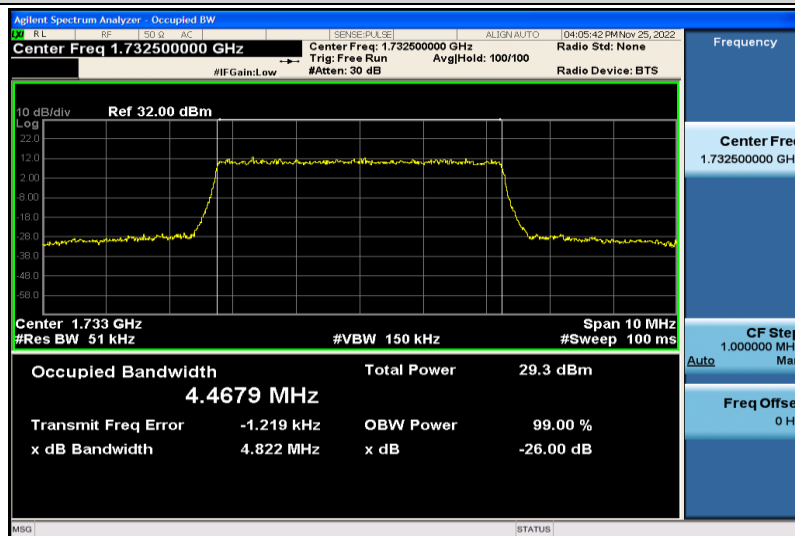

Band4-5MHz-QPSK-19975-25RB#0-4.4638

Band4-5MHz-QPSK-17325-25RB#0-4.4780

Band4-5MHz-QPSK-20175-25RB#0-4.4708

Band4-5MHz-64QAM-19975-25RB#0-4.4740

Band4-5MHz-64QAM-20175-25RB#0-4.4679

Band4-5MHz-64QAM-20375-25RB#0-4.4674