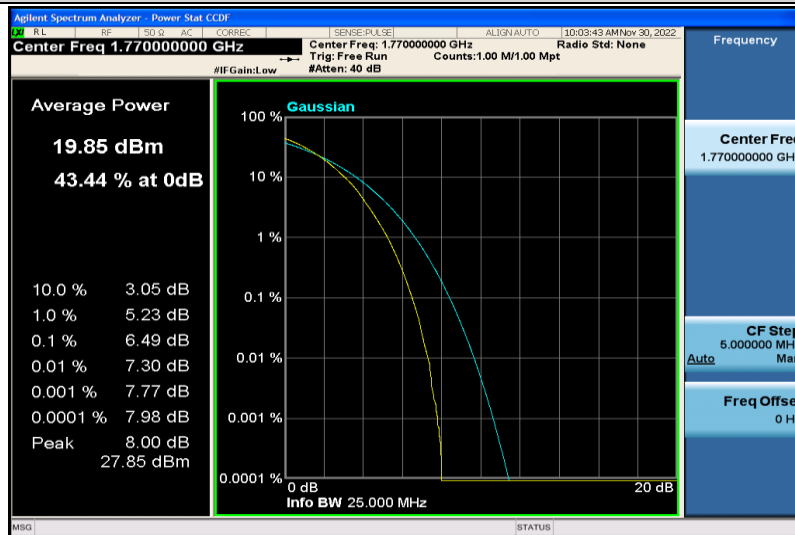

Band66-20MHz-64QAM-132572-100RB#0