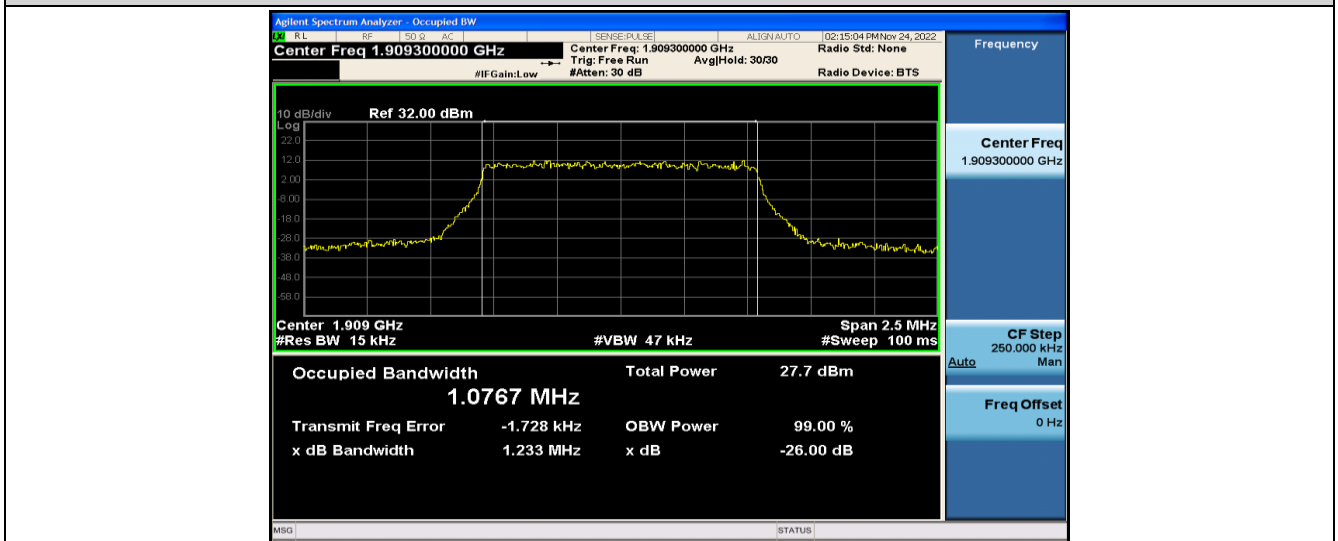

Band2-1.4MHz-QPSK-19193-6RB#0-1.0767