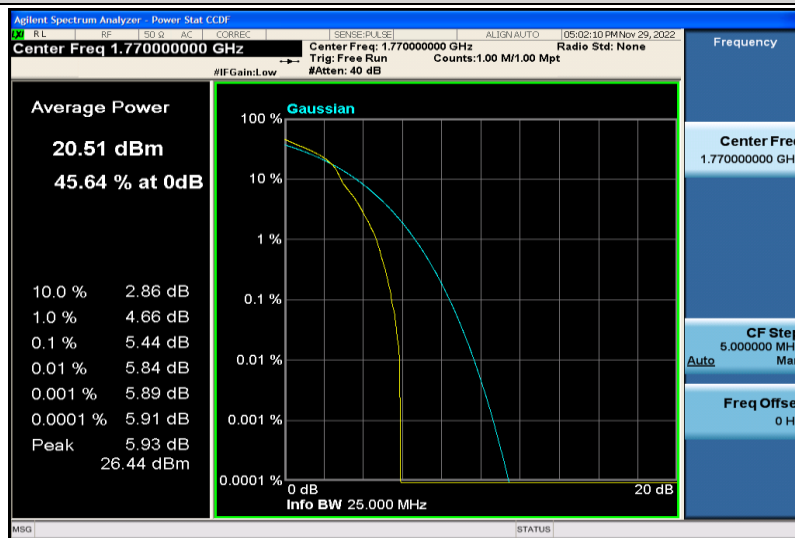

Band66-20MHz-16QAM-132322-1RB#0

Band66-20MHz-16QAM-132322-100RB#0

Band66-20MHz-16QAM-132572-1RB#0

Band66-20MHz-16QAM-132572-100RB#0

8.3 Appendix C: 26dB Bandwidth and Occupied Bandwidth

Test Result

Band	Bandwidth	Modulation	Channel	RB Configuration	Occupied Bandwidth (MHz)	26dB Bandwidth (MHz)	Verdict
Band2	1.4MHz	QPSK	18607	6RB#0	1.0797	1.255	PASS
Band2	1.4MHz	QPSK	18900	6RB#0	1.0844	1.238	PASS
Band2	1.4MHz	QPSK	19193	6RB#0	1.0767	1.233	PASS
Band2	1.4MHz	64QAM	18607	6RB#0	1.0773	1.241	PASS
Band2	1.4MHz	64QAM	18900	6RB#0	1.0806	1.261	PASS
Band2	1.4MHz	64QAM	19193	6RB#0	1.0809	1.240	PASS
Band2	1.4MHz	16QAM	18607	6RB#0	1.0765	1.216	PASS
Band2	1.4MHz	16QAM	18900	6RB#0	1.0788	1.238	PASS
Band2	1.4MHz	16QAM	19193	6RB#0	1.0792	1.239	PASS
Band2	3MHz	QPSK	18615	15RB#0	2.6790	2.879	PASS
Band2	3MHz	QPSK	18900	15RB#0	2.6779	2.849	PASS
Band2	3MHz	QPSK	19185	15RB#0	2.6740	2.857	PASS
Band2	3MHz	64QAM	18615	15RB#0	2.6755	2.845	PASS
Band2	3MHz	64QAM	18900	15RB#0	2.6753	2.849	PASS
Band2	3MHz	64QAM	19185	15RB#0	2.6768	2.855	PASS
Band2	3MHz	16QAM	18615	15RB#0	2.6732	2.871	PASS
Band2	3MHz	16QAM	18900	15RB#0	2.6756	2.858	PASS
Band2	3MHz	16QAM	19185	15RB#0	2.6748	2.869	PASS
Band2	5MHz	QPSK	18625	25RB#0	4.4631	4.836	PASS
Band2	5MHz	QPSK	18900	25RB#0	4.4736	4.920	PASS
Band2	5MHz	QPSK	19175	25RB#0	4.4741	4.830	PASS
Band2	5MHz	64QAM	18625	25RB#0	4.4632	4.811	PASS
Band2	5MHz	64QAM	18900	25RB#0	4.4682	4.859	PASS
Band2	5MHz	64QAM	19175	25RB#0	4.4655	4.808	PASS
Band2	5MHz	16QAM	18625	25RB#0	4.4702	4.862	PASS
Band2	5MHz	16QAM	18900	25RB#0	4.4781	4.844	PASS
Band2	5MHz	16QAM	19175	25RB#0	4.4642	4.773	PASS
Band2	10MHz	QPSK	18650	50RB#0	8.9351	9.531	PASS
Band2	10MHz	QPSK	18900	50RB#0	8.9222	9.512	PASS
Band2	10MHz	QPSK	19150	50RB#0	8.9293	9.640	PASS
Band2	10MHz	64QAM	18650	50RB#0	8.9384	9.493	PASS
Band2	10MHz	64QAM	18900	50RB#0	8.9380	9.573	PASS
Band2	10MHz	64QAM	19150	50RB#0	8.9282	9.529	PASS
Band2	10MHz	16QAM	18650	50RB#0	8.9280	9.586	PASS
Band2	10MHz	16QAM	18900	50RB#0	8.9362	9.552	PASS
Band2	10MHz	16QAM	19150	50RB#0	8.9154	9.497	PASS