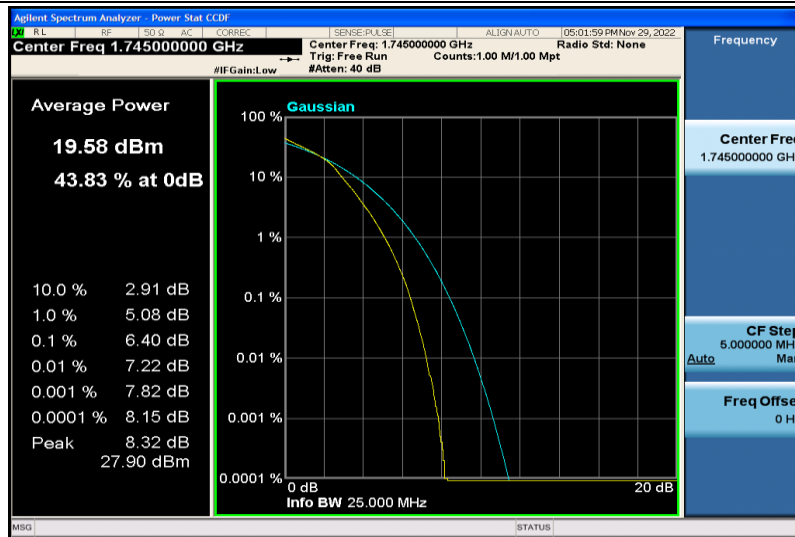

Band66-20MHz-16QAM-132322-1RB#0

Band66-20MHz-16QAM-132322-100RB#0

Band66-20MHz-16QAM-132572-1RB#0

Band66-20MHz-16QAM-132572-100RB#0

8.3 Appendix C: 26dB Bandwidth and Occupied Bandwidth

Test Result

Band	Bandwidth	Modulation	Channel	RB Configuration	Occupied Bandwidth (MHz)	26dB Bandwidth (MHz)	Verdict
Band2	1.4MHz	QPSK	18607	6RB#0	1.0797	1.255	PASS
Band2	1.4MHz	QPSK	18900	6RB#0	1.0844	1.238	PASS
Band2	1.4MHz	QPSK	19193	6RB#0	1.0767	1.233	PASS
Band2	1.4MHz	64QAM	18607	6RB#0	1.0773	1.241	PASS
Band2	1.4MHz	64QAM	18900	6RB#0	1.0806	1.261	PASS
Band2	1.4MHz	64QAM	19193	6RB#0	1.0809	1.240	PASS
Band2	1.4MHz	16QAM	18607	6RB#0	1.0765	1.216	PASS
Band2	1.4MHz	16QAM	18900	6RB#0	1.0788	1.238	PASS
Band2	1.4MHz	16QAM	19193	6RB#0	1.0792	1.239	PASS
Band2	3MHz	QPSK	18615	15RB#0	2.6790	2.879	PASS
Band2	3MHz	QPSK	18900	15RB#0	2.6779	2.849	PASS
Band2	3MHz	QPSK	19185	15RB#0	2.6740	2.857	PASS
Band2	3MHz	64QAM	18615	15RB#0	2.6755	2.845	PASS
Band2	3MHz	64QAM	18900	15RB#0	2.6753	2.849	PASS
Band2	3MHz	64QAM	19185	15RB#0	2.6768	2.855	PASS
Band2	3MHz	16QAM	18615	15RB#0	2.6732	2.871	PASS
Band2	3MHz	16QAM	18900	15RB#0	2.6756	2.858	PASS
Band2	3MHz	16QAM	19185	15RB#0	2.6748	2.869	PASS
Band2	5MHz	QPSK	18625	25RB#0	4.4631	4.836	PASS
Band2	5MHz	QPSK	18900	25RB#0	4.4736	4.920	PASS
Band2	5MHz	QPSK	19175	25RB#0	4.4741	4.830	PASS
Band2	5MHz	64QAM	18625	25RB#0	4.4632	4.811	PASS
Band2	5MHz	64QAM	18900	25RB#0	4.4682	4.859	PASS
Band2	5MHz	64QAM	19175	25RB#0	4.4655	4.808	PASS
Band2	5MHz	16QAM	18625	25RB#0	4.4702	4.862	PASS
Band2	5MHz	16QAM	18900	25RB#0	4.4781	4.844	PASS
Band2	5MHz	16QAM	19175	25RB#0	4.4642	4.773	PASS
Band2	10MHz	QPSK	18650	50RB#0	8.9351	9.531	PASS
Band2	10MHz	QPSK	18900	50RB#0	8.9222	9.512	PASS
Band2	10MHz	QPSK	19150	50RB#0	8.9293	9.640	PASS
Band2	10MHz	64QAM	18650	50RB#0	8.9384	9.493	PASS
Band2	10MHz	64QAM	18900	50RB#0	8.9380	9.573	PASS
Band2	10MHz	64QAM	19150	50RB#0	8.9282	9.529	PASS
Band2	10MHz	16QAM	18650	50RB#0	8.9280	9.586	PASS
Band2	10MHz	16QAM	18900	50RB#0	8.9362	9.552	PASS
Band2	10MHz	16QAM	19150	50RB#0	8.9154	9.497	PASS