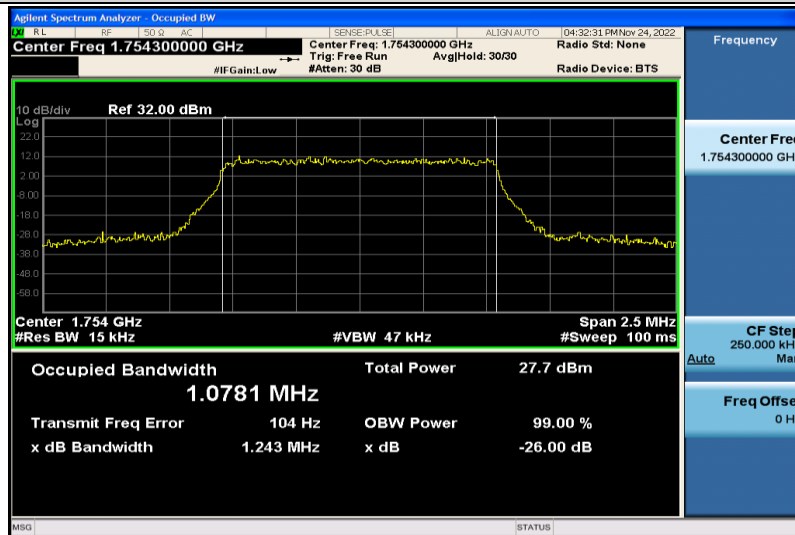

Band4-1.4MHz-16QAM-20393-6RB#0-1.0781