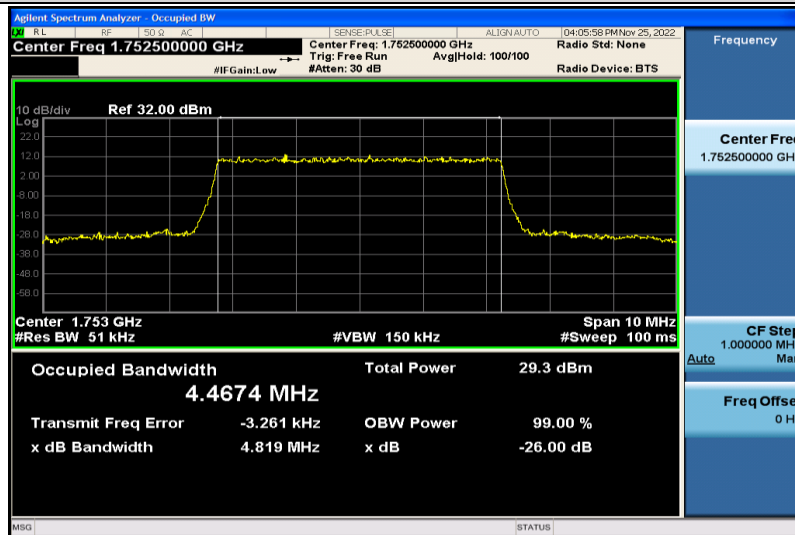

Band4-5MHz-QPSK-19975-25RB#0-4.4638

Band4-5MHz-QPSK-17325-25RB#0-4.4780

Band4-5MHz-QPSK-20175-25RB#0-4.4708

Band4-5MHz-64QAM-19975-25RB#0-4.4740

Band4-5MHz-64QAM-20175-25RB#0-4.4679

Band4-5MHz-64QAM-20375-25RB#0-4.4674