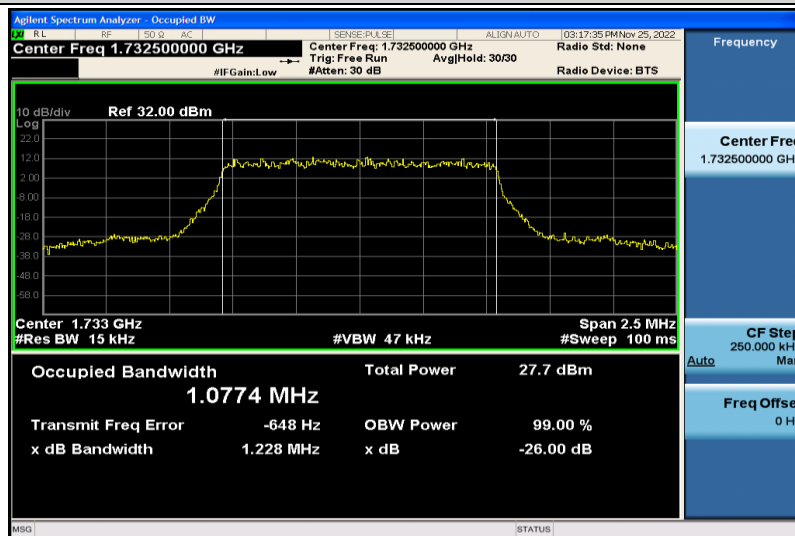

Band4-1.4MHz-QPSK-19957-6RB#0-1.0781

Band4-1.4MHz-QPSK-20175-6RB#0-1.0778

Band4-1.4MHz-QPSK-20393-6RB#0-1.0808

Band4-1.4MHz-64QAM-19957-6RB#0-1.0779

Band4-1.4MHz-64QAM-20175-6RB#0-1.0774

Band4-1.4MHz-64QAM-20393-6RB#0-1.0827