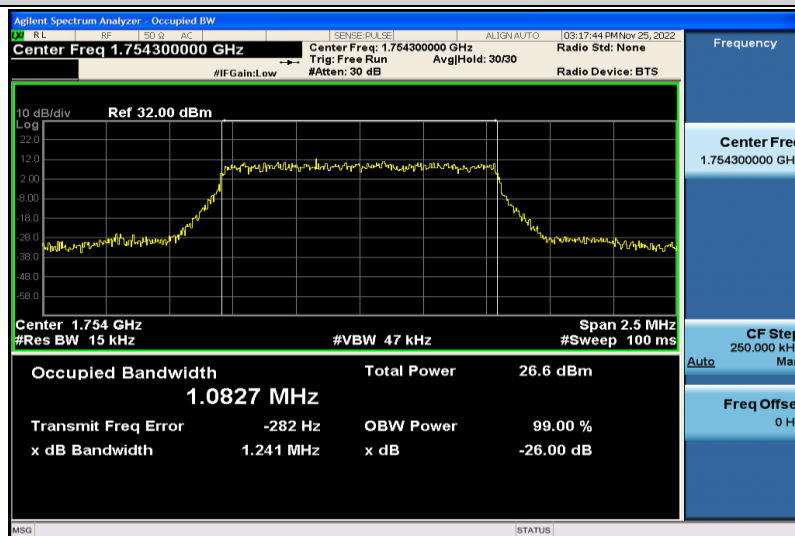

Band4-1.4MHz-QPSK-19957-6RB#0-1.0781

Band4-1.4MHz-QPSK-20175-6RB#0-1.0778

Band4-1.4MHz-QPSK-20393-6RB#0-1.0808

Band4-1.4MHz-64QAM-19957-6RB#0-1.0779

Band4-1.4MHz-64QAM-20175-6RB#0-1.0774

Band4-1.4MHz-64QAM-20393-6RB#0-1.0827