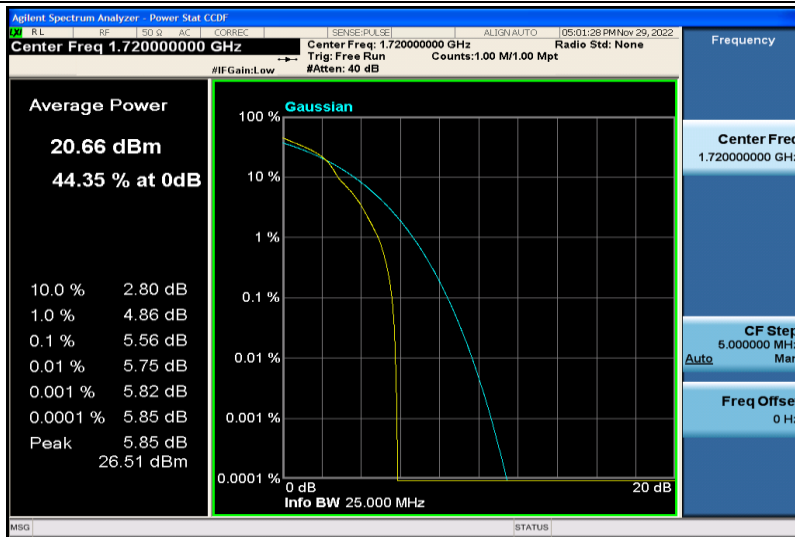

Band66-20MHz-16QAM-132072-1RB#0