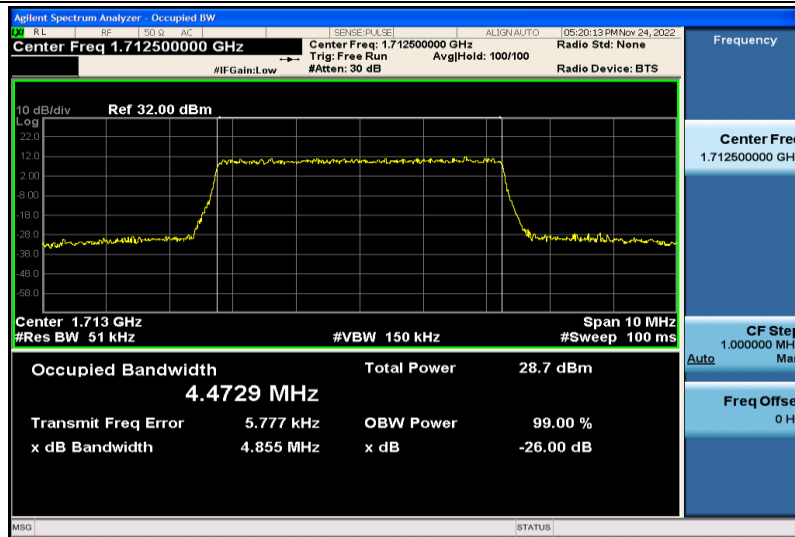

Band4-5MHz-QPSK-19975-25RB#0-4.4638

Band4-5MHz-QPSK-17325-25RB#0-4.4780

Band4-5MHz-QPSK-20175-25RB#0-4.4708

Band4-5MHz-64QAM-19975-25RB#0-4.4740

Band4-5MHz-64QAM-20175-25RB#0-4.4679

Band4-5MHz-64QAM-20375-25RB#0-4.4674