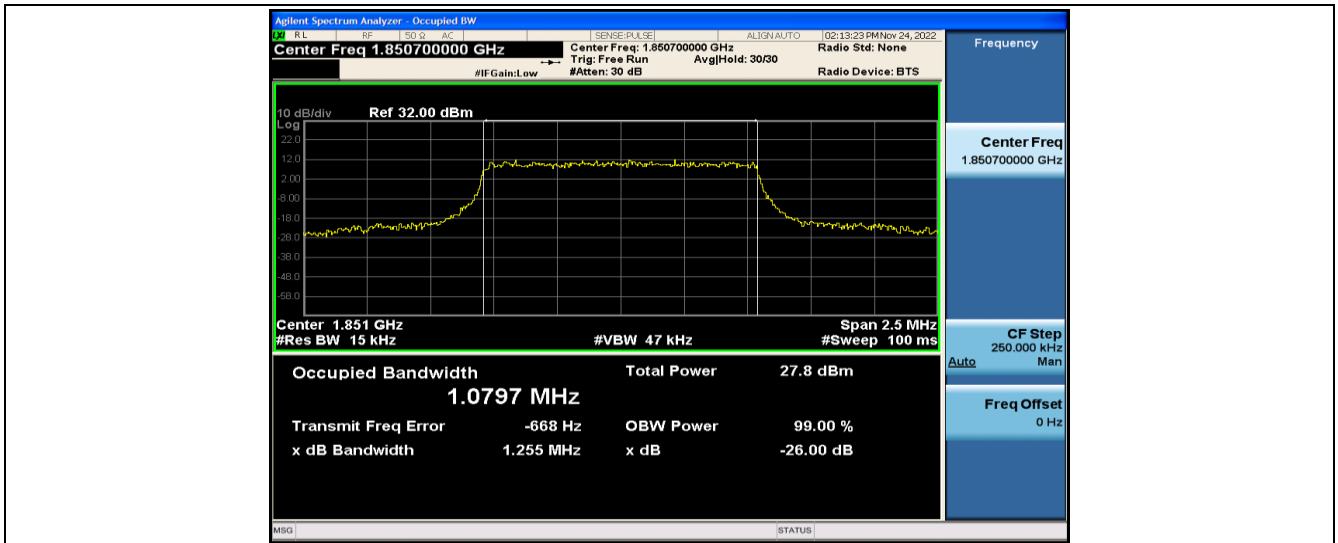

Test Graphs

Band2-1.4MHz-QPSK-18607-6RB#0-1.0797