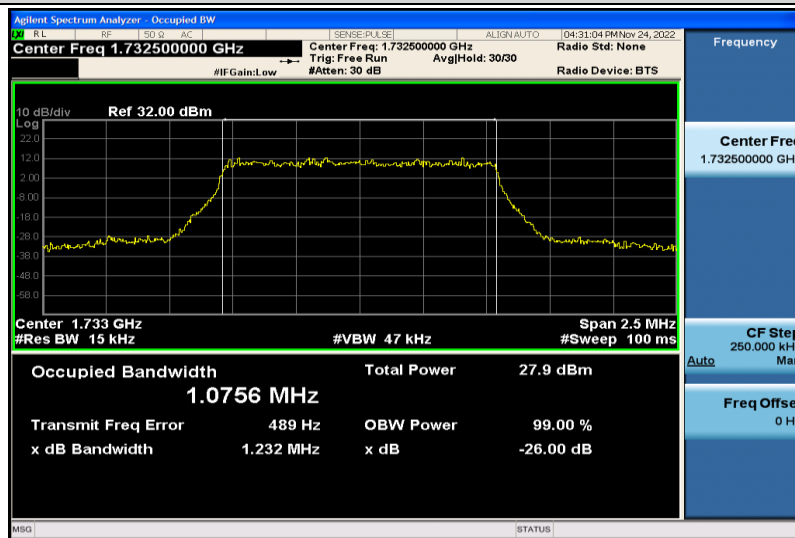

Band4-1.4MHz-16QAM-20175-6RB#0-1.0756