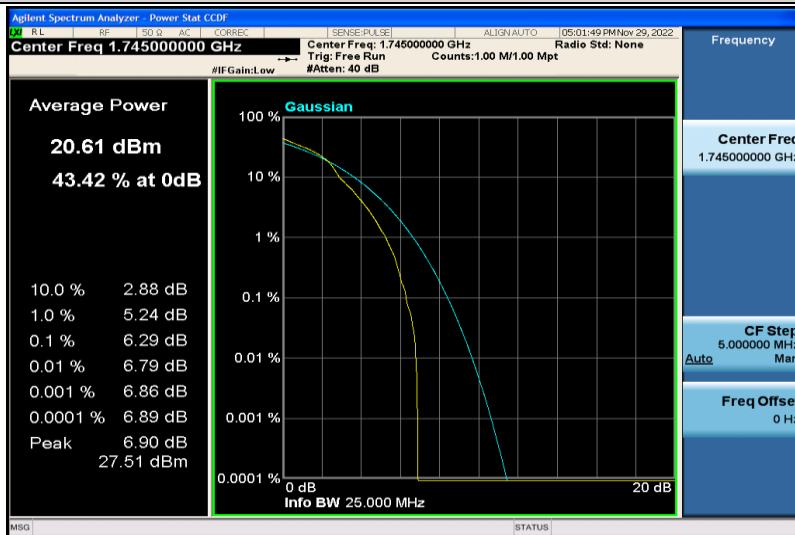

Band66-20MHz-16QAM-132322-1RB#0

Band66-20MHz-16QAM-132322-100RB#0

Band66-20MHz-16QAM-132572-1RB#0

Band66-20MHz-16QAM-132572-100RB#0

8.3 Appendix C: 26dB Bandwidth and Occupied Bandwidth

Test Result

Band	Bandwidth	Modulation	Channel	RB Configuration	Occupied Bandwidth (MHz)	26dB Bandwidth (MHz)	Verdict
Band2	1.4MHz	QPSK	18607	6RB#0	1.0797	1.255	PASS
Band2	1.4MHz	QPSK	18900	6RB#0	1.0844	1.238	PASS
Band2	1.4MHz	QPSK	19193	6RB#0	1.0767	1.233	PASS
Band2	1.4MHz	64QAM	18607	6RB#0	1.0773	1.241	PASS
Band2	1.4MHz	64QAM	18900	6RB#0	1.0806	1.261	PASS
Band2	1.4MHz	64QAM	19193	6RB#0	1.0809	1.240	PASS
Band2	1.4MHz	16QAM	18607	6RB#0	1.0765	1.216	PASS
Band2	1.4MHz	16QAM	18900	6RB#0	1.0788	1.238	PASS
Band2	1.4MHz	16QAM	19193	6RB#0	1.0792	1.239	PASS
Band2	3MHz	QPSK	18615	15RB#0	2.6790	2.879	PASS
Band2	3MHz	QPSK	18900	15RB#0	2.6779	2.849	PASS
Band2	3MHz	QPSK	19185	15RB#0	2.6740	2.857	PASS
Band2	3MHz	64QAM	18615	15RB#0	2.6755	2.845	PASS
Band2	3MHz	64QAM	18900	15RB#0	2.6753	2.849	PASS
Band2	3MHz	64QAM	19185	15RB#0	2.6768	2.855	PASS
Band2	3MHz	16QAM	18615	15RB#0	2.6732	2.871	PASS
Band2	3MHz	16QAM	18900	15RB#0	2.6756	2.858	PASS
Band2	3MHz	16QAM	19185	15RB#0	2.6748	2.869	PASS
Band2	5MHz	QPSK	18625	25RB#0	4.4631	4.836	PASS
Band2	5MHz	QPSK	18900	25RB#0	4.4736	4.920	PASS
Band2	5MHz	QPSK	19175	25RB#0	4.4741	4.830	PASS
Band2	5MHz	64QAM	18625	25RB#0	4.4632	4.811	PASS
Band2	5MHz	64QAM	18900	25RB#0	4.4682	4.859	PASS
Band2	5MHz	64QAM	19175	25RB#0	4.4655	4.808	PASS
Band2	5MHz	16QAM	18625	25RB#0	4.4702	4.862	PASS
Band2	5MHz	16QAM	18900	25RB#0	4.4781	4.844	PASS
Band2	5MHz	16QAM	19175	25RB#0	4.4642	4.773	PASS
Band2	10MHz	QPSK	18650	50RB#0	8.9351	9.531	PASS
Band2	10MHz	QPSK	18900	50RB#0	8.9222	9.512	PASS
Band2	10MHz	QPSK	19150	50RB#0	8.9293	9.640	PASS
Band2	10MHz	64QAM	18650	50RB#0	8.9384	9.493	PASS
Band2	10MHz	64QAM	18900	50RB#0	8.9380	9.573	PASS
Band2	10MHz	64QAM	19150	50RB#0	8.9282	9.529	PASS
Band2	10MHz	16QAM	18650	50RB#0	8.9280	9.586	PASS
Band2	10MHz	16QAM	18900	50RB#0	8.9362	9.552	PASS
Band2	10MHz	16QAM	19150	50RB#0	8.9154	9.497	PASS