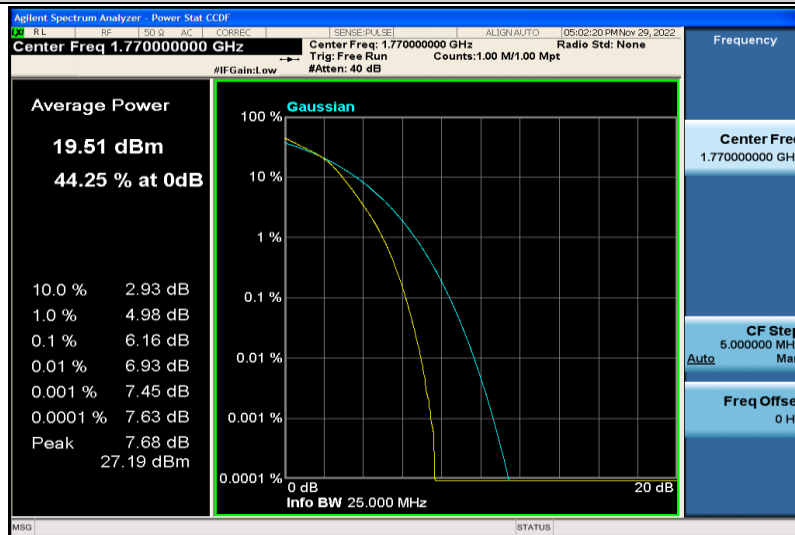

Band66-20MHz-16QAM-132322-1RB#0

Band66-20MHz-16QAM-132322-100RB#0

Band66-20MHz-16QAM-132572-1RB#0

Band66-20MHz-16QAM-132572-100RB#0

8.3 Appendix C: 26dB Bandwidth and Occupied Bandwidth

Test Result

Band	Bandwidth	Modulation	Channel	RB Configuration	Occupied Bandwidth (MHz)	26dB Bandwidth (MHz)	Verdict
Band2	1.4MHz	QPSK	18607	6RB#0	1.0797	1.255	PASS
Band2	1.4MHz	QPSK	18900	6RB#0	1.0844	1.238	PASS
Band2	1.4MHz	QPSK	19193	6RB#0	1.0767	1.233	PASS
Band2	1.4MHz	64QAM	18607	6RB#0	1.0773	1.241	PASS
Band2	1.4MHz	64QAM	18900	6RB#0	1.0806	1.261	PASS
Band2	1.4MHz	64QAM	19193	6RB#0	1.0809	1.240	PASS
Band2	1.4MHz	16QAM	18607	6RB#0	1.0765	1.216	PASS
Band2	1.4MHz	16QAM	18900	6RB#0	1.0788	1.238	PASS
Band2	1.4MHz	16QAM	19193	6RB#0	1.0792	1.239	PASS
Band2	3MHz	QPSK	18615	15RB#0	2.6790	2.879	PASS
Band2	3MHz	QPSK	18900	15RB#0	2.6779	2.849	PASS
Band2	3MHz	QPSK	19185	15RB#0	2.6740	2.857	PASS
Band2	3MHz	64QAM	18615	15RB#0	2.6755	2.845	PASS
Band2	3MHz	64QAM	18900	15RB#0	2.6753	2.849	PASS
Band2	3MHz	64QAM	19185	15RB#0	2.6768	2.855	PASS
Band2	3MHz	16QAM	18615	15RB#0	2.6732	2.871	PASS
Band2	3MHz	16QAM	18900	15RB#0	2.6756	2.858	PASS
Band2	3MHz	16QAM	19185	15RB#0	2.6748	2.869	PASS
Band2	5MHz	QPSK	18625	25RB#0	4.4631	4.836	PASS
Band2	5MHz	QPSK	18900	25RB#0	4.4736	4.920	PASS
Band2	5MHz	QPSK	19175	25RB#0	4.4741	4.830	PASS
Band2	5MHz	64QAM	18625	25RB#0	4.4632	4.811	PASS
Band2	5MHz	64QAM	18900	25RB#0	4.4682	4.859	PASS
Band2	5MHz	64QAM	19175	25RB#0	4.4655	4.808	PASS
Band2	5MHz	16QAM	18625	25RB#0	4.4702	4.862	PASS
Band2	5MHz	16QAM	18900	25RB#0	4.4781	4.844	PASS
Band2	5MHz	16QAM	19175	25RB#0	4.4642	4.773	PASS
Band2	10MHz	QPSK	18650	50RB#0	8.9351	9.531	PASS
Band2	10MHz	QPSK	18900	50RB#0	8.9222	9.512	PASS
Band2	10MHz	QPSK	19150	50RB#0	8.9293	9.640	PASS
Band2	10MHz	64QAM	18650	50RB#0	8.9384	9.493	PASS
Band2	10MHz	64QAM	18900	50RB#0	8.9380	9.573	PASS
Band2	10MHz	64QAM	19150	50RB#0	8.9282	9.529	PASS
Band2	10MHz	16QAM	18650	50RB#0	8.9280	9.586	PASS
Band2	10MHz	16QAM	18900	50RB#0	8.9362	9.552	PASS
Band2	10MHz	16QAM	19150	50RB#0	8.9154	9.497	PASS