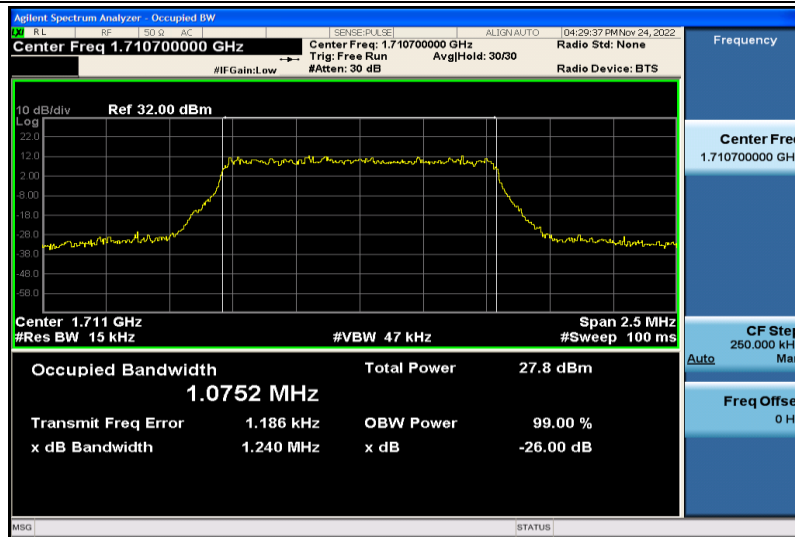

Band4-1.4MHz-QPSK-19957-6RB#0-1.0781

Band4-1.4MHz-QPSK-20175-6RB#0-1.0778

Band4-1.4MHz-QPSK-20393-6RB#0-1.0808

Band4-1.4MHz-64QAM-19957-6RB#0-1.0779

Band4-1.4MHz-64QAM-20175-6RB#0-1.0774

Band4-1.4MHz-64QAM-20393-6RB#0-1.0827