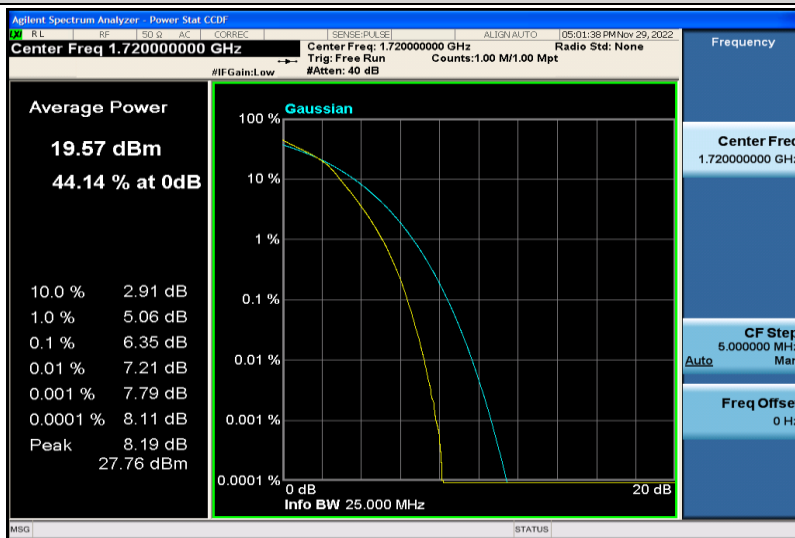

Band66-20MHz-16QAM-132072-100RB#0