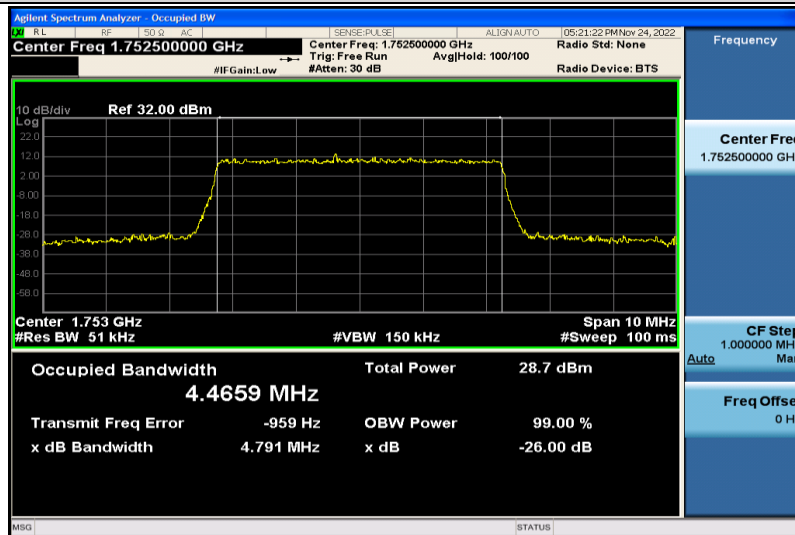

Band4-5MHz-16QAM-20375-25RB#0-4.4659