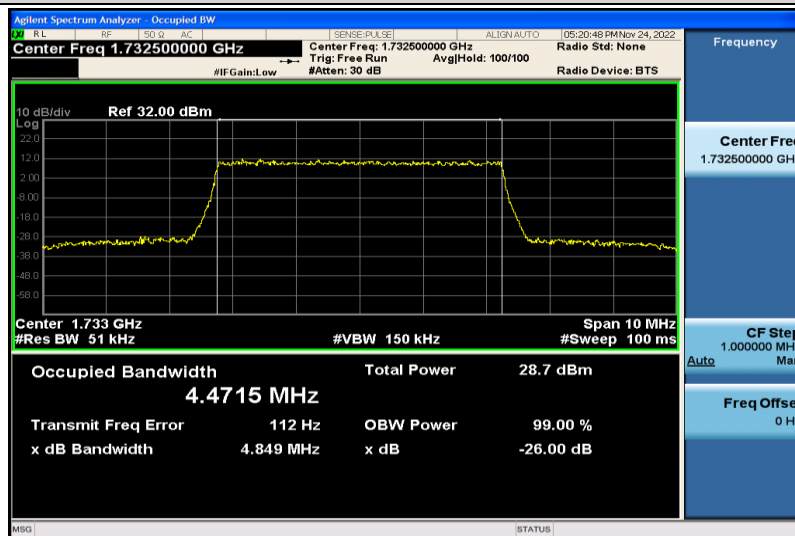

Band4-5MHz-16QAM-20175-25RB#0-4.4715