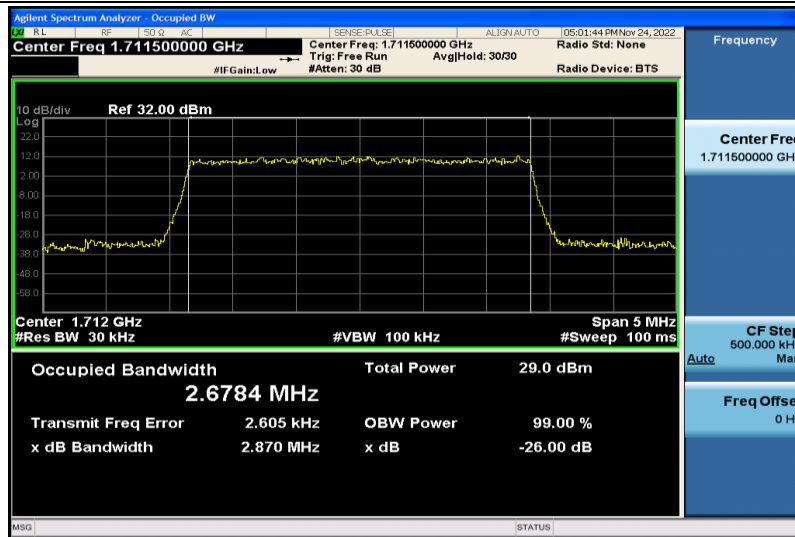

Band4-3MHz-QPSK-19965-15RB#0-2.6784