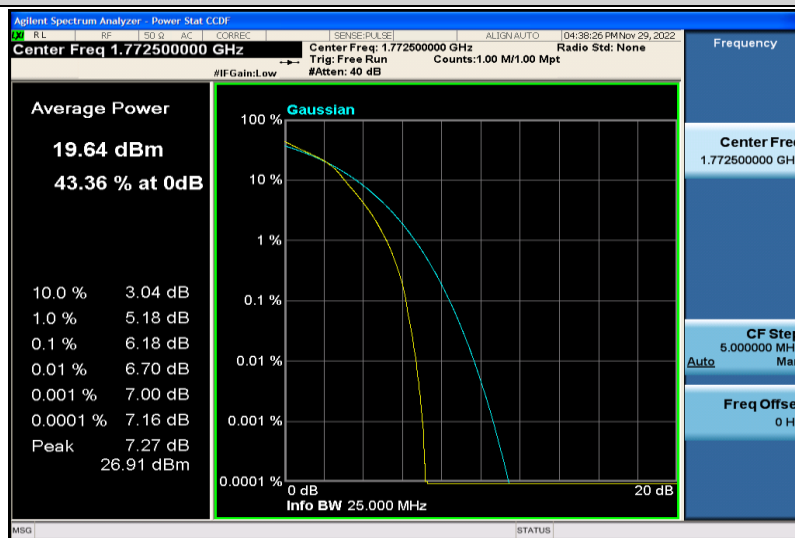

Band66-15MHz-16QAM-132597-1RB#0

Band66-15MHz-16QAM-132597-75RB#0