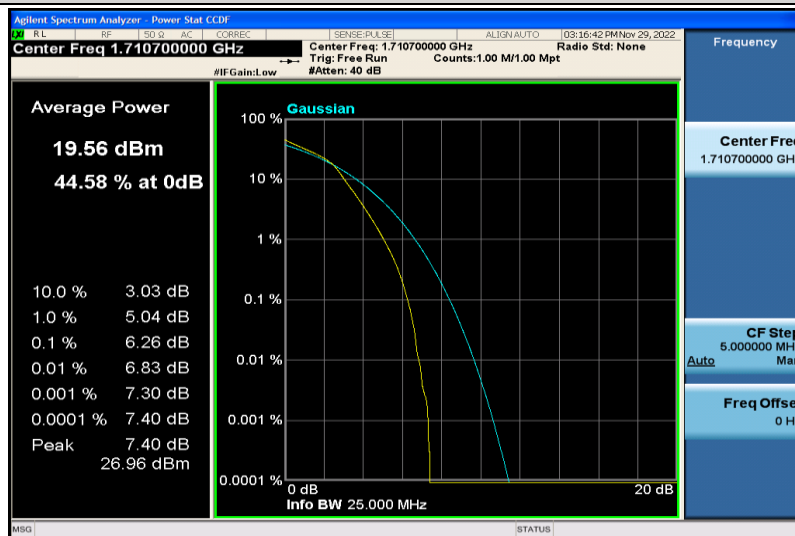

Band66-1.4MHz-16QAM-131979-1RB#0

Band66-1.4MHz-16QAM-131979-6RB#0