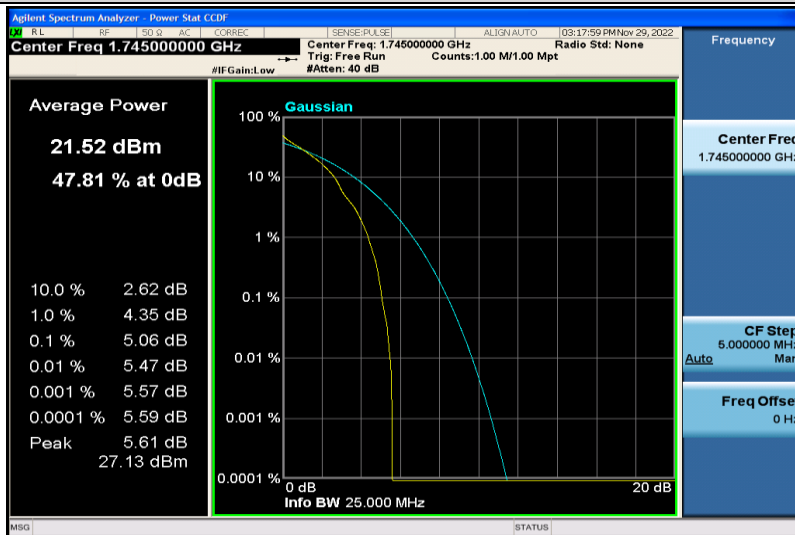

Band13-10MHz-64QAM-23230-50RB#0

Band13-10MHz-16QAM-23230-1RB#0

Band13-10MHz-16QAM-23230-50RB#0

Band66-1.4MHz-QPSK-131979-1RB#0

Band66-1.4MHz-QPSK-131979-6RB#0

Band66-1.4MHz-QPSK-132322-1RB#0

Band66-1.4MHz-QPSK-132322-6RB#0