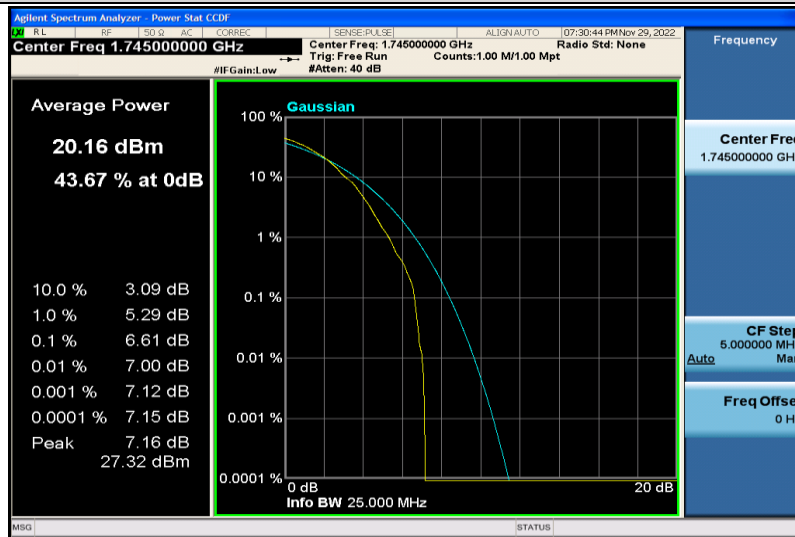

Band66-5MHz-QPSK-132322-25RB#0

Band66-5MHz-QPSK-132647-1RB#0

Band66-5MHz-QPSK-132647-25RB#0

Band66-5MHz-64QAM-131997-1RB#0

Band66-5MHz-64QAM-131997-25RB#0

Band66-5MHz-64QAM-132322-1RB#0

Band66-5MHz-64QAM-132322-25RB#0