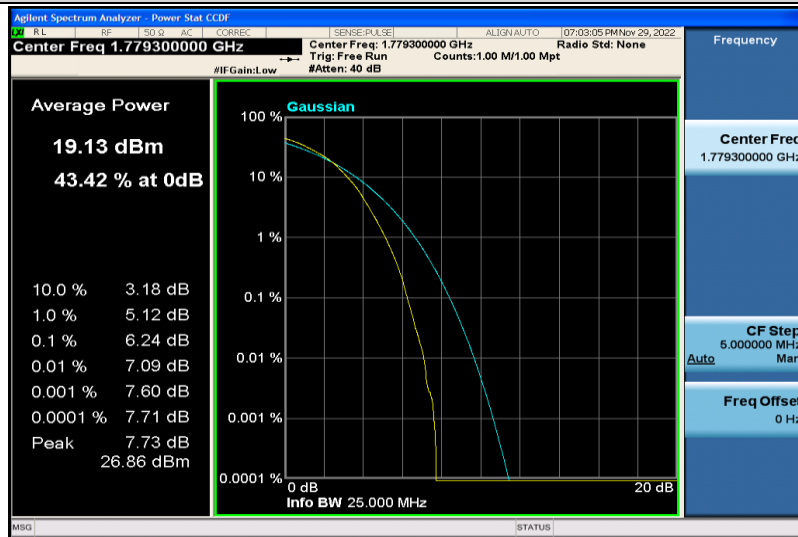

Band66-1.4MHz-QPSK-132665-1RB#0

Band66-1.4MHz-QPSK-132665-6RB#0

Band66-1.4MHz-64QAM-131979-1RB#0

Band66-1.4MHz-64QAM-131979-6RB#0

Band66-1.4MHz-64QAM-132322-1RB#0

Band66-1.4MHz-64QAM-132322-6RB#0

Band66-1.4MHz-64QAM-132665-1RB#0