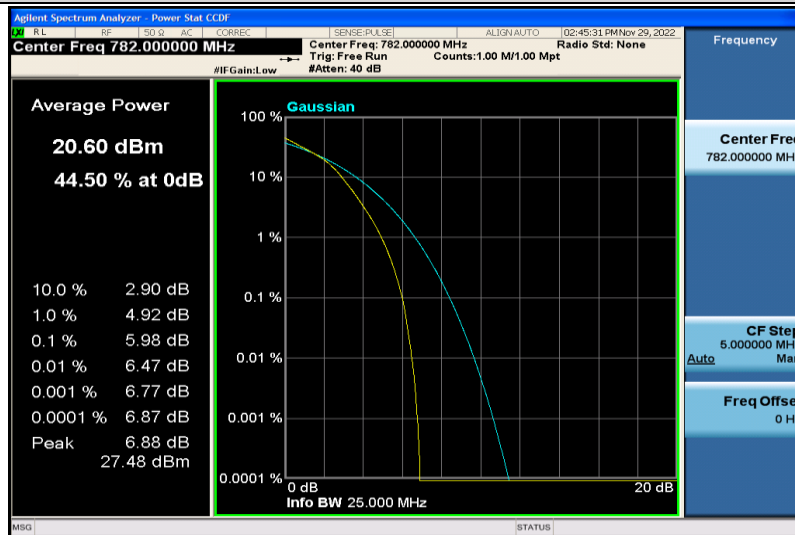

Band13-10MHz-64QAM-23230-50RB#0

Band13-10MHz-16QAM-23230-1RB#0

Band13-10MHz-16QAM-23230-50RB#0

Band66-1.4MHz-QPSK-131979-1RB#0

Band66-1.4MHz-QPSK-131979-6RB#0

Band66-1.4MHz-QPSK-132322-1RB#0

Band66-1.4MHz-QPSK-132322-6RB#0