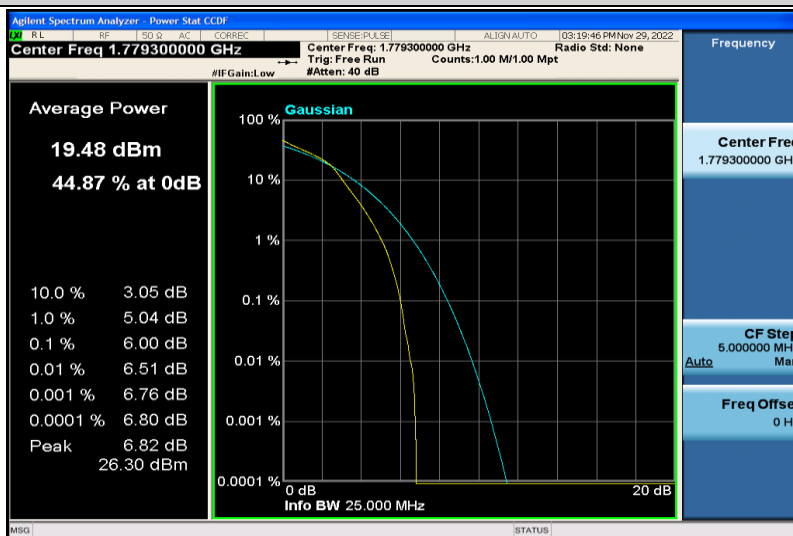

Band66-1.4MHz-64QAM-132665-6RB#0

Band66-1.4MHz-16QAM-131979-1RB#0

Band66-1.4MHz-16QAM-131979-6RB#0

Band66-1.4MHz-16QAM-132322-1RB#0

Band66-1.4MHz-16QAM-132322-6RB#0

Band66-1.4MHz-16QAM-132665-1RB#0

Band66-1.4MHz-16QAM-132665-6RB#0