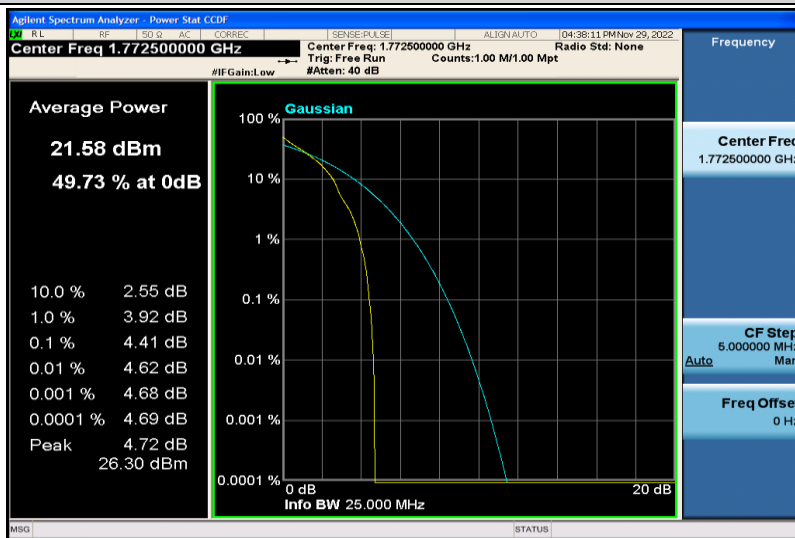

Band66-15MHz-QPSK-132322-75RB#0

Band66-15MHz-QPSK-132597-1RB#0