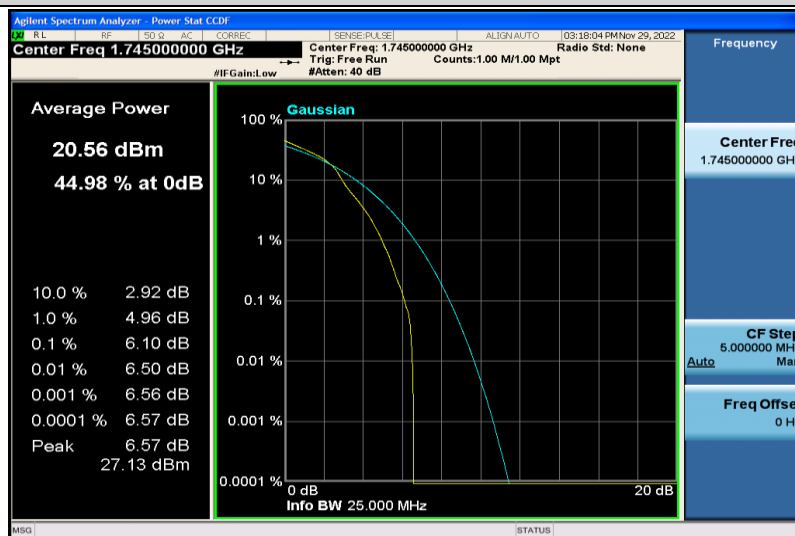

Band66-1.4MHz-16QAM-131979-6RB#0

Band66-1.4MHz-16QAM-132322-1RB#0