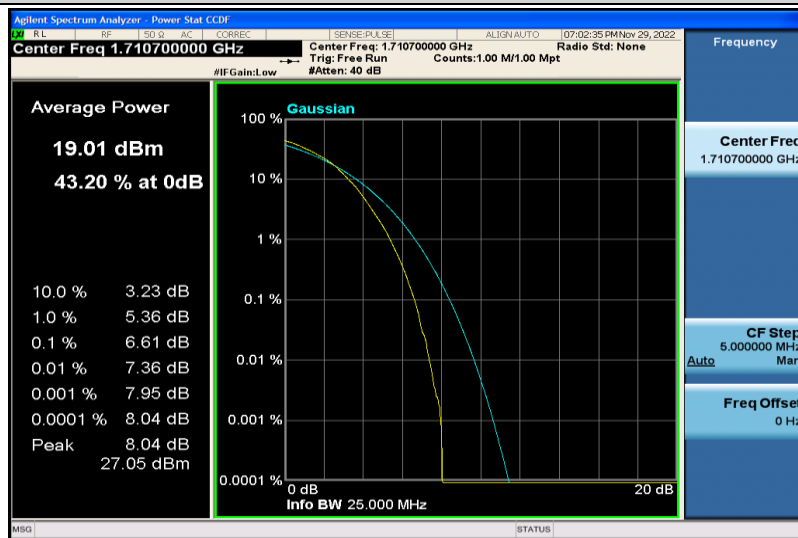

Band66-1.4MHz-64QAM-131979-1RB#0

Band66-1.4MHz-64QAM-131979-6RB#0