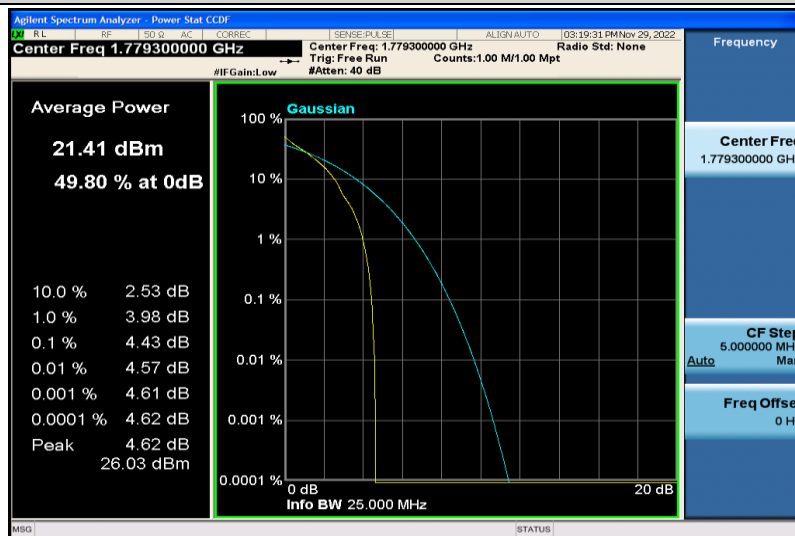

Band13-10MHz-64QAM-23230-50RB#0

Band13-10MHz-16QAM-23230-1RB#0

Band13-10MHz-16QAM-23230-50RB#0

Band66-1.4MHz-QPSK-131979-1RB#0

Band66-1.4MHz-QPSK-131979-6RB#0

Band66-1.4MHz-QPSK-132322-1RB#0

Band66-1.4MHz-QPSK-132322-6RB#0