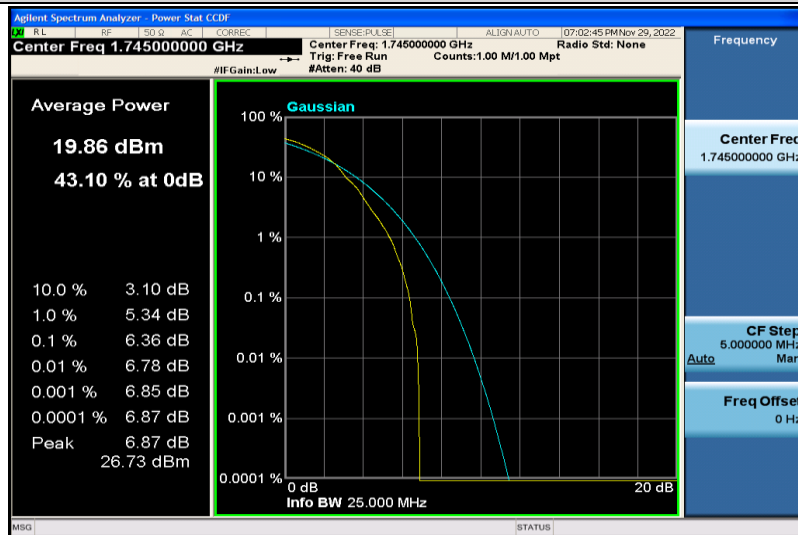

Band66-1.4MHz-QPSK-132665-1RB#0

Band66-1.4MHz-QPSK-132665-6RB#0

Band66-1.4MHz-64QAM-131979-1RB#0

Band66-1.4MHz-64QAM-131979-6RB#0

Band66-1.4MHz-64QAM-132322-1RB#0

Band66-1.4MHz-64QAM-132322-6RB#0

Band66-1.4MHz-64QAM-132665-1RB#0