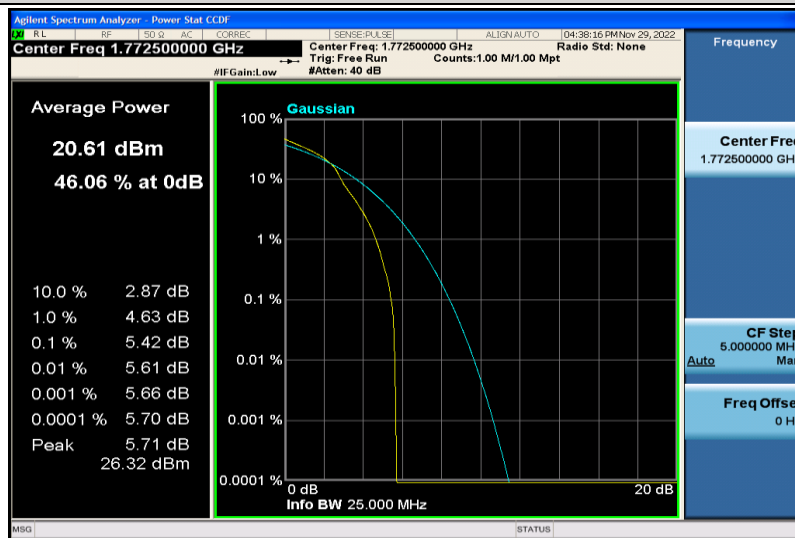

Band66-15MHz-64QAM-132322-75RB#0

Band66-15MHz-64QAM-132597-1RB#0

Band66-15MHz-64QAM-132597-75RB#0

Band66-15MHz-16QAM-132047-1RB#0

Band66-15MHz-16QAM-132047-75RB#0

Band66-15MHz-16QAM-132322-1RB#0

Band66-15MHz-16QAM-132322-75RB#0