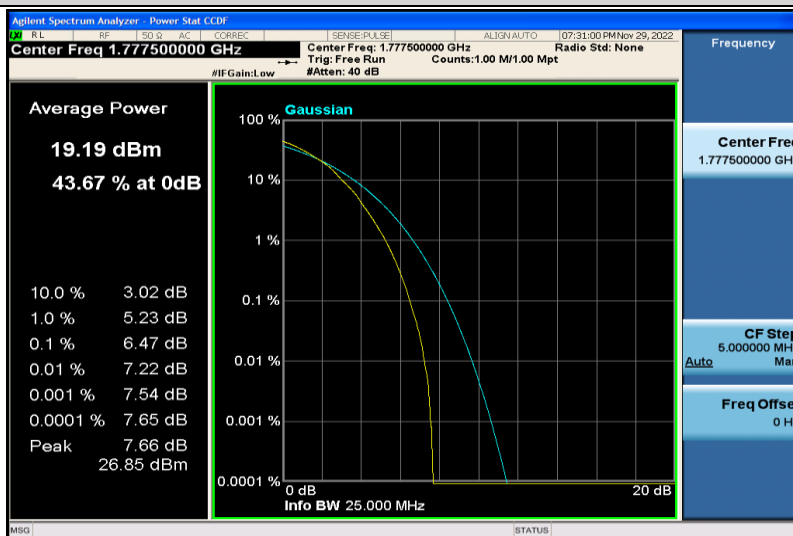

Band66-5MHz-64QAM-132647-1RB#0

Band66-5MHz-64QAM-132647-25RB#0