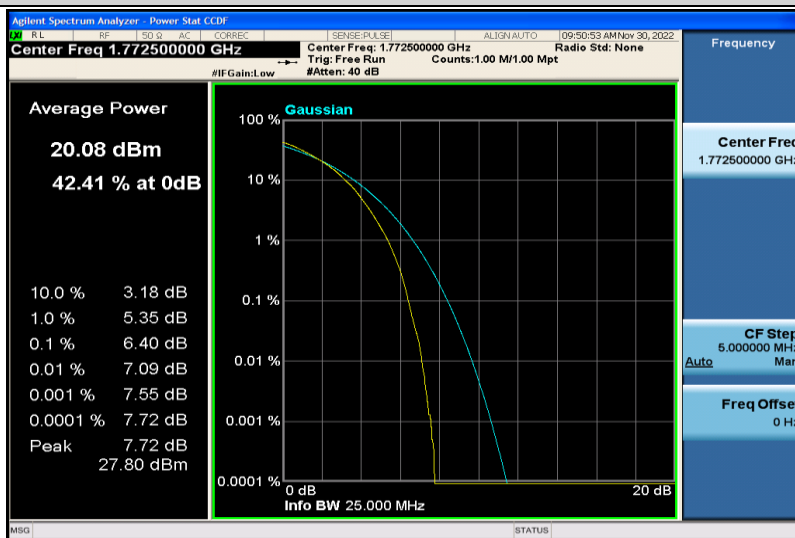

Band66-15MHz-64QAM-132597-1RB#0

Band66-15MHz-64QAM-132597-75RB#0