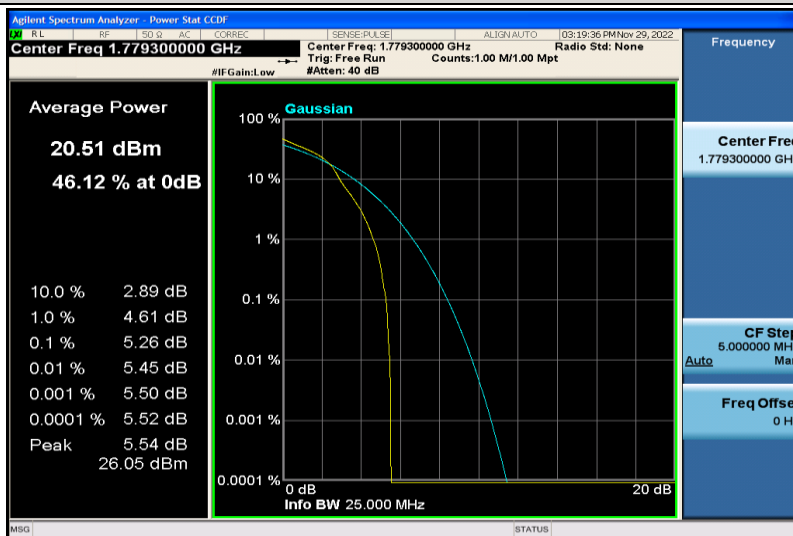

Band66-1.4MHz-64QAM-132665-6RB#0

Band66-1.4MHz-16QAM-131979-1RB#0

Band66-1.4MHz-16QAM-131979-6RB#0

Band66-1.4MHz-16QAM-132322-1RB#0

Band66-1.4MHz-16QAM-132322-6RB#0

Band66-1.4MHz-16QAM-132665-1RB#0

Band66-1.4MHz-16QAM-132665-6RB#0