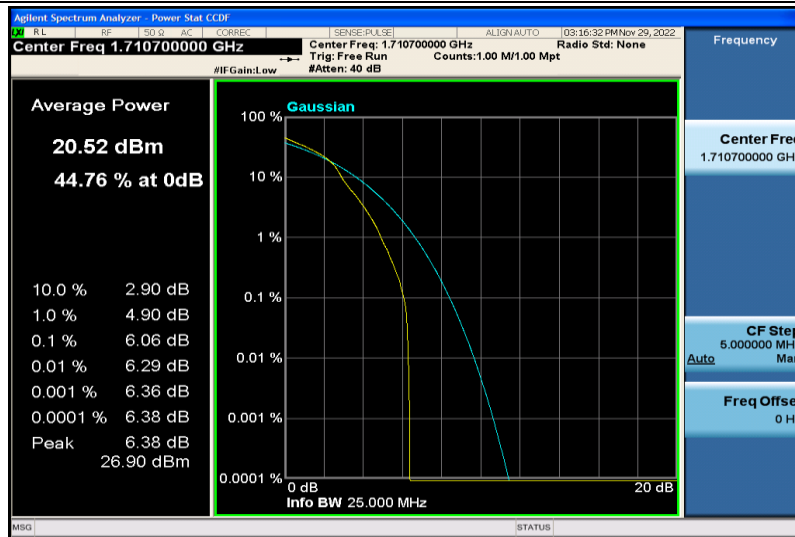

Band66-1.4MHz-64QAM-132665-6RB#0

Band66-1.4MHz-16QAM-131979-1RB#0