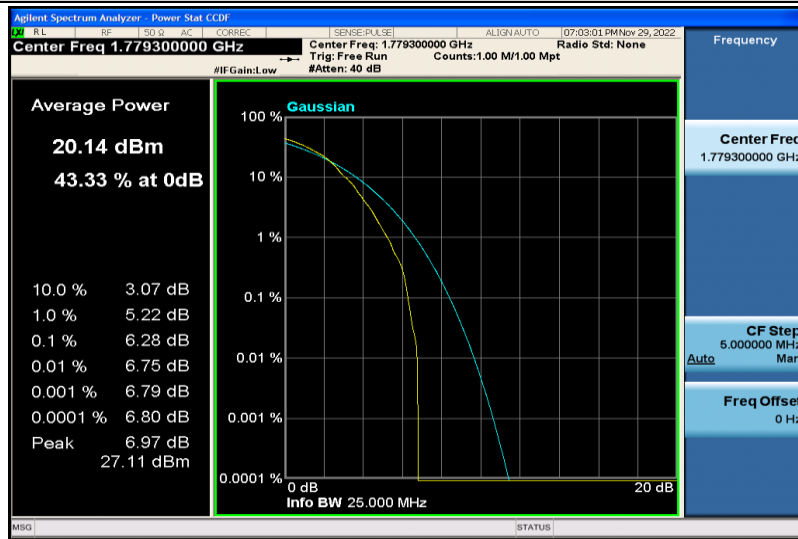

Band66-1.4MHz-QPSK-132665-1RB#0

Band66-1.4MHz-QPSK-132665-6RB#0

Band66-1.4MHz-64QAM-131979-1RB#0

Band66-1.4MHz-64QAM-131979-6RB#0

Band66-1.4MHz-64QAM-132322-1RB#0

Band66-1.4MHz-64QAM-132322-6RB#0

Band66-1.4MHz-64QAM-132665-1RB#0