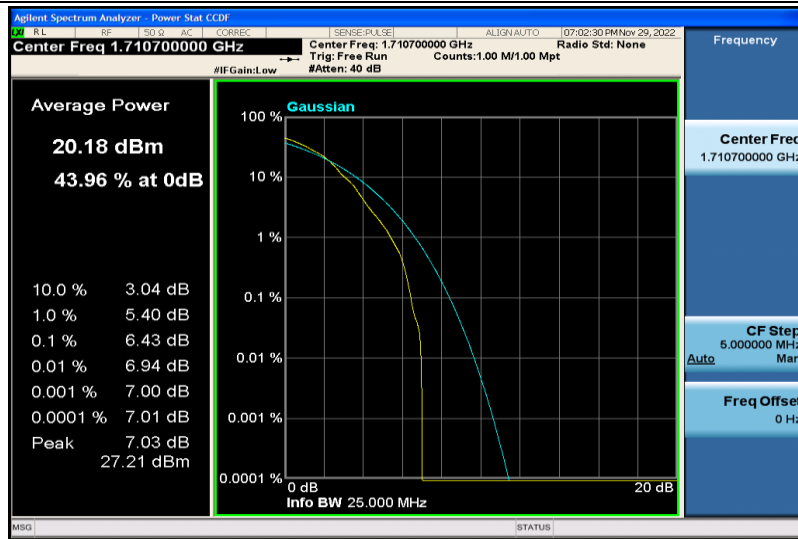

Band66-1.4MHz-QPSK-132665-6RB#0

Band66-1.4MHz-64QAM-131979-1RB#0