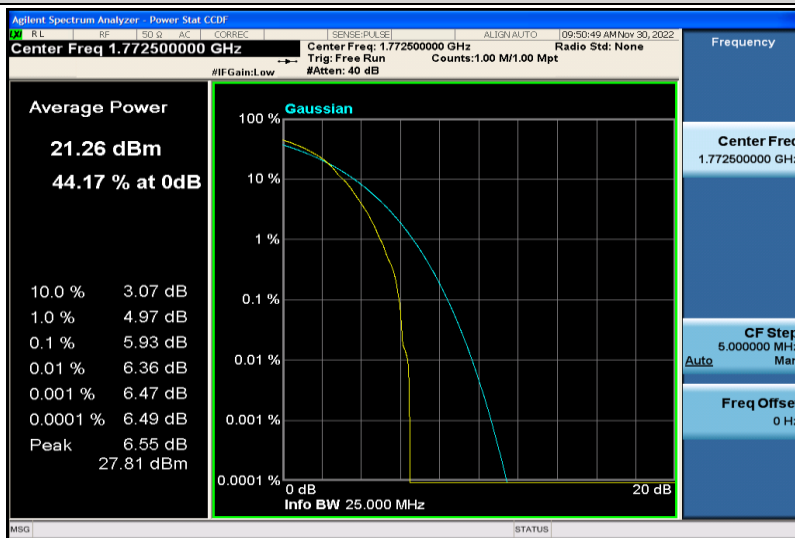

Band66-15MHz-64QAM-132322-75RB#0

Band66-15MHz-64QAM-132597-1RB#0