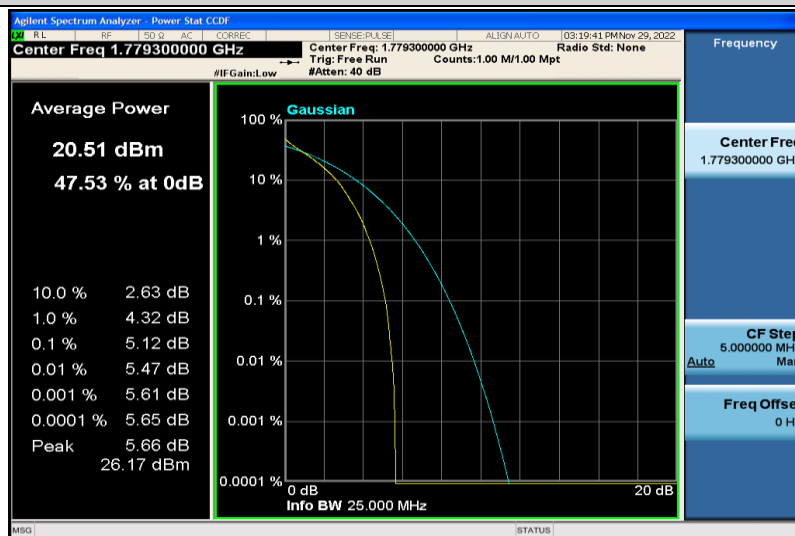

Band66-1.4MHz-QPSK-132665-1RB#0

Band66-1.4MHz-QPSK-132665-6RB#0