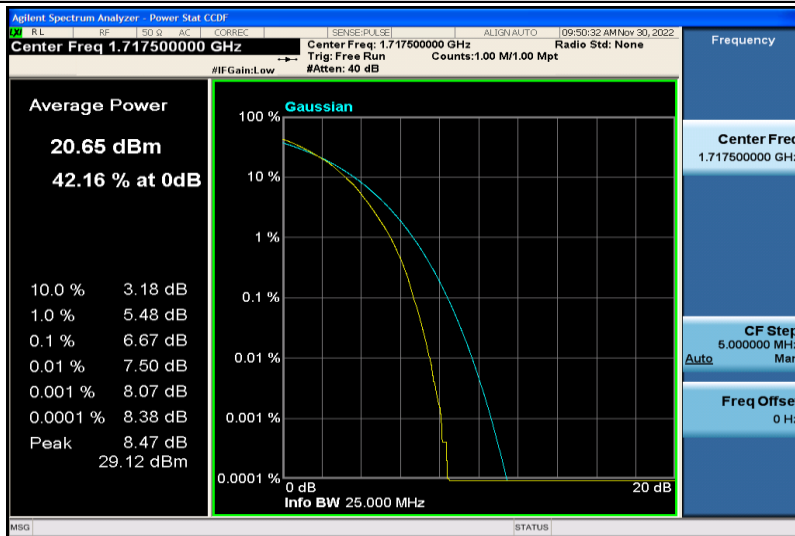

Band66-15MHz-QPSK-132322-1RB#0

Band66-15MHz-QPSK-132322-75RB#0

Band66-15MHz-QPSK-132597-1RB#0

Band66-15MHz-QPSK-132597-75RB#0

Band66-15MHz-64QAM-132047-1RB#0

Band66-15MHz-64QAM-132047-75RB#0

Band66-15MHz-64QAM-132322-1RB#0