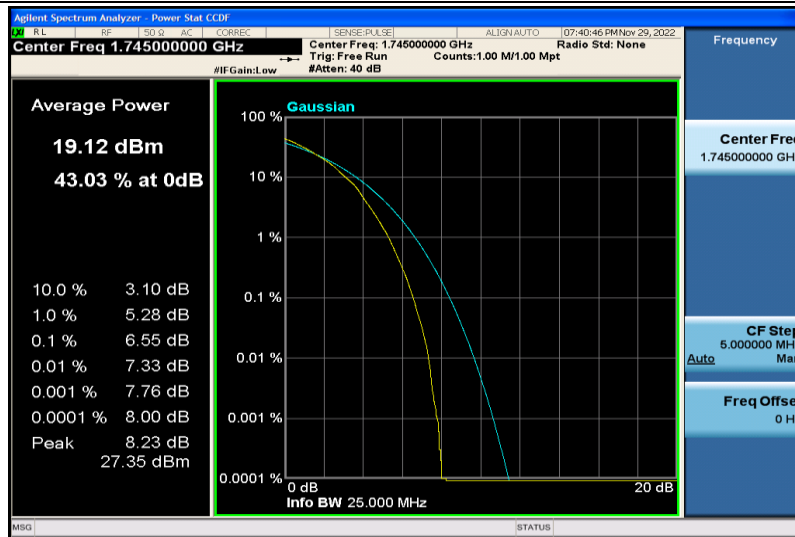

Band66-10MHz-64QAM-132322-1RB#0

Band66-10MHz-64QAM-132322-50RB#0