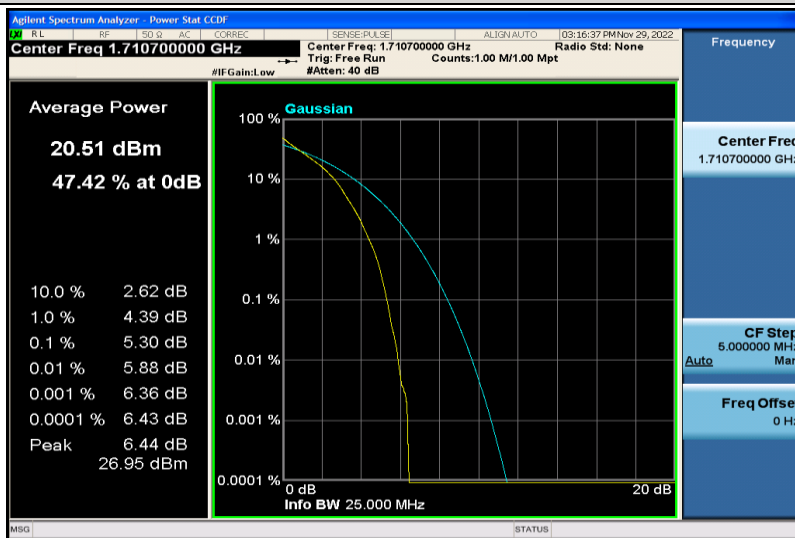

Band13-10MHz-64QAM-23230-50RB#0

Band13-10MHz-16QAM-23230-1RB#0

Band13-10MHz-16QAM-23230-50RB#0

Band66-1.4MHz-QPSK-131979-1RB#0

Band66-1.4MHz-QPSK-131979-6RB#0

Band66-1.4MHz-QPSK-132322-1RB#0

Band66-1.4MHz-QPSK-132322-6RB#0