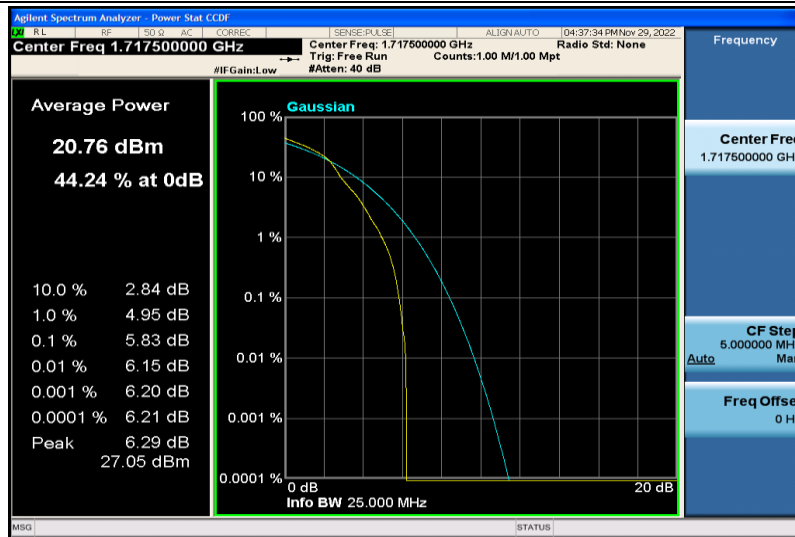

Band66-15MHz-64QAM-132597-75RB#0

Band66-15MHz-16QAM-132047-1RB#0