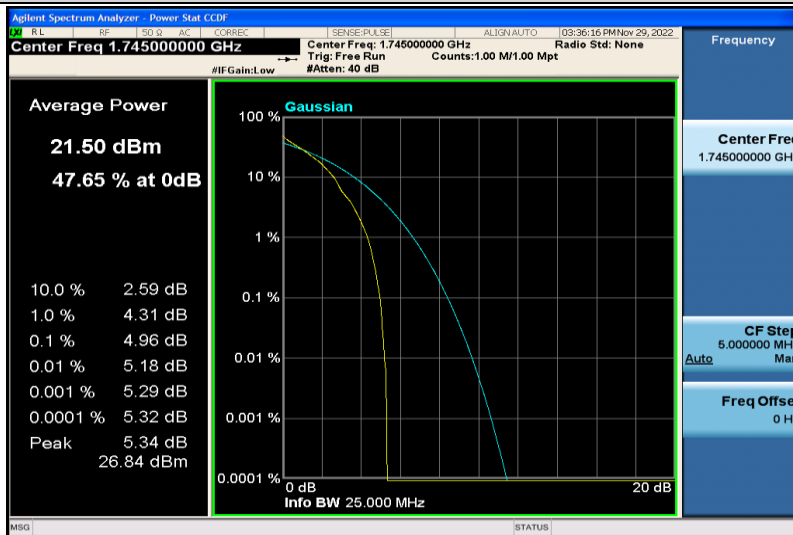

Band66-3MHz-QPSK-131987-15RB#0

Band66-3MHz-QPSK-132322-1RB#0