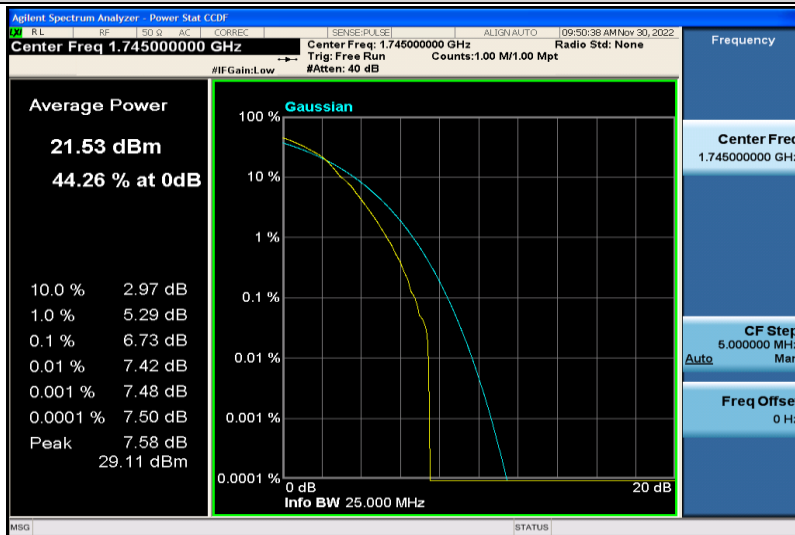

Band66-15MHz-QPSK-132322-1RB#0

Band66-15MHz-QPSK-132322-75RB#0

Band66-15MHz-QPSK-132597-1RB#0

Band66-15MHz-QPSK-132597-75RB#0

Band66-15MHz-64QAM-132047-1RB#0

Band66-15MHz-64QAM-132047-75RB#0

Band66-15MHz-64QAM-132322-1RB#0