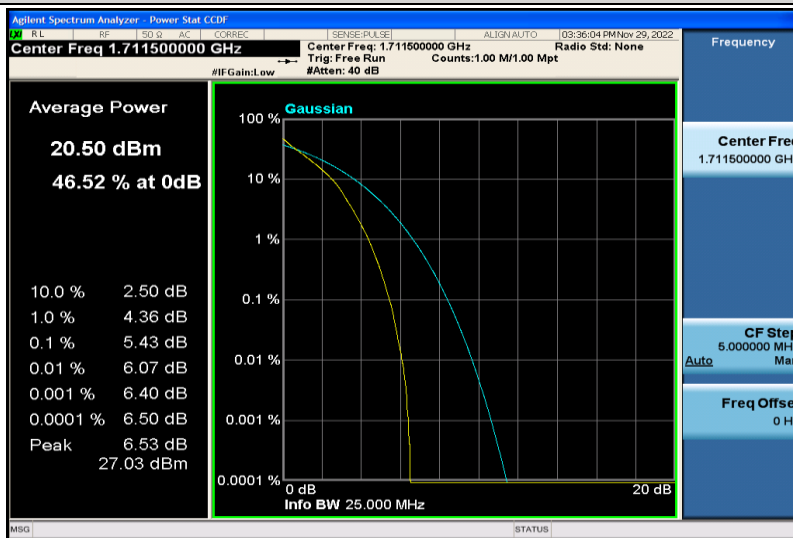

Band66-3MHz-QPSK-131987-1RB#0

Band66-3MHz-QPSK-131987-15RB#0