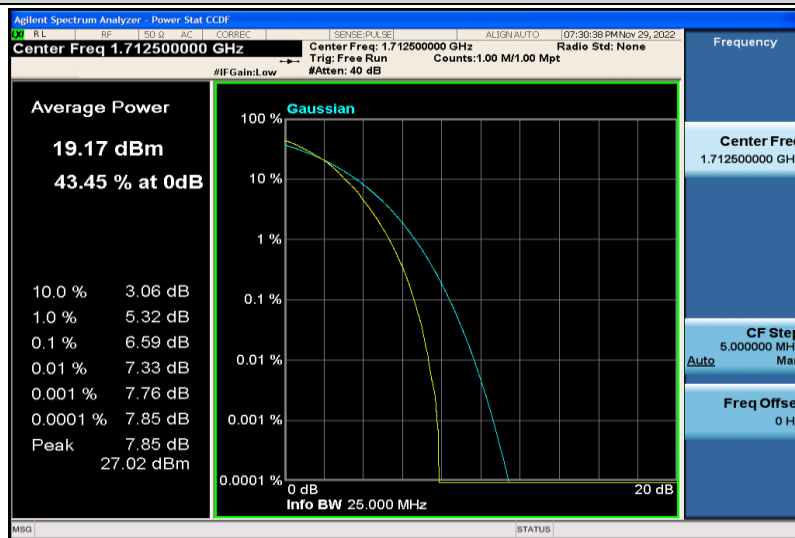

Band66-5MHz-QPSK-132322-25RB#0

Band66-5MHz-QPSK-132647-1RB#0

Band66-5MHz-QPSK-132647-25RB#0

Band66-5MHz-64QAM-131997-1RB#0

Band66-5MHz-64QAM-131997-25RB#0

Band66-5MHz-64QAM-132322-1RB#0

Band66-5MHz-64QAM-132322-25RB#0