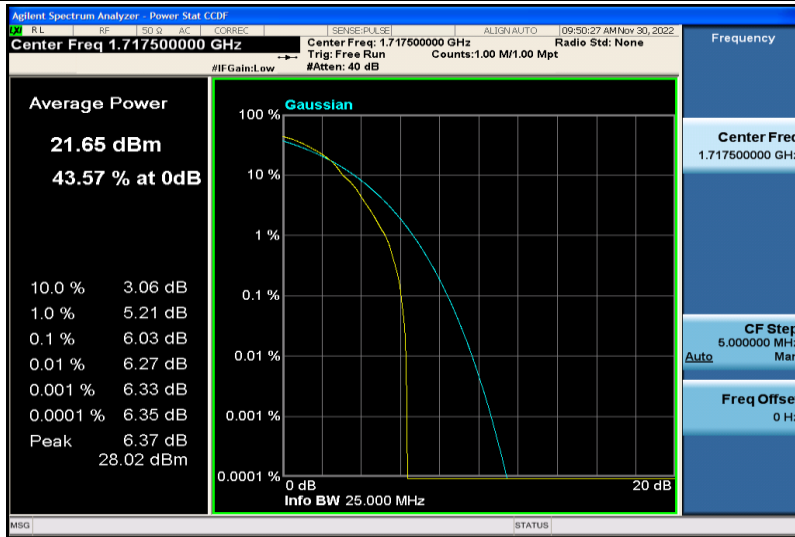

Band66-15MHz-QPSK-132322-1RB#0

Band66-15MHz-QPSK-132322-75RB#0

Band66-15MHz-QPSK-132597-1RB#0

Band66-15MHz-QPSK-132597-75RB#0

Band66-15MHz-64QAM-132047-1RB#0

Band66-15MHz-64QAM-132047-75RB#0

Band66-15MHz-64QAM-132322-1RB#0