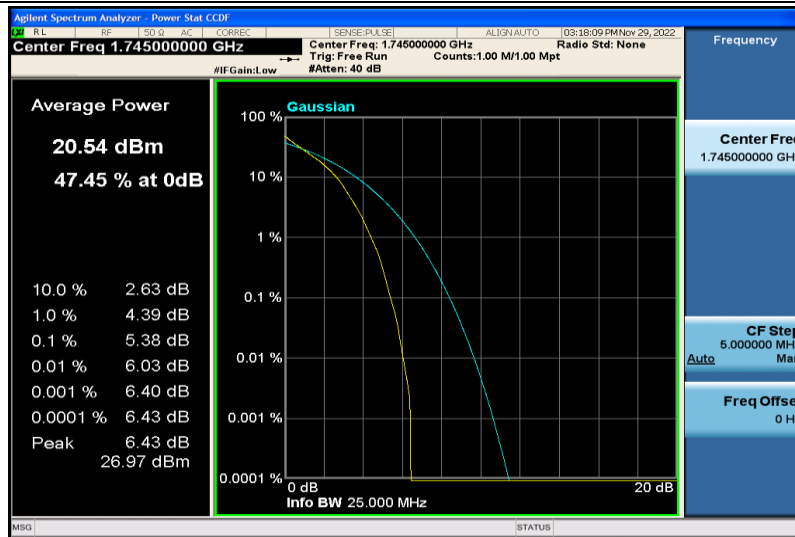

Band13-10MHz-64QAM-23230-50RB#0

Band13-10MHz-16QAM-23230-1RB#0

Band13-10MHz-16QAM-23230-50RB#0

Band66-1.4MHz-QPSK-131979-1RB#0

Band66-1.4MHz-QPSK-131979-6RB#0

Band66-1.4MHz-QPSK-132322-1RB#0

Band66-1.4MHz-QPSK-132322-6RB#0