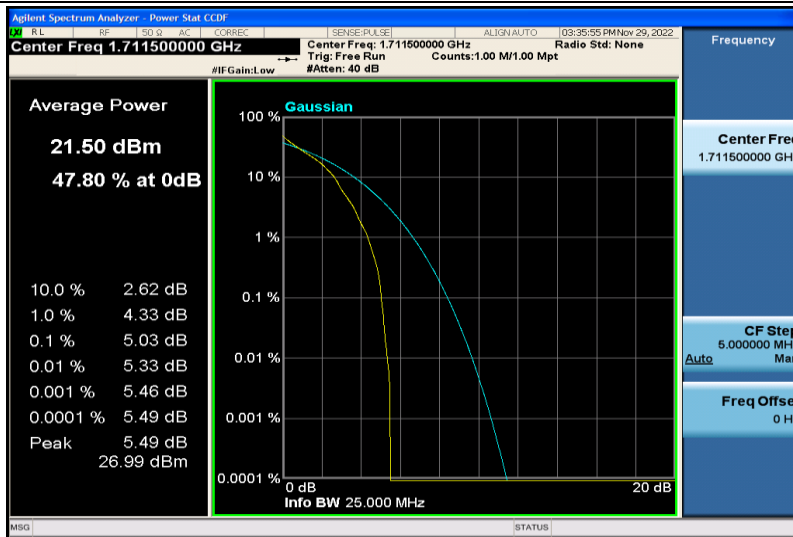

Band66-1.4MHz-64QAM-132665-6RB#0

Band66-1.4MHz-16QAM-131979-1RB#0

Band66-1.4MHz-16QAM-131979-6RB#0

Band66-1.4MHz-16QAM-132322-1RB#0

Band66-1.4MHz-16QAM-132322-6RB#0

Band66-1.4MHz-16QAM-132665-1RB#0

Band66-1.4MHz-16QAM-132665-6RB#0