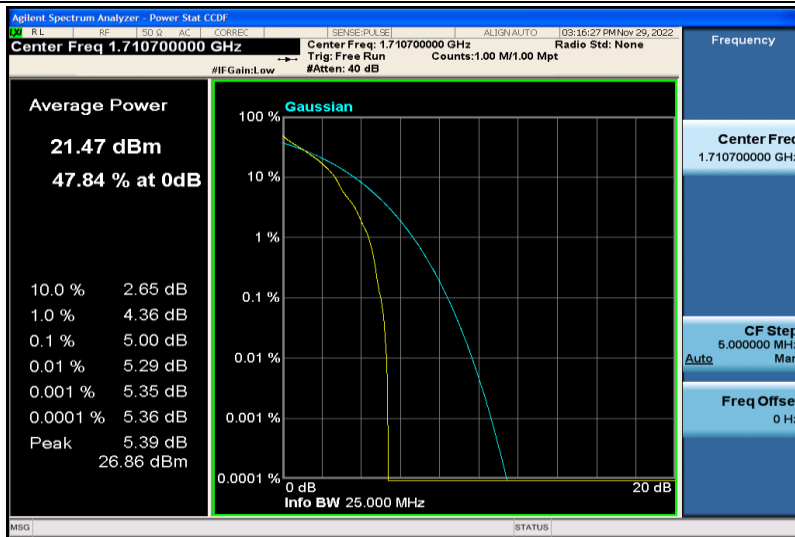

Band13-10MHz-64QAM-23230-50RB#0

Band13-10MHz-16QAM-23230-1RB#0

Band13-10MHz-16QAM-23230-50RB#0

Band66-1.4MHz-QPSK-131979-1RB#0

Band66-1.4MHz-QPSK-131979-6RB#0

Band66-1.4MHz-QPSK-132322-1RB#0

Band66-1.4MHz-QPSK-132322-6RB#0