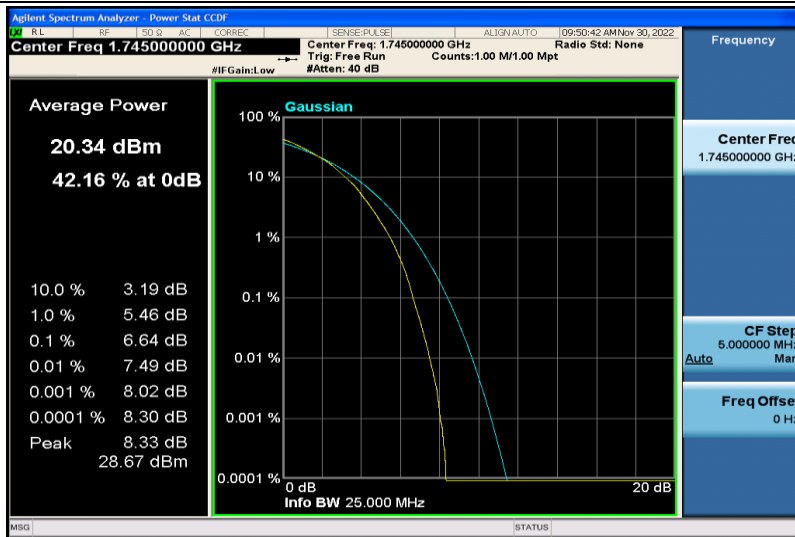

Band66-15MHz-QPSK-132322-1RB#0

Band66-15MHz-QPSK-132322-75RB#0

Band66-15MHz-QPSK-132597-1RB#0

Band66-15MHz-QPSK-132597-75RB#0

Band66-15MHz-64QAM-132047-1RB#0

Band66-15MHz-64QAM-132047-75RB#0

Band66-15MHz-64QAM-132322-1RB#0