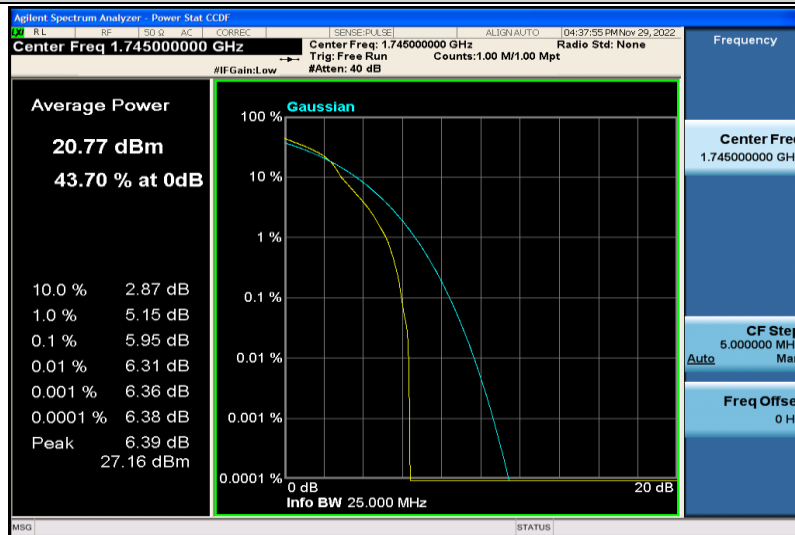

Band66-15MHz-64QAM-132322-75RB#0

Band66-15MHz-64QAM-132597-1RB#0

Band66-15MHz-64QAM-132597-75RB#0

Band66-15MHz-16QAM-132047-1RB#0

Band66-15MHz-16QAM-132047-75RB#0

Band66-15MHz-16QAM-132322-1RB#0

Band66-15MHz-16QAM-132322-75RB#0