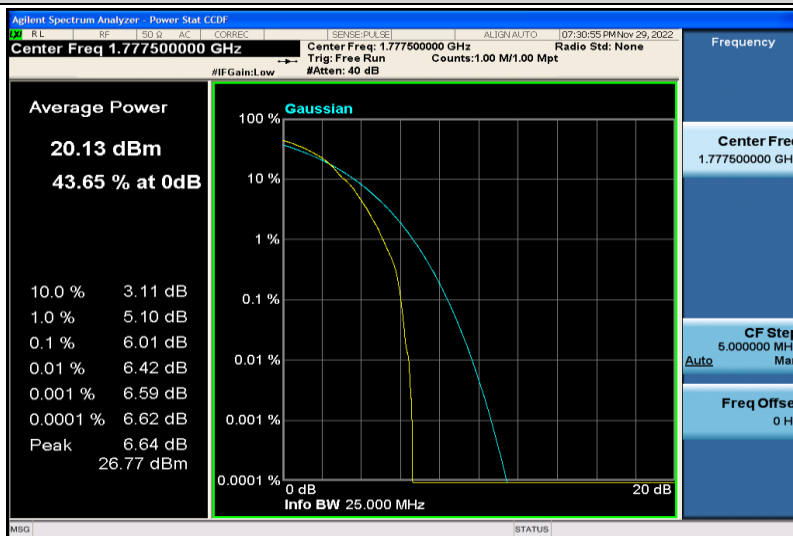

Band66-5MHz-QPSK-132322-25RB#0

Band66-5MHz-QPSK-132647-1RB#0

Band66-5MHz-QPSK-132647-25RB#0

Band66-5MHz-64QAM-131997-1RB#0

Band66-5MHz-64QAM-131997-25RB#0

Band66-5MHz-64QAM-132322-1RB#0

Band66-5MHz-64QAM-132322-25RB#0