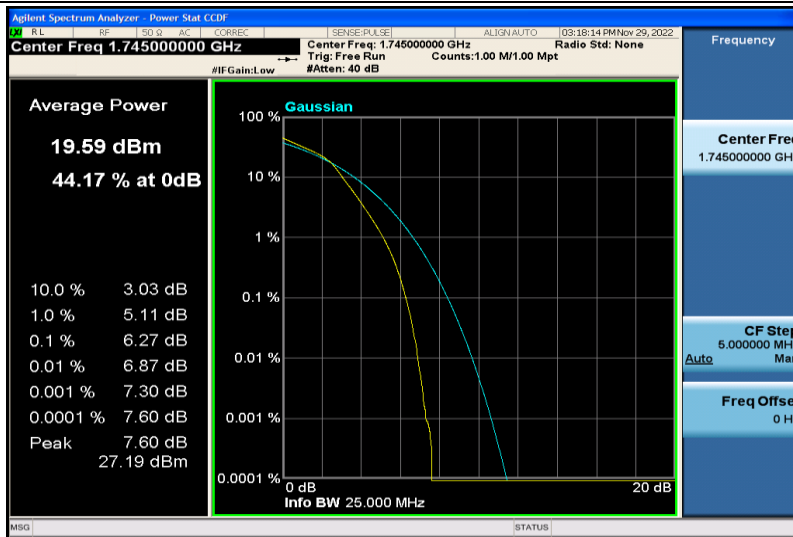

Band66-1.4MHz-64QAM-132665-6RB#0

Band66-1.4MHz-16QAM-131979-1RB#0

Band66-1.4MHz-16QAM-131979-6RB#0

Band66-1.4MHz-16QAM-132322-1RB#0

Band66-1.4MHz-16QAM-132322-6RB#0

Band66-1.4MHz-16QAM-132665-1RB#0

Band66-1.4MHz-16QAM-132665-6RB#0