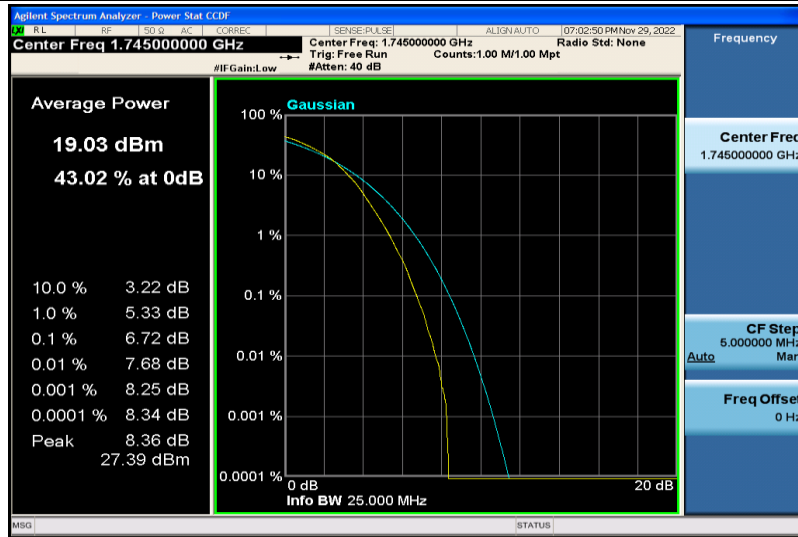

Band66-1.4MHz-QPSK-132665-1RB#0

Band66-1.4MHz-QPSK-132665-6RB#0

Band66-1.4MHz-64QAM-131979-1RB#0

Band66-1.4MHz-64QAM-131979-6RB#0

Band66-1.4MHz-64QAM-132322-1RB#0

Band66-1.4MHz-64QAM-132322-6RB#0

Band66-1.4MHz-64QAM-132665-1RB#0