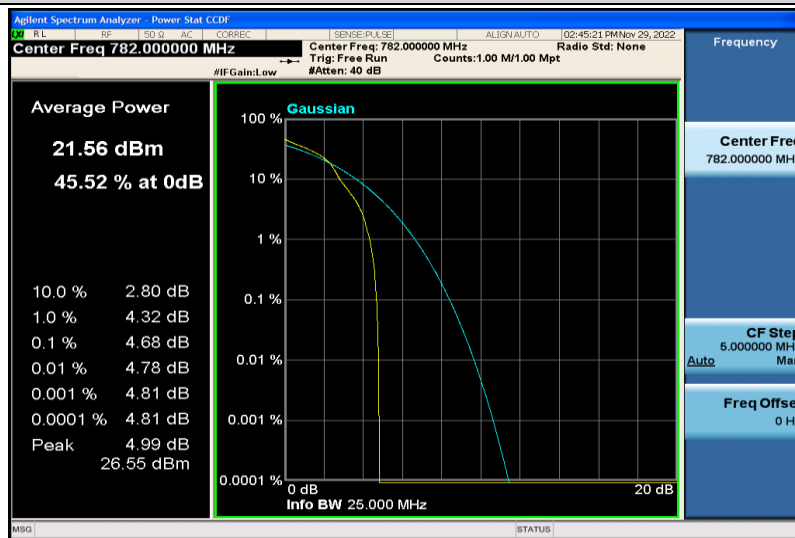

Band13-10MHz-64QAM-23230-50RB#0

Band13-10MHz-16QAM-23230-1RB#0

Band13-10MHz-16QAM-23230-50RB#0

Band66-1.4MHz-QPSK-131979-1RB#0

Band66-1.4MHz-QPSK-131979-6RB#0

Band66-1.4MHz-QPSK-132322-1RB#0

Band66-1.4MHz-QPSK-132322-6RB#0