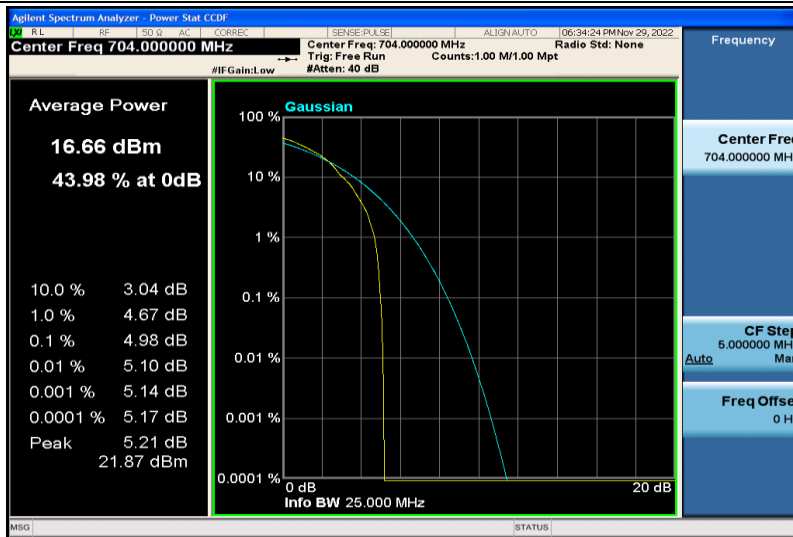

Band12-10MHz-QPSK-23095-1RB#0

Band12-10MHz-QPSK-23095-50RB#0

Band12-10MHz-QPSK-23130-1RB#0

Band12-10MHz-QPSK-23130-50RB#0

Band12-10MHz-64QAM-23060-1RB#0

Band12-10MHz-64QAM-23060-50RB#0

Band12-10MHz-64QAM-23095-1RB#0