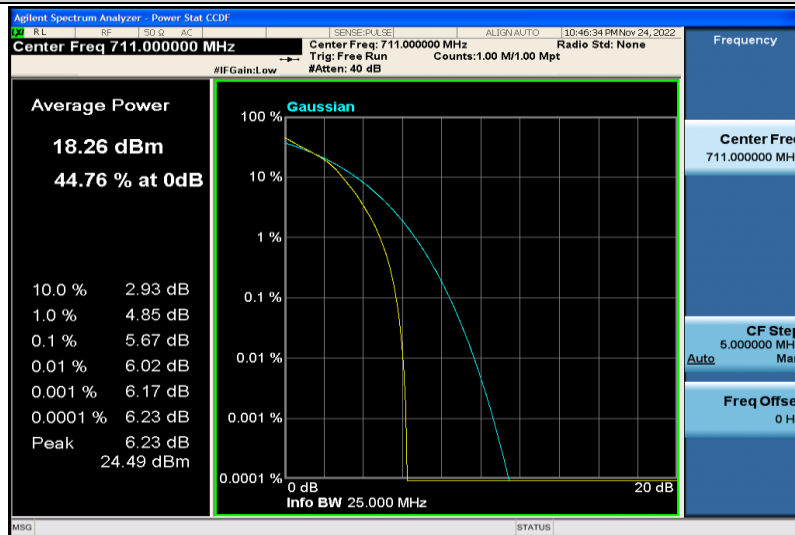

Band12-10MHz-16QAM-23130-1RB#0

Band12-10MHz-16QAM-23130-50RB#0