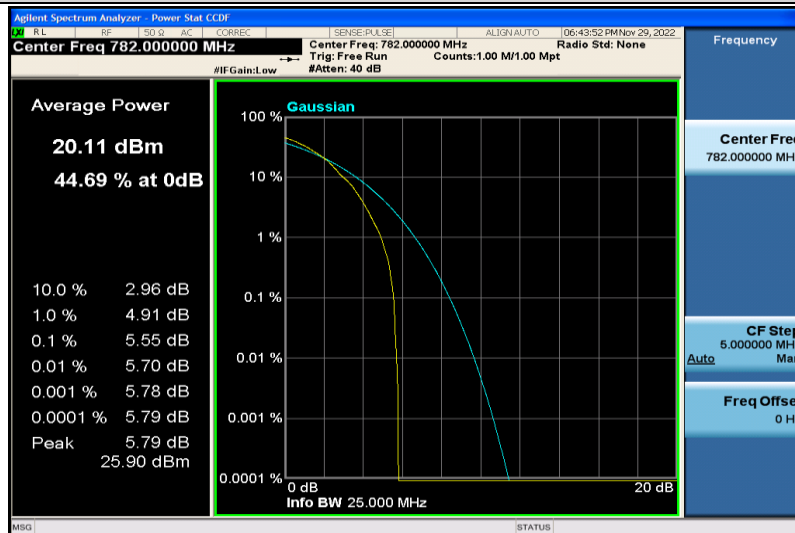

Band13-5MHz-64QAM-23205-25RB#0

Band13-5MHz-64QAM-23230-1RB#0