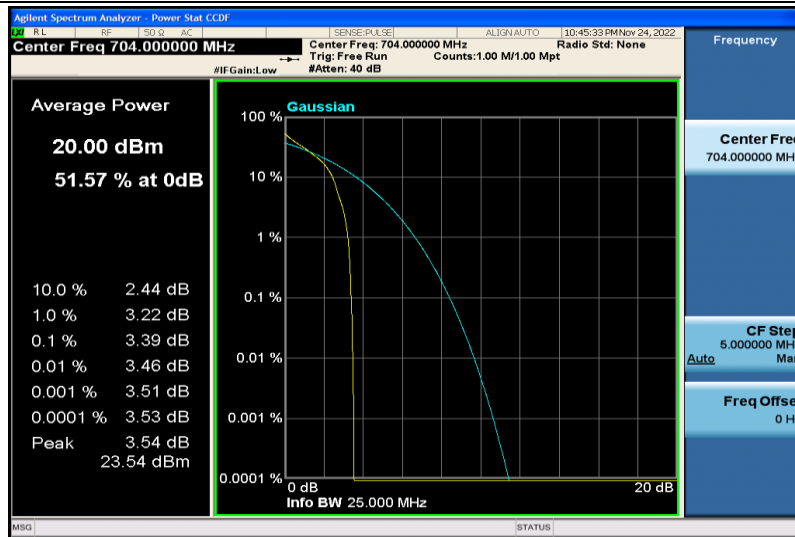

Band12-5MHz-16QAM-23035-25RB#0

Band12-5MHz-16QAM-23095-1RB#0

Band12-5MHz-16QAM-23095-25RB#0

Band12-5MHz-16QAM-23155-1RB#0

Band12-5MHz-16QAM-23155-25RB#0

Band12-10MHz-QPSK-23060-1RB#0

Band12-10MHz-QPSK-23060-50RB#0