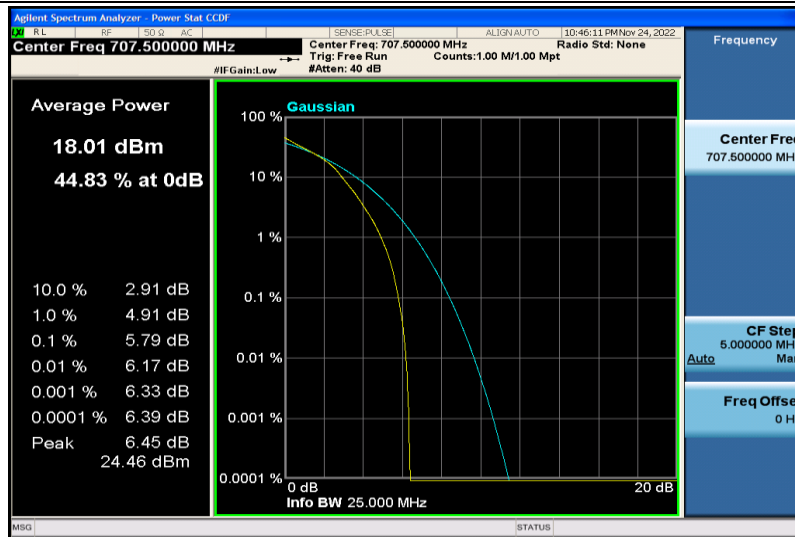

Band12-10MHz-64QAM-23095-50RB#0

Band12-10MHz-64QAM-23130-1RB#0

Band12-10MHz-64QAM-23130-50RB#0

Band12-10MHz-16QAM-23060-1RB#0

Band12-10MHz-16QAM-23060-50RB#0

Band12-10MHz-16QAM-23095-1RB#0

Band12-10MHz-16QAM-23095-50RB#0