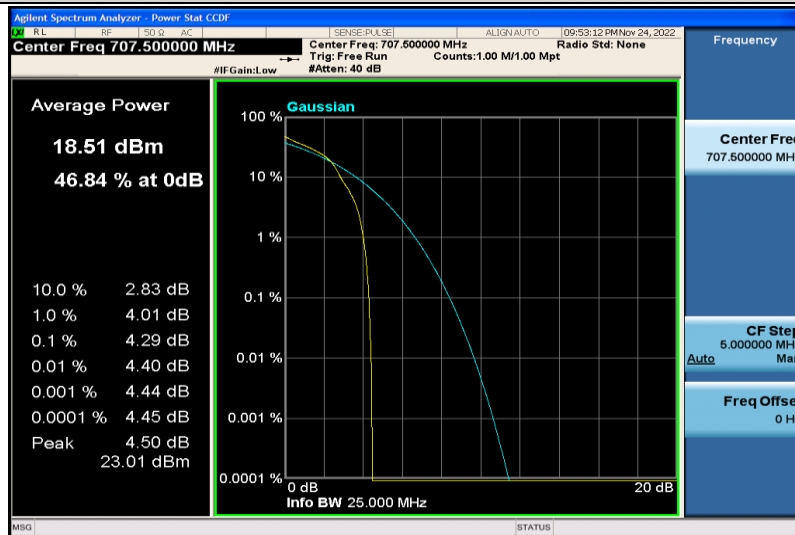

Band12-1.4MHz-64QAM-23017-6RB#0

Band12-1.4MHz-64QAM-23095-1RB#0

Band12-1.4MHz-64QAM-23095-6RB#0

Band12-1.4MHz-64QAM-23173-1RB#0

Band12-1.4MHz-64QAM-23173-6RB#0

Band12-1.4MHz-16QAM-23017-1RB#0

Band12-1.4MHz-16QAM-23017-6RB#0