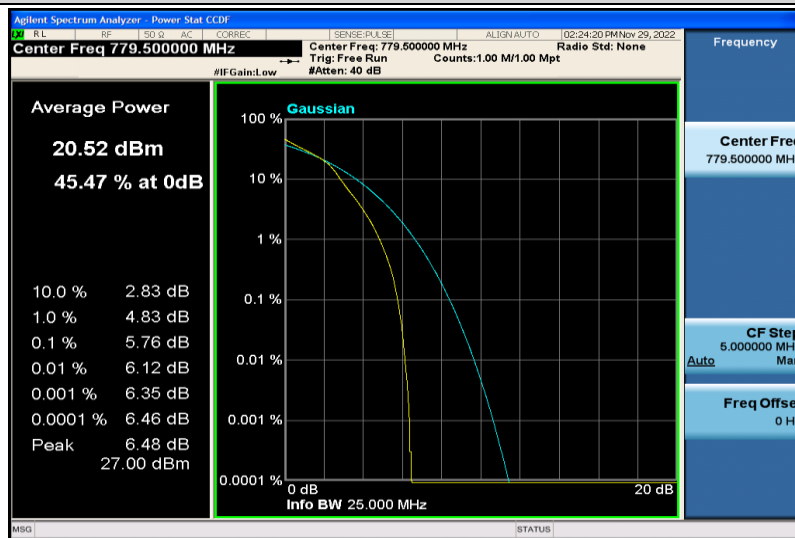

Band13-5MHz-16QAM-23205-1RB#0

Band13-5MHz-16QAM-23205-25RB#0