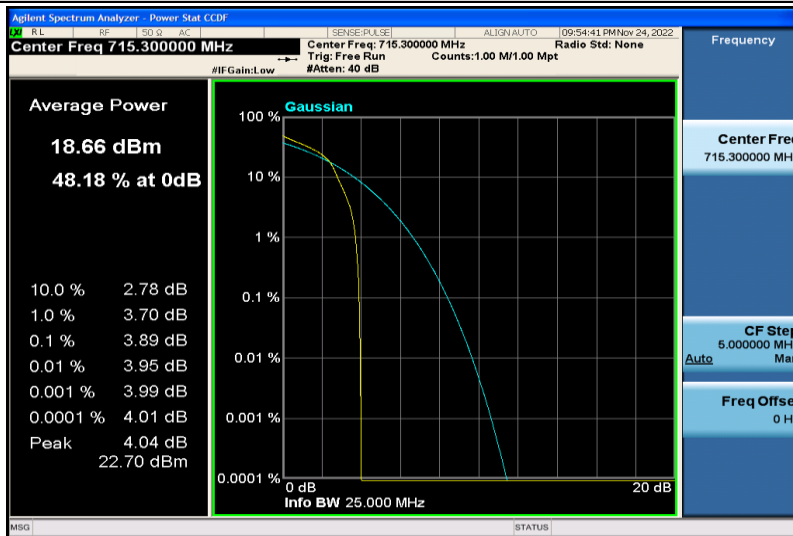

Band12-1.4MHz-16QAM-23095-6RB#0

Band12-1.4MHz-16QAM-23173-1RB#0