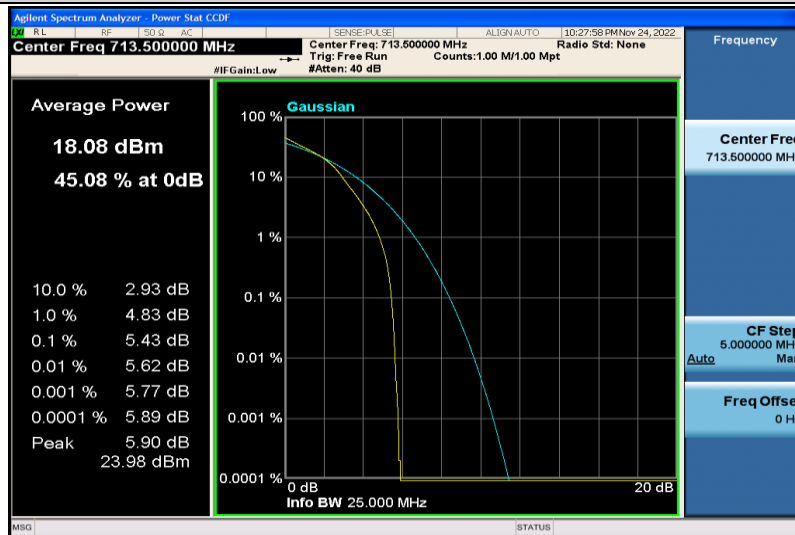

Band12-5MHz-16QAM-23035-25RB#0

Band12-5MHz-16QAM-23095-1RB#0

Band12-5MHz-16QAM-23095-25RB#0

Band12-5MHz-16QAM-23155-1RB#0

Band12-5MHz-16QAM-23155-25RB#0

Band12-10MHz-QPSK-23060-1RB#0

Band12-10MHz-QPSK-23060-50RB#0