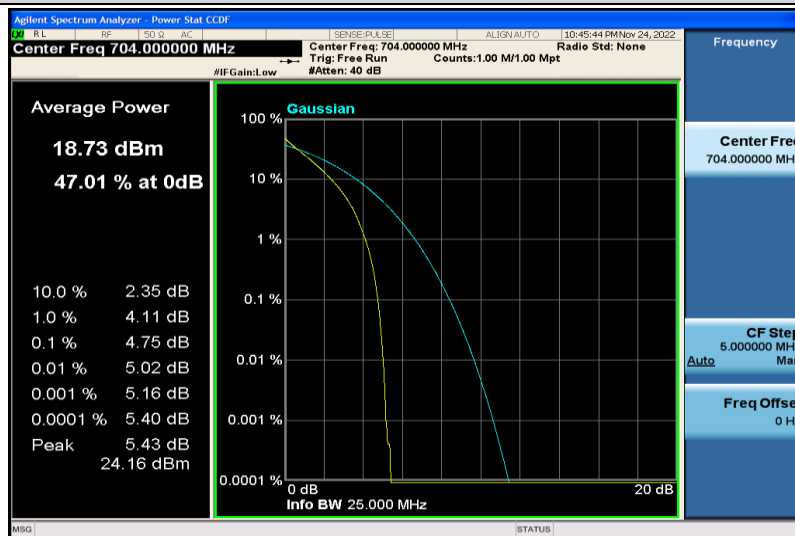

Band12-5MHz-16QAM-23035-25RB#0

Band12-5MHz-16QAM-23095-1RB#0

Band12-5MHz-16QAM-23095-25RB#0

Band12-5MHz-16QAM-23155-1RB#0

Band12-5MHz-16QAM-23155-25RB#0

Band12-10MHz-QPSK-23060-1RB#0

Band12-10MHz-QPSK-23060-50RB#0