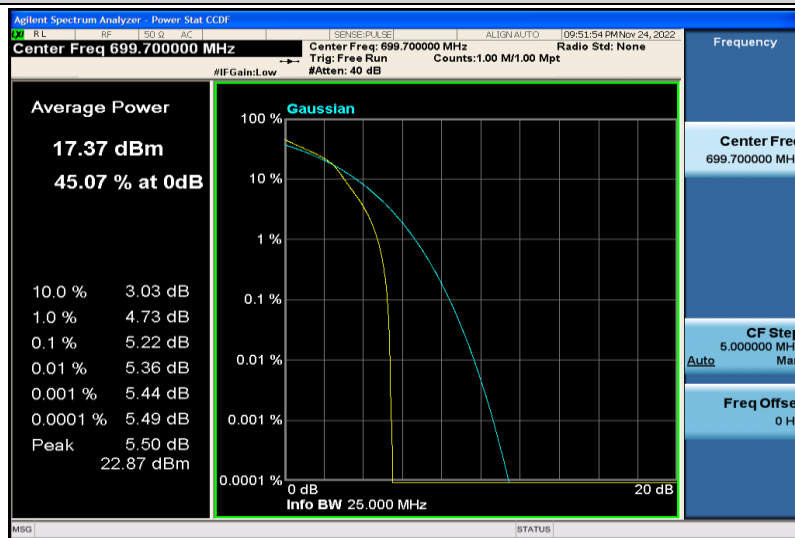

Band12-1.4MHz-64QAM-23017-6RB#0

Band12-1.4MHz-64QAM-23095-1RB#0

Band12-1.4MHz-64QAM-23095-6RB#0

Band12-1.4MHz-64QAM-23173-1RB#0

Band12-1.4MHz-64QAM-23173-6RB#0

Band12-1.4MHz-16QAM-23017-1RB#0

Band12-1.4MHz-16QAM-23017-6RB#0