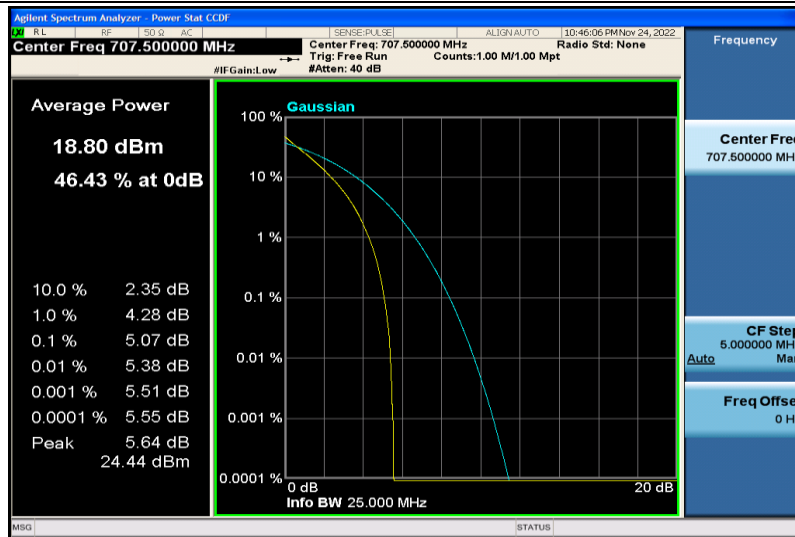

Band12-10MHz-QPSK-23095-1RB#0

Band12-10MHz-QPSK-23095-50RB#0