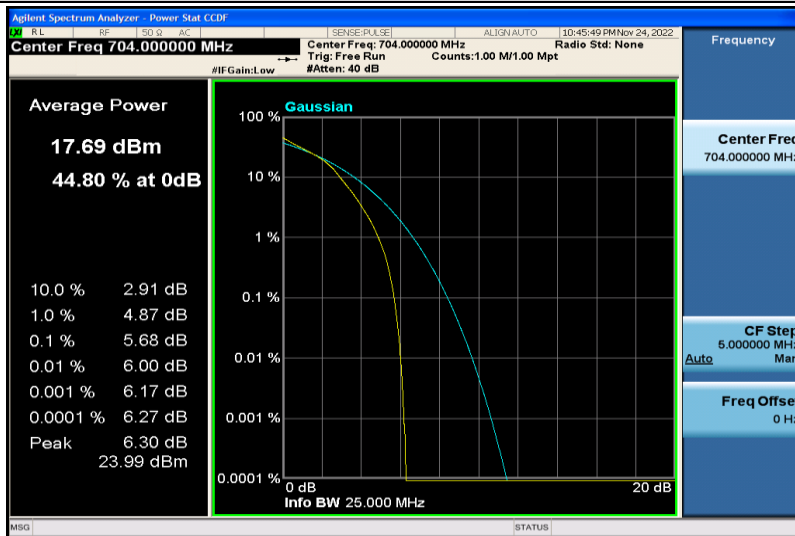

Band12-10MHz-64QAM-23095-50RB#0

Band12-10MHz-64QAM-23130-1RB#0

Band12-10MHz-64QAM-23130-50RB#0

Band12-10MHz-16QAM-23060-1RB#0

Band12-10MHz-16QAM-23060-50RB#0

Band12-10MHz-16QAM-23095-1RB#0

Band12-10MHz-16QAM-23095-50RB#0