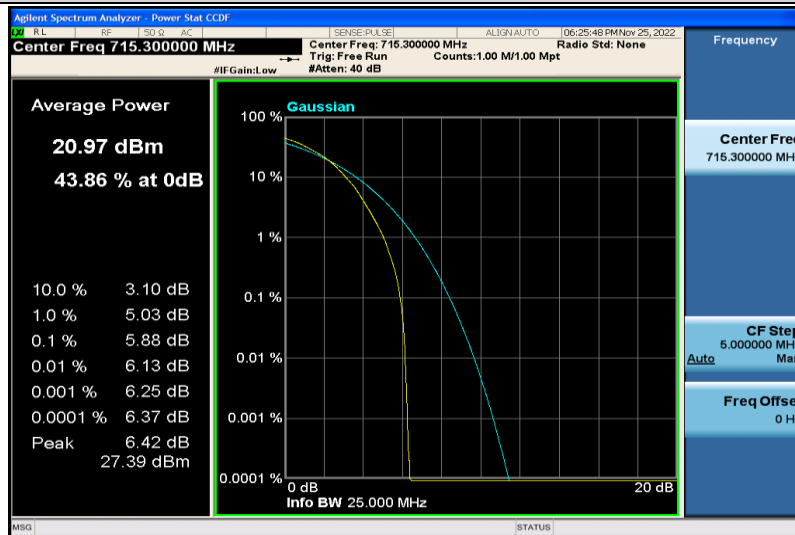

Band12-1.4MHz-64QAM-23017-6RB#0

Band12-1.4MHz-64QAM-23095-1RB#0

Band12-1.4MHz-64QAM-23095-6RB#0

Band12-1.4MHz-64QAM-23173-1RB#0

Band12-1.4MHz-64QAM-23173-6RB#0

Band12-1.4MHz-16QAM-23017-1RB#0

Band12-1.4MHz-16QAM-23017-6RB#0