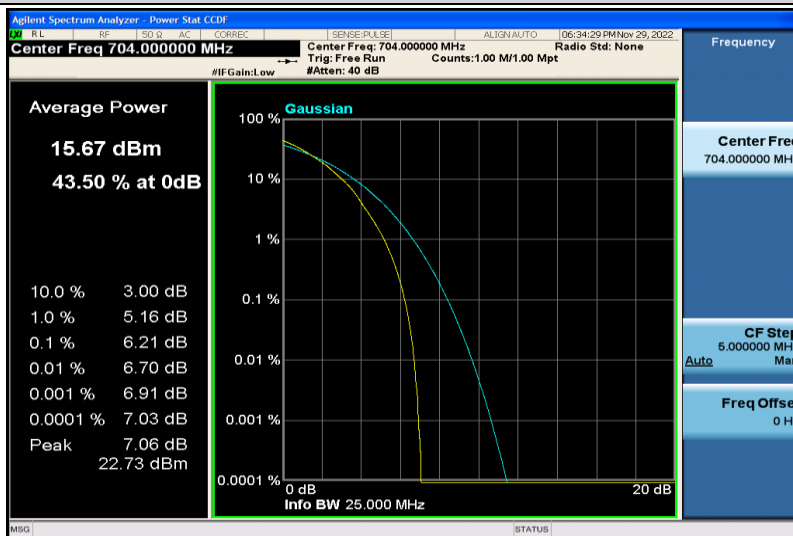

Band12-10MHz-QPSK-23095-1RB#0

Band12-10MHz-QPSK-23095-50RB#0

Band12-10MHz-QPSK-23130-1RB#0

Band12-10MHz-QPSK-23130-50RB#0

Band12-10MHz-64QAM-23060-1RB#0

Band12-10MHz-64QAM-23060-50RB#0

Band12-10MHz-64QAM-23095-1RB#0