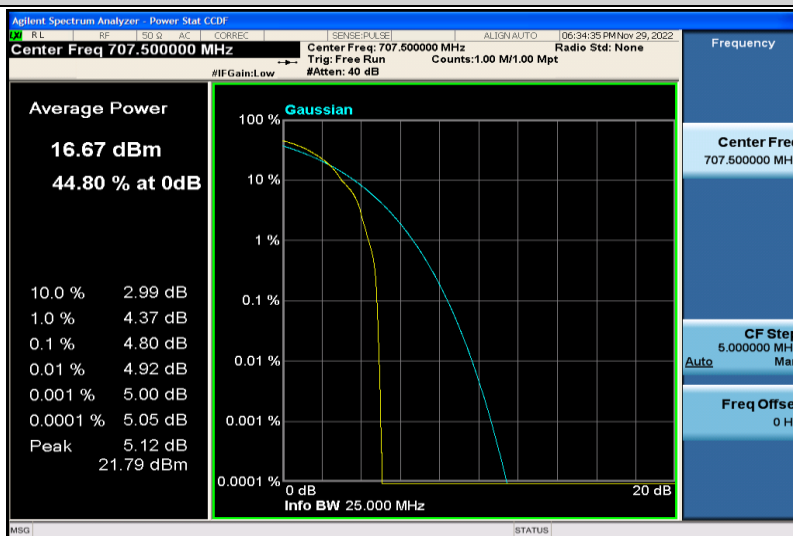

Band12-10MHz-QPSK-23095-1RB#0

Band12-10MHz-QPSK-23095-50RB#0

Band12-10MHz-QPSK-23130-1RB#0

Band12-10MHz-QPSK-23130-50RB#0

Band12-10MHz-64QAM-23060-1RB#0

Band12-10MHz-64QAM-23060-50RB#0

Band12-10MHz-64QAM-23095-1RB#0