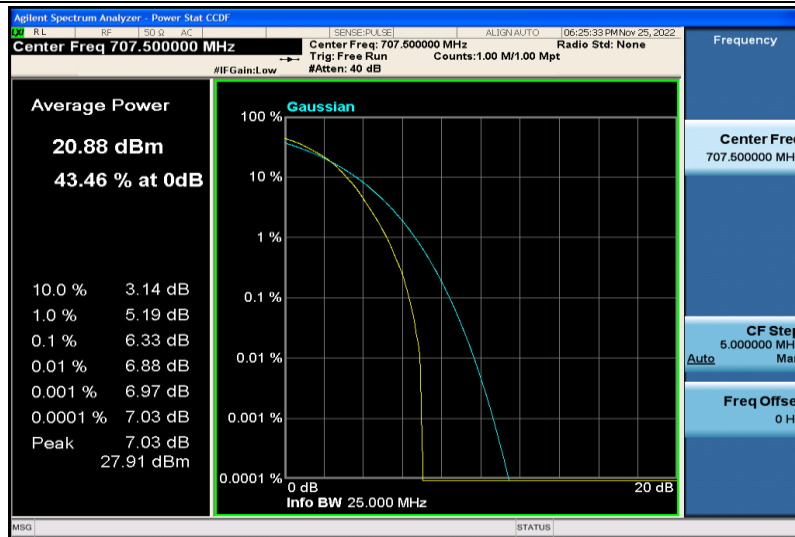

Band12-1.4MHz-64QAM-23095-1RB#0

Band12-1.4MHz-64QAM-23095-6RB#0