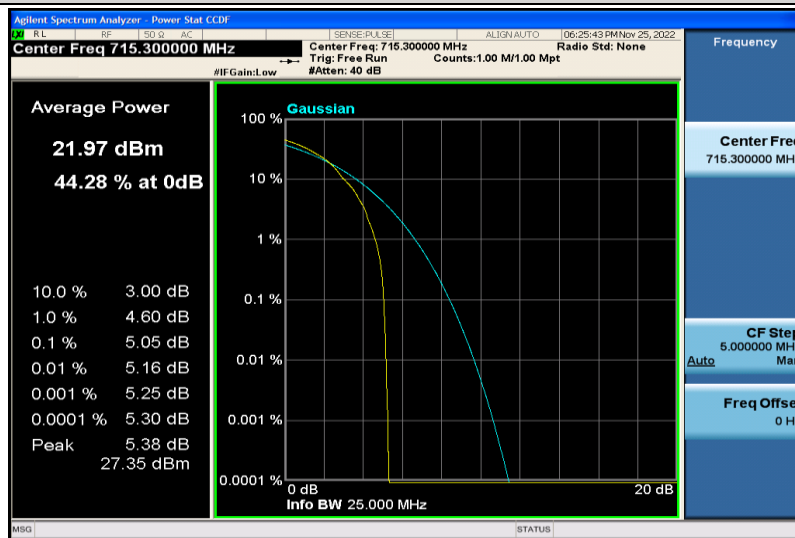

Band12-1.4MHz-64QAM-23095-6RB#0

Band12-1.4MHz-64QAM-23173-1RB#0