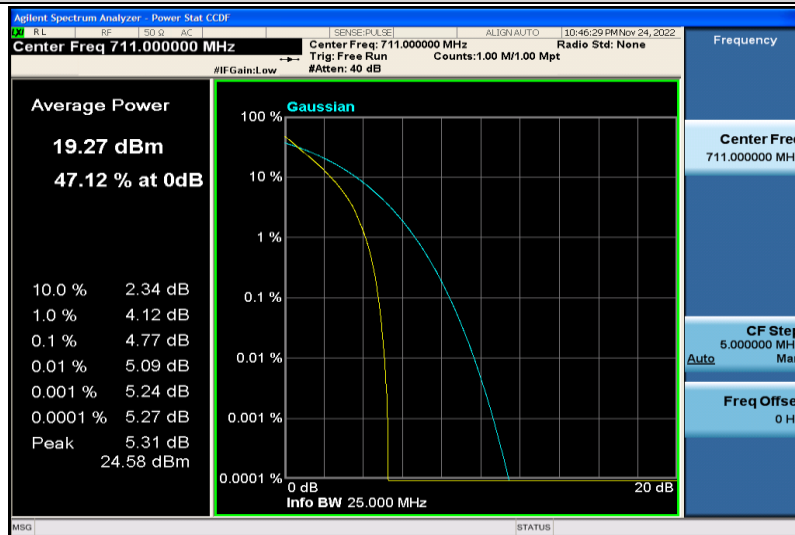

Band12-10MHz-QPSK-23130-1RB#0

Band12-10MHz-QPSK-23130-50RB#0