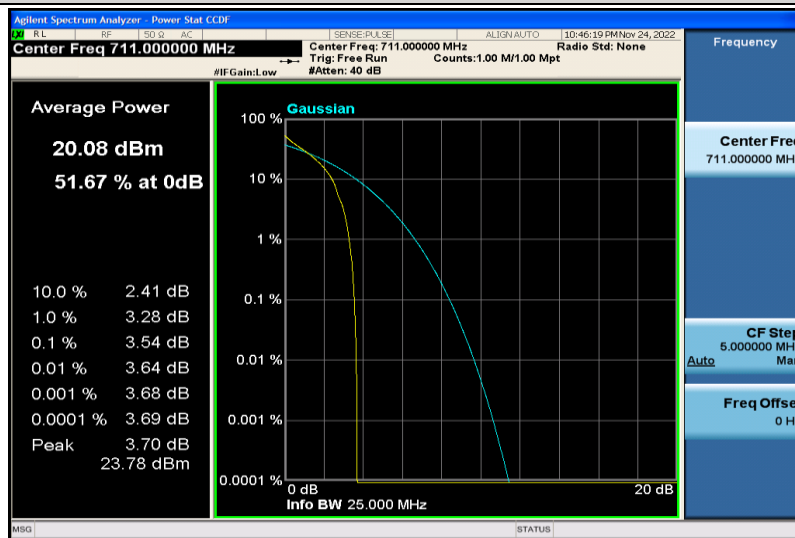

Band12-10MHz-QPSK-23095-50RB#0

Band12-10MHz-QPSK-23130-1RB#0