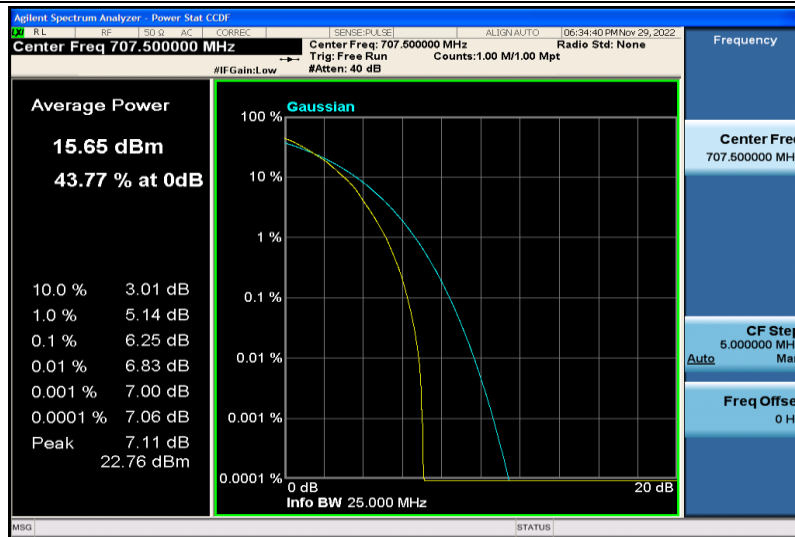

Band12-10MHz-QPSK-23095-1RB#0

Band12-10MHz-QPSK-23095-50RB#0

Band12-10MHz-QPSK-23130-1RB#0

Band12-10MHz-QPSK-23130-50RB#0

Band12-10MHz-64QAM-23060-1RB#0

Band12-10MHz-64QAM-23060-50RB#0

Band12-10MHz-64QAM-23095-1RB#0