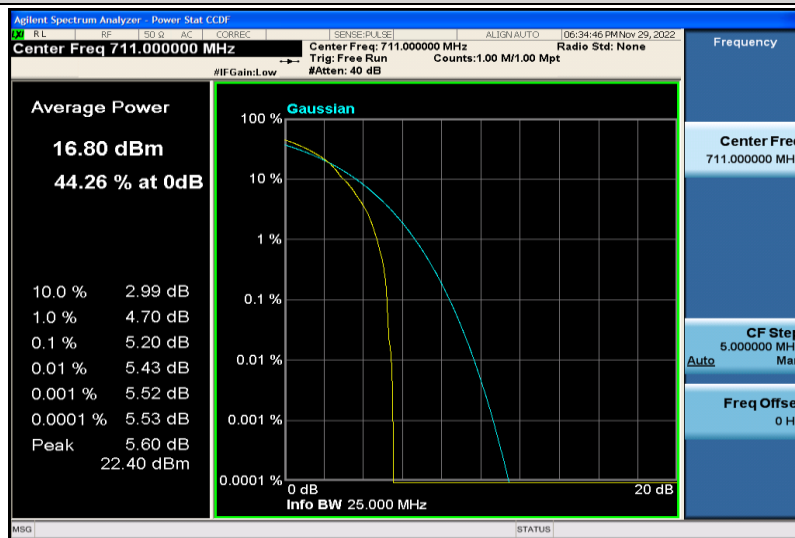

Band12-10MHz-64QAM-23095-50RB#0

Band12-10MHz-64QAM-23130-1RB#0