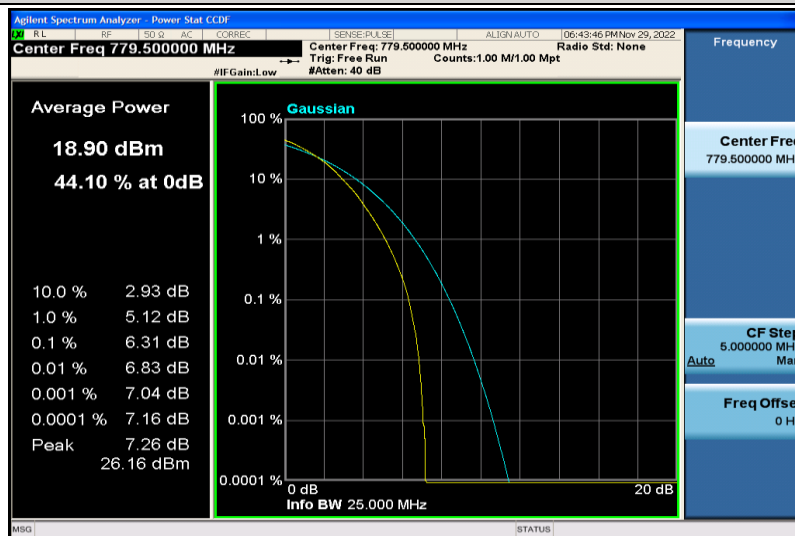

Band13-5MHz-64QAM-23205-1RB#0

Band13-5MHz-64QAM-23205-25RB#0