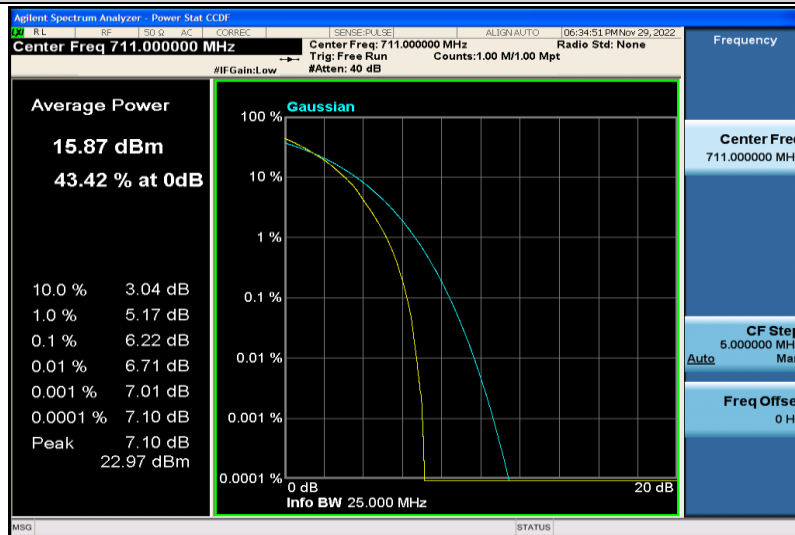

Band12-10MHz-64QAM-23130-1RB#0

Band12-10MHz-64QAM-23130-50RB#0