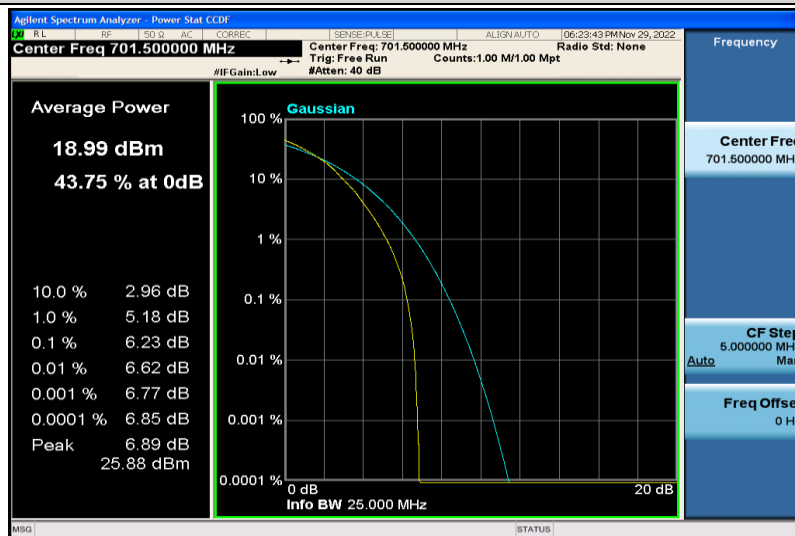

Band12-5MHz-64QAM-23035-1RB#0

Band12-5MHz-64QAM-23035-25RB#0