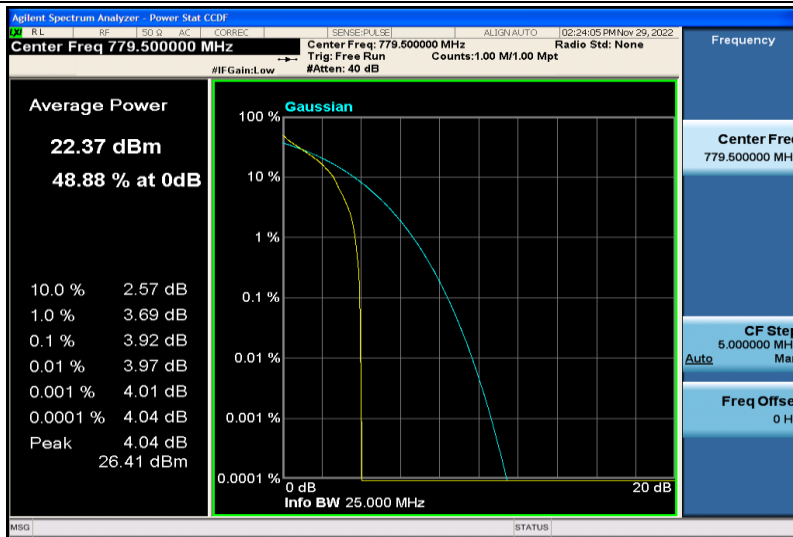

Band12-10MHz-16QAM-23130-50RB#0

Band13-5MHz-QPSK-23205-1RB#0