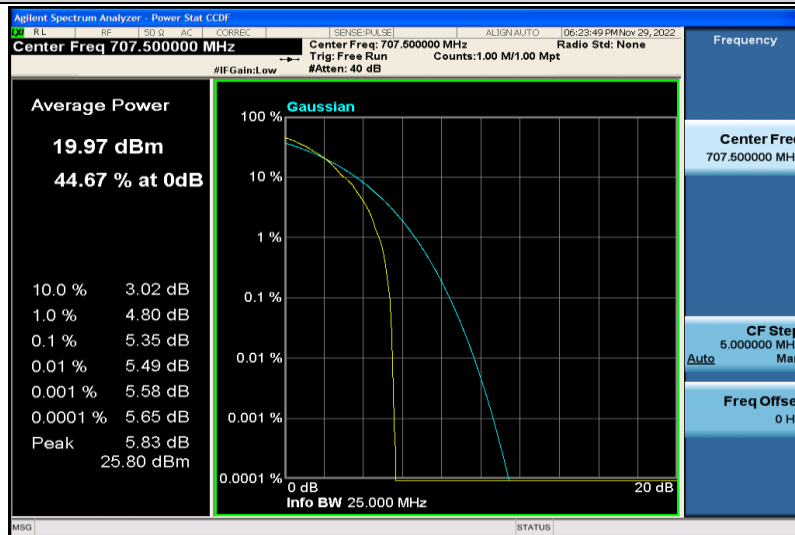

Band12-5MHz-64QAM-23035-25RB#0

Band12-5MHz-64QAM-23095-1RB#0