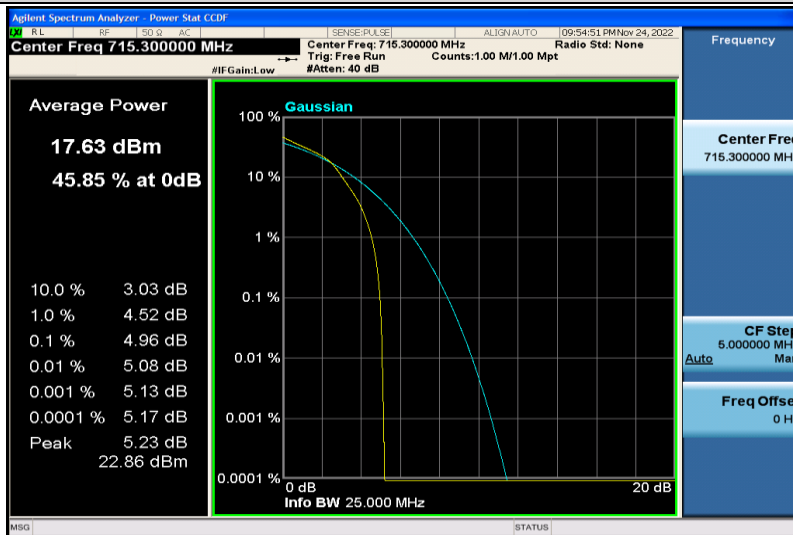

Band12-1.4MHz-16QAM-23173-1RB#0

Band12-1.4MHz-16QAM-23173-6RB#0