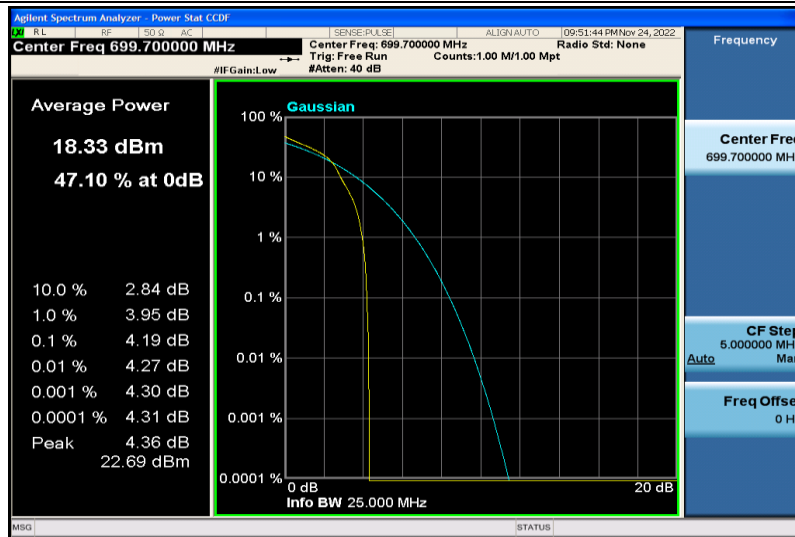

Band12-1.4MHz-64QAM-23017-6RB#0

Band12-1.4MHz-64QAM-23095-1RB#0

Band12-1.4MHz-64QAM-23095-6RB#0

Band12-1.4MHz-64QAM-23173-1RB#0

Band12-1.4MHz-64QAM-23173-6RB#0

Band12-1.4MHz-16QAM-23017-1RB#0

Band12-1.4MHz-16QAM-23017-6RB#0