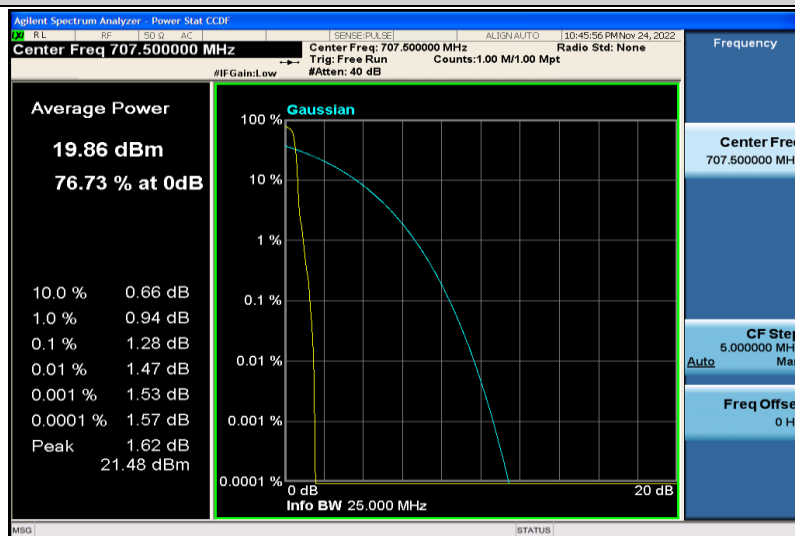

Band12-5MHz-16QAM-23035-25RB#0

Band12-5MHz-16QAM-23095-1RB#0

Band12-5MHz-16QAM-23095-25RB#0

Band12-5MHz-16QAM-23155-1RB#0

Band12-5MHz-16QAM-23155-25RB#0

Band12-10MHz-QPSK-23060-1RB#0

Band12-10MHz-QPSK-23060-50RB#0