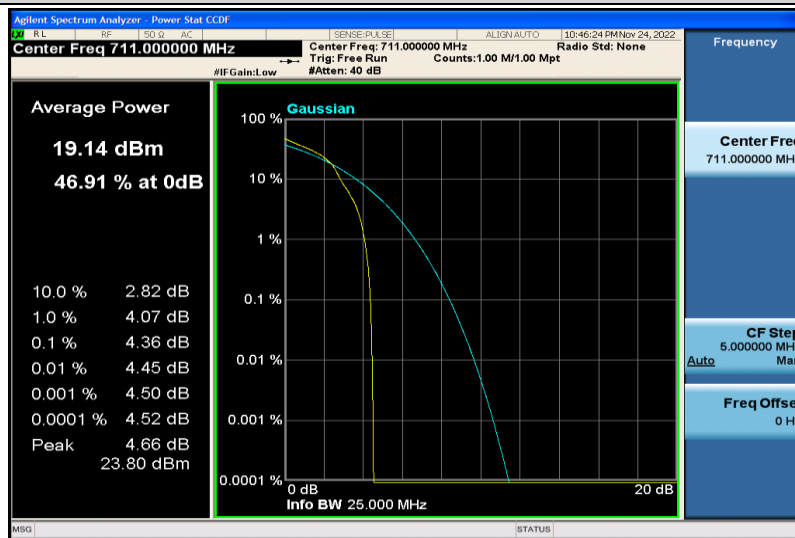

Band12-10MHz-64QAM-23095-50RB#0

Band12-10MHz-64QAM-23130-1RB#0

Band12-10MHz-64QAM-23130-50RB#0

Band12-10MHz-16QAM-23060-1RB#0

Band12-10MHz-16QAM-23060-50RB#0

Band12-10MHz-16QAM-23095-1RB#0

Band12-10MHz-16QAM-23095-50RB#0