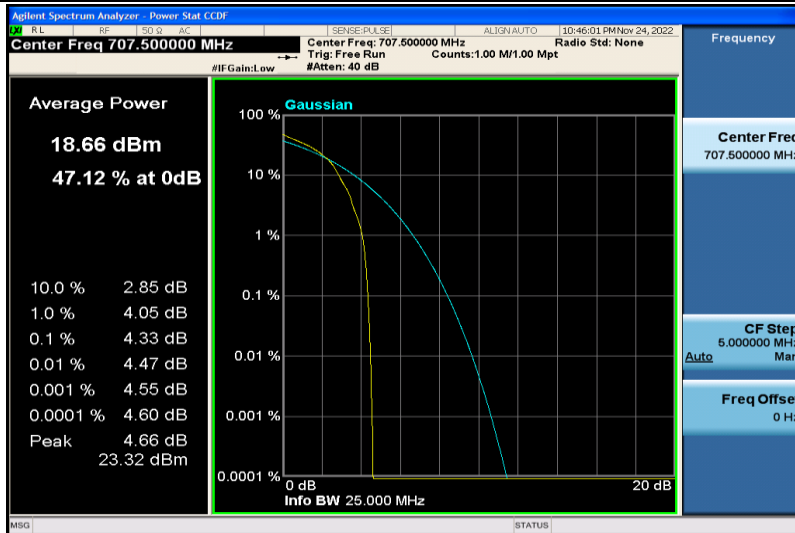

Band12-10MHz-64QAM-23095-50RB#0

Band12-10MHz-64QAM-23130-1RB#0

Band12-10MHz-64QAM-23130-50RB#0

Band12-10MHz-16QAM-23060-1RB#0

Band12-10MHz-16QAM-23060-50RB#0

Band12-10MHz-16QAM-23095-1RB#0

Band12-10MHz-16QAM-23095-50RB#0