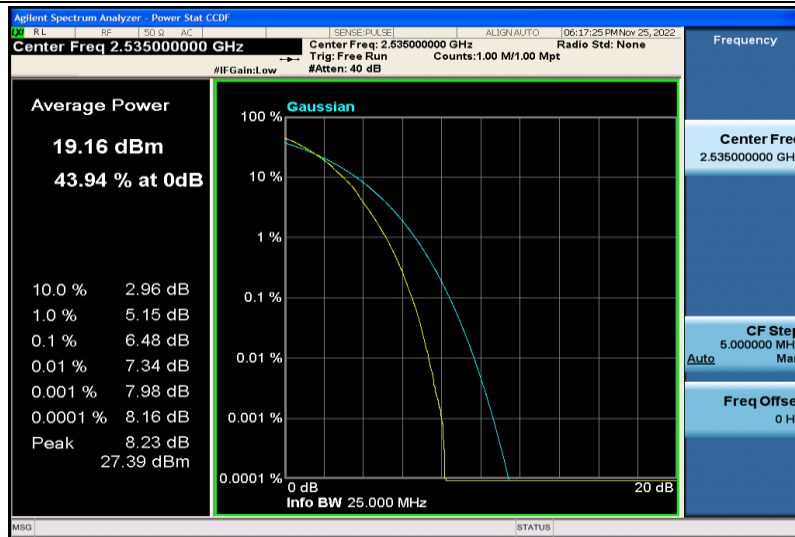

Band7-20MHz-QPSK-21350-100RB#0

Band7-20MHz-64QAM-20850-1RB#0

Band7-20MHz-64QAM-20850-100RB#0

Band7-20MHz-64QAM-21100-1RB#0

Band7-20MHz-64QAM-21100-100RB#0

Band7-20MHz-64QAM-21350-1RB#0

Band7-20MHz-64QAM-21350-100RB#0