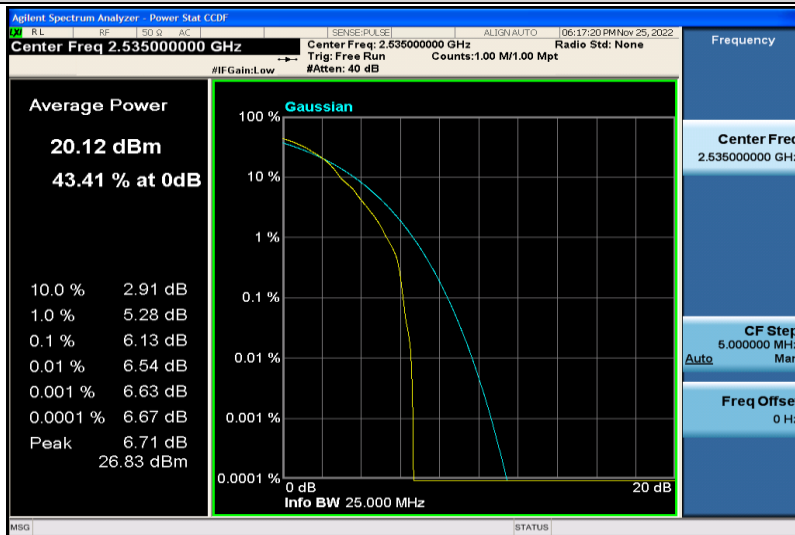

Band7-20MHz-64QAM-20850-100RB#0

Band7-20MHz-64QAM-21100-1RB#0