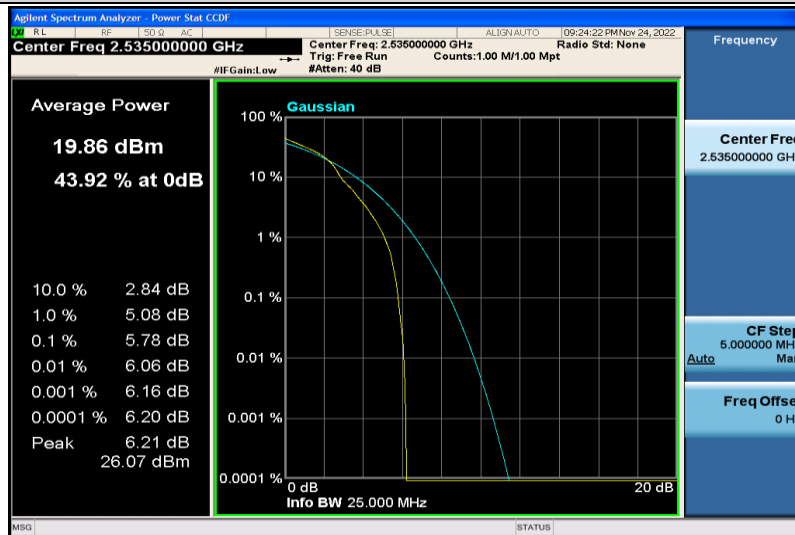

Band7-20MHz-16QAM-20850-100RB#0

Band7-20MHz-16QAM-21100-1RB#0