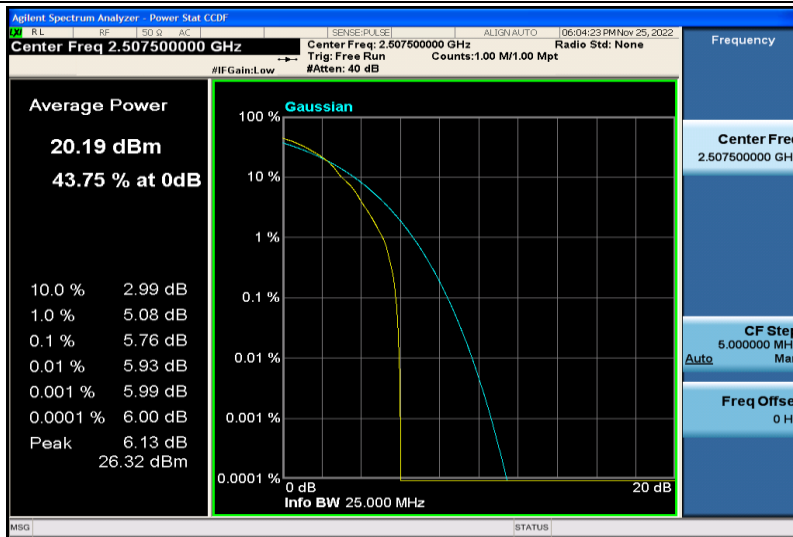

Band7-15MHz-QPSK-21100-1RB#0

Band7-15MHz-QPSK-21100-75RB#0

Band7-15MHz-QPSK-21375-1RB#0

Band7-15MHz-QPSK-21375-75RB#0

Band7-15MHz-64QAM-20825-1RB#0

Band7-15MHz-64QAM-20825-75RB#0

Band7-15MHz-64QAM-21100-1RB#0