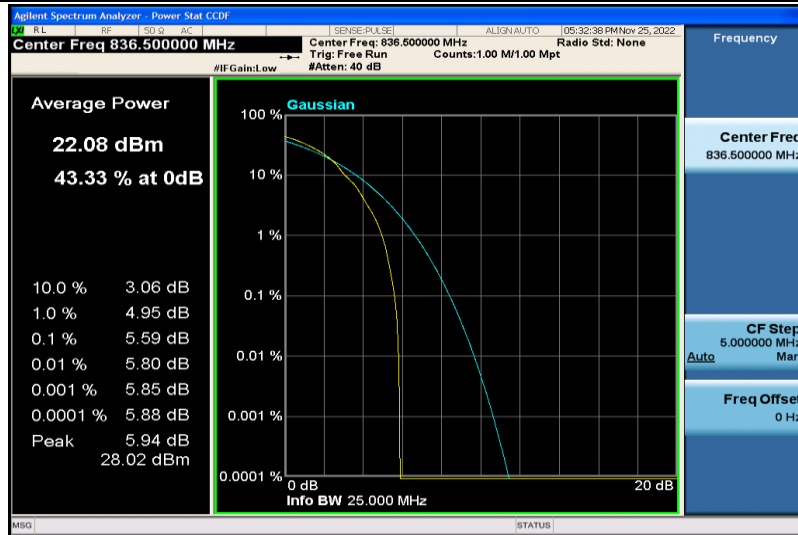

Band5-10MHz-QPSK-20600-1RB#0

Band5-10MHz-QPSK-20600-50RB#0

Band5-10MHz-64QAM-20450-1RB#0

Band5-10MHz-64QAM-20450-50RB#0

Band5-10MHz-64QAM-20525-1RB#0

Band5-10MHz-64QAM-20525-50RB#0

Band5-10MHz-64QAM-20600-1RB#0