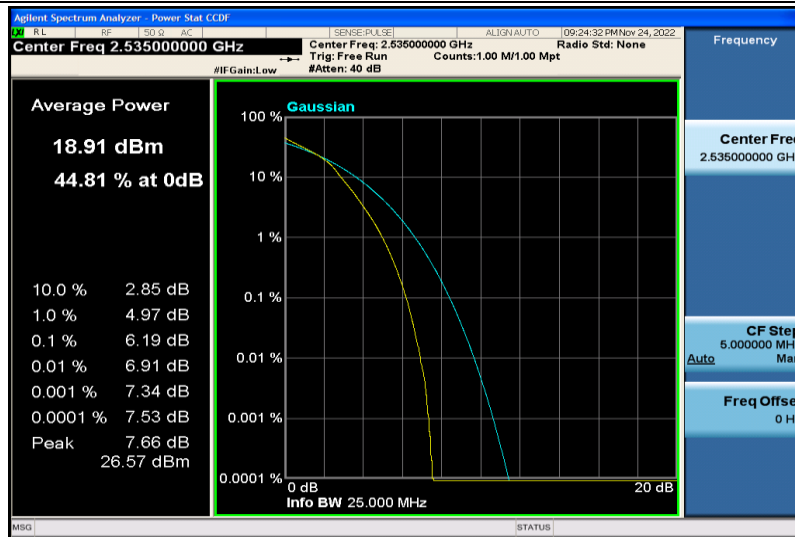

Band7-20MHz-16QAM-21100-1RB#0

Band7-20MHz-16QAM-21100-100RB#0