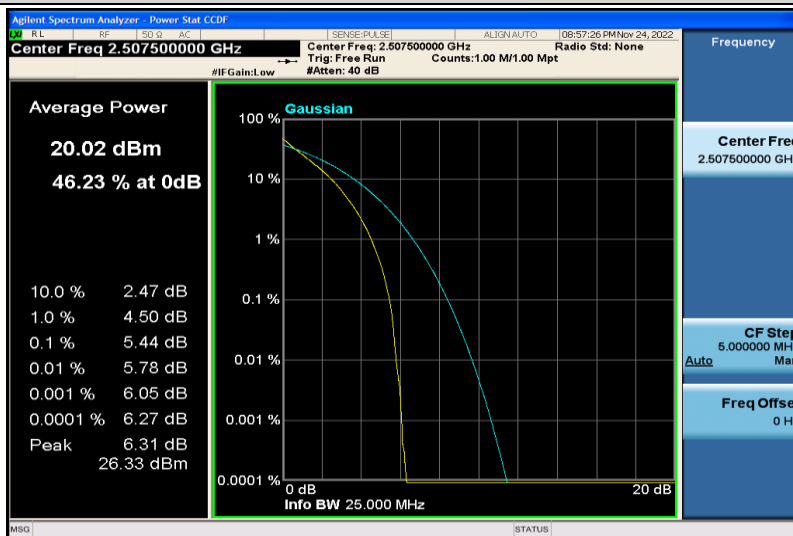

Band7-10MHz-16QAM-20800-50RB#0

Band7-10MHz-16QAM-21100-1RB#0

Band7-10MHz-16QAM-21100-50RB#0

Band7-10MHz-16QAM-21400-1RB#0

Band7-10MHz-16QAM-21400-50RB#0

Band7-15MHz-QPSK-20825-1RB#0

Band7-15MHz-QPSK-20825-75RB#0