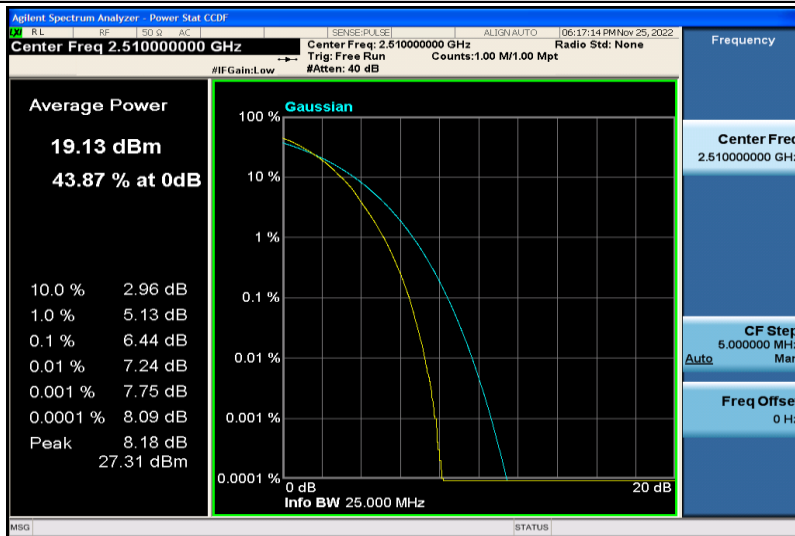

Band7-20MHz-64QAM-20850-1RB#0

Band7-20MHz-64QAM-20850-100RB#0