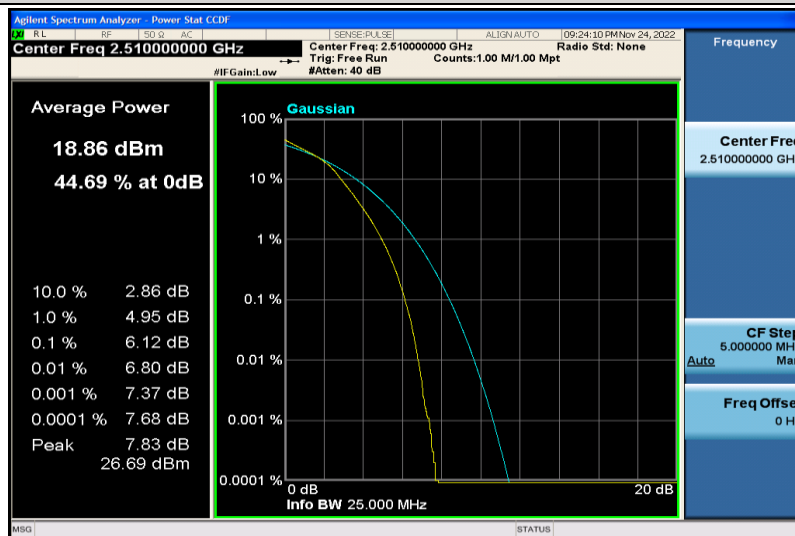

Band7-20MHz-16QAM-20850-1RB#0

Band7-20MHz-16QAM-20850-100RB#0