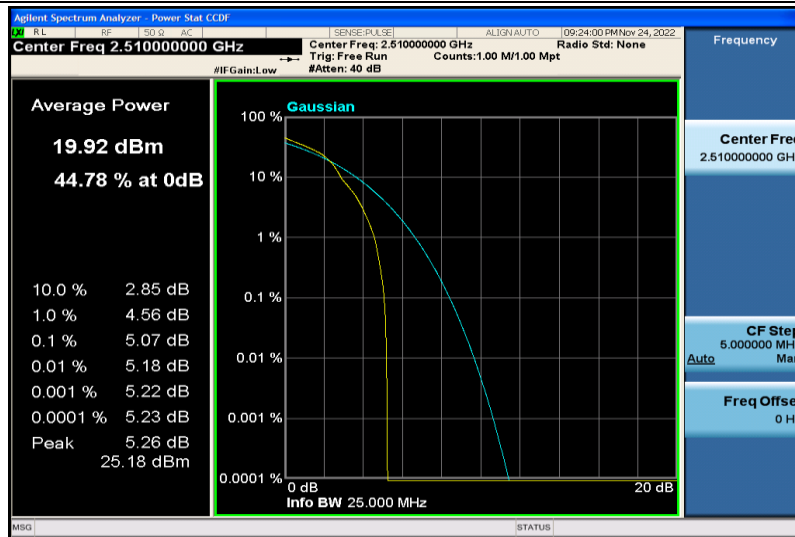

Band7-20MHz-QPSK-21350-100RB#0

Band7-20MHz-64QAM-20850-1RB#0

Band7-20MHz-64QAM-20850-100RB#0

Band7-20MHz-64QAM-21100-1RB#0

Band7-20MHz-64QAM-21100-100RB#0

Band7-20MHz-64QAM-21350-1RB#0

Band7-20MHz-64QAM-21350-100RB#0