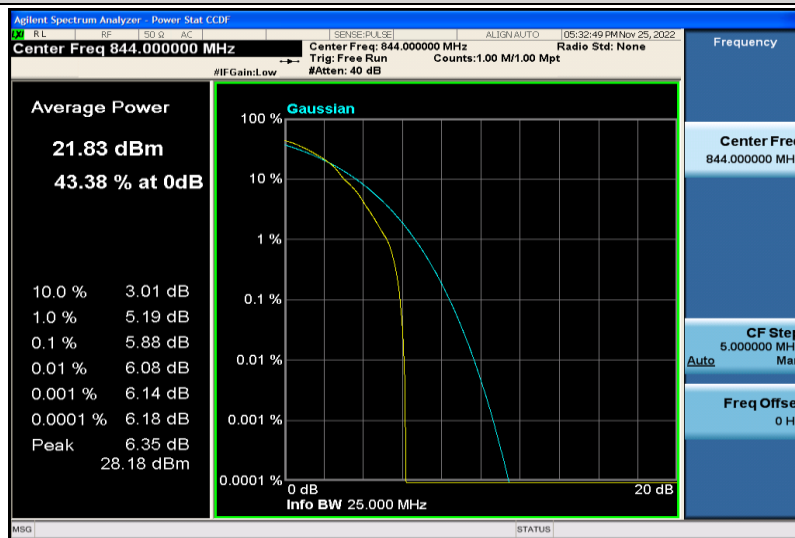

Band5-10MHz-QPSK-20600-1RB#0

Band5-10MHz-QPSK-20600-50RB#0

Band5-10MHz-64QAM-20450-1RB#0

Band5-10MHz-64QAM-20450-50RB#0

Band5-10MHz-64QAM-20525-1RB#0

Band5-10MHz-64QAM-20525-50RB#0

Band5-10MHz-64QAM-20600-1RB#0