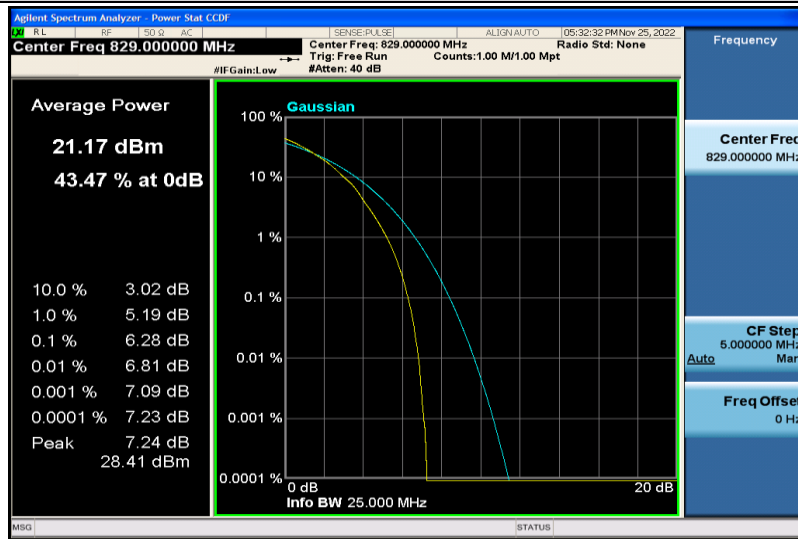

Band5-10MHz-64QAM-20450-1RB#0

Band5-10MHz-64QAM-20450-50RB#0