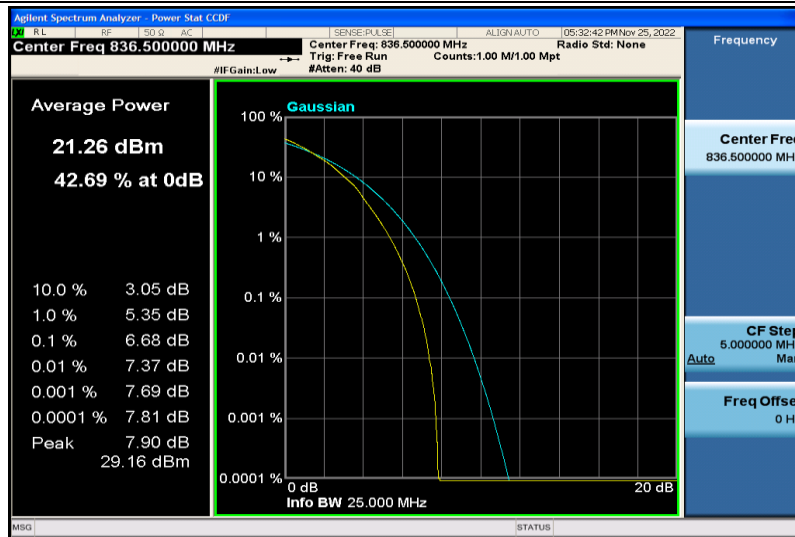

Band5-10MHz-QPSK-20600-1RB#0

Band5-10MHz-QPSK-20600-50RB#0

Band5-10MHz-64QAM-20450-1RB#0

Band5-10MHz-64QAM-20450-50RB#0

Band5-10MHz-64QAM-20525-1RB#0

Band5-10MHz-64QAM-20525-50RB#0

Band5-10MHz-64QAM-20600-1RB#0