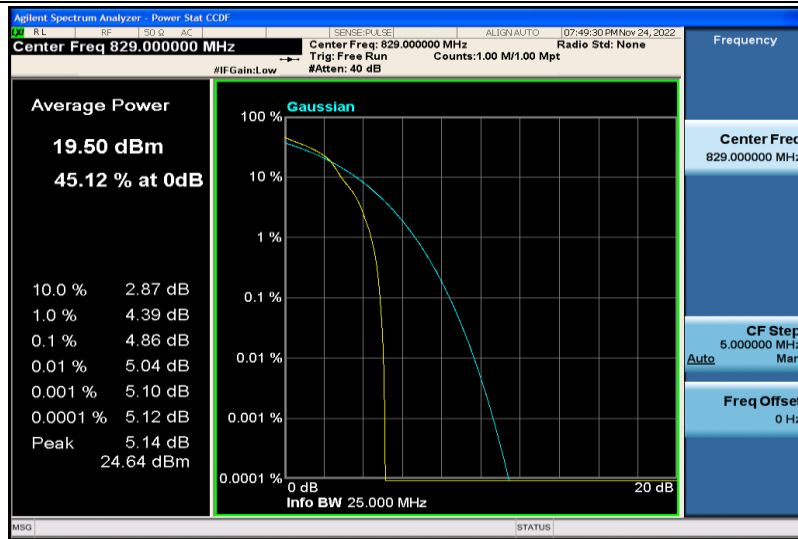

Band5-10MHz-64QAM-20600-50RB#0

Band5-10MHz-16QAM-20450-1RB#0