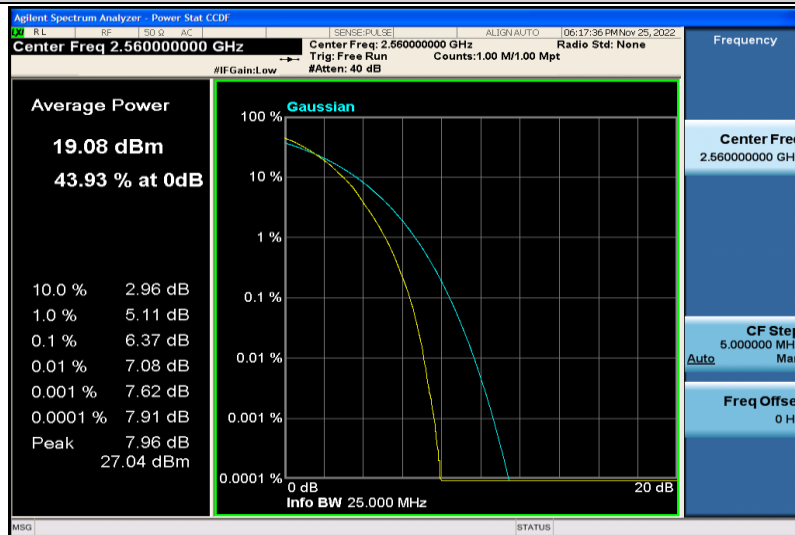

Band7-20MHz-QPSK-21350-100RB#0

Band7-20MHz-64QAM-20850-1RB#0

Band7-20MHz-64QAM-20850-100RB#0

Band7-20MHz-64QAM-21100-1RB#0

Band7-20MHz-64QAM-21100-100RB#0

Band7-20MHz-64QAM-21350-1RB#0

Band7-20MHz-64QAM-21350-100RB#0