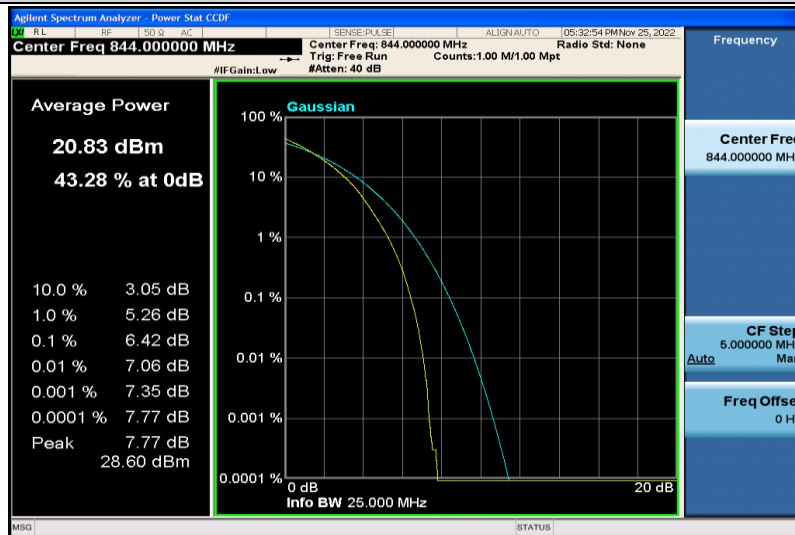

Band5-10MHz-QPSK-20600-1RB#0

Band5-10MHz-QPSK-20600-50RB#0

Band5-10MHz-64QAM-20450-1RB#0

Band5-10MHz-64QAM-20450-50RB#0

Band5-10MHz-64QAM-20525-1RB#0

Band5-10MHz-64QAM-20525-50RB#0

Band5-10MHz-64QAM-20600-1RB#0