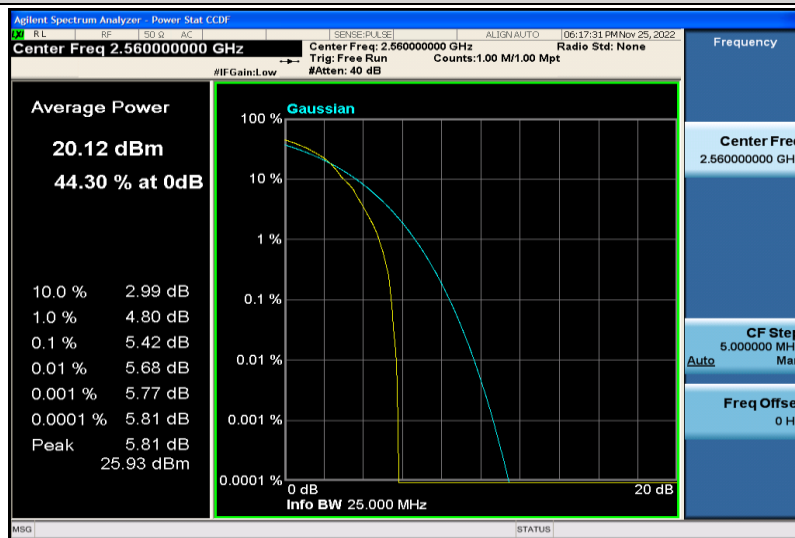

Band7-20MHz-QPSK-21350-100RB#0

Band7-20MHz-64QAM-20850-1RB#0

Band7-20MHz-64QAM-20850-100RB#0

Band7-20MHz-64QAM-21100-1RB#0

Band7-20MHz-64QAM-21100-100RB#0

Band7-20MHz-64QAM-21350-1RB#0

Band7-20MHz-64QAM-21350-100RB#0