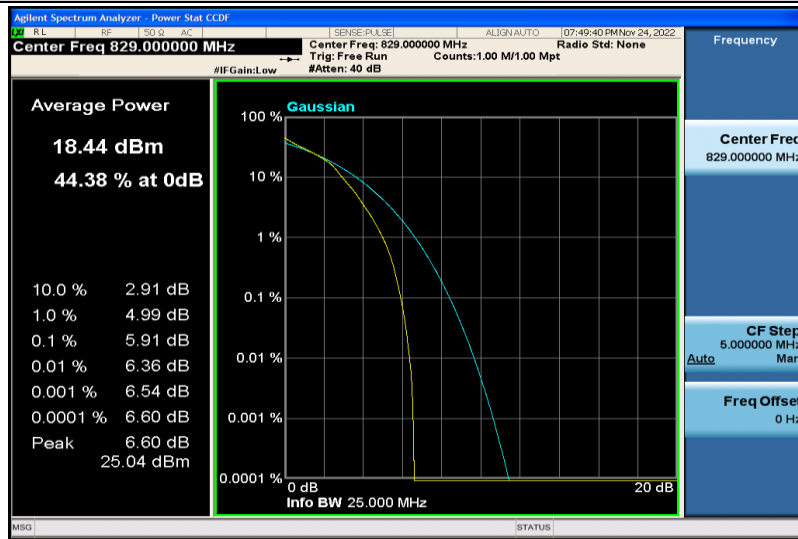

Band5-10MHz-16QAM-20450-1RB#0

Band5-10MHz-16QAM-20450-50RB#0