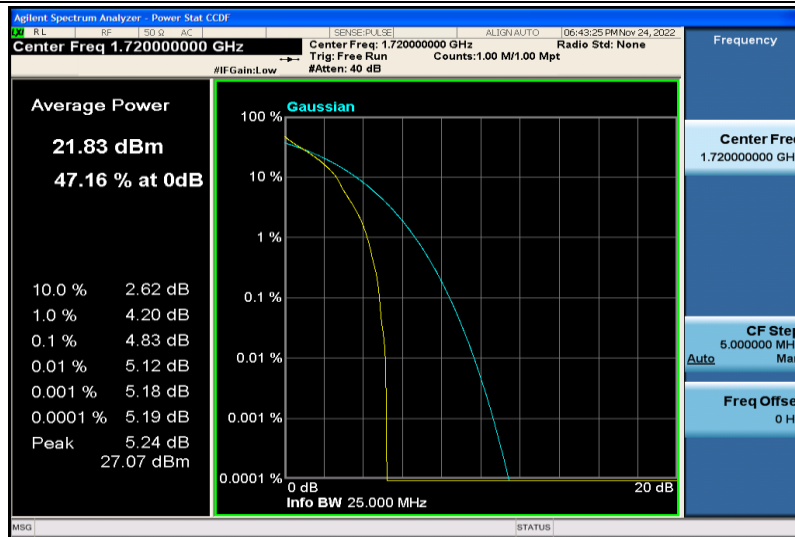

Band4-15MHz-16QAM-20175-75RB#0

Band4-15MHz-16QAM-20325-1RB#0

Band4-15MHz-16QAM-20325-75RB#0

Band4-20MHz-QPSK-20050-1RB#0

Band4-20MHz-QPSK-20050-100RB#0

Band4-20MHz-QPSK-20175-1RB#0

Band4-20MHz-QPSK-20175-100RB#0