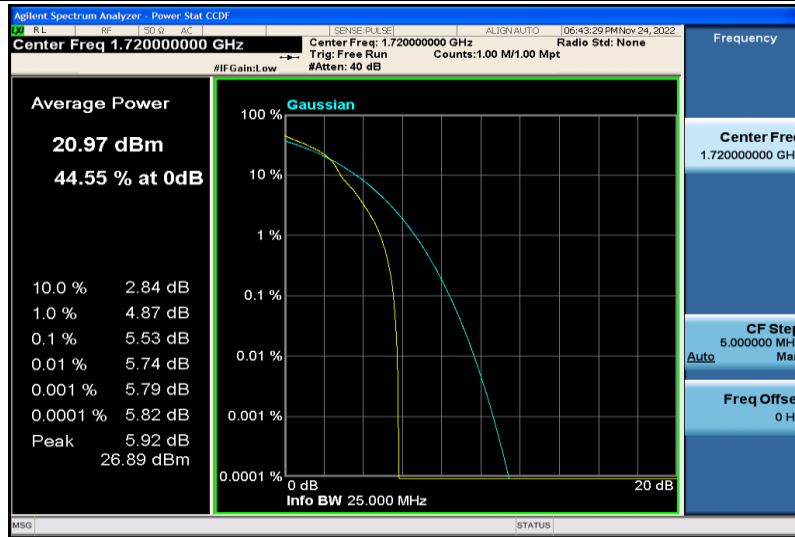

Band4-20MHz-64QAM-20300-100RB#0

Band4-20MHz-16QAM-20050-1RB#0