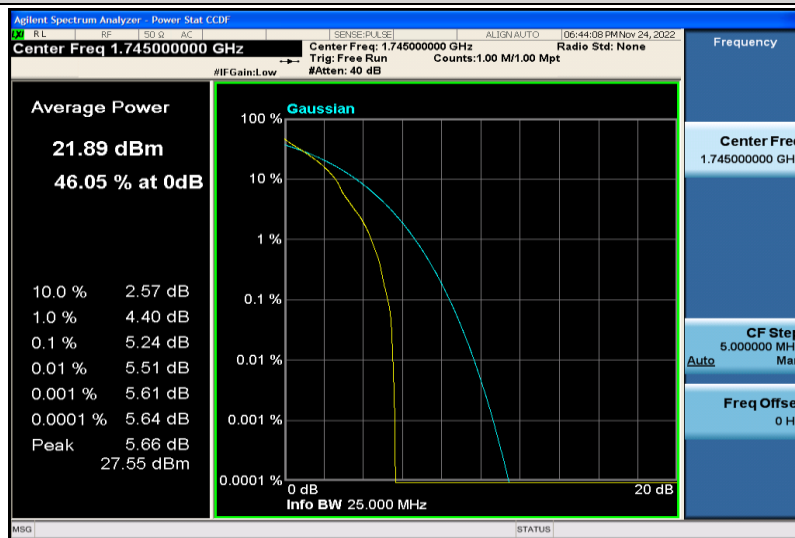

Band4-15MHz-16QAM-20175-75RB#0

Band4-15MHz-16QAM-20325-1RB#0

Band4-15MHz-16QAM-20325-75RB#0

Band4-20MHz-QPSK-20050-1RB#0

Band4-20MHz-QPSK-20050-100RB#0

Band4-20MHz-QPSK-20175-1RB#0

Band4-20MHz-QPSK-20175-100RB#0