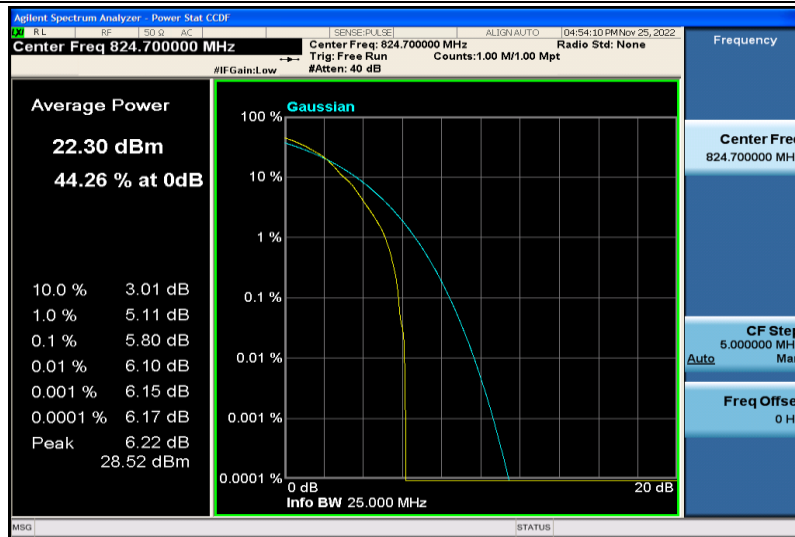

Band5-1.4MHz-QPSK-20407-1RB#0

Band5-1.4MHz-QPSK-20407-6RB#0

Band5-1.4MHz-QPSK-20525-1RB#0

Band5-1.4MHz-QPSK-20525-6RB#0

Band5-1.4MHz-QPSK-20643-1RB#0

Band5-1.4MHz-QPSK-20643-6RB#0

Band5-1.4MHz-64QAM-20407-1RB#0