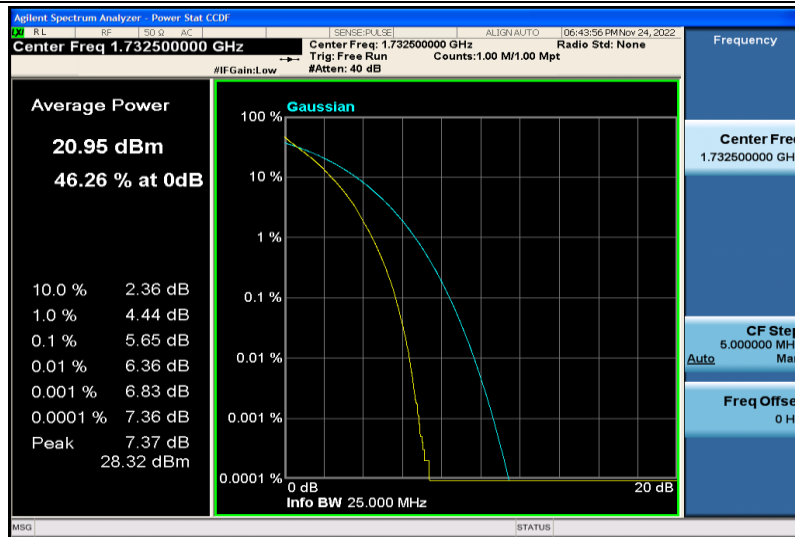

Band4-15MHz-16QAM-20175-75RB#0

Band4-15MHz-16QAM-20325-1RB#0

Band4-15MHz-16QAM-20325-75RB#0

Band4-20MHz-QPSK-20050-1RB#0

Band4-20MHz-QPSK-20050-100RB#0

Band4-20MHz-QPSK-20175-1RB#0

Band4-20MHz-QPSK-20175-100RB#0