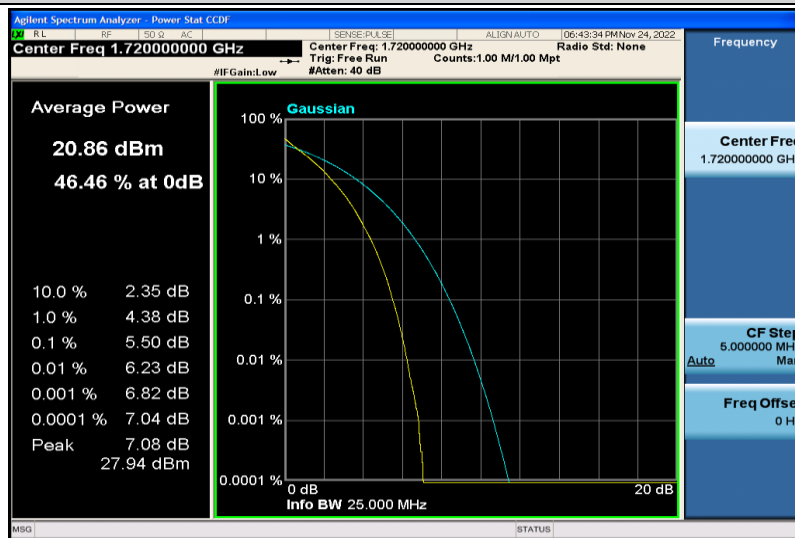

Band4-15MHz-16QAM-20175-75RB#0

Band4-15MHz-16QAM-20325-1RB#0

Band4-15MHz-16QAM-20325-75RB#0

Band4-20MHz-QPSK-20050-1RB#0

Band4-20MHz-QPSK-20050-100RB#0

Band4-20MHz-QPSK-20175-1RB#0

Band4-20MHz-QPSK-20175-100RB#0