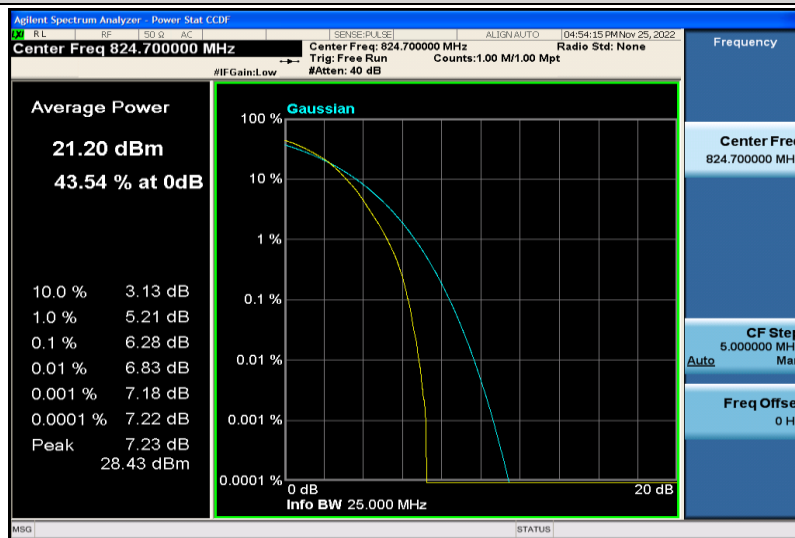

Band5-1.4MHz-QPSK-20407-1RB#0

Band5-1.4MHz-QPSK-20407-6RB#0

Band5-1.4MHz-QPSK-20525-1RB#0

Band5-1.4MHz-QPSK-20525-6RB#0

Band5-1.4MHz-QPSK-20643-1RB#0

Band5-1.4MHz-QPSK-20643-6RB#0

Band5-1.4MHz-64QAM-20407-1RB#0