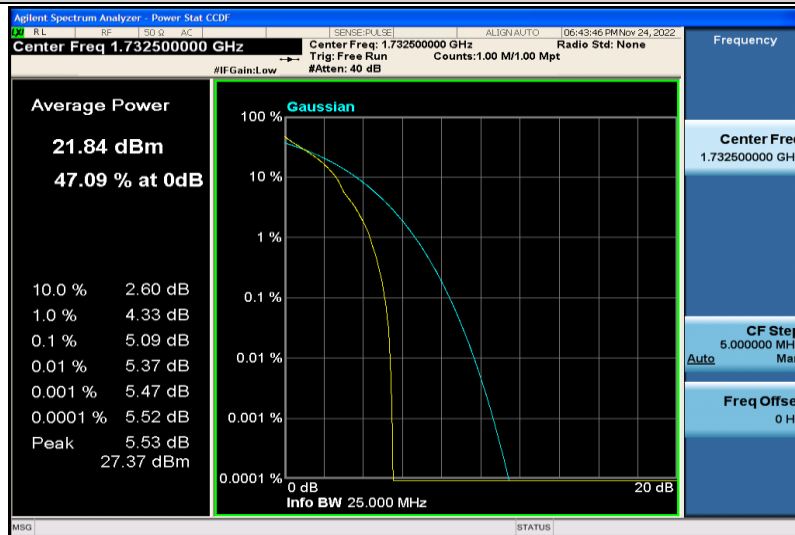

Band4-15MHz-16QAM-20175-75RB#0

Band4-15MHz-16QAM-20325-1RB#0

Band4-15MHz-16QAM-20325-75RB#0

Band4-20MHz-QPSK-20050-1RB#0

Band4-20MHz-QPSK-20050-100RB#0

Band4-20MHz-QPSK-20175-1RB#0

Band4-20MHz-QPSK-20175-100RB#0