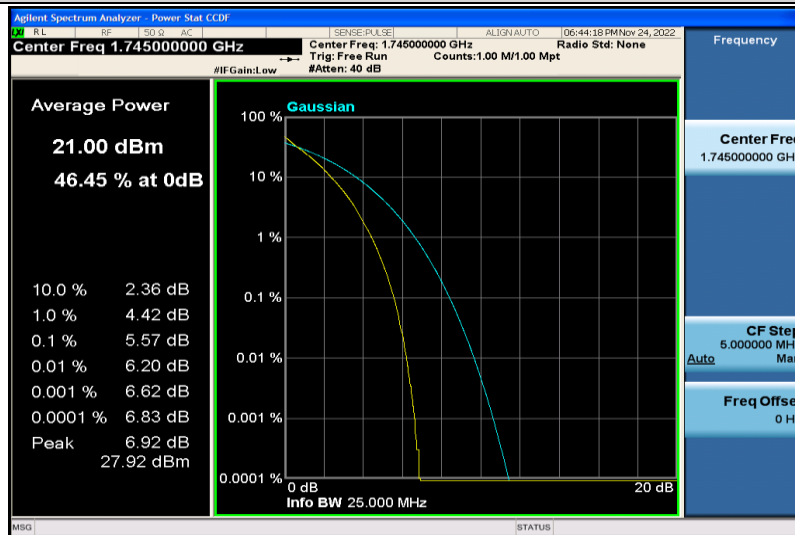

Band4-20MHz-QPSK-20300-1RB#0

Band4-20MHz-QPSK-20300-100RB#0