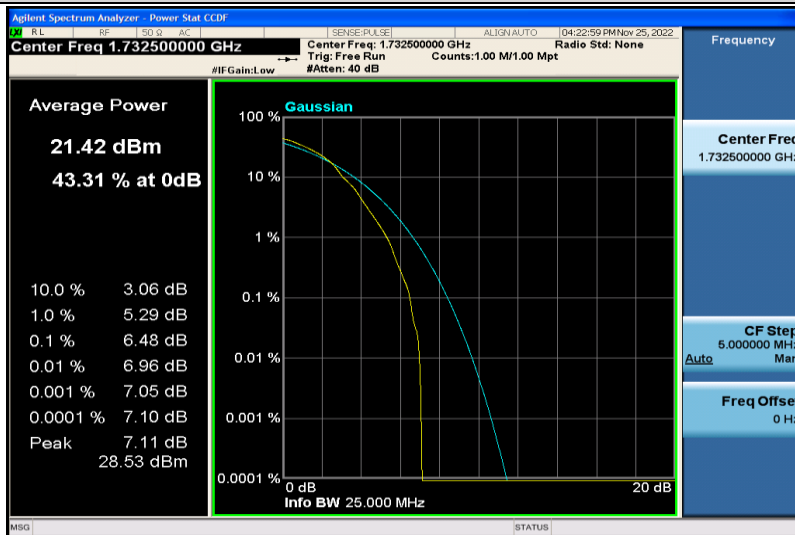

Band4-10MHz-64QAM-20000-50RB#0

Band4-10MHz-64QAM-20175-1RB#0