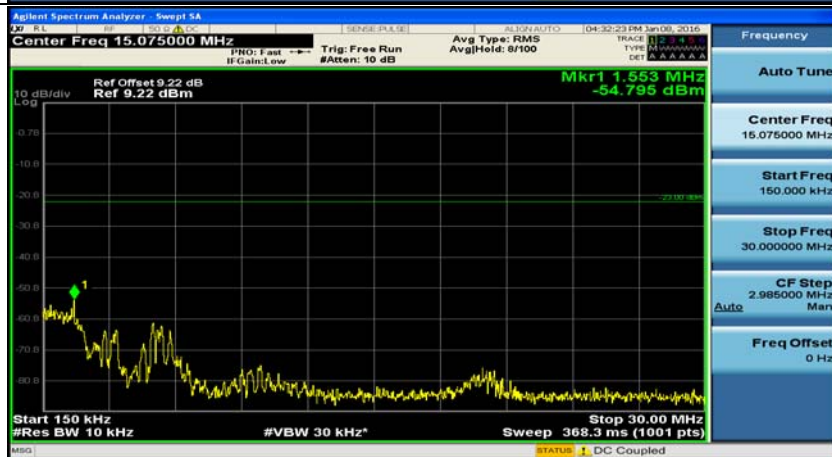

(Channel Bandwidth: 5 MHz) HCH_QPSK_25RB#0

(Channel Bandwidth: 5 MHz)_LCH_16QAM_1RB#0

(Channel Bandwidth: 5 MHz)_LCH_16QAM_1RB#12

(Channel Bandwidth: 5 MHz)_LCH_16QAM_1RB#24

(Channel Bandwidth: 5 MHz)_LCH_16QAM_12RB#0