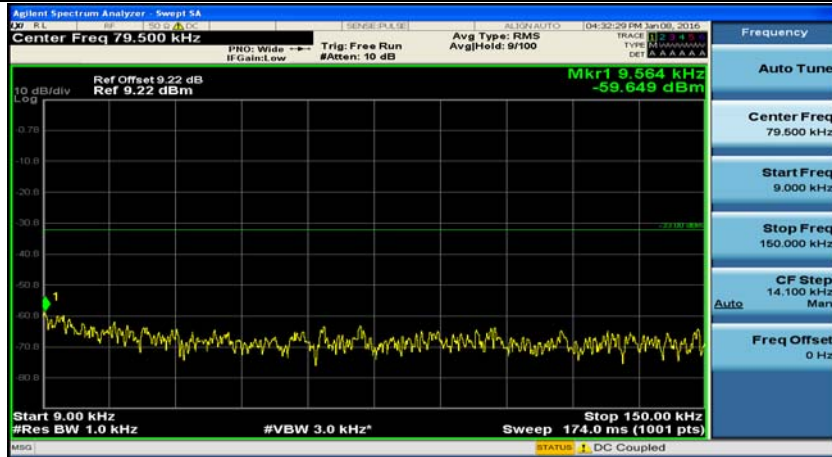

(Channel Bandwidth: 5 MHz)_LCH_16QAM_12RB#6