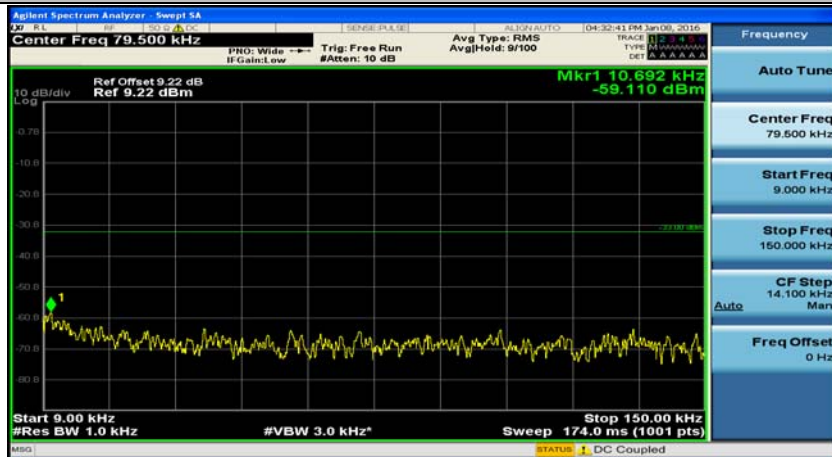

(Channel Bandwidth: 5 MHz)_LCH_16QAM_12RB#13