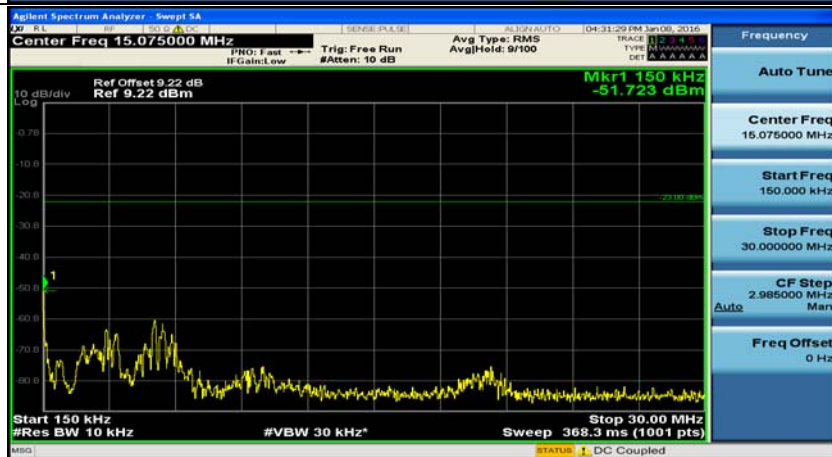

(Channel Bandwidth: 5 MHz) HCH_QPSK_25RB#0

(Channel Bandwidth: 5 MHz)_LCH_16QAM_1RB#0

(Channel Bandwidth: 5 MHz)_LCH_16QAM_1RB#12

(Channel Bandwidth: 5 MHz)_LCH_16QAM_1RB#24

(Channel Bandwidth: 5 MHz)_LCH_16QAM_12RB#0