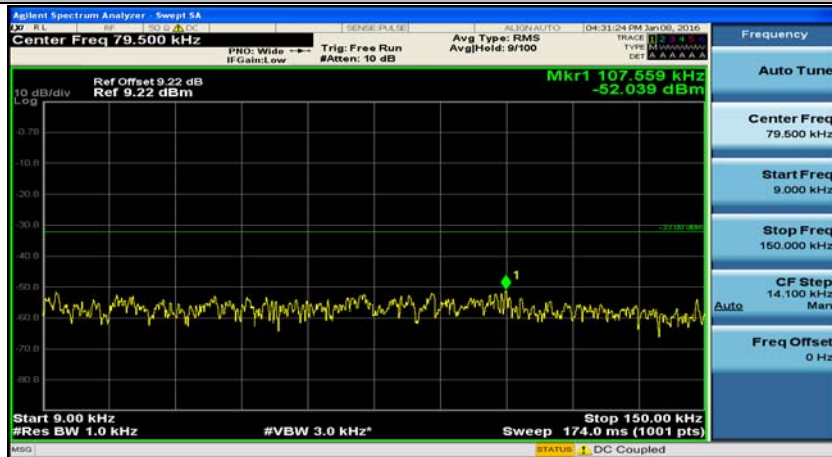

(Channel Bandwidth: 5 MHz) HCH_QPSK_25RB#0

(Channel Bandwidth: 5 MHz)_LCH_16QAM_1RB#0

(Channel Bandwidth: 5 MHz)_LCH_16QAM_1RB#12

(Channel Bandwidth: 5 MHz)_LCH_16QAM_1RB#24

(Channel Bandwidth: 5 MHz)_LCH_16QAM_12RB#0