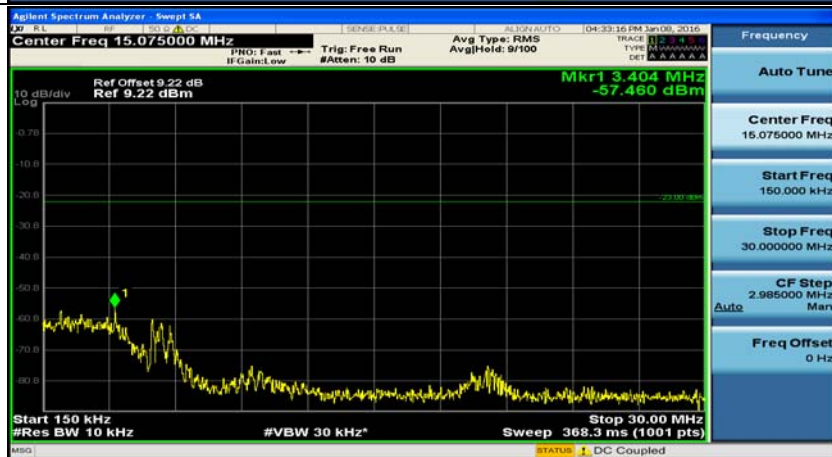

(Channel Bandwidth: 5 MHz)_LCH_16QAM_25RB#0