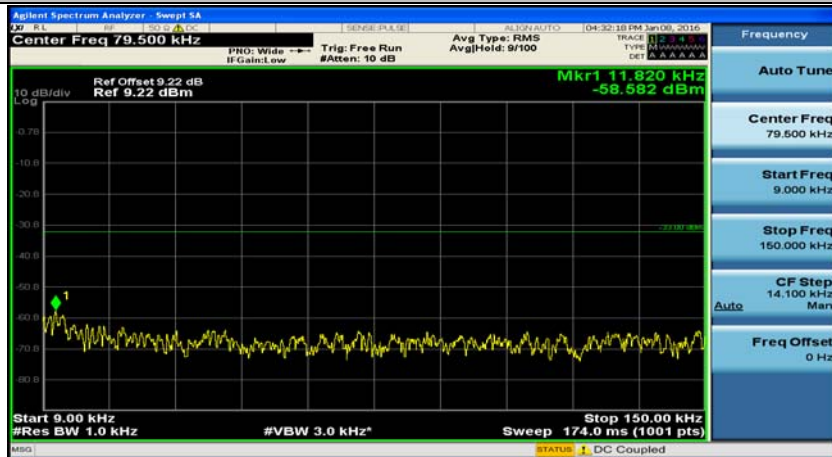

(Channel Bandwidth: 5 MHz) HCH_QPSK_25RB#0

(Channel Bandwidth: 5 MHz)_LCH_16QAM_1RB#0

(Channel Bandwidth: 5 MHz)_LCH_16QAM_1RB#12

(Channel Bandwidth: 5 MHz)_LCH_16QAM_1RB#24

(Channel Bandwidth: 5 MHz)_LCH_16QAM_12RB#0