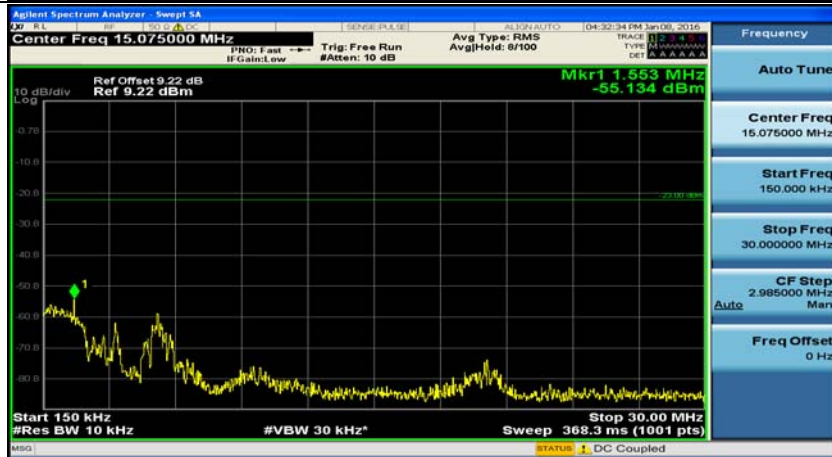

(Channel Bandwidth: 5 MHz)_LCH_16QAM_12RB#6