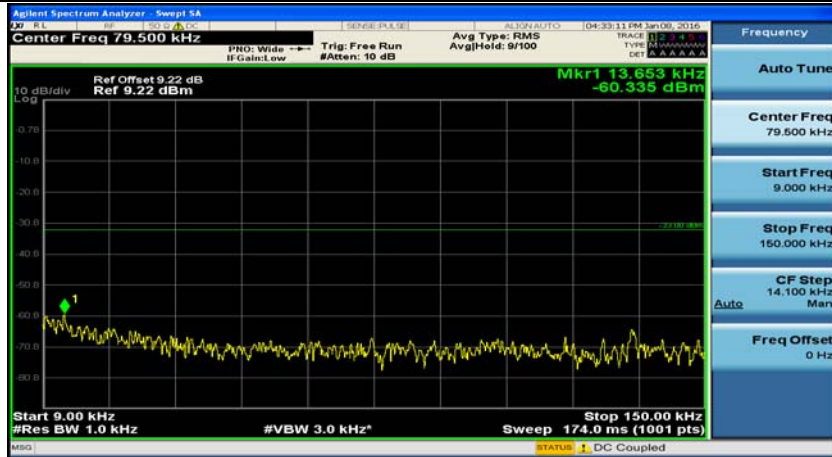

(Channel Bandwidth: 5 MHz)_LCH_16QAM_25RB#0