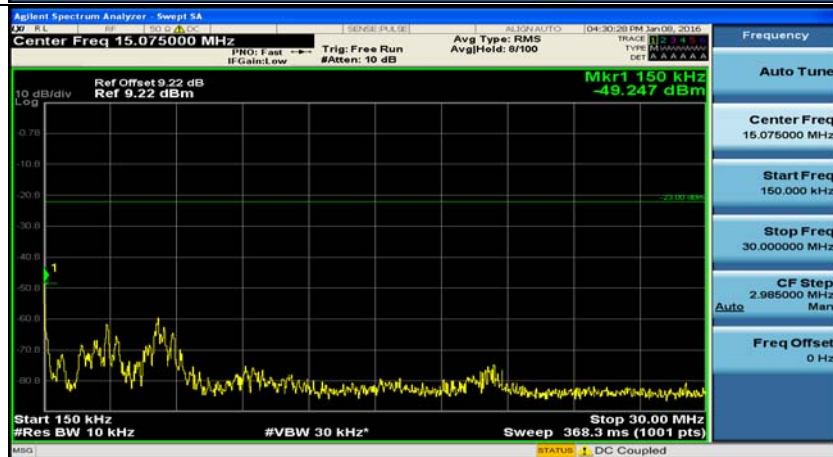

Channel Bandwidth: 10 MHz_LCH_16QAM_25RB#12

Channel Bandwidth: 10 MHz_LCH_16QAM_25RB#25

Channel Bandwidth: 10 MHz_LCH_16QAM_50RB#0

D.5: Conducted Spurious Emission

(Channel Bandwidth: 5 MHz)_LCH_QPSK_1RB#0