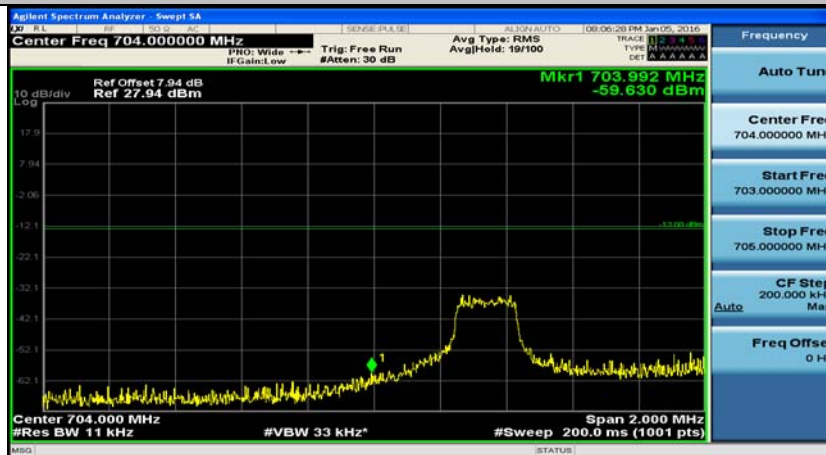

(Channel Bandwidth: 5 MHz)_LCH_QPSK_1RB#24