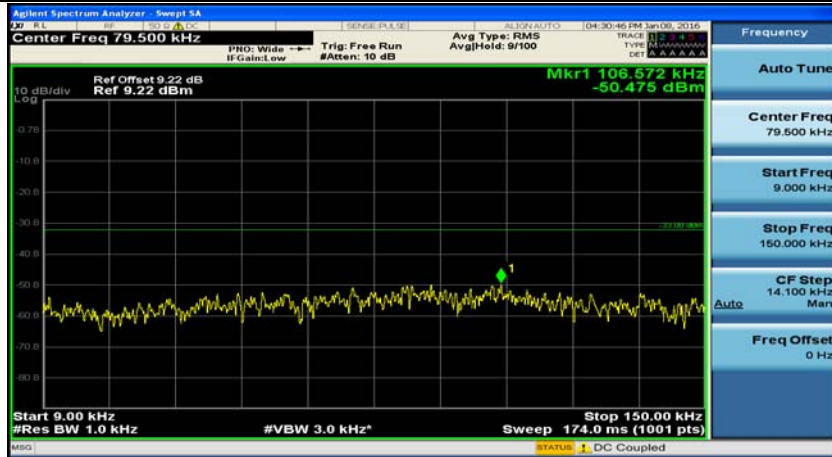

(Channel Bandwidth: 5 MHz)_LCH_QPSK_1RB#24