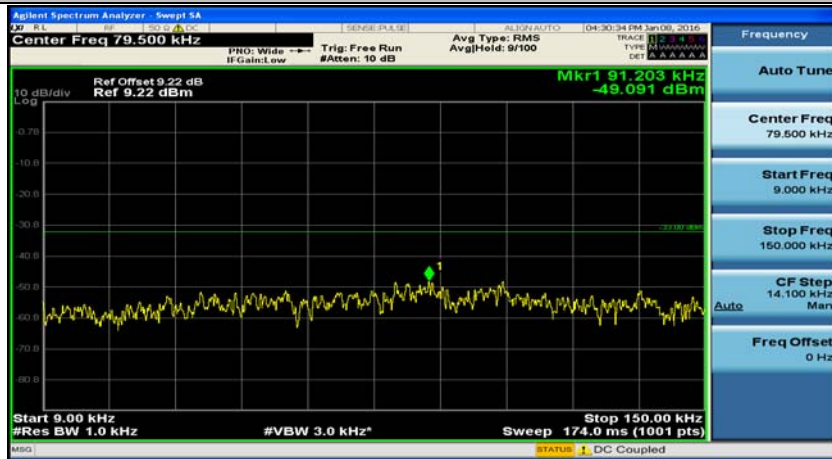

(Channel Bandwidth: 5 MHz)_LCH_QPSK_1RB#12