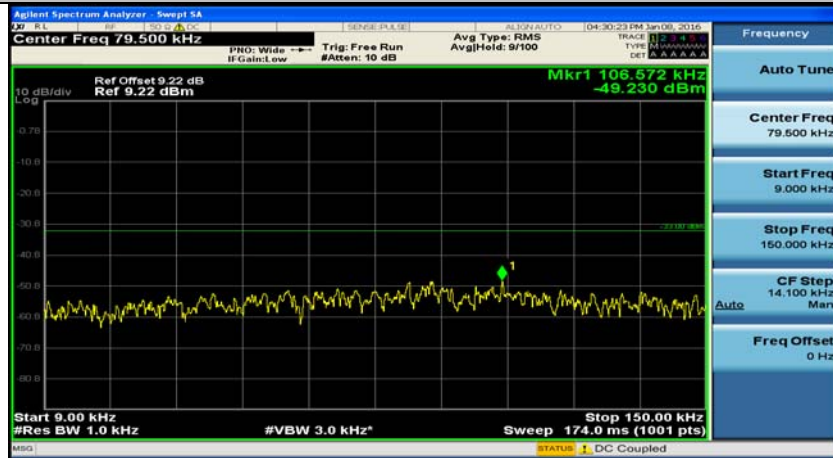

Channel Bandwidth: 10 MHz_LCH_16QAM_25RB#12

Channel Bandwidth: 10 MHz_LCH_16QAM_25RB#25

Channel Bandwidth: 10 MHz_LCH_16QAM_50RB#0

D.5: Conducted Spurious Emission

(Channel Bandwidth: 5 MHz)_LCH_QPSK_1RB#0