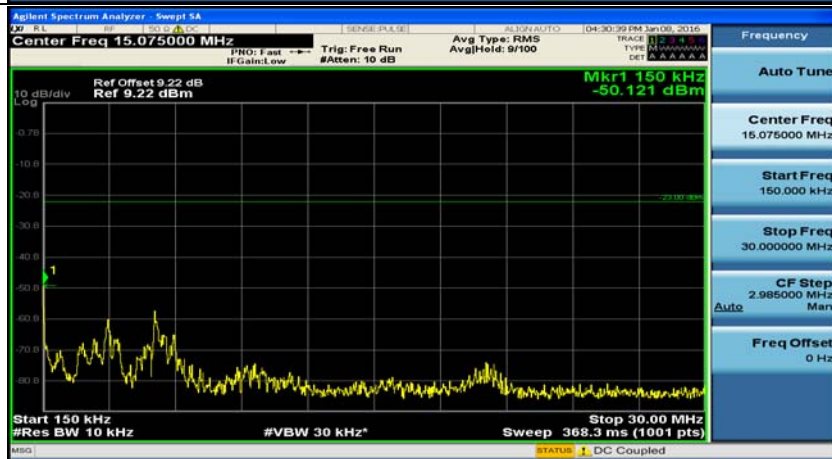

(Channel Bandwidth: 5 MHz)_LCH_QPSK_1RB#12