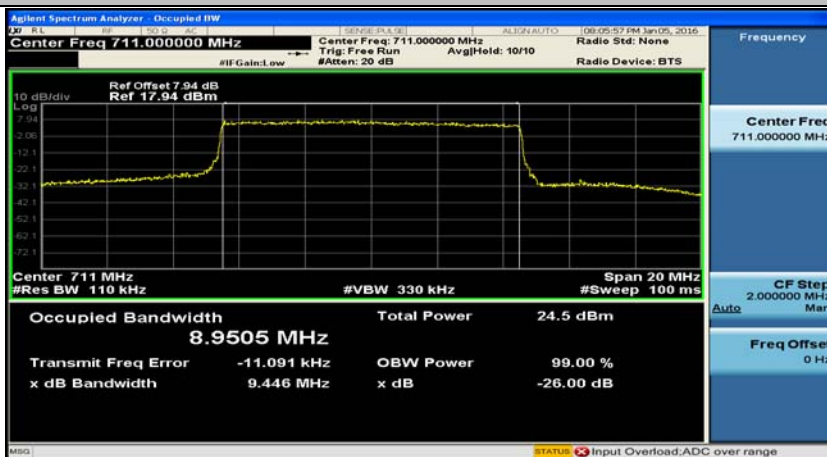

Channel Bandwidth: 10 MHz_HCH_16QAM_25RB#0

Channel Bandwidth: 10 MHz_HCH_16QAM_25RB#12

Channel Bandwidth: 10 MHz_HCH_16QAM_25RB#25

Channel Bandwidth: 10 MHz_HCH_16QAM_50RB#0

D.4: Band Edge

(Channel Bandwidth: 5 MHz)_LCH_QPSK_1RB#0