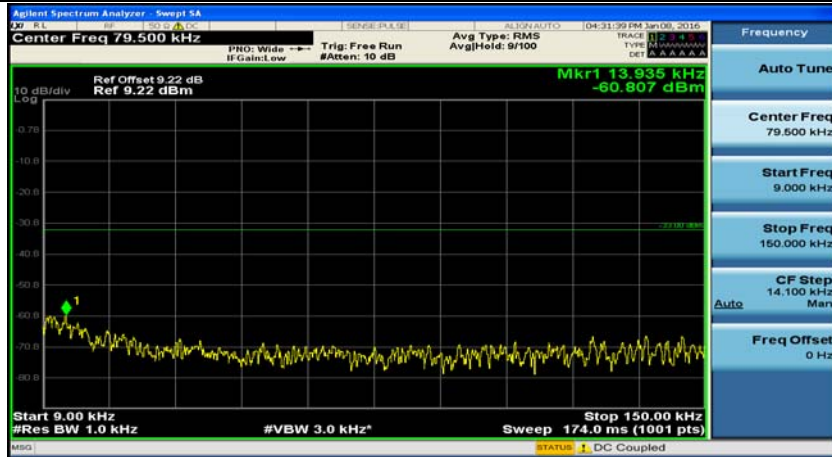

(Channel Bandwidth: 5 MHz)_LCH_QPSK_12RB#0