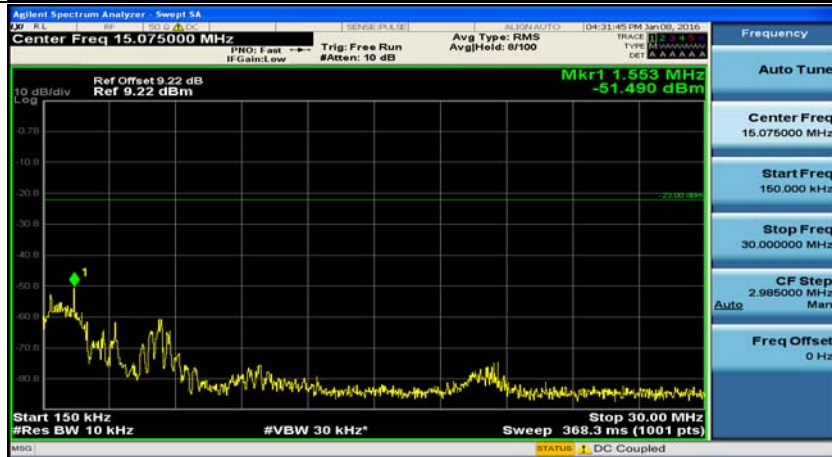

(Channel Bandwidth: 5 MHz)_LCH_QPSK_12RB#0