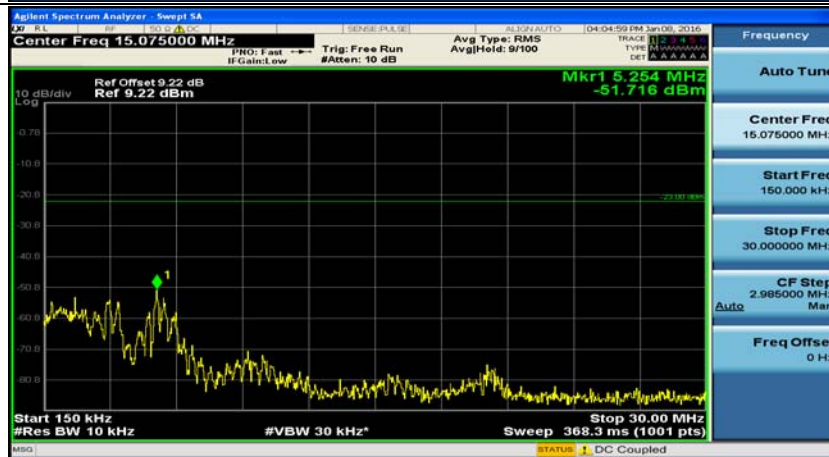

(Channel Bandwidth: 5 MHz)_MCH_QPSK_12RB#13