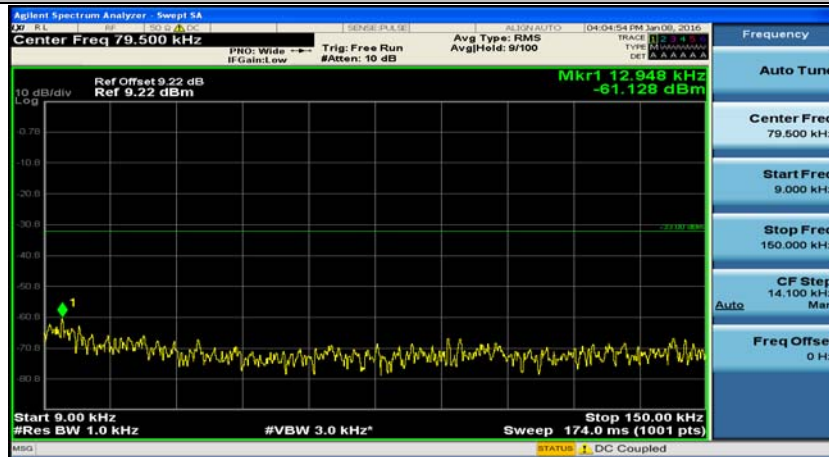

(Channel Bandwidth: 5 MHz)_MCH_QPSK_12RB#13