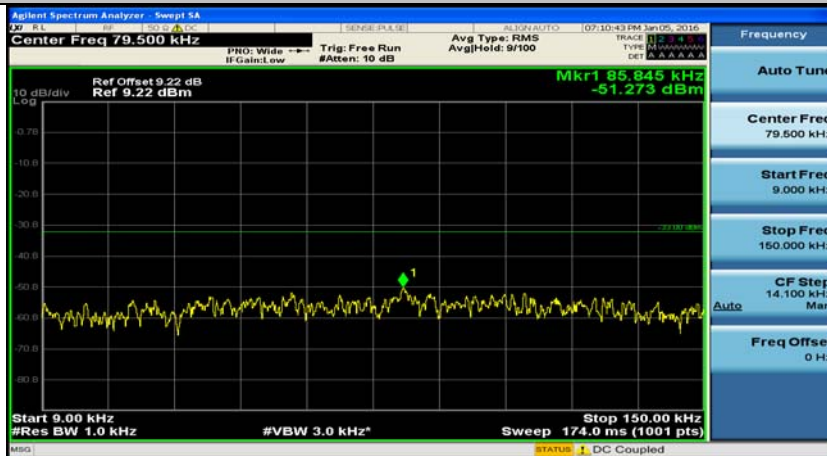

(Channel Bandwidth: 5 MHz)_HCH_QPSK_1RB#0

Frequency
Auto Tune
Center Freq 79.500 kHz
Start Freq 9.000 kHz
Stop Freq 150.000 kHz
CF Step 14.100 kHz Man
Freq Offset 0 Hz

Frequency
Auto Tune
Center Freq 15.075000 MHz
Start Freq 150.000 kHz
Stop Freq 30.000000 MHz
CF Step 2.985000 MHz Man
Freq Offset 0 Hz