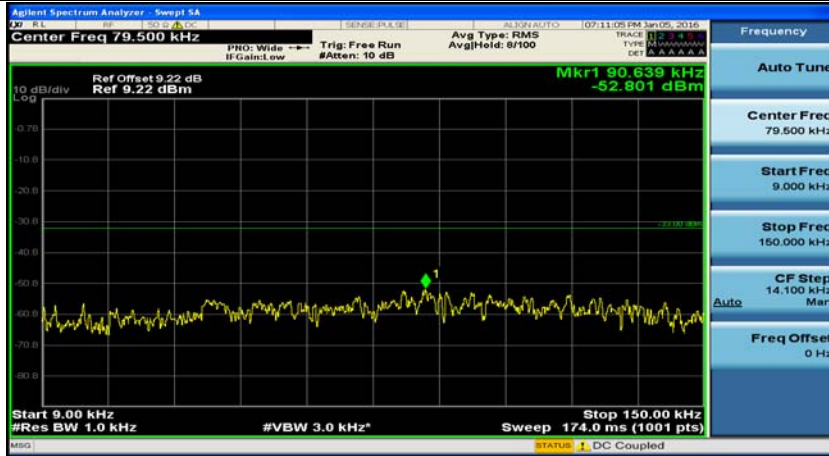

(Channel Bandwidth: 5 MHz)_HCH_QPSK_1RB#0

Frequency
Auto Tune
Center Freq 79.500 kHz
Start Freq 9.000 kHz
Stop Freq 150.000 kHz
CF Step 14.100 kHz Man
Freq Offset 0 Hz

Frequency
Auto Tune
Center Freq 15.075000 MHz
Start Freq 150.000 kHz
Stop Freq 30.000000 MHz
CF Step 2.985000 MHz Man
Freq Offset 0 Hz

Frequency
Auto Tune
Center Freq 13.01500000 GHz
Start Freq 30.000000 MHz
Stop Freq 26.00000000 GHz
CF Step 2.597000000 GHz Auto Man
Freq Offset 0 Hz

(Channel Bandwidth: 5 MHz)_HCH_QPSK_1RB#12

(Channel Bandwidth: 5 MHz)_HCH_QPSK_1RB#24