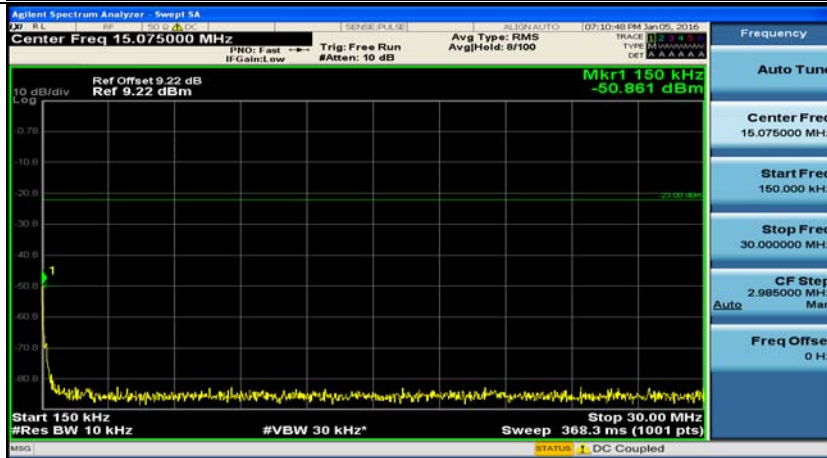

(Channel Bandwidth: 5 MHz)_HCH_QPSK_1RB#0

Frequency
Auto Tune
Center Freq 79.500 kHz
Start Freq 9.000 kHz
Stop Freq 150.000 kHz
CF Step 14.100 kHz Man
Freq Offset 0 Hz

Frequency
Auto Tune
Center Freq 15.075000 MHz
Start Freq 150.000 kHz
Stop Freq 30.000000 MHz
CF Step 2.985000 MHz Man
Freq Offset 0 Hz