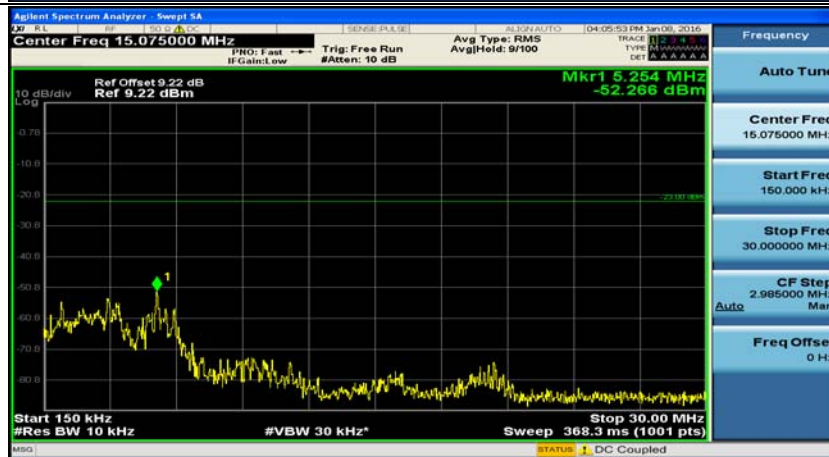

(Channel Bandwidth: 5 MHz)_HCH_QPSK_1RB#0

Frequency
Auto Tune
Center Freq 79.500 kHz
Start Freq 9.000 kHz
Stop Freq 150.000 kHz
CF Step 14.100 kHz Man
Freq Offset 0 Hz

Frequency
Auto Tune
Center Freq 15.075000 MHz
Start Freq 150.000 kHz
Stop Freq 30.000000 MHz
CF Step 2.985000 MHz Man
Freq Offset 0 Hz