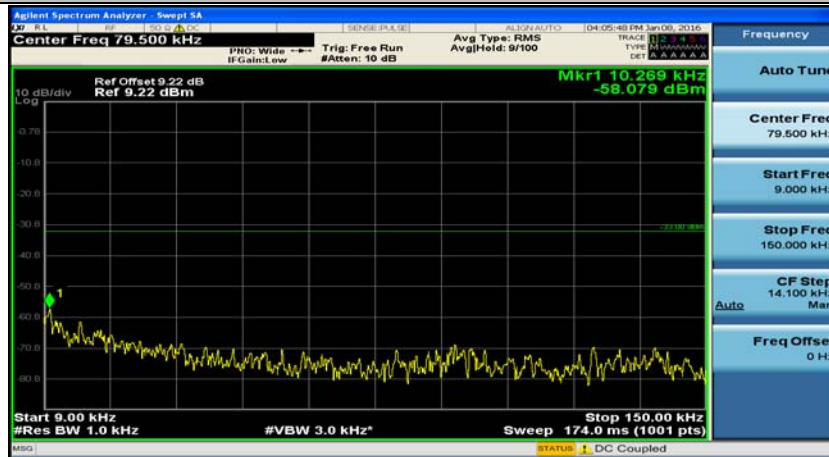

(Channel Bandwidth: 5 MHz)_HCH_QPSK_1RB#0

Frequency
Auto Tune
Center Freq 79.500 kHz
Start Freq 9.000 kHz
Stop Freq 150.000 kHz
CF Step 14.100 kHz Man
Freq Offset 0 Hz

Frequency
Auto Tune
Center Freq 15.075000 MHz
Start Freq 150.000 kHz
Stop Freq 30.000000 MHz
CF Step 2.985000 MHz Man
Freq Offset 0 Hz