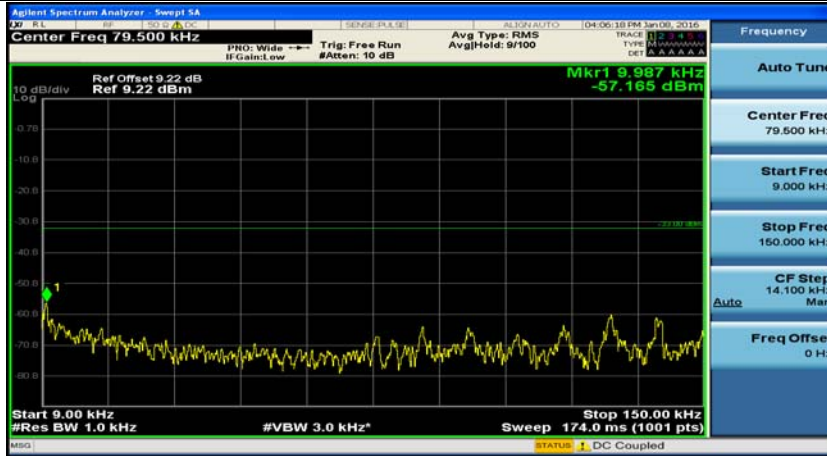

(Channel Bandwidth: 5 MHz)_HCH_QPSK_12RB#0