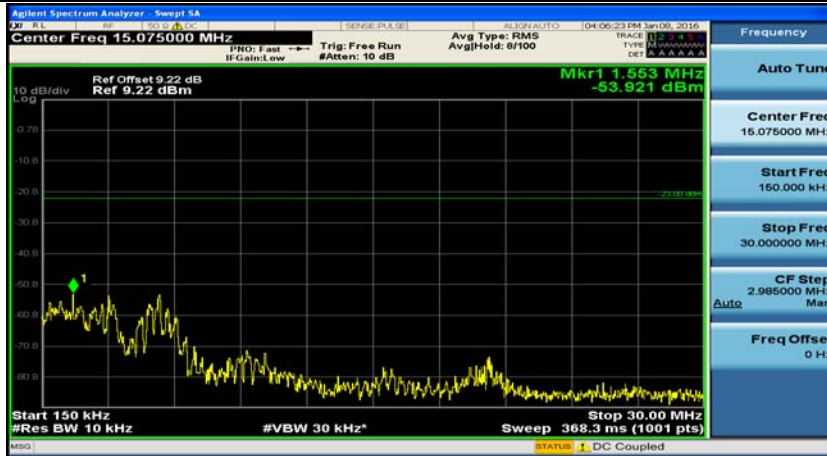

(Channel Bandwidth: 5 MHz)_HCH_QPSK_12RB#0