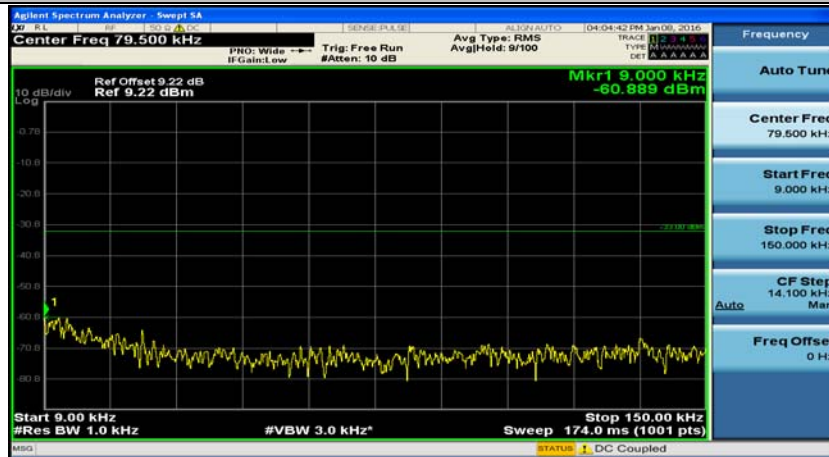

(Channel Bandwidth: 5 MHz)_MCH_QPSK_12RB#6