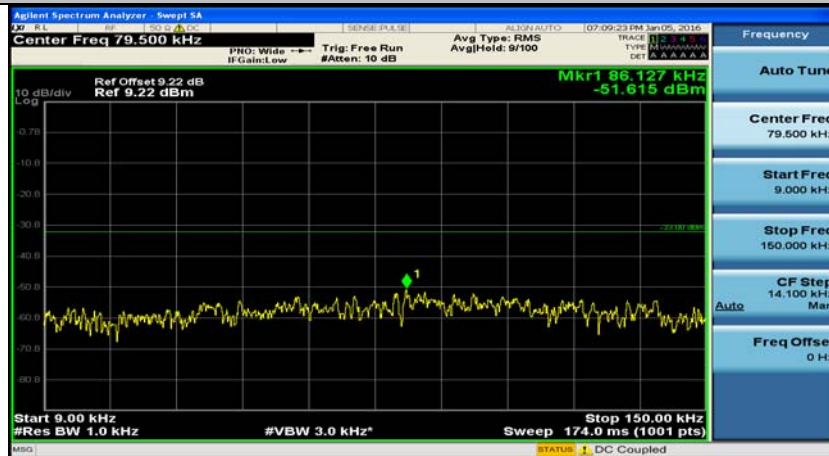

(Channel Bandwidth: 5 MHz)_MCH_QPSK_1RB#0