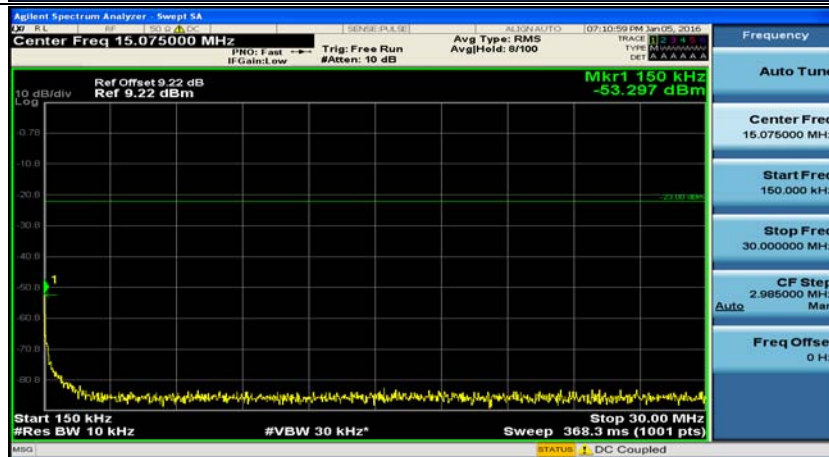

(Channel Bandwidth: 5 MHz)_HCH_QPSK_1RB#0

Frequency
Auto Tune
Center Freq 79.500 kHz
Start Freq 9.000 kHz
Stop Freq 150.000 kHz
CF Step 14.100 kHz Man
Freq Offset 0 Hz

Frequency
Auto Tune
Center Freq 15.075000 MHz
Start Freq 150.000 kHz
Stop Freq 30.000000 MHz
CF Step 2.985000 MHz Man
Freq Offset 0 Hz

Frequency
Auto Tune
Center Freq 13.01500000 GHz
Start Freq 30.000000 MHz
Stop Freq 26.00000000 GHz
CF Step 2.597000000 GHz Auto Man
Freq Offset 0 Hz

(Channel Bandwidth: 5 MHz)_HCH_QPSK_1RB#12

(Channel Bandwidth: 5 MHz)_HCH_QPSK_1RB#24