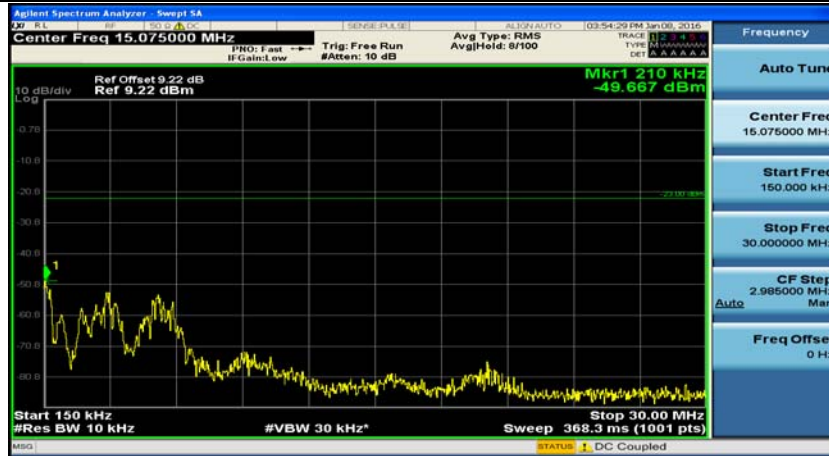

(Channel Bandwidth: 1.4 MHz)_MCH_16QAM_3RB#0