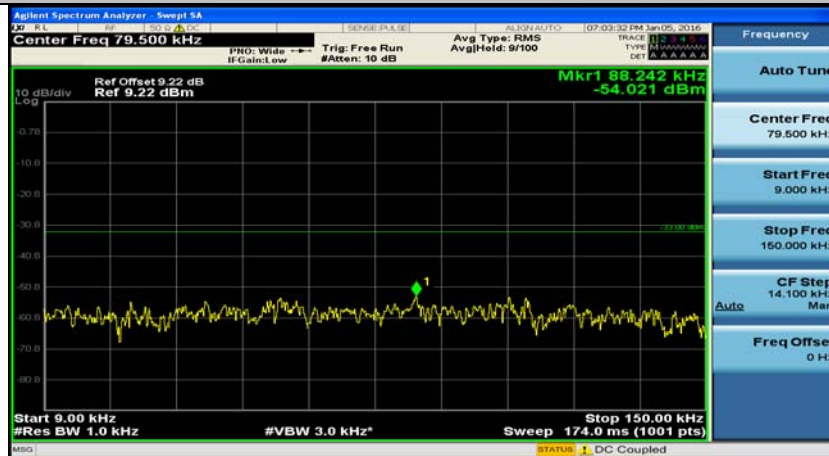

(Channel Bandwidth: 1.4 MHz)_MCH_16QAM_3RB#0

(Channel Bandwidth: 1.4 MHz)_MCH_16QAM_3RB#2

(Channel Bandwidth: 1.4 MHz)_MCH_16QAM_3RB#3

(Channel Bandwidth: 1.4 MHz)_MCH_16QAM_6RB#0

(Channel Bandwidth: 1.4 MHz)_HCH_16QAM_1RB#0