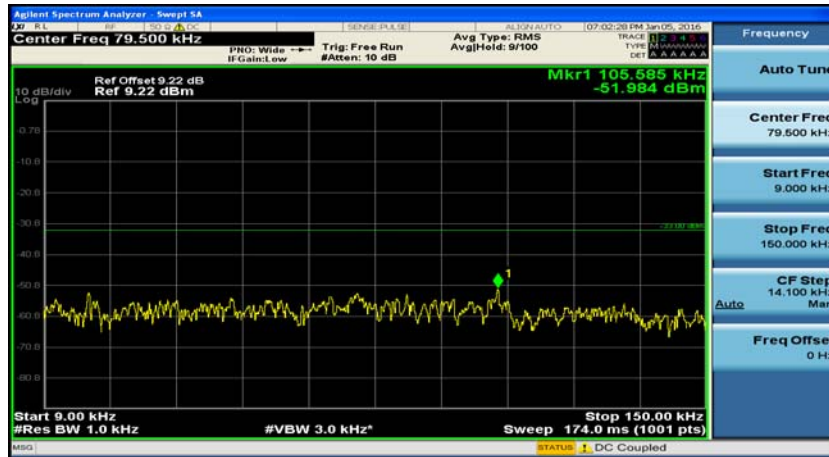

(Channel Bandwidth: 1.4 MHz)_LCH_16QAM_3RB#3

(Channel Bandwidth: 1.4 MHz)_LCH_16QAM_6RB#0

(Channel Bandwidth: 1.4 MHz)_MCH_16QAM_1RB#0

(Channel Bandwidth: 1.4 MHz)_MCH_16QAM_1RB#3

(Channel Bandwidth: 1.4 MHz)_MCH_16QAM_1RB#5