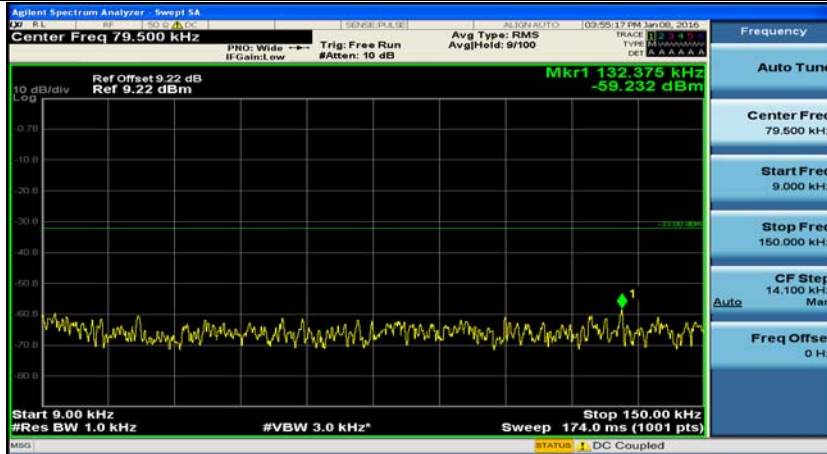

(Channel Bandwidth: 1.4 MHz)_MCH_16QAM_3RB#0

(Channel Bandwidth: 1.4 MHz)_MCH_16QAM_3RB#2

(Channel Bandwidth: 1.4 MHz)_MCH_16QAM_3RB#3

(Channel Bandwidth: 1.4 MHz)_MCH_16QAM_6RB#0

(Channel Bandwidth: 1.4 MHz)_HCH_16QAM_1RB#0