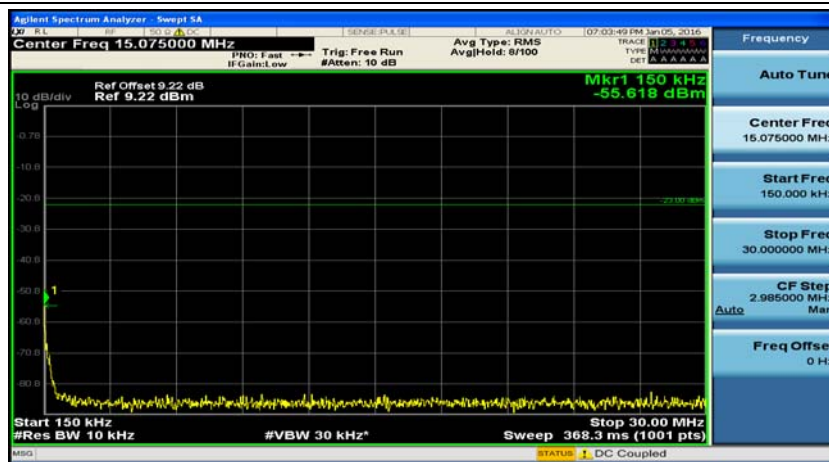

(Channel Bandwidth: 1.4 MHz)_HCH_16QAM_1RB#3