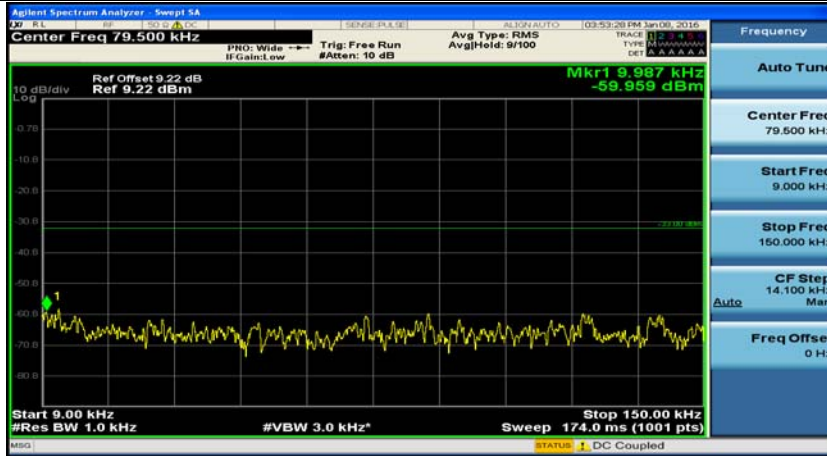

(Channel Bandwidth: 1.4 MHz)_LCH_16QAM_6RB#0