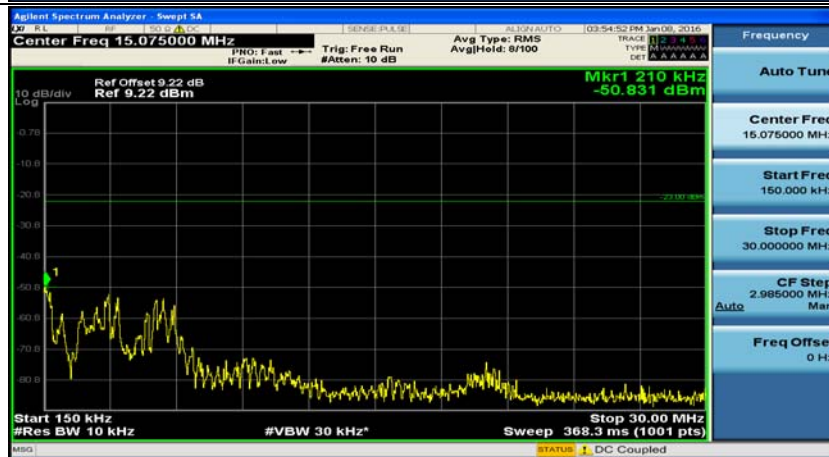

(Channel Bandwidth: 1.4 MHz)_MCH_16QAM_3RB#3