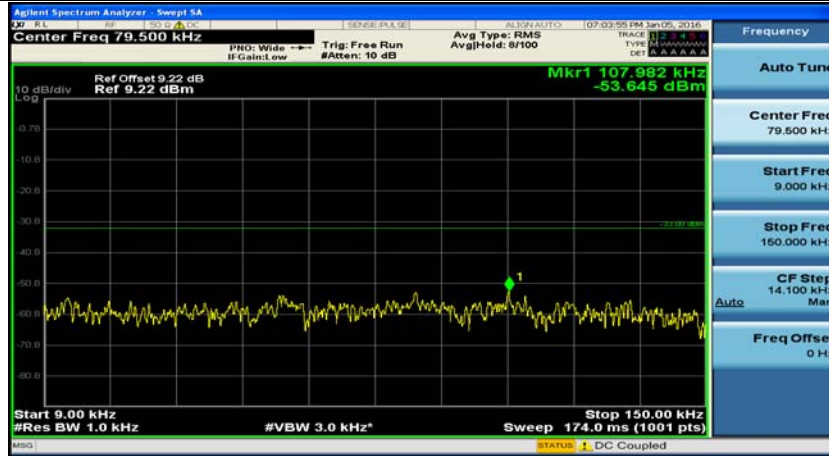

(Channel Bandwidth: 1.4 MHz)_HCH_16QAM_1RB#5