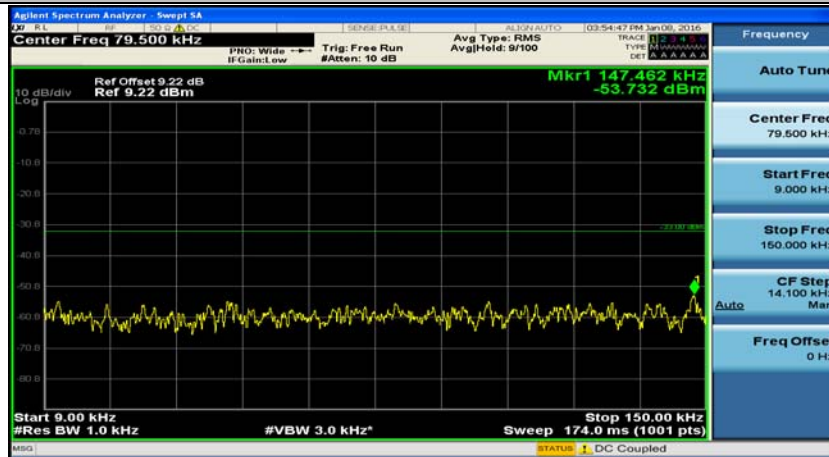

(Channel Bandwidth: 1.4 MHz)_MCH_16QAM_3RB#3