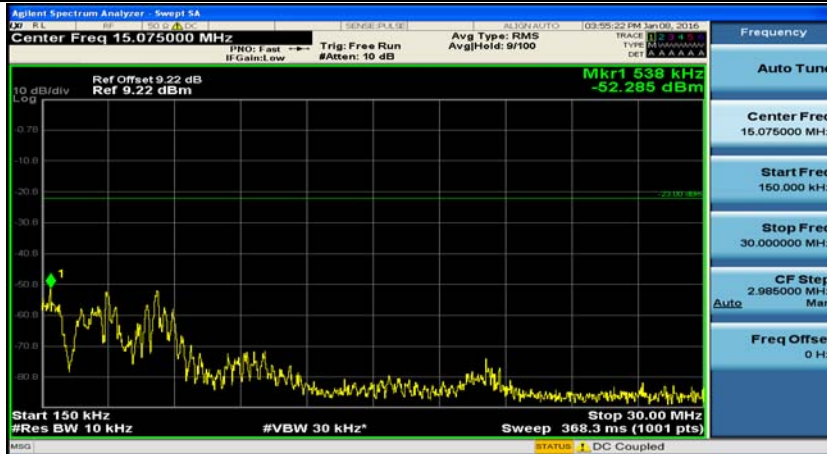

(Channel Bandwidth: 1.4 MHz)_MCH_16QAM_3RB#0

(Channel Bandwidth: 1.4 MHz)_MCH_16QAM_3RB#2

(Channel Bandwidth: 1.4 MHz)_MCH_16QAM_3RB#3

(Channel Bandwidth: 1.4 MHz)_MCH_16QAM_6RB#0

(Channel Bandwidth: 1.4 MHz)_HCH_16QAM_1RB#0