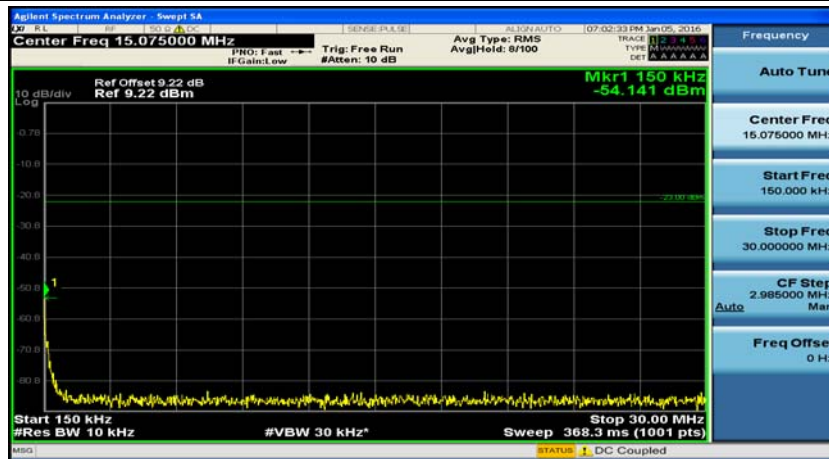

(Channel Bandwidth: 1.4 MHz)_LCH_16QAM_3RB#3

(Channel Bandwidth: 1.4 MHz)_LCH_16QAM_6RB#0

(Channel Bandwidth: 1.4 MHz)_MCH_16QAM_1RB#0

(Channel Bandwidth: 1.4 MHz)_MCH_16QAM_1RB#3

(Channel Bandwidth: 1.4 MHz)_MCH_16QAM_1RB#5