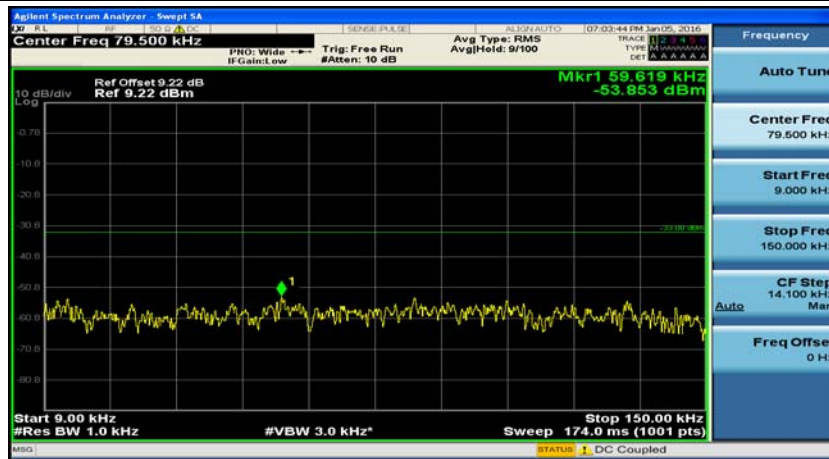

(Channel Bandwidth: 1.4 MHz)_HCH_16QAM_1RB#3