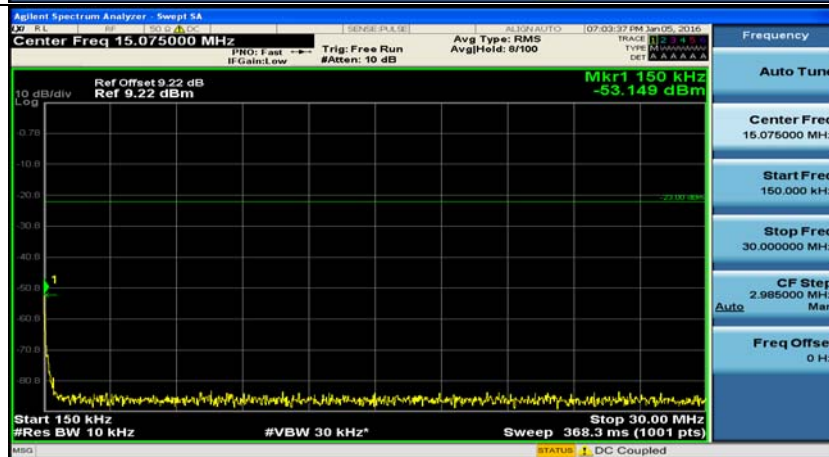

(Channel Bandwidth: 1.4 MHz)_MCH_16QAM_3RB#0

(Channel Bandwidth: 1.4 MHz)_MCH_16QAM_3RB#2

(Channel Bandwidth: 1.4 MHz)_MCH_16QAM_3RB#3

(Channel Bandwidth: 1.4 MHz)_MCH_16QAM_6RB#0

(Channel Bandwidth: 1.4 MHz)_HCH_16QAM_1RB#0