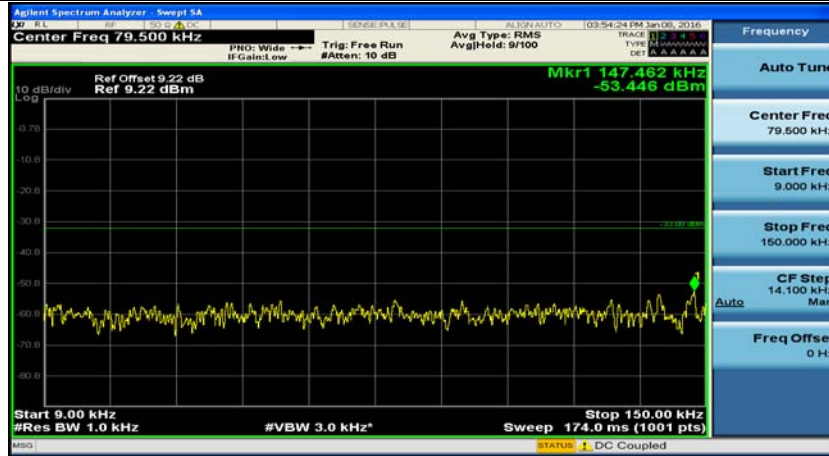

(Channel Bandwidth: 1.4 MHz)_MCH_16QAM_3RB#0