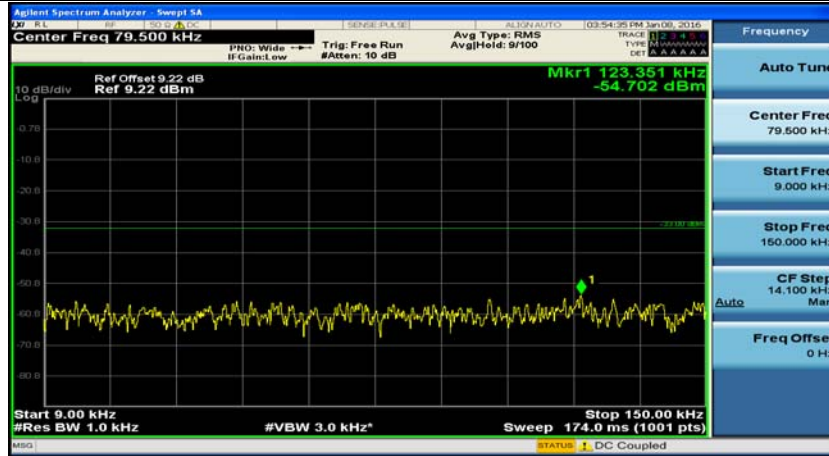

(Channel Bandwidth: 1.4 MHz)_MCH_16QAM_3RB#2