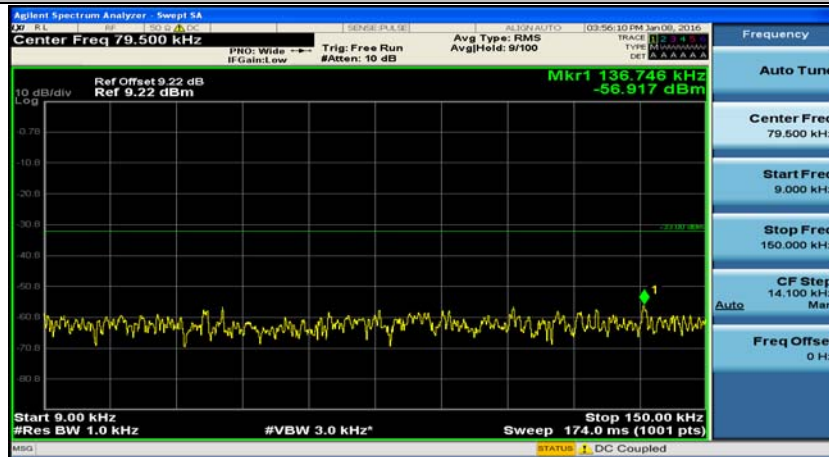

(Channel Bandwidth: 1.4 MHz)_HCH_16QAM_3RB#0