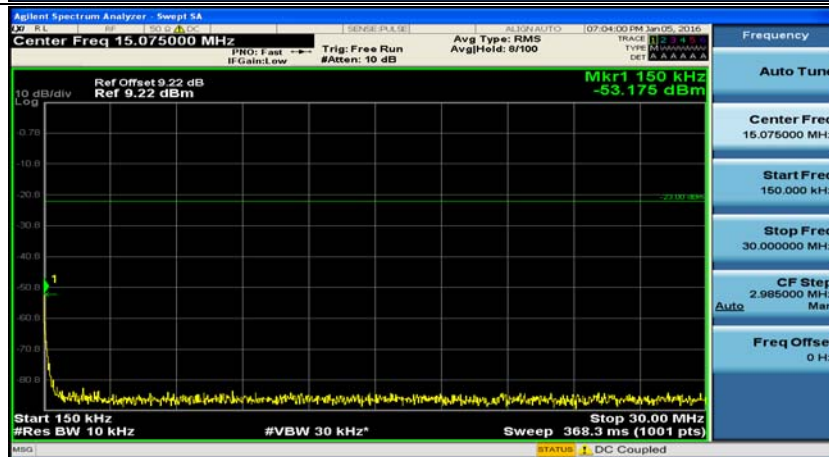

(Channel Bandwidth: 1.4 MHz)_HCH_16QAM_1RB#5