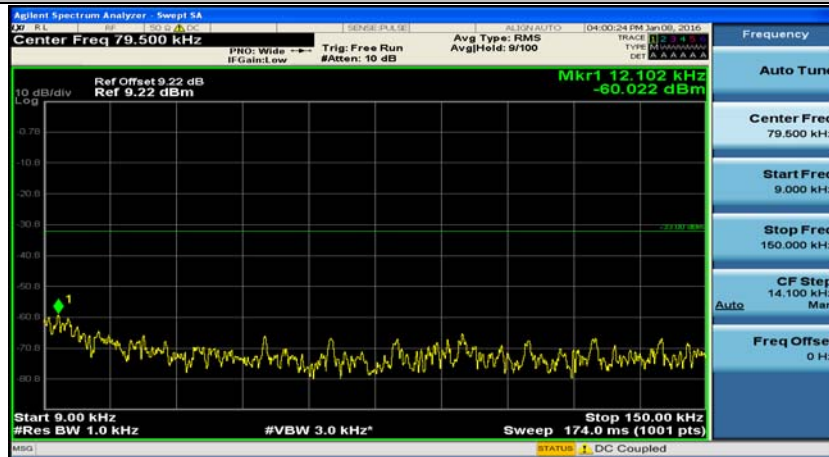

(Channel Bandwidth: 3 MHz)_MCH_QPSK_15RB#0