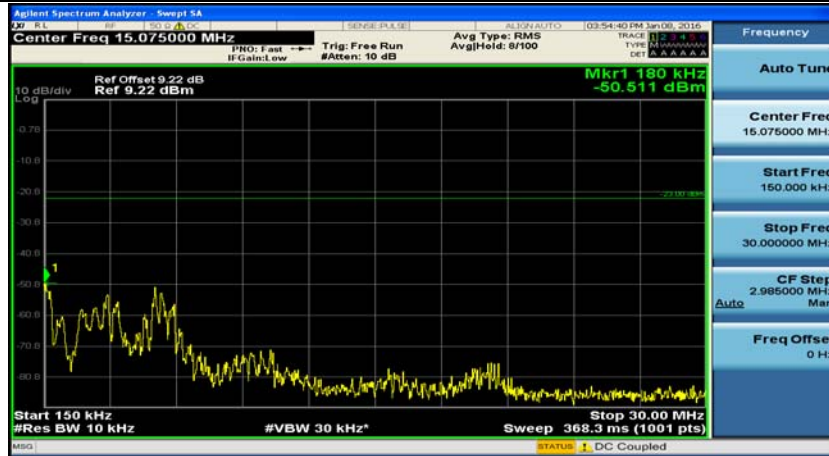

(Channel Bandwidth: 1.4 MHz)_MCH_16QAM_3RB#2