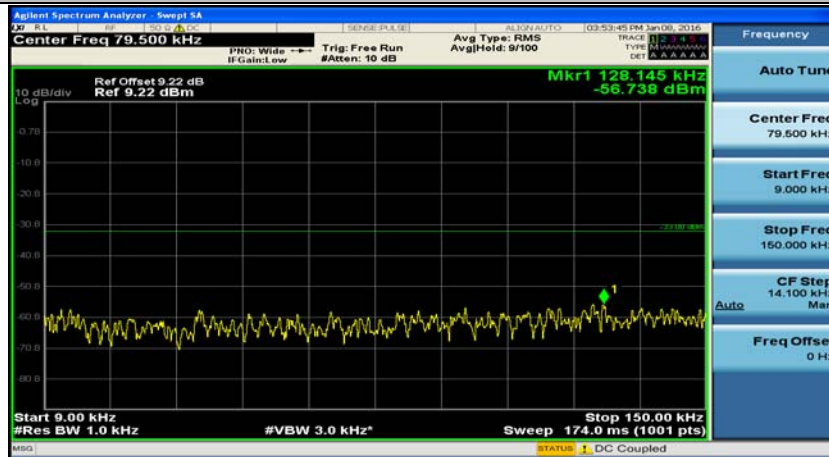

(Channel Bandwidth: 1.4 MHz)_MCH_QPSK_3RB#0