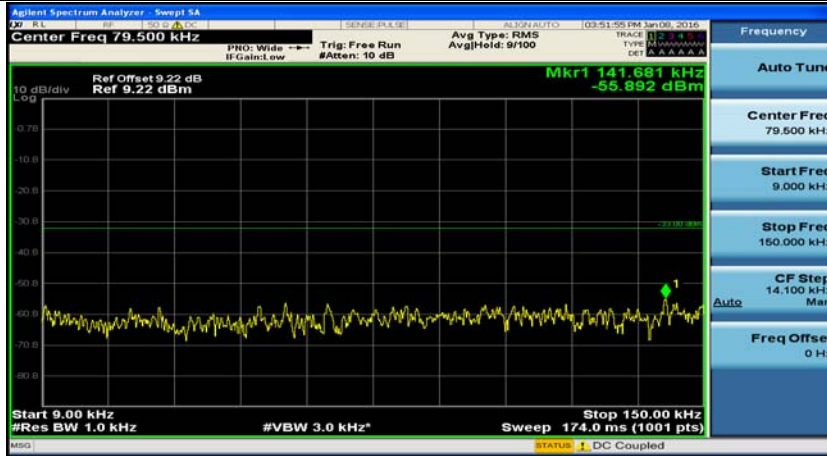

C.5: Conducted Spurious Emission

(Channel Bandwidth: 1.4 MHz)_LCH_QPSK_1RB#0

(Channel Bandwidth: 1.4 MHz)_LCH_QPSK_1RB#3

(Channel Bandwidth: 1.4 MHz)_LCH_QPSK_1RB#5

(Channel Bandwidth: 1.4 MHz)_LCH_QPSK_3RB#0