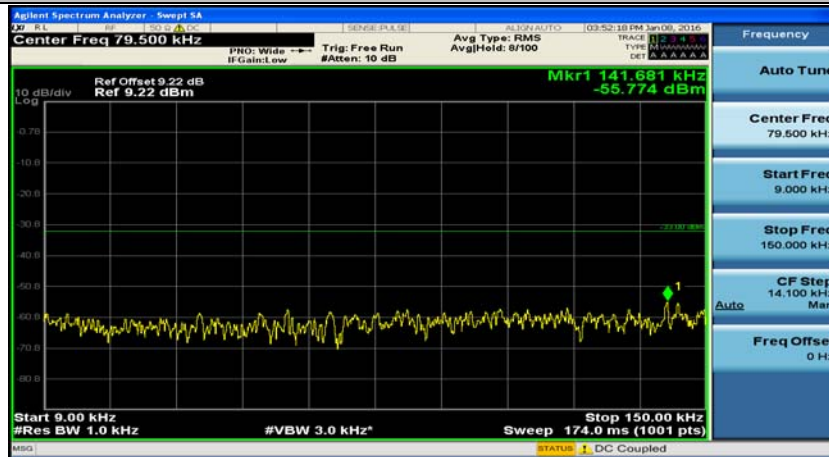

(Channel Bandwidth: 1.4 MHz)_LCH_QPSK_3RB#3