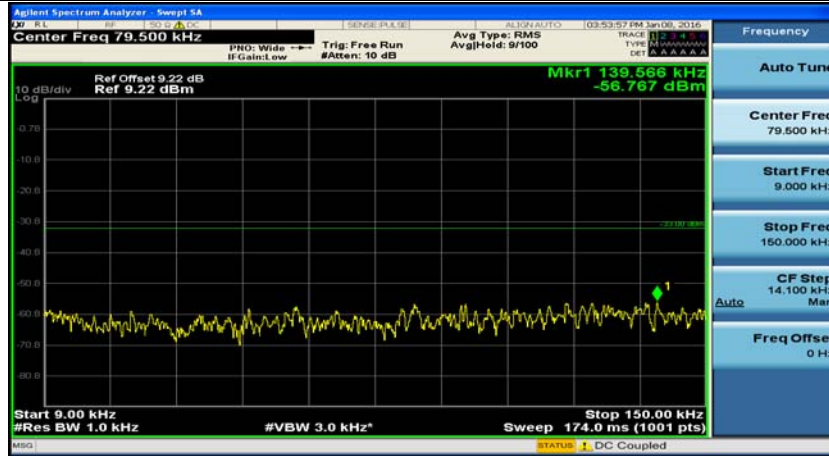

(Channel Bandwidth: 1.4 MHz)_MCH_QPSK_3RB#2