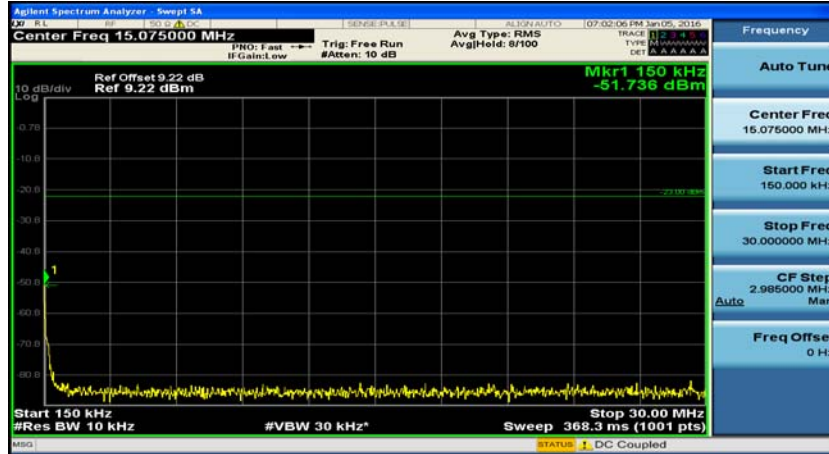

(Channel Bandwidth: 1.4 MHz)_MCH_QPSK_1RB#5