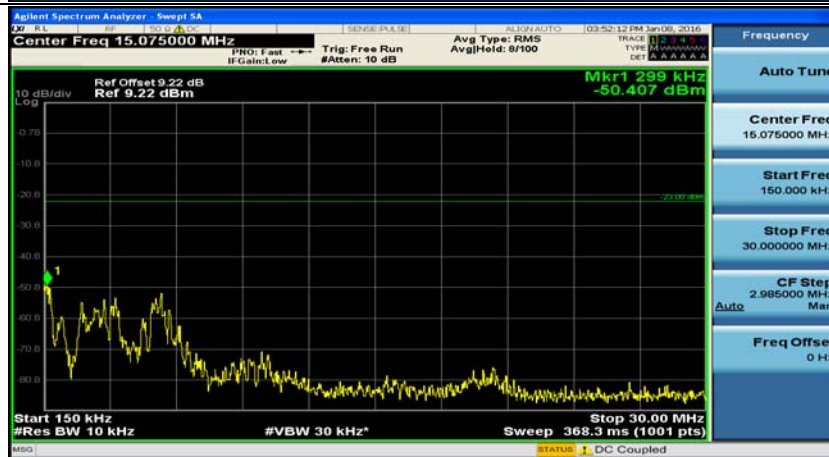

(Channel Bandwidth: 1.4 MHz)_LCH_QPSK_3RB#2