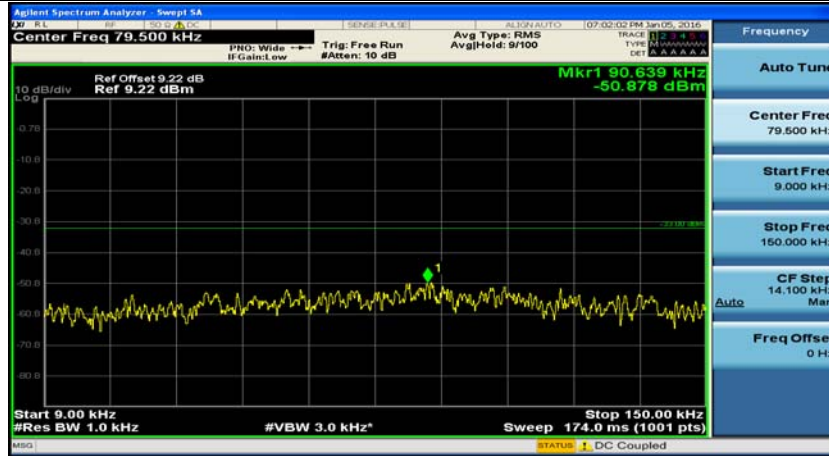

(Channel Bandwidth: 1.4 MHz)_MCH_QPSK_1RB#5