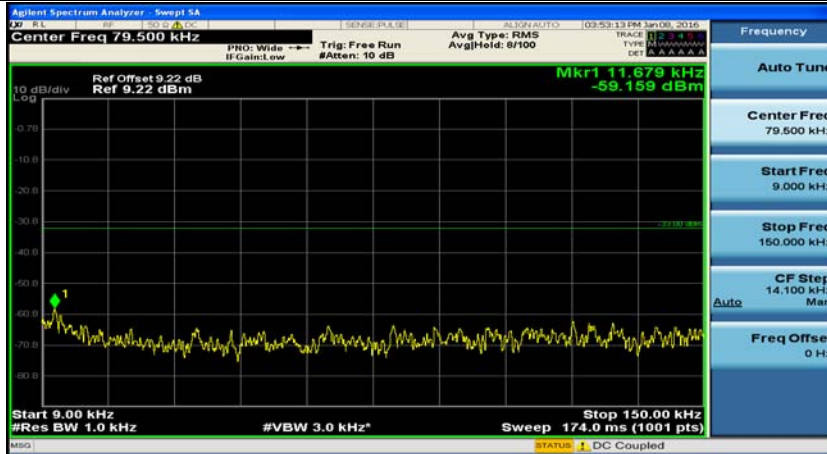

(Channel Bandwidth: 1.4 MHz)_LCH_QPSK_6RB#0