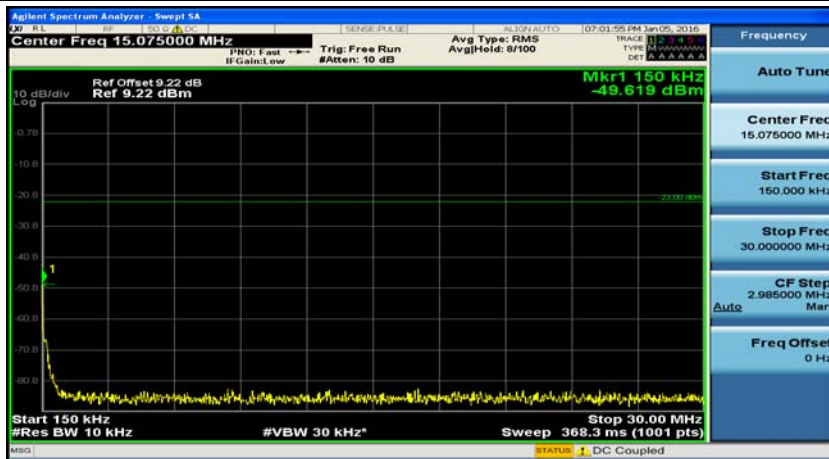

C.5: Conducted Spurious Emission

(Channel Bandwidth: 1.4 MHz)_LCH_QPSK_1RB#0

(Channel Bandwidth: 1.4 MHz)_LCH_QPSK_1RB#3

(Channel Bandwidth: 1.4 MHz)_LCH_QPSK_1RB#5

(Channel Bandwidth: 1.4 MHz)_LCH_QPSK_3RB#0

(Channel Bandwidth: 1.4 MHz)_LCH_QPSK_3RB#2

(Channel Bandwidth: 1.4 MHz)_LCH_QPSK_3RB#3

(Channel Bandwidth: 1.4 MHz)_LCH_QPSK_6RB#0

(Channel Bandwidth: 1.4 MHz)_MCH_QPSK_1RB#0

(Channel Bandwidth: 1.4 MHz)_MCH_QPSK_1RB#3