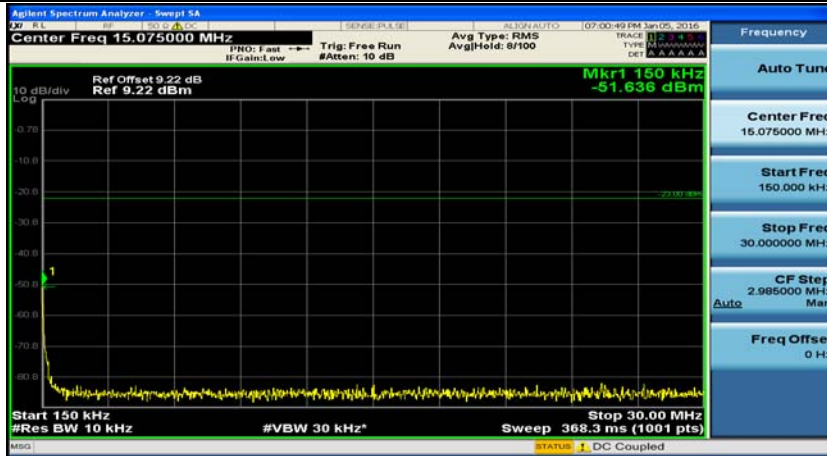

C.5: Conducted Spurious Emission

(Channel Bandwidth: 1.4 MHz)_LCH_QPSK_1RB#0

(Channel Bandwidth: 1.4 MHz)_LCH_QPSK_1RB#3

(Channel Bandwidth: 1.4 MHz)_LCH_QPSK_1RB#5

(Channel Bandwidth: 1.4 MHz)_LCH_QPSK_3RB#0