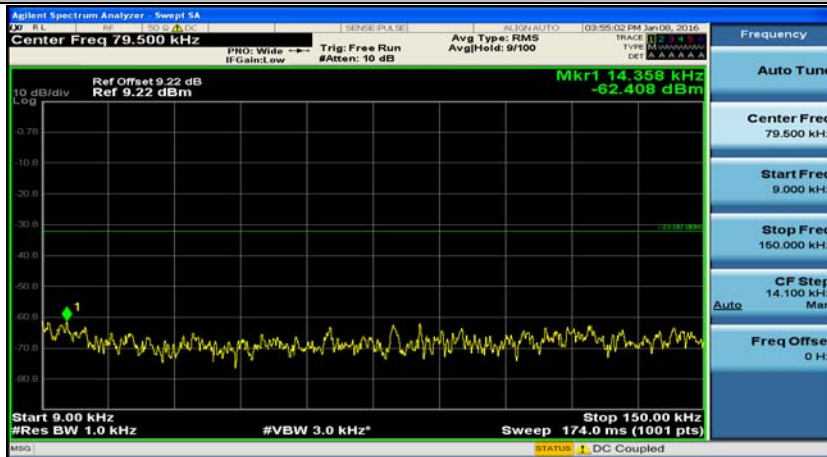

(Channel Bandwidth: 1.4 MHz)_HCH_QPSK_1RB#0