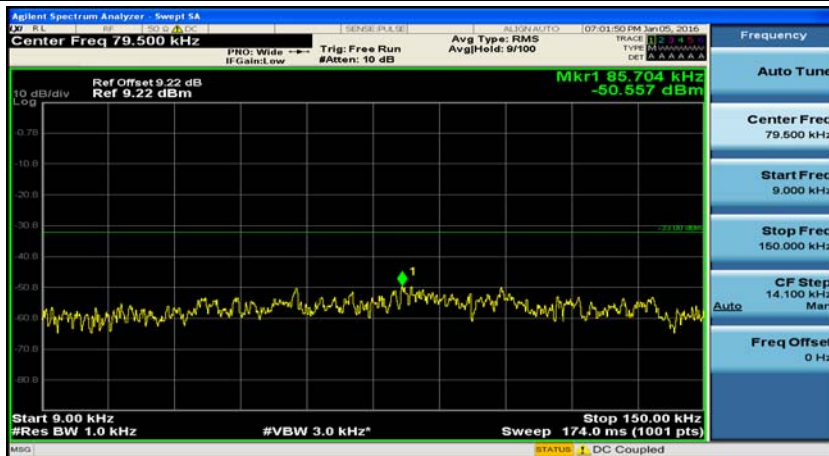

C.5: Conducted Spurious Emission

(Channel Bandwidth: 1.4 MHz)_LCH_QPSK_1RB#0

(Channel Bandwidth: 1.4 MHz)_LCH_QPSK_1RB#3

(Channel Bandwidth: 1.4 MHz)_LCH_QPSK_1RB#5

(Channel Bandwidth: 1.4 MHz)_LCH_QPSK_3RB#0

(Channel Bandwidth: 1.4 MHz)_LCH_QPSK_3RB#2

(Channel Bandwidth: 1.4 MHz)_LCH_QPSK_3RB#3

(Channel Bandwidth: 1.4 MHz)_LCH_QPSK_6RB#0

(Channel Bandwidth: 1.4 MHz)_MCH_QPSK_1RB#0

(Channel Bandwidth: 1.4 MHz)_MCH_QPSK_1RB#3