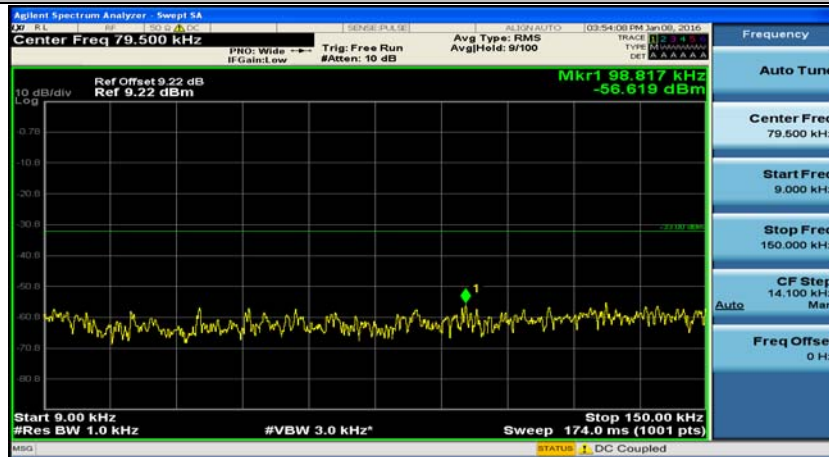

(Channel Bandwidth: 1.4 MHz)_MCH_QPSK_3RB#3