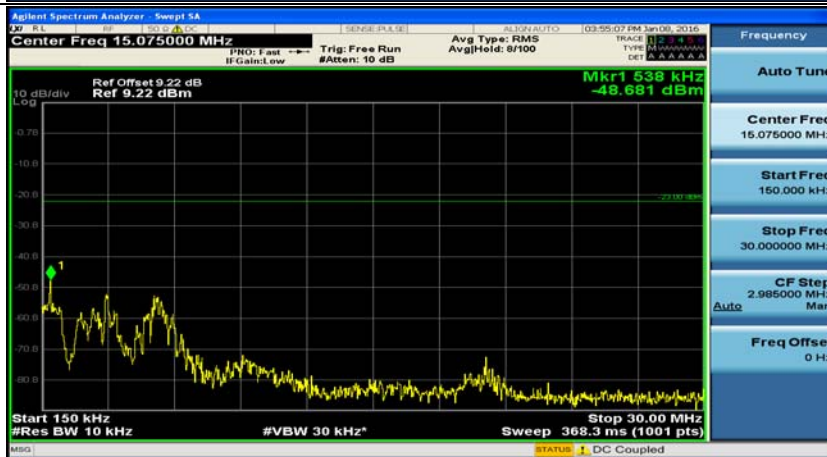

(Channel Bandwidth: 1.4 MHz)_HCH_QPSK_1RB#0