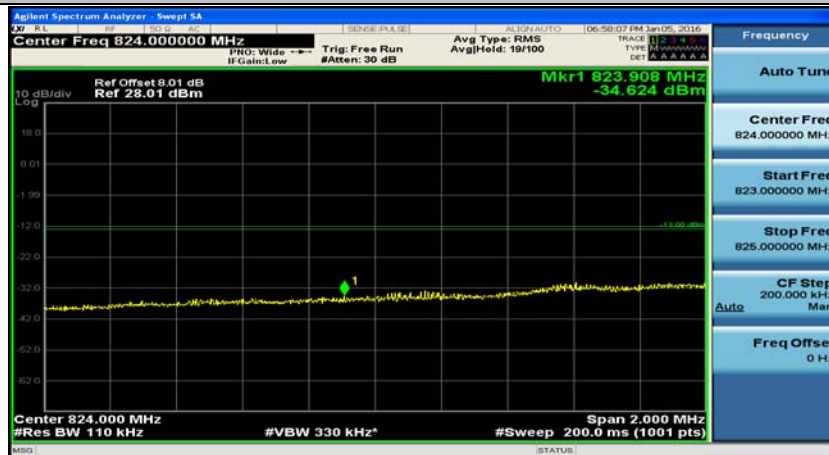

Channel Bandwidth: 10 MHz_LCH_16QAM_25RB#25