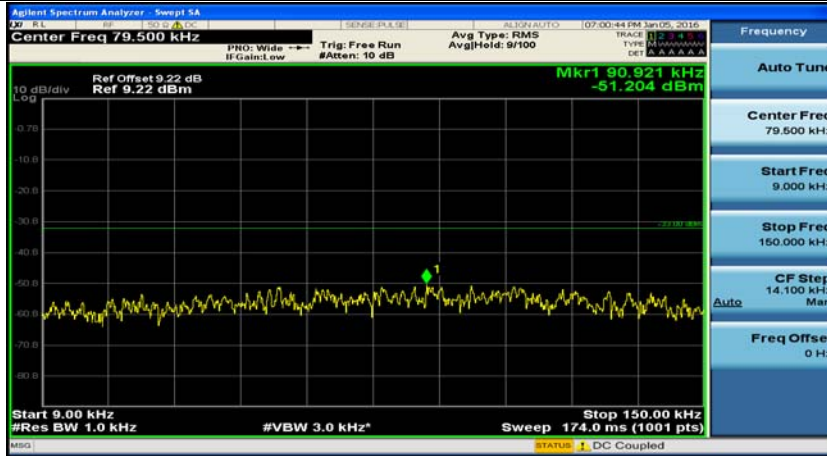

C.5: Conducted Spurious Emission

(Channel Bandwidth: 1.4 MHz)_LCH_QPSK_1RB#0

(Channel Bandwidth: 1.4 MHz)_LCH_QPSK_1RB#3

(Channel Bandwidth: 1.4 MHz)_LCH_QPSK_1RB#5

(Channel Bandwidth: 1.4 MHz)_LCH_QPSK_3RB#0