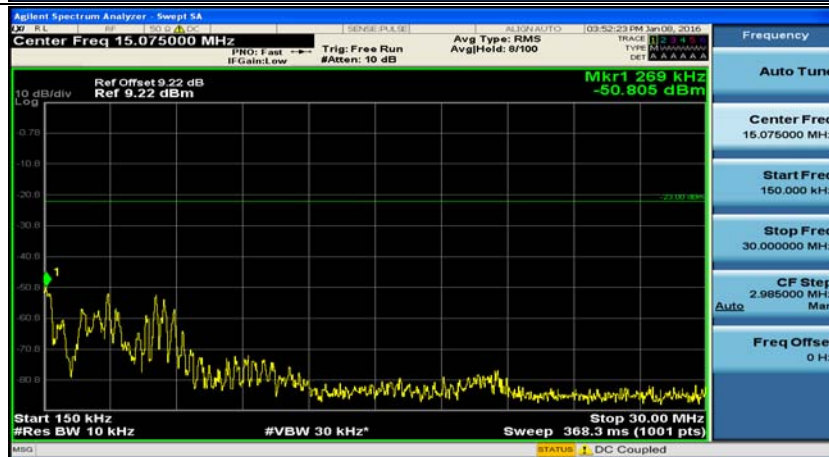

(Channel Bandwidth: 1.4 MHz)_LCH_QPSK_3RB#3