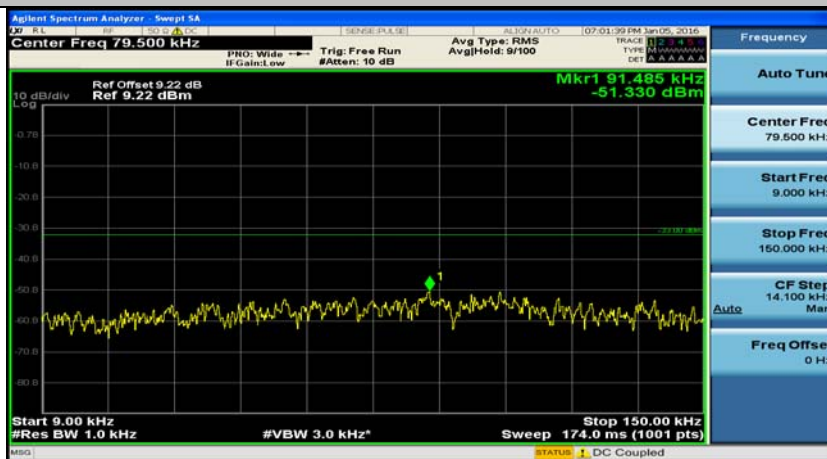

C.5: Conducted Spurious Emission

(Channel Bandwidth: 1.4 MHz)_LCH_QPSK_1RB#0

(Channel Bandwidth: 1.4 MHz)_LCH_QPSK_1RB#3

(Channel Bandwidth: 1.4 MHz)_LCH_QPSK_1RB#5

(Channel Bandwidth: 1.4 MHz)_LCH_QPSK_3RB#0

(Channel Bandwidth: 1.4 MHz)_LCH_QPSK_3RB#2

(Channel Bandwidth: 1.4 MHz)_LCH_QPSK_3RB#3

(Channel Bandwidth: 1.4 MHz)_LCH_QPSK_6RB#0

(Channel Bandwidth: 1.4 MHz)_MCH_QPSK_1RB#0

(Channel Bandwidth: 1.4 MHz)_MCH_QPSK_1RB#3