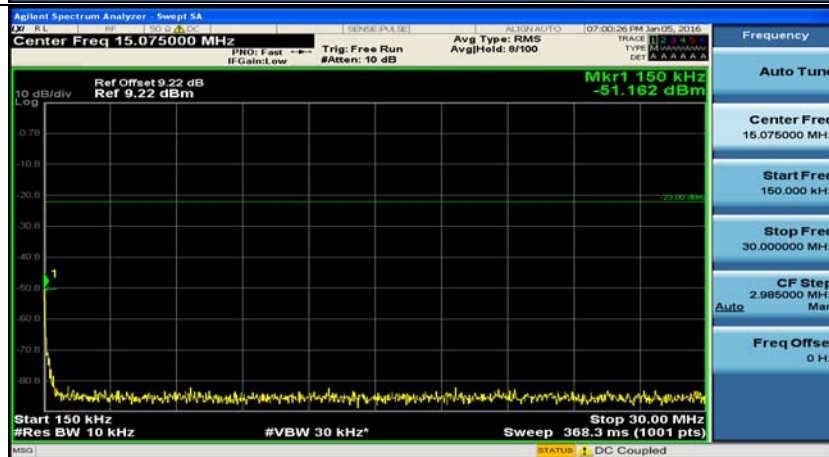

C.5: Conducted Spurious Emission

(Channel Bandwidth: 1.4 MHz)_LCH_QPSK_1RB#0

(Channel Bandwidth: 1.4 MHz)_LCH_QPSK_1RB#3

(Channel Bandwidth: 1.4 MHz)_LCH_QPSK_1RB#5

(Channel Bandwidth: 1.4 MHz)_LCH_QPSK_3RB#0