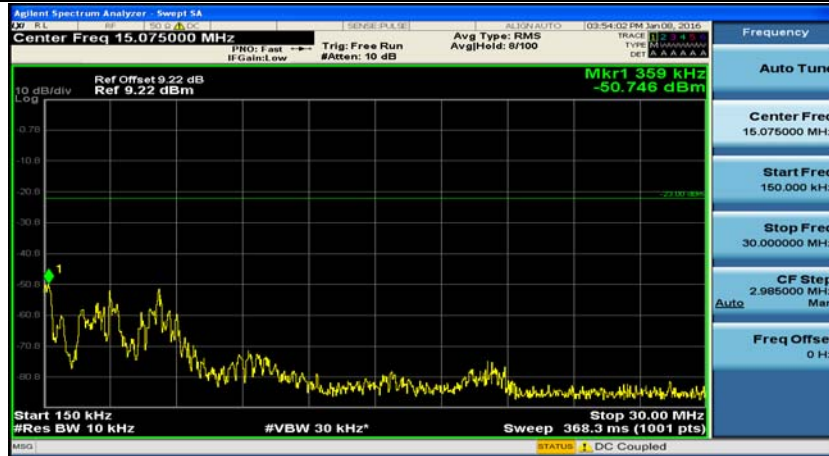

(Channel Bandwidth: 1.4 MHz)_MCH_QPSK_3RB#2