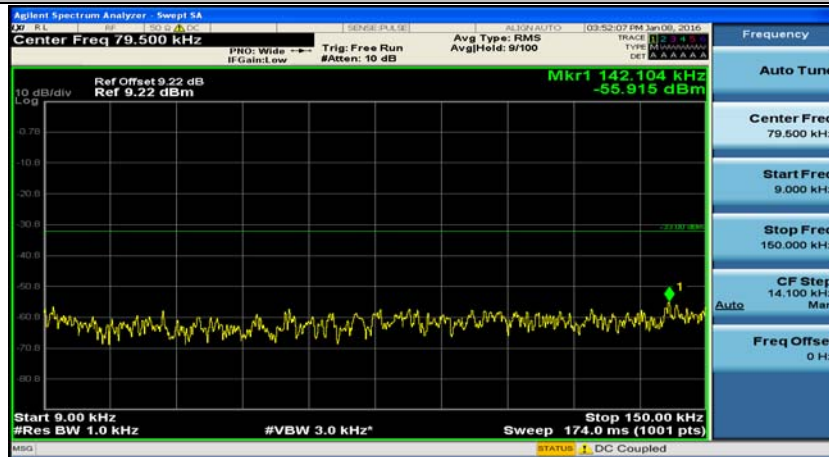

(Channel Bandwidth: 1.4 MHz)_LCH_QPSK_3RB#2