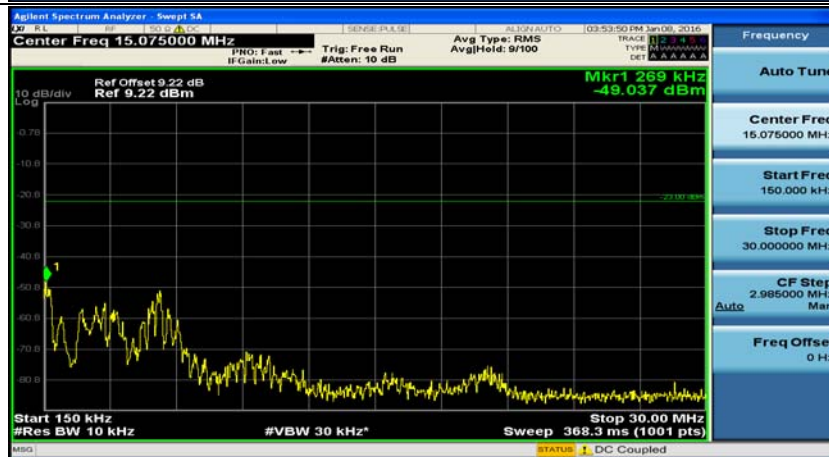

(Channel Bandwidth: 1.4 MHz)_MCH_QPSK_3RB#0