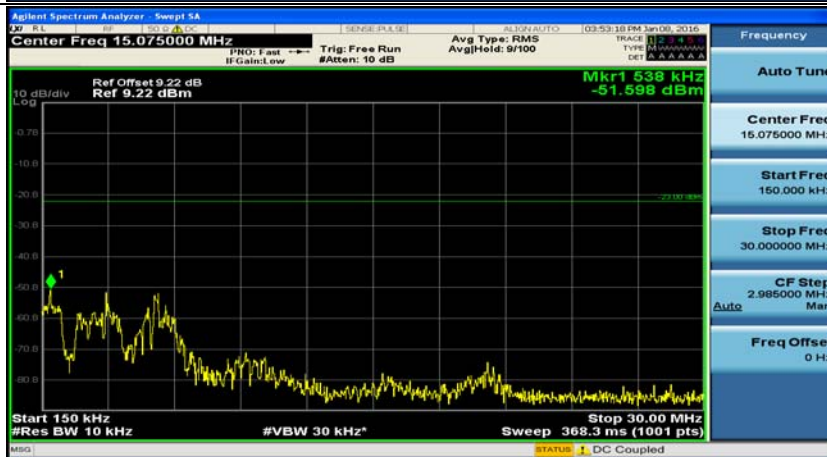

(Channel Bandwidth: 1.4 MHz)_LCH_QPSK_6RB#0