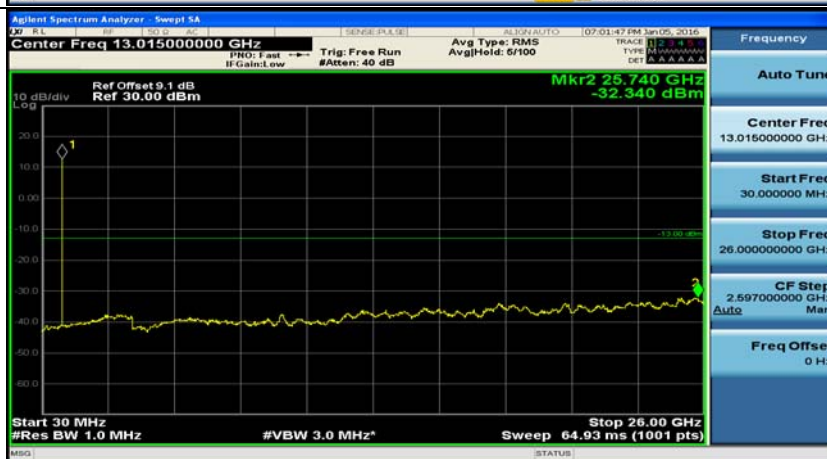

C.5: Conducted Spurious Emission

(Channel Bandwidth: 1.4 MHz)_LCH_QPSK_1RB#0

(Channel Bandwidth: 1.4 MHz)_LCH_QPSK_1RB#3

(Channel Bandwidth: 1.4 MHz)_LCH_QPSK_1RB#5

(Channel Bandwidth: 1.4 MHz)_LCH_QPSK_3RB#0

(Channel Bandwidth: 1.4 MHz)_LCH_QPSK_3RB#2

(Channel Bandwidth: 1.4 MHz)_LCH_QPSK_3RB#3

(Channel Bandwidth: 1.4 MHz)_LCH_QPSK_6RB#0

(Channel Bandwidth: 1.4 MHz)_MCH_QPSK_1RB#0

(Channel Bandwidth: 1.4 MHz)_MCH_QPSK_1RB#3