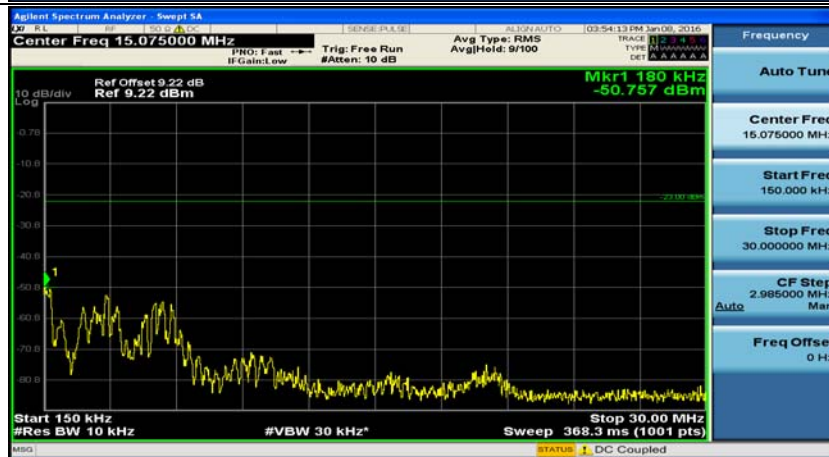

(Channel Bandwidth: 1.4 MHz)_MCH_QPSK_3RB#3