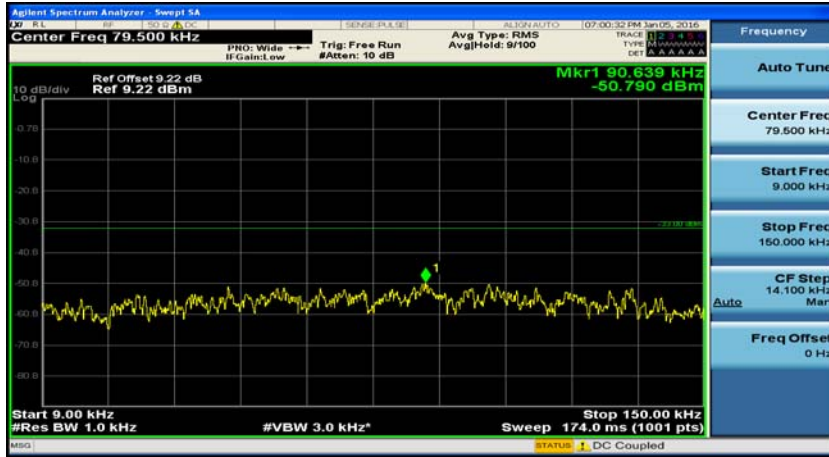

C.5: Conducted Spurious Emission

(Channel Bandwidth: 1.4 MHz)_LCH_QPSK_1RB#0

(Channel Bandwidth: 1.4 MHz)_LCH_QPSK_1RB#3

(Channel Bandwidth: 1.4 MHz)_LCH_QPSK_1RB#5

(Channel Bandwidth: 1.4 MHz)_LCH_QPSK_3RB#0