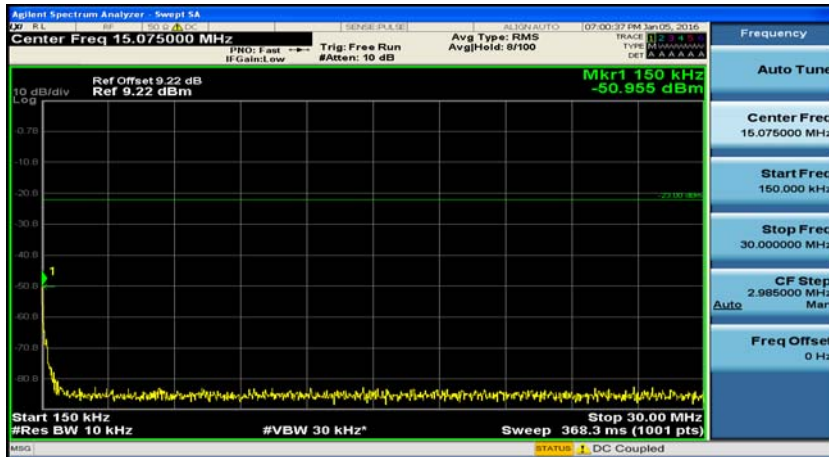

C.5: Conducted Spurious Emission

(Channel Bandwidth: 1.4 MHz)_LCH_QPSK_1RB#0

(Channel Bandwidth: 1.4 MHz)_LCH_QPSK_1RB#3

(Channel Bandwidth: 1.4 MHz)_LCH_QPSK_1RB#5

(Channel Bandwidth: 1.4 MHz)_LCH_QPSK_3RB#0